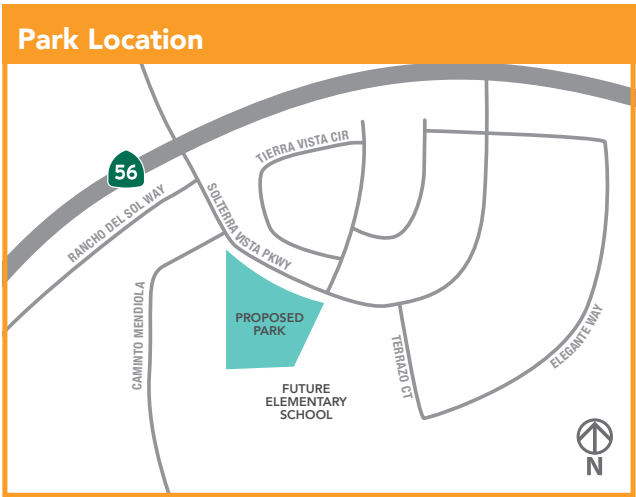

Your input is Needed!

Help select the design for San Diego's newest neighborhood park!

The City of San Diego and the Pacific Highlands Ranch Community Recreation Group are seeking feedback on design alternatives for McGonigle Canyon Neighborhood Park, an approximately five-acre neighborhood park planned for the southeastern corner of Solterra Vista Parkway and Caminito Mendiola in the community of Pacific Highlands Ranch. The community is invited to participate in the future design of the new neighborhood park during the Pacific Highlands Ranch Community Recreation Group meeting on November 10 at 6 p.m. This is the second meeting to seek resident input and ensure San Diego's newest neighborhood park meets the community's recreational needs. At the meeting, two park designs will be shared reflecting the feedback collected at the September meeting. Input will be collected on the design alternatives to guide the design team in developing a preferred plan.