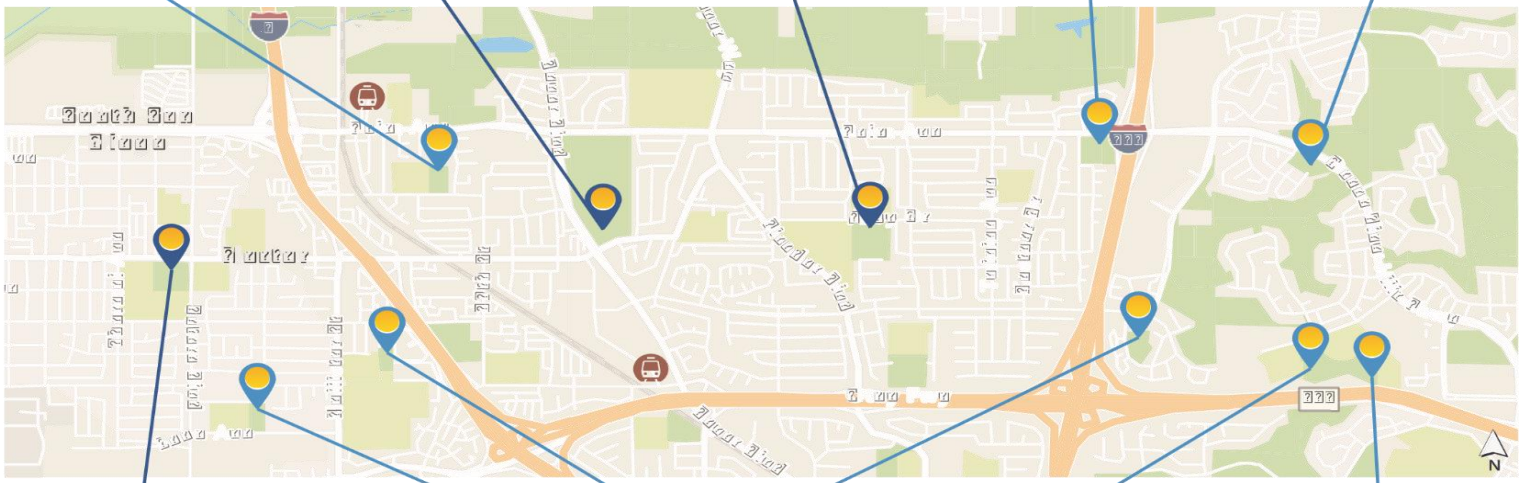

indoor

- (1) gymnasium
- (1) kitchen
- (1) multipurpose room

**Silver Wing Recreation Center + Neighborhood Park**

3737 Arey Dr.  
San Diego, CA 92154

outdoor

- (1) playground
- (1) tot lot
- (2) ballfields
- (1) multipurpose field
- (2) basketball courts

indoor

- (1) teen center
- wifi

**Palm Ridge Neighborhood Park**

751 Firethorn St.  
San Diego, CA 92154

- (1) playground
- (2) ballfields
- (1) multipurpose field
- (1) basketball court

**Ocean View Neighborhood Park**

4925 Ocean View Hills  
San Diego, CA 92154

- (1) playground
- (1) tot lot
- (1) basketball court
- (1) workout area

**Robert Egger Sr. South Bay Recreation Center**

1885 Coronado Ave  
San Diego, CA 92154