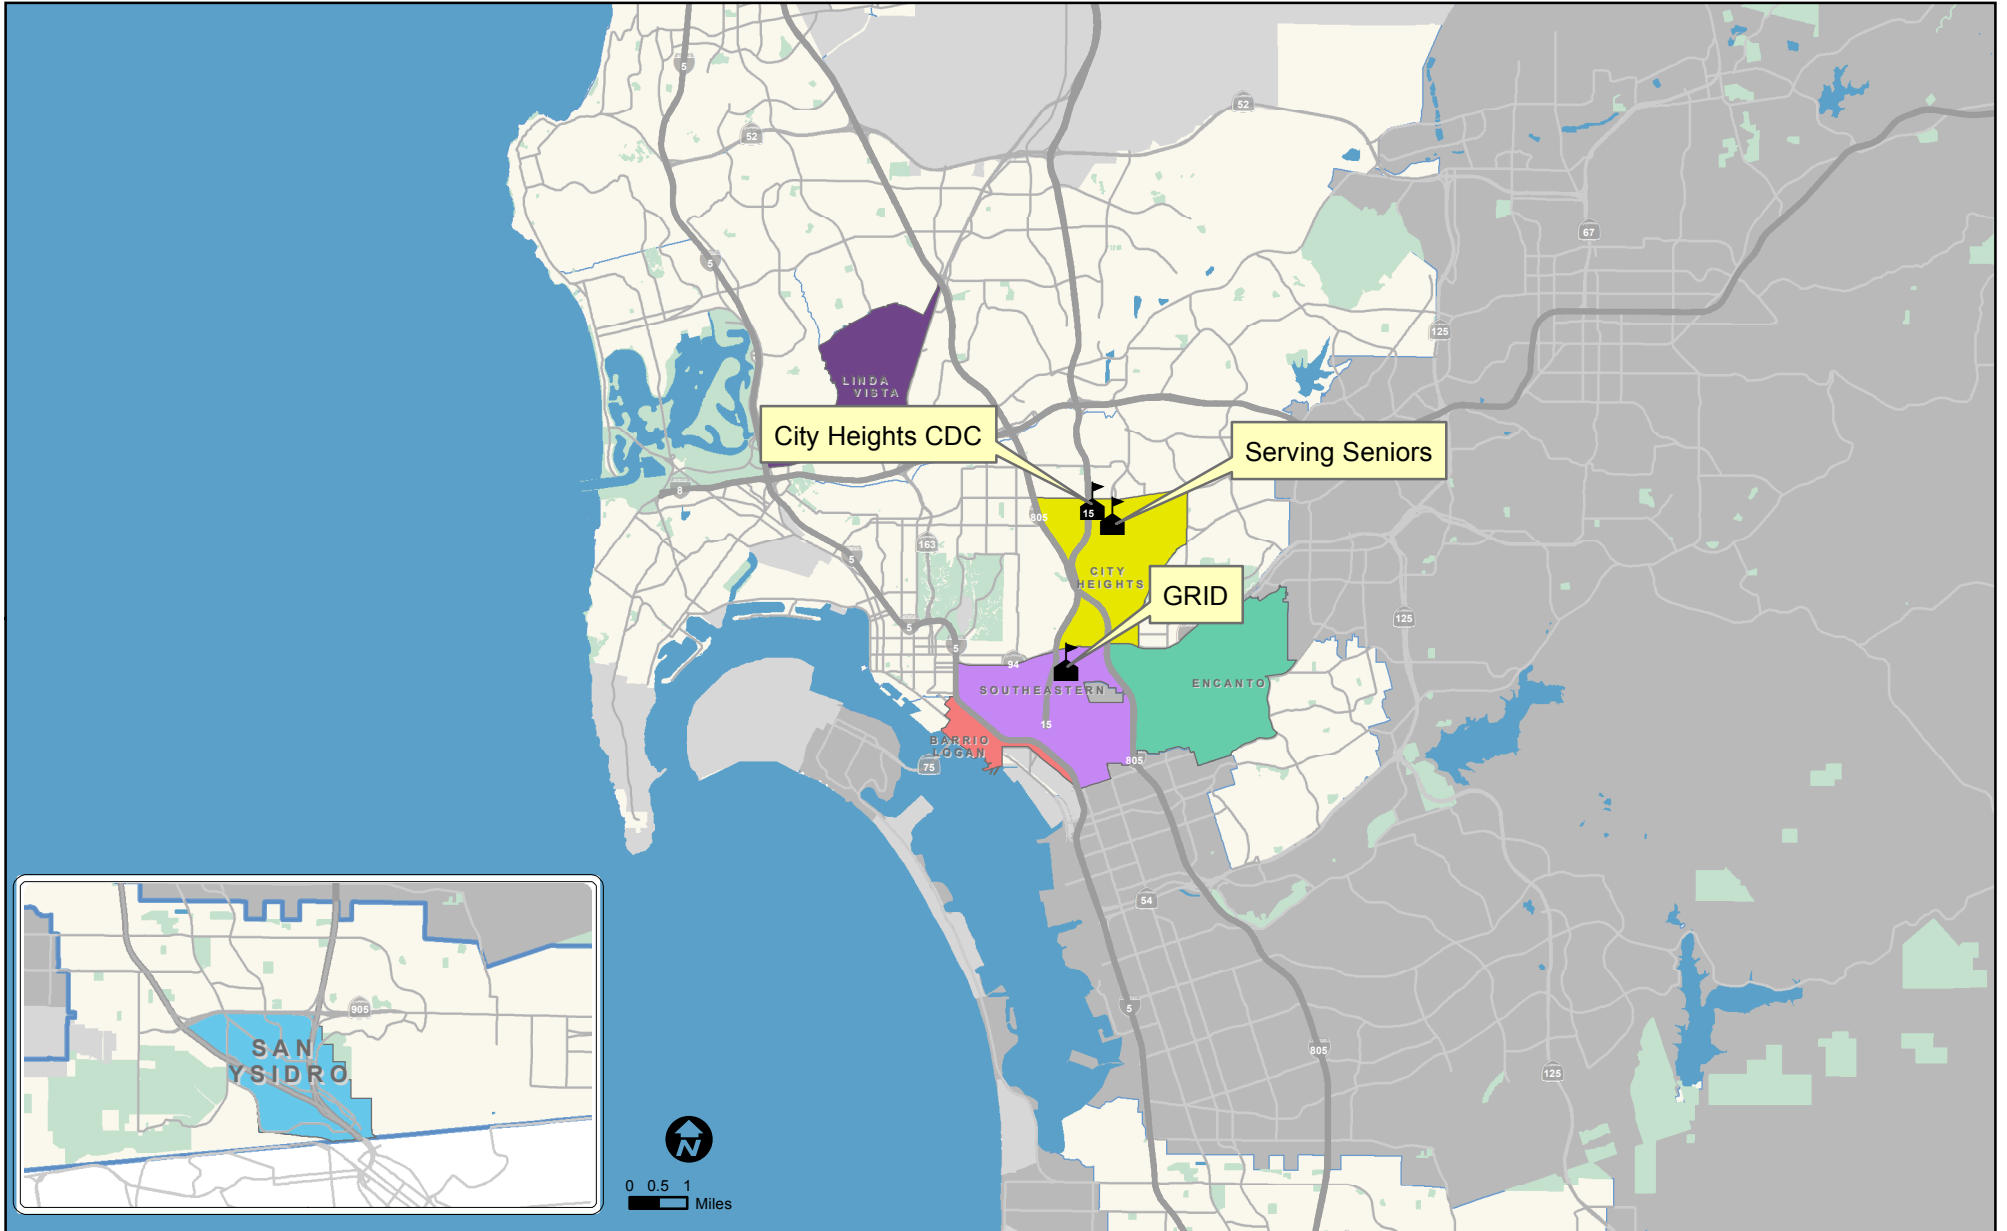

Legend

Project Location

Geographic Targeted Areas

- Barrio Logan
- City Heights
- Encanto
- Linda Vista
- San Ysidro
- Southeastern