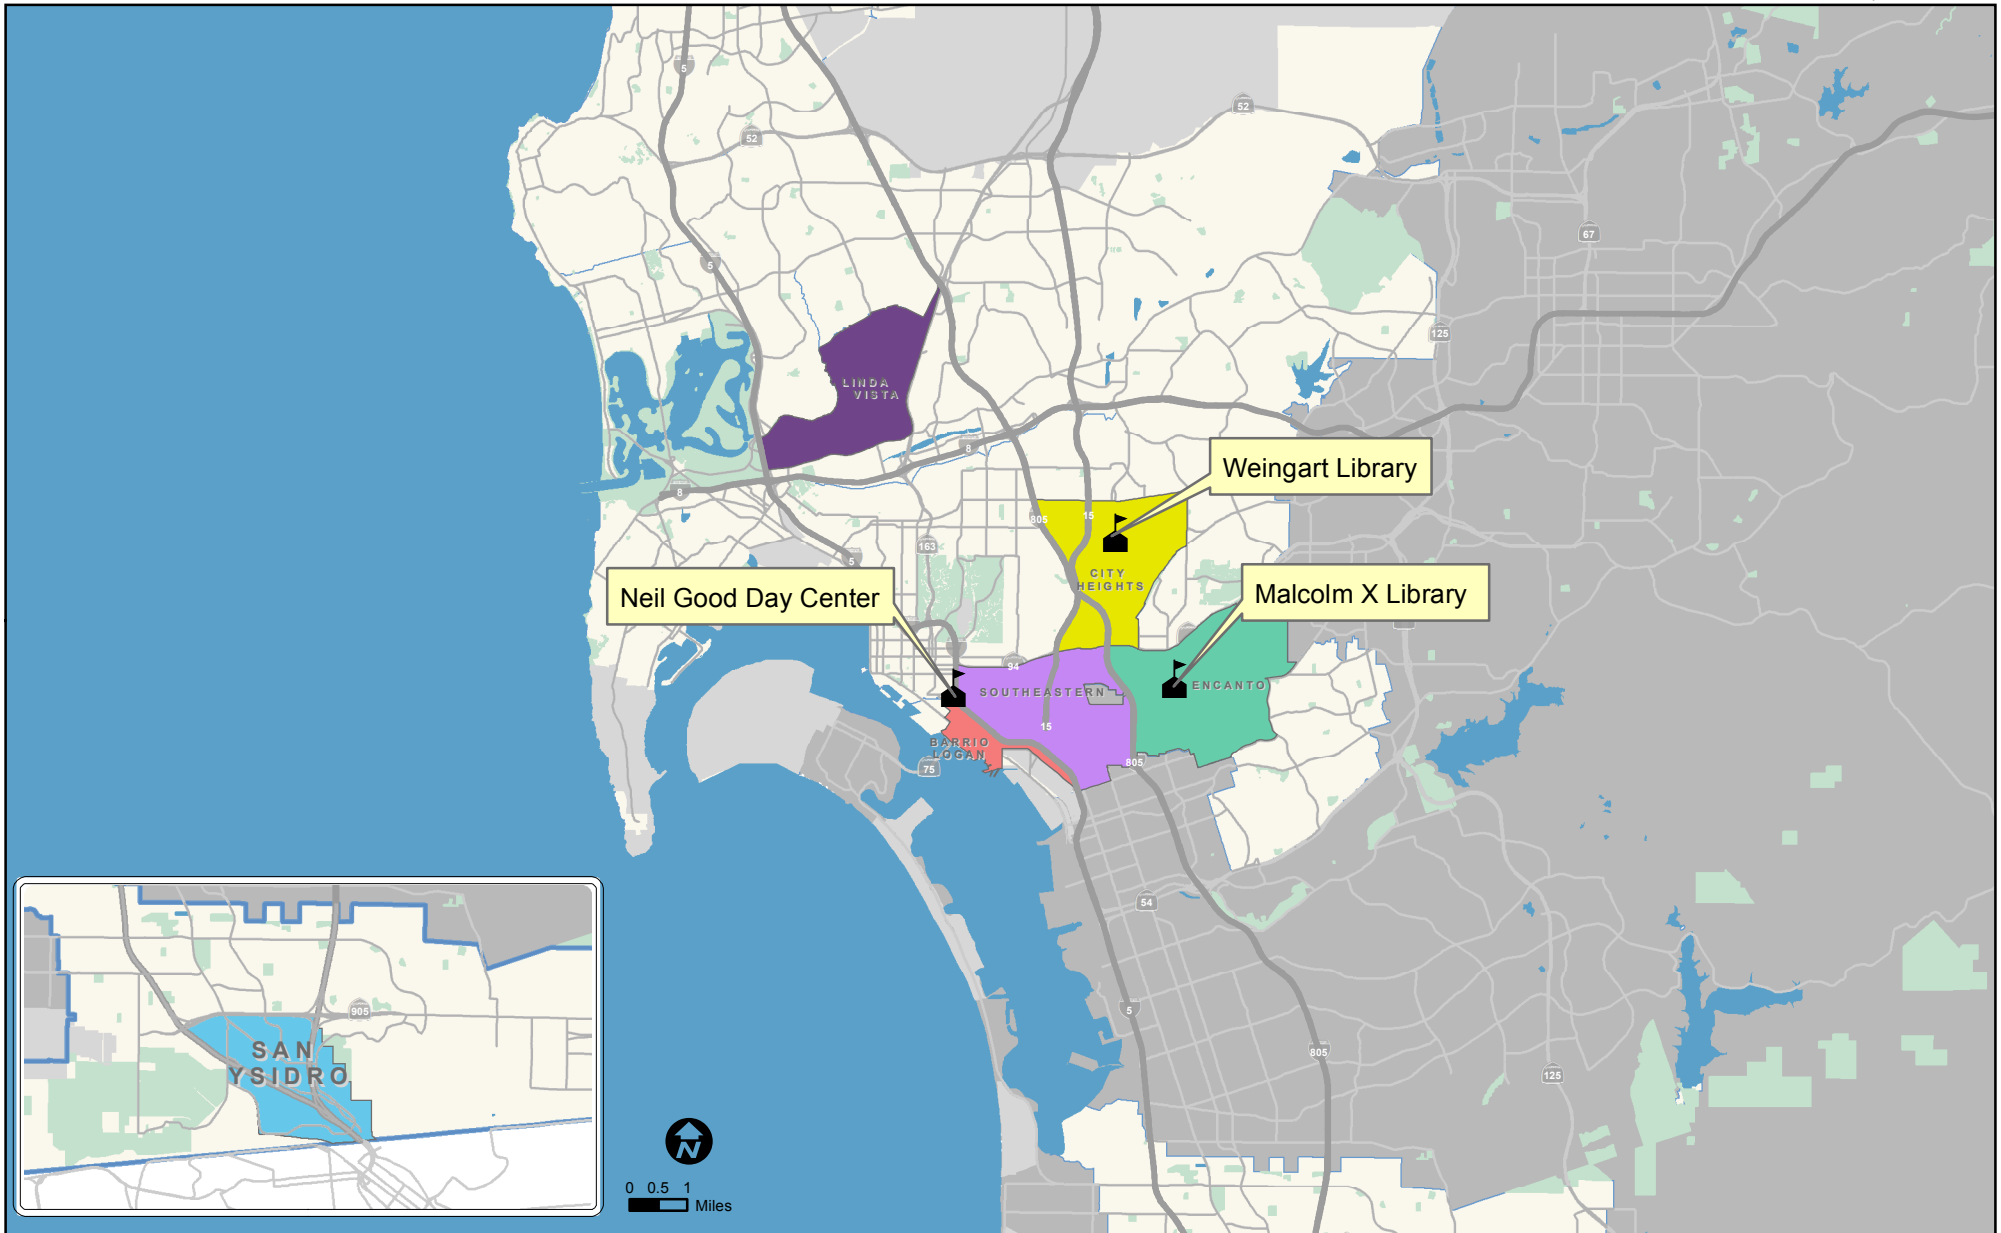

Legend

Project Location

Geographic Targeted Areas

- Barrio Logan
- City Heights
- Encanto
- Linda Vista
- San Ysidro
- Southeastern