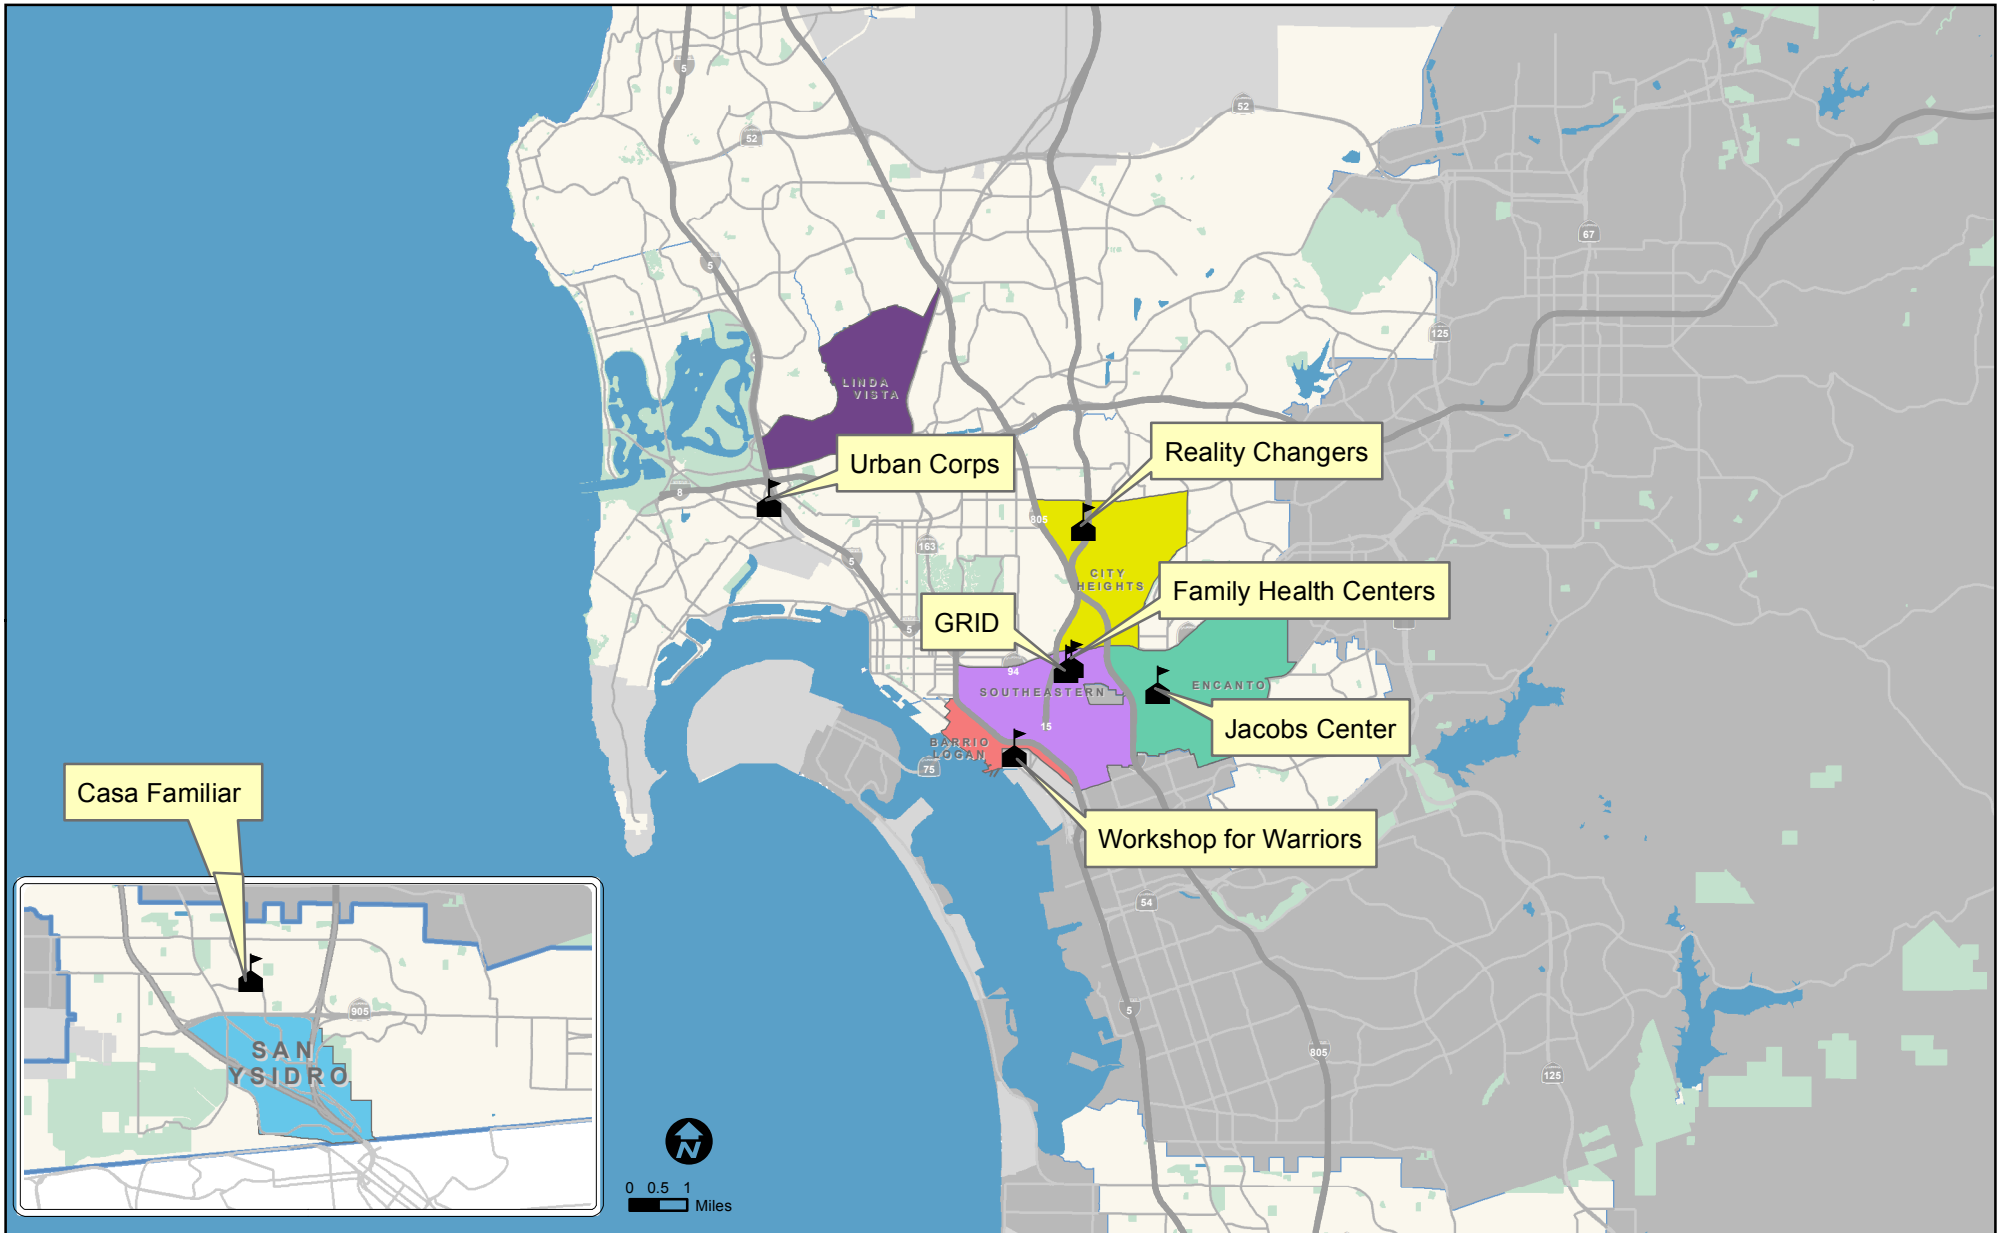

Legend

Project Location

Geographic Targeted Areas

- Barrio Logan
- City Heights
- Encanto
- Southeastern
- San Ysidro
- Linda Vista