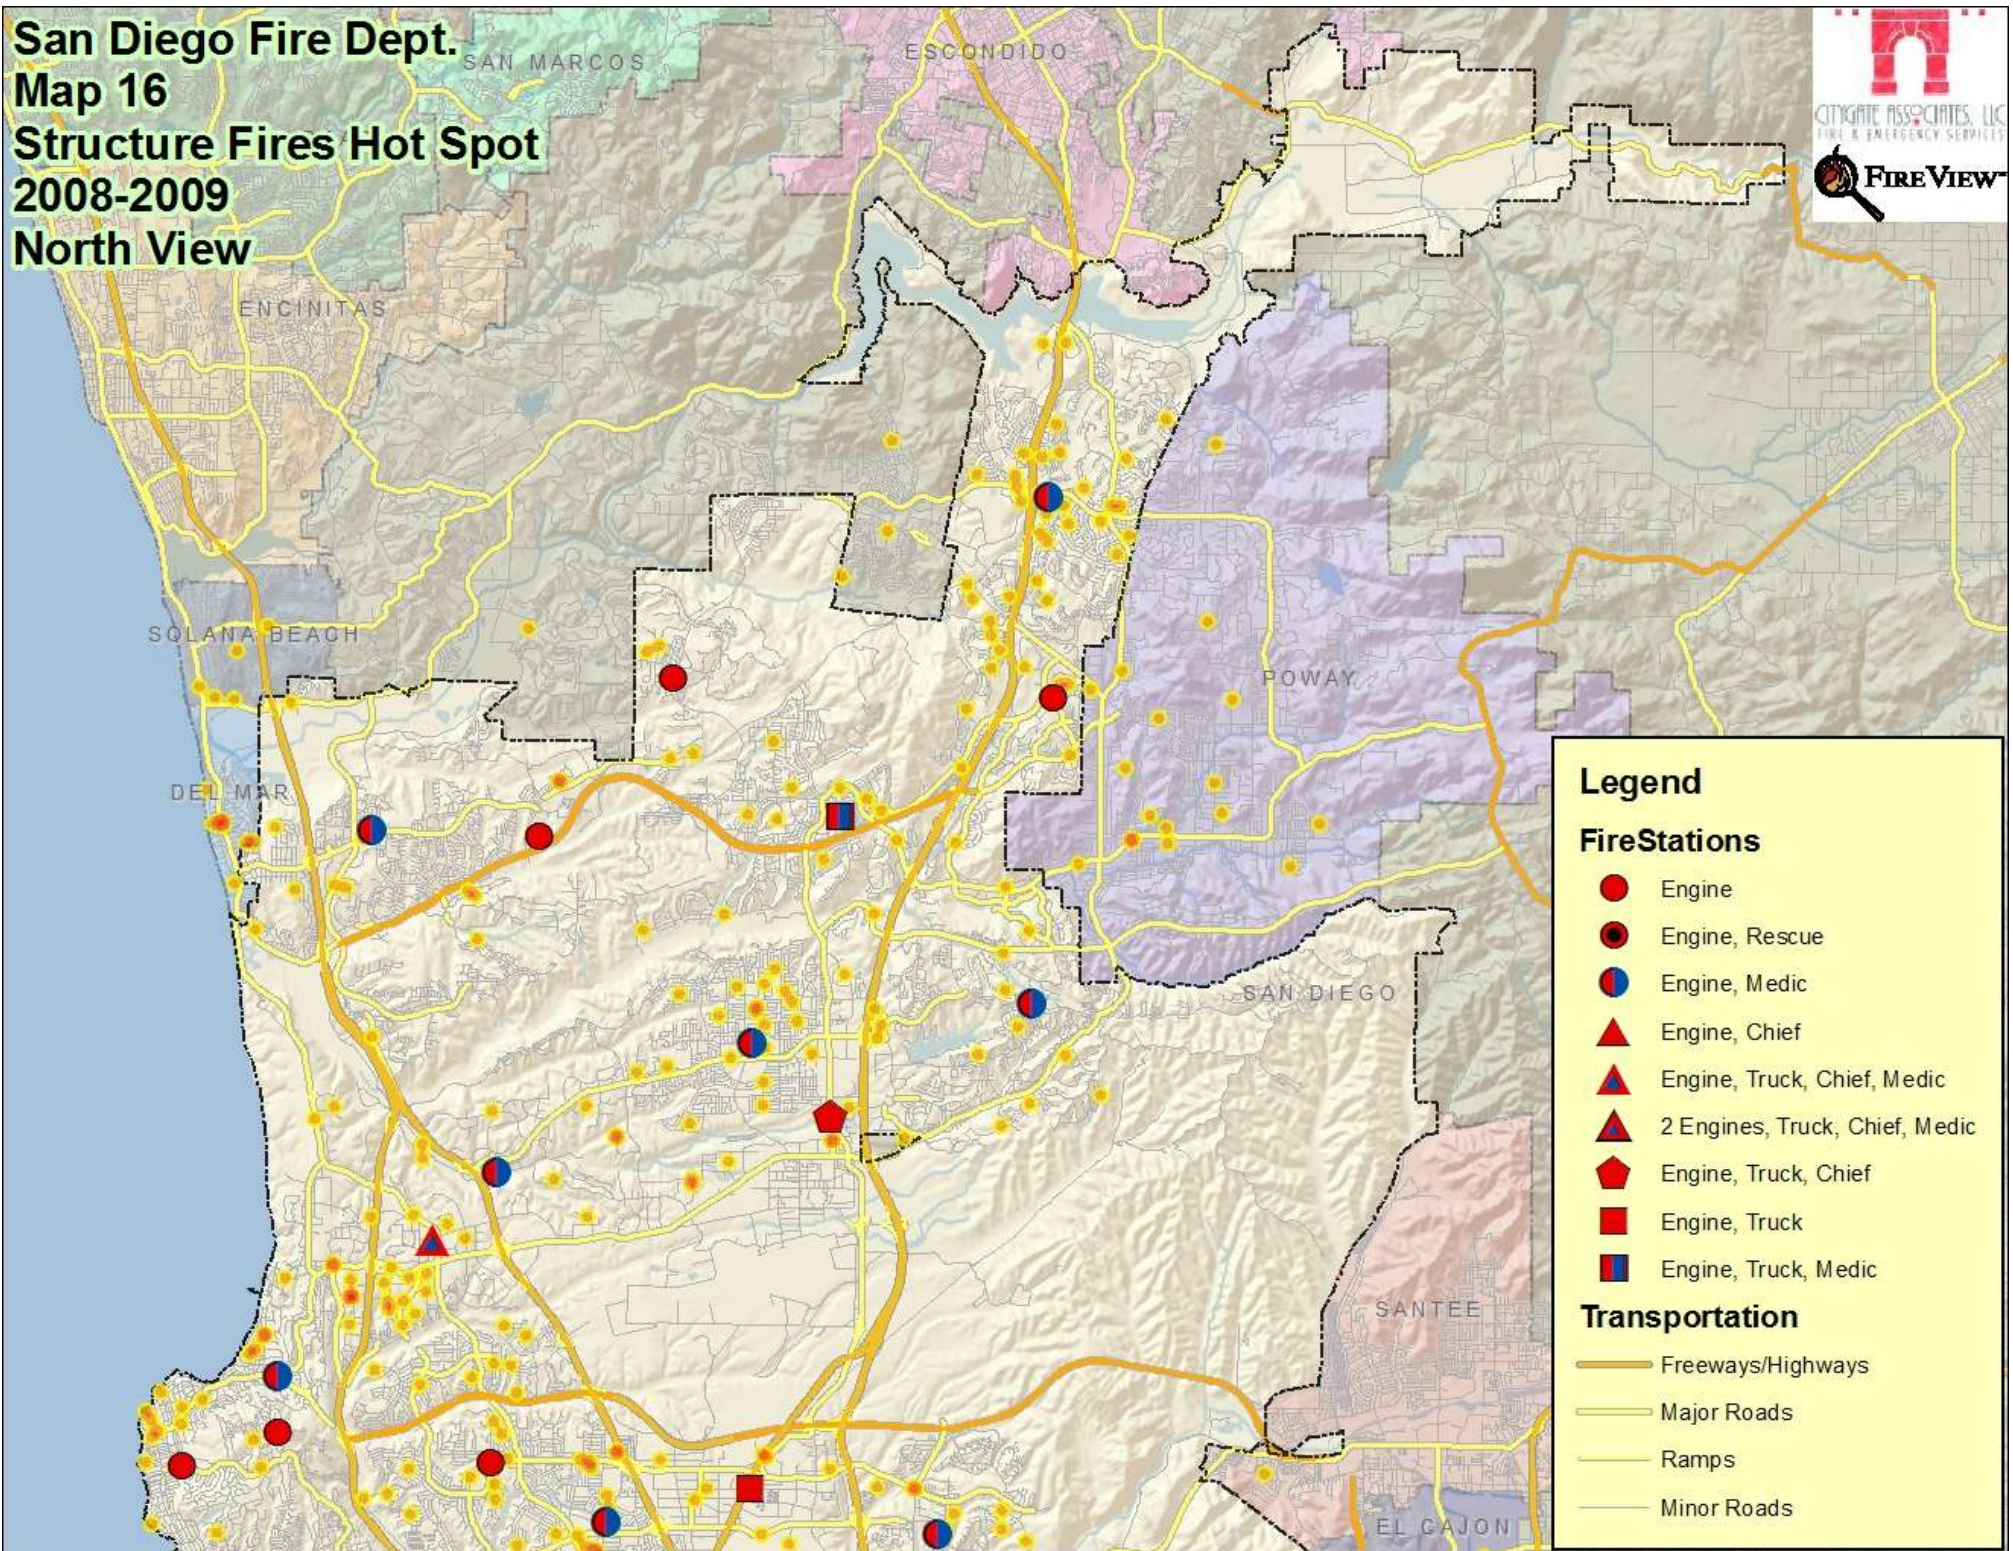

**San Diego Fire Dept.
Map 16
Structure Fires Hot Spot
2008-2009
North View**

Legend

FireStations

- Engine
- Engine, Rescue
- Engine, Medic
- ▲ Engine, Chief
- ▲ Engine, Truck, Chief, Medic
- ▲ 2 Engines, Truck, Chief, Medic
- Engine, Truck, Chief
- Engine, Truck
- Engine, Truck, Medic

Transportation

- Freeways/Highways
- Major Roads
- Ramps
- Minor Roads