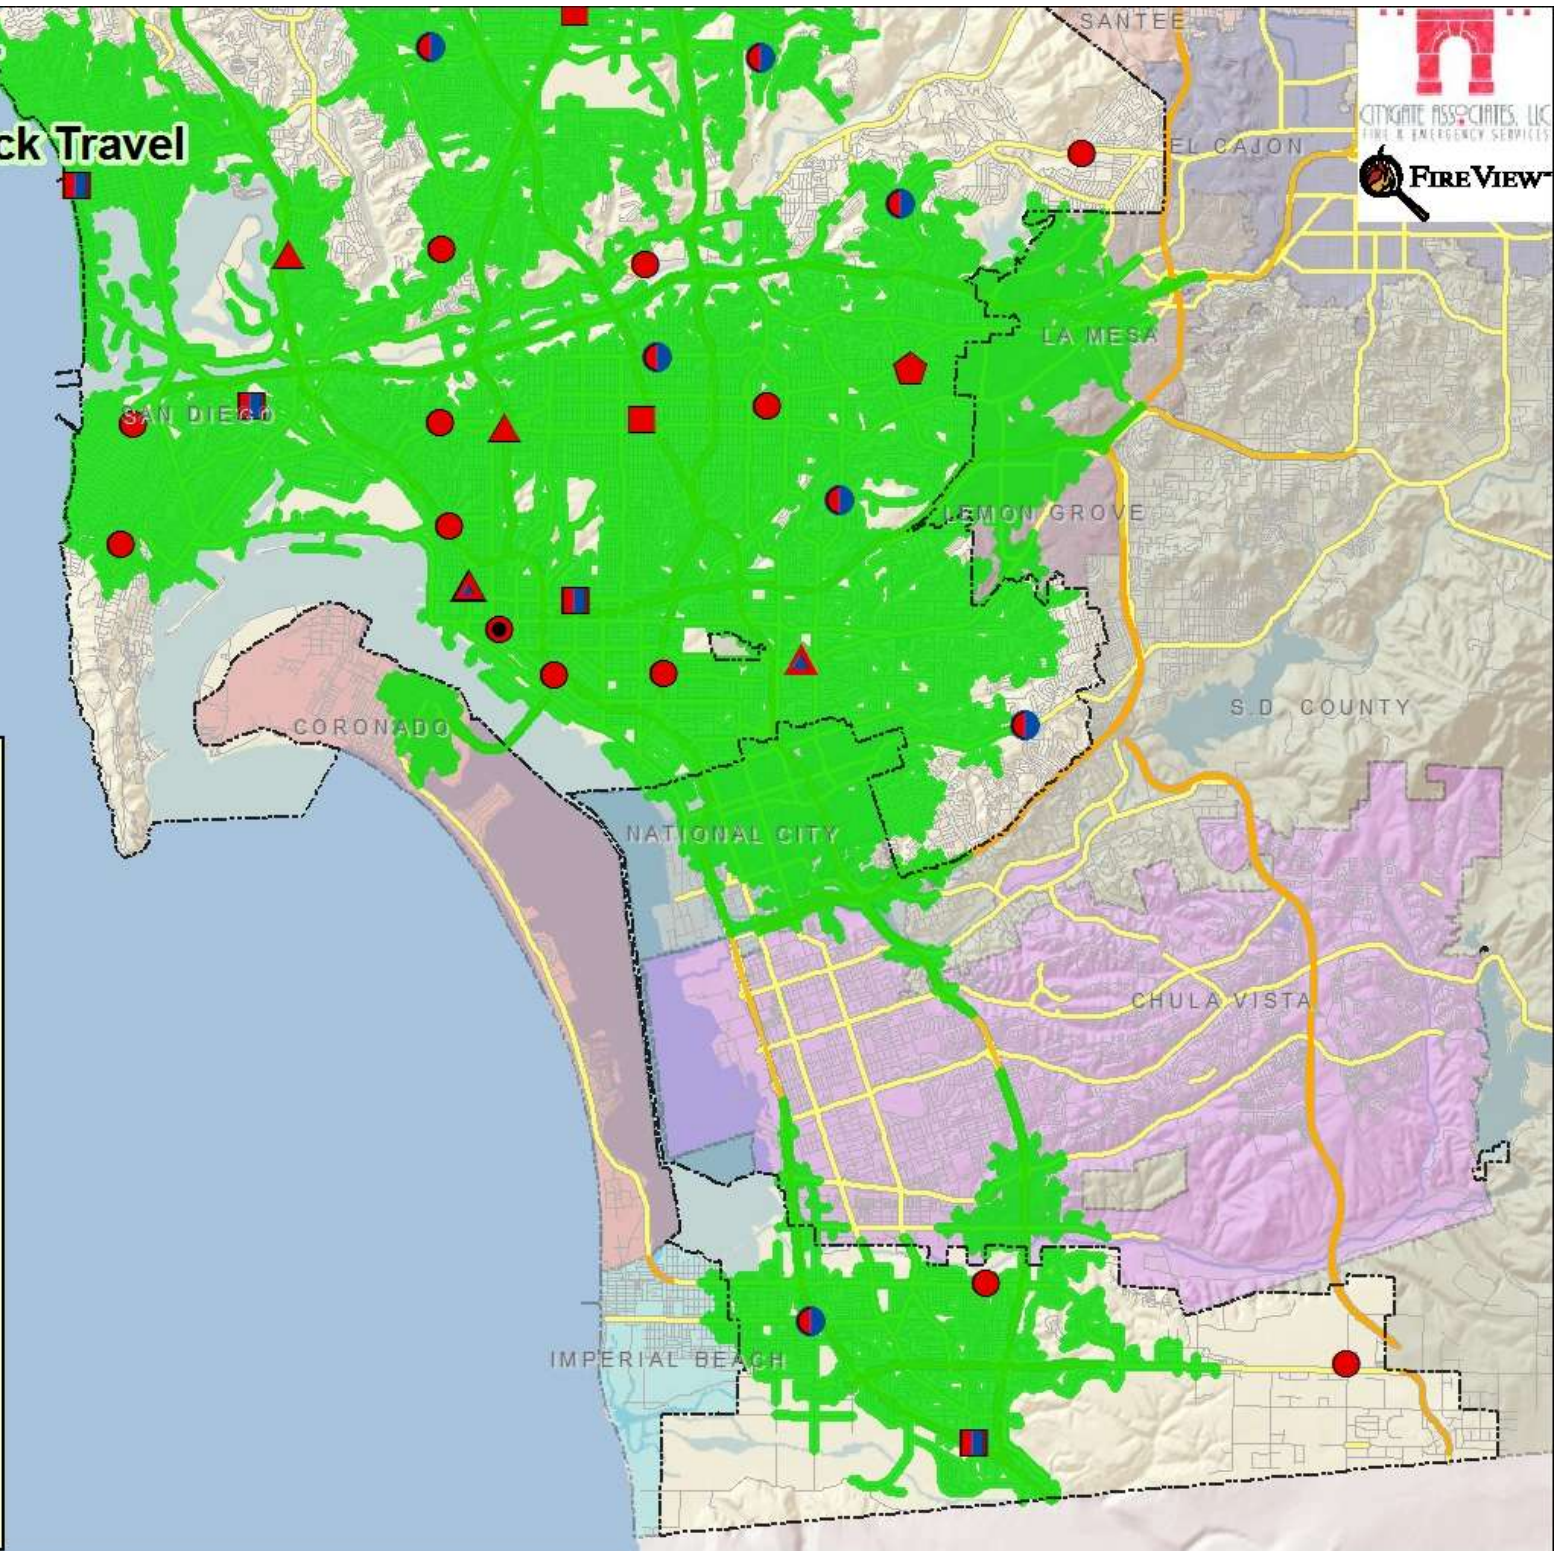

Transportation

- Freeways/Highways
- Major Roads
- Ramps
- Minor Roads

**San Diego Fire Dept.
Map 7a
8 Minute Ladder Truck Travel
South View**

Legend

FireStations

- Engine
- Engine, Rescue
- Engine, Medic
- ▲ Engine, Chief
- ▲ Engine, Truck, Chief, Medic
- ▲ 2 Engines, Truck, Chief, Medic
- ◆ Engine, Truck, Chief
- Engine, Truck
- Engine, Truck, Medic

Transportation

- Freeways/Highways
- Major Roads
- Ramps
- Minor Roads

**San Diego Fire Dept.
Map 7b
2.5 Mile ISO Ladder
Truck Travel
North View**

**San Diego Fire Dept.
Map 7b
2.5 Mile ISO Ladder
Truck Travel
South View**