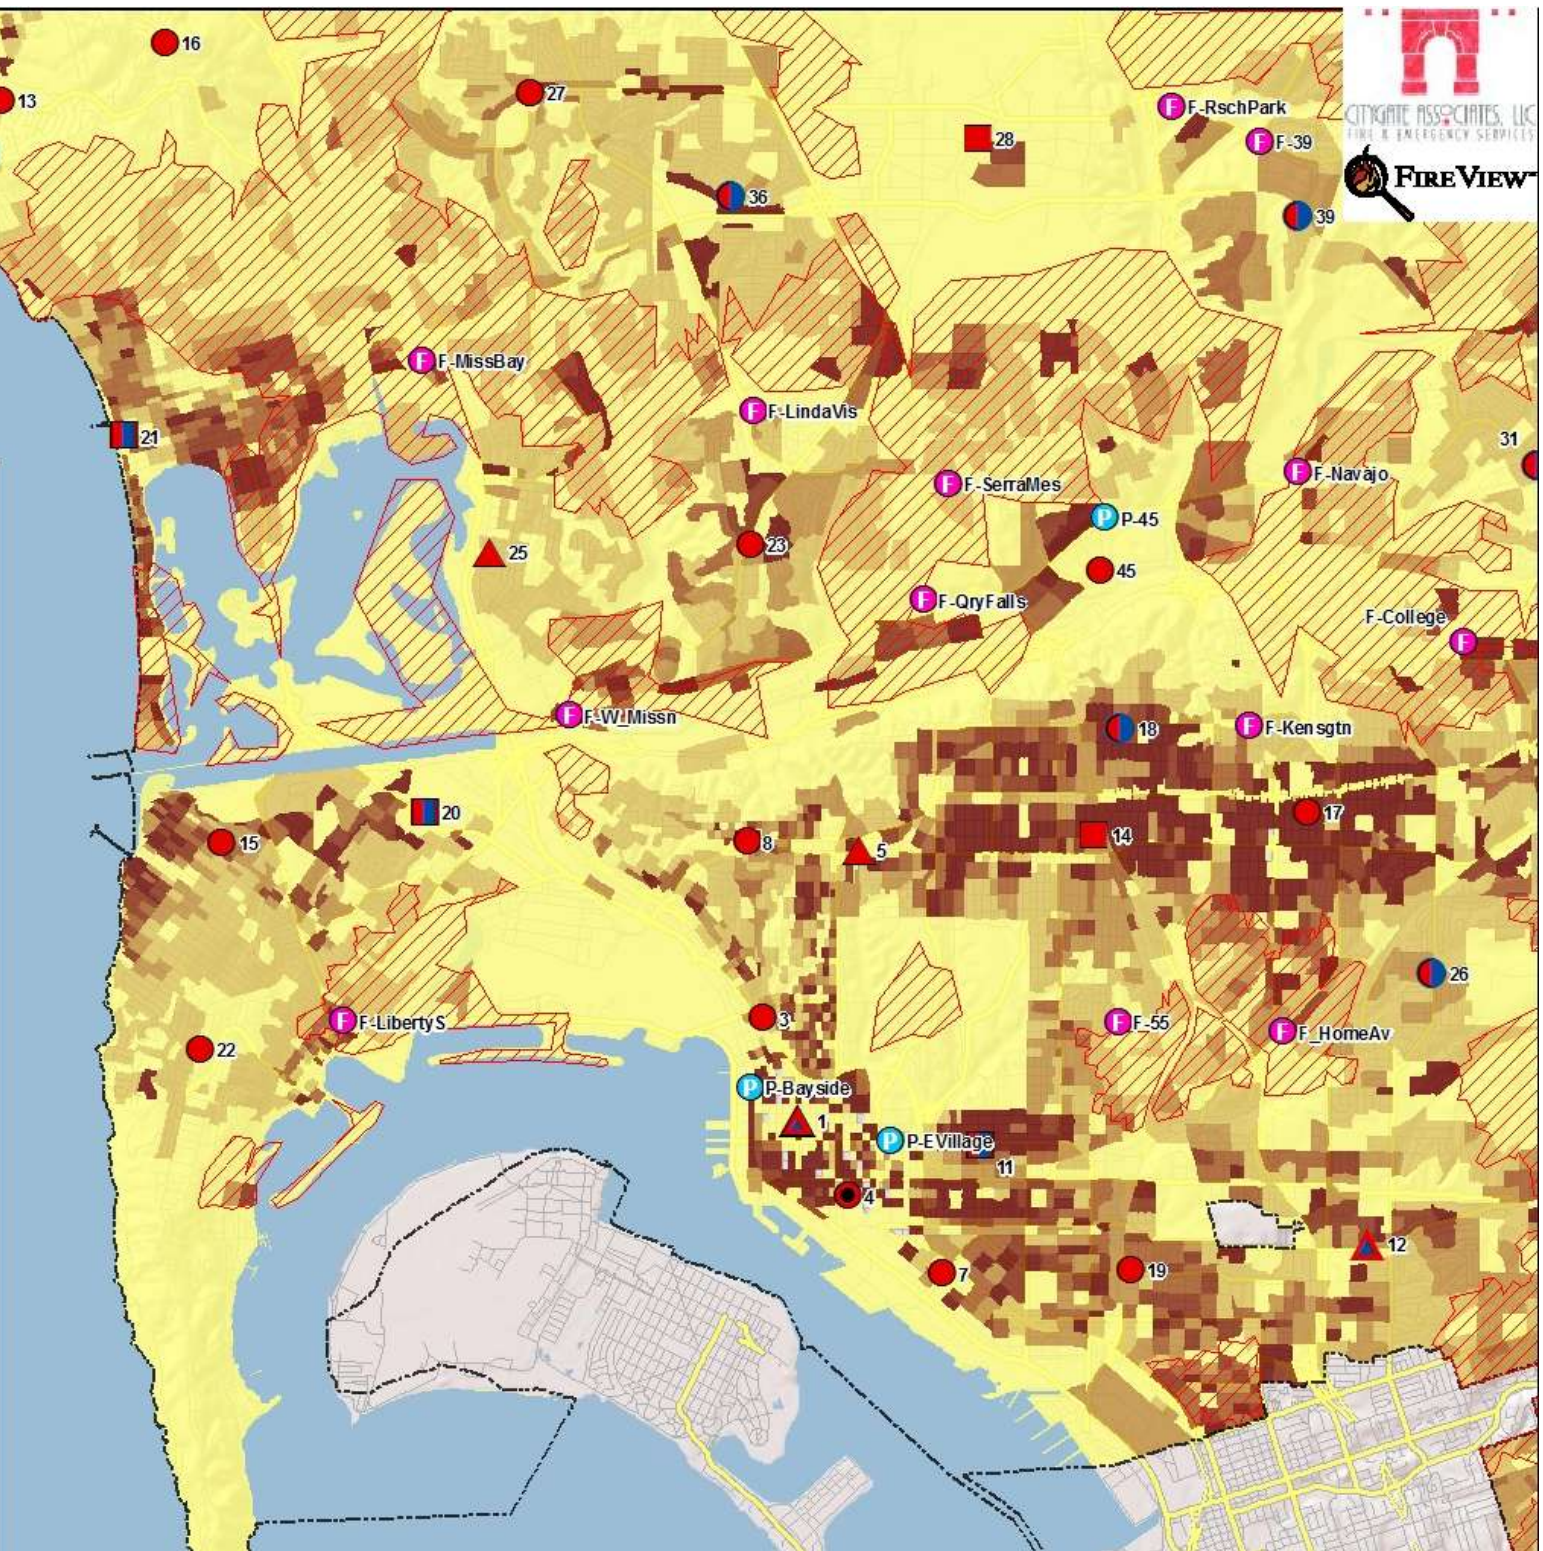

Population by Block Group

Population/Sq Mile

- 0- 5000
- 5001 - 10000
- 10001 - 15000
- 15001 - 20000
- 20001 - 25000
- > 25000

San Diego Fire Dept. Map 19 4 Minute Travel Gaps Central East View

Legend

Coverage Gaps