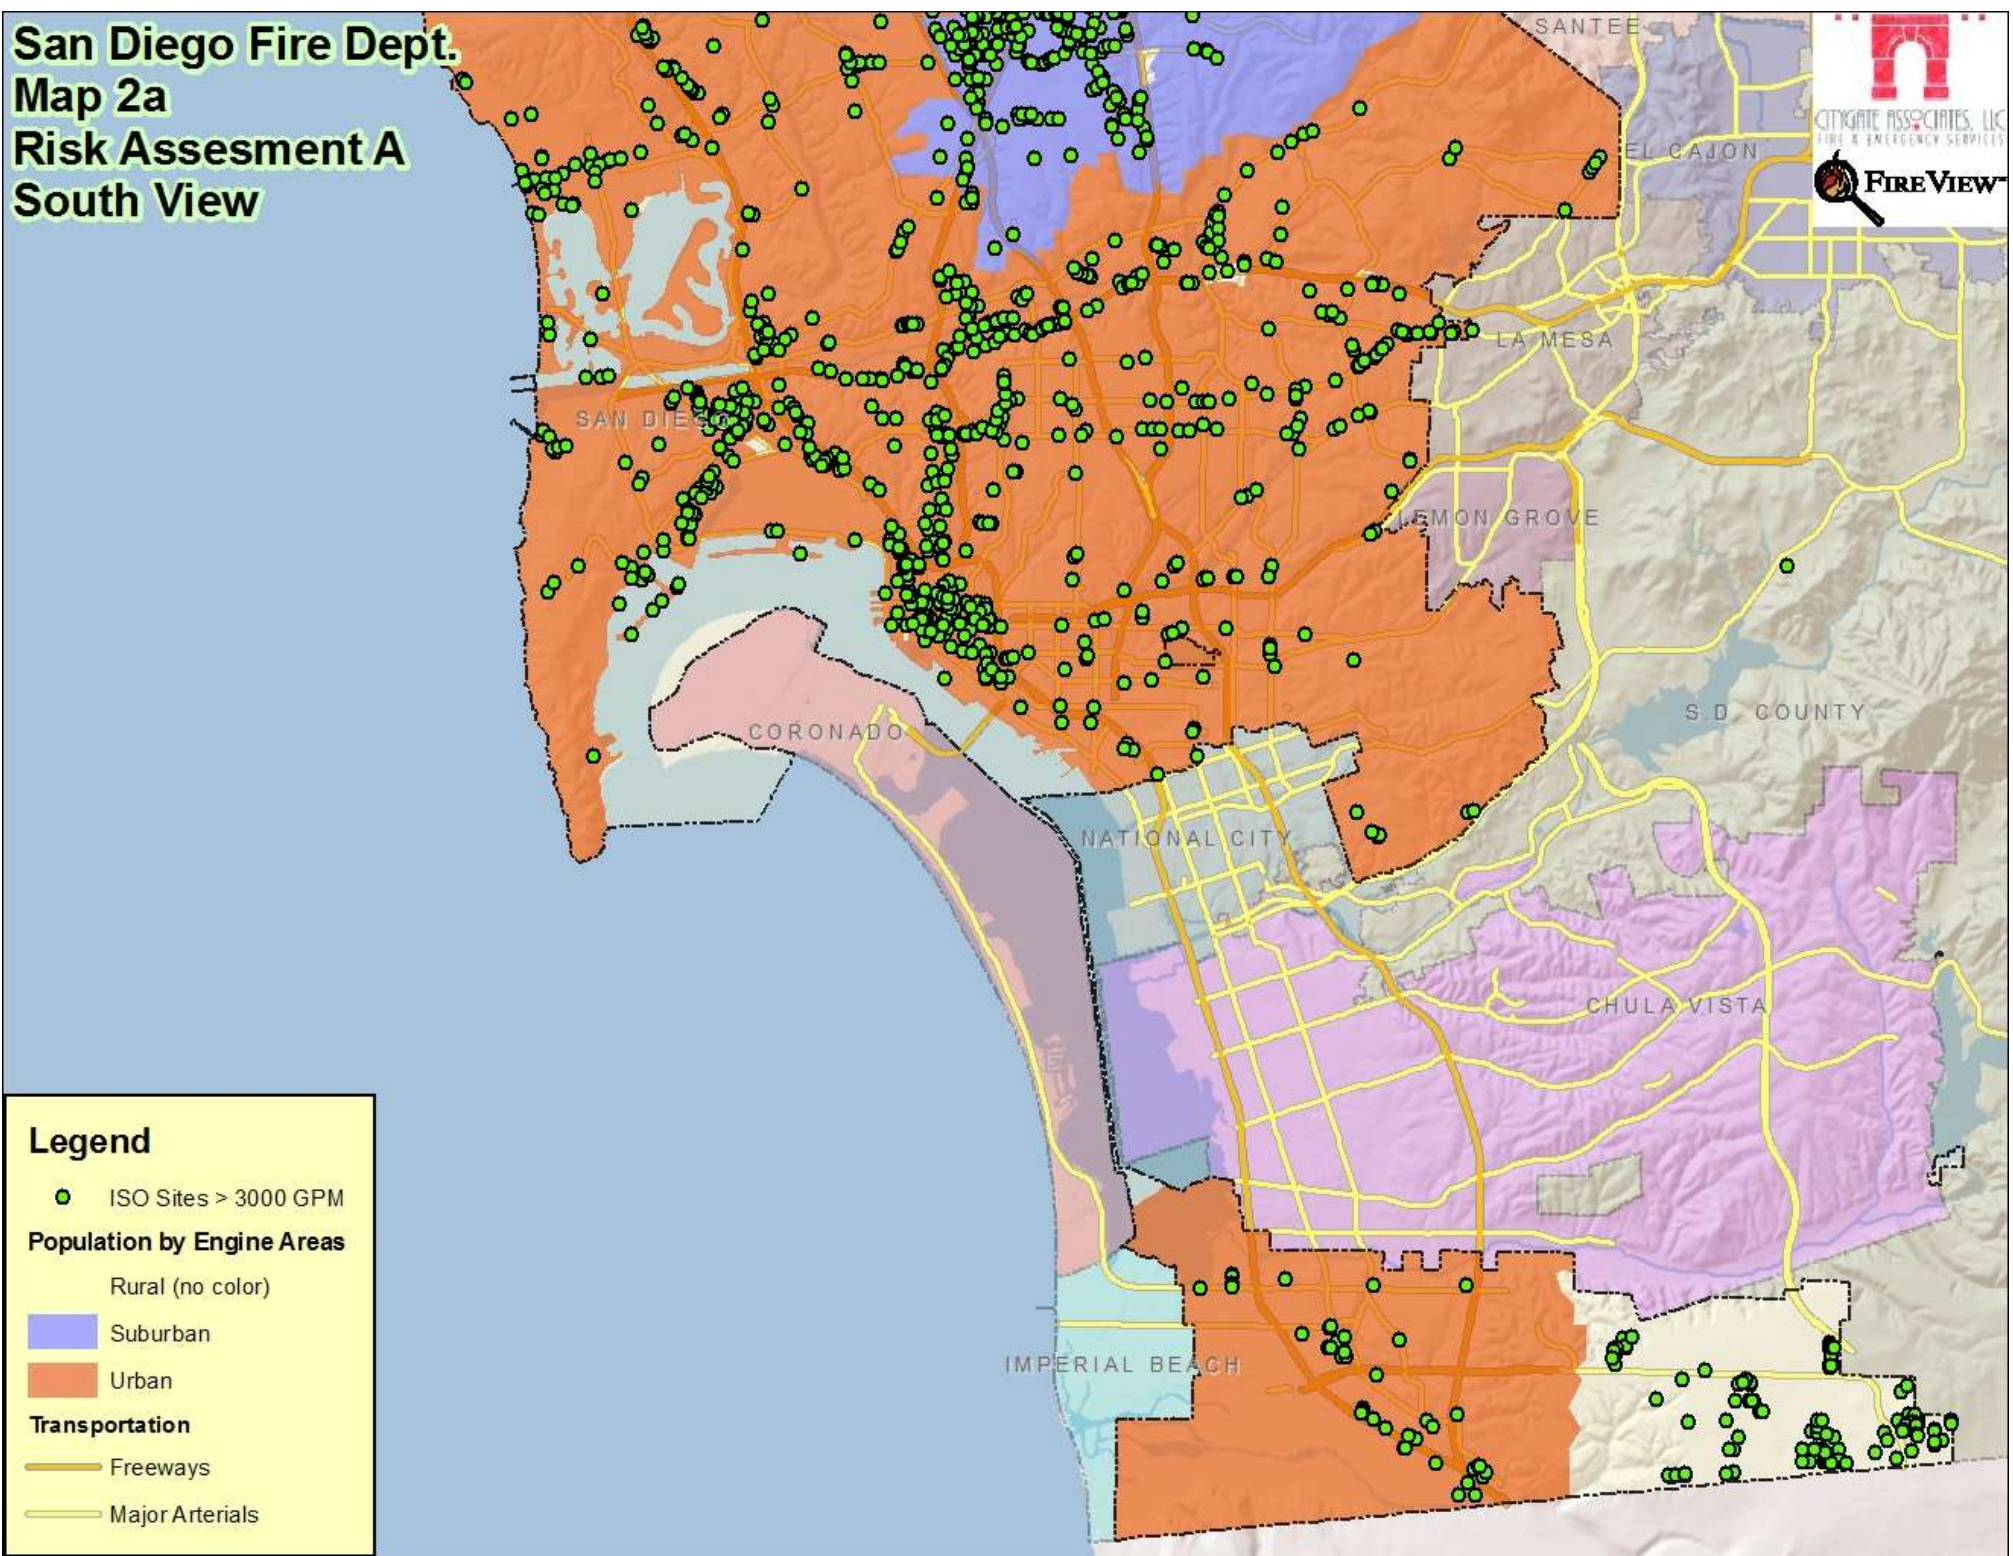

San Diego Fire Dept. Map 2a Risk Assessment A South View

Legend

- ISO Sites > 3000 GPM

Population by Engine Areas

- Rural (no color)
- Suburban
- Urban

Transportation

- Freeways
- Major Arterials