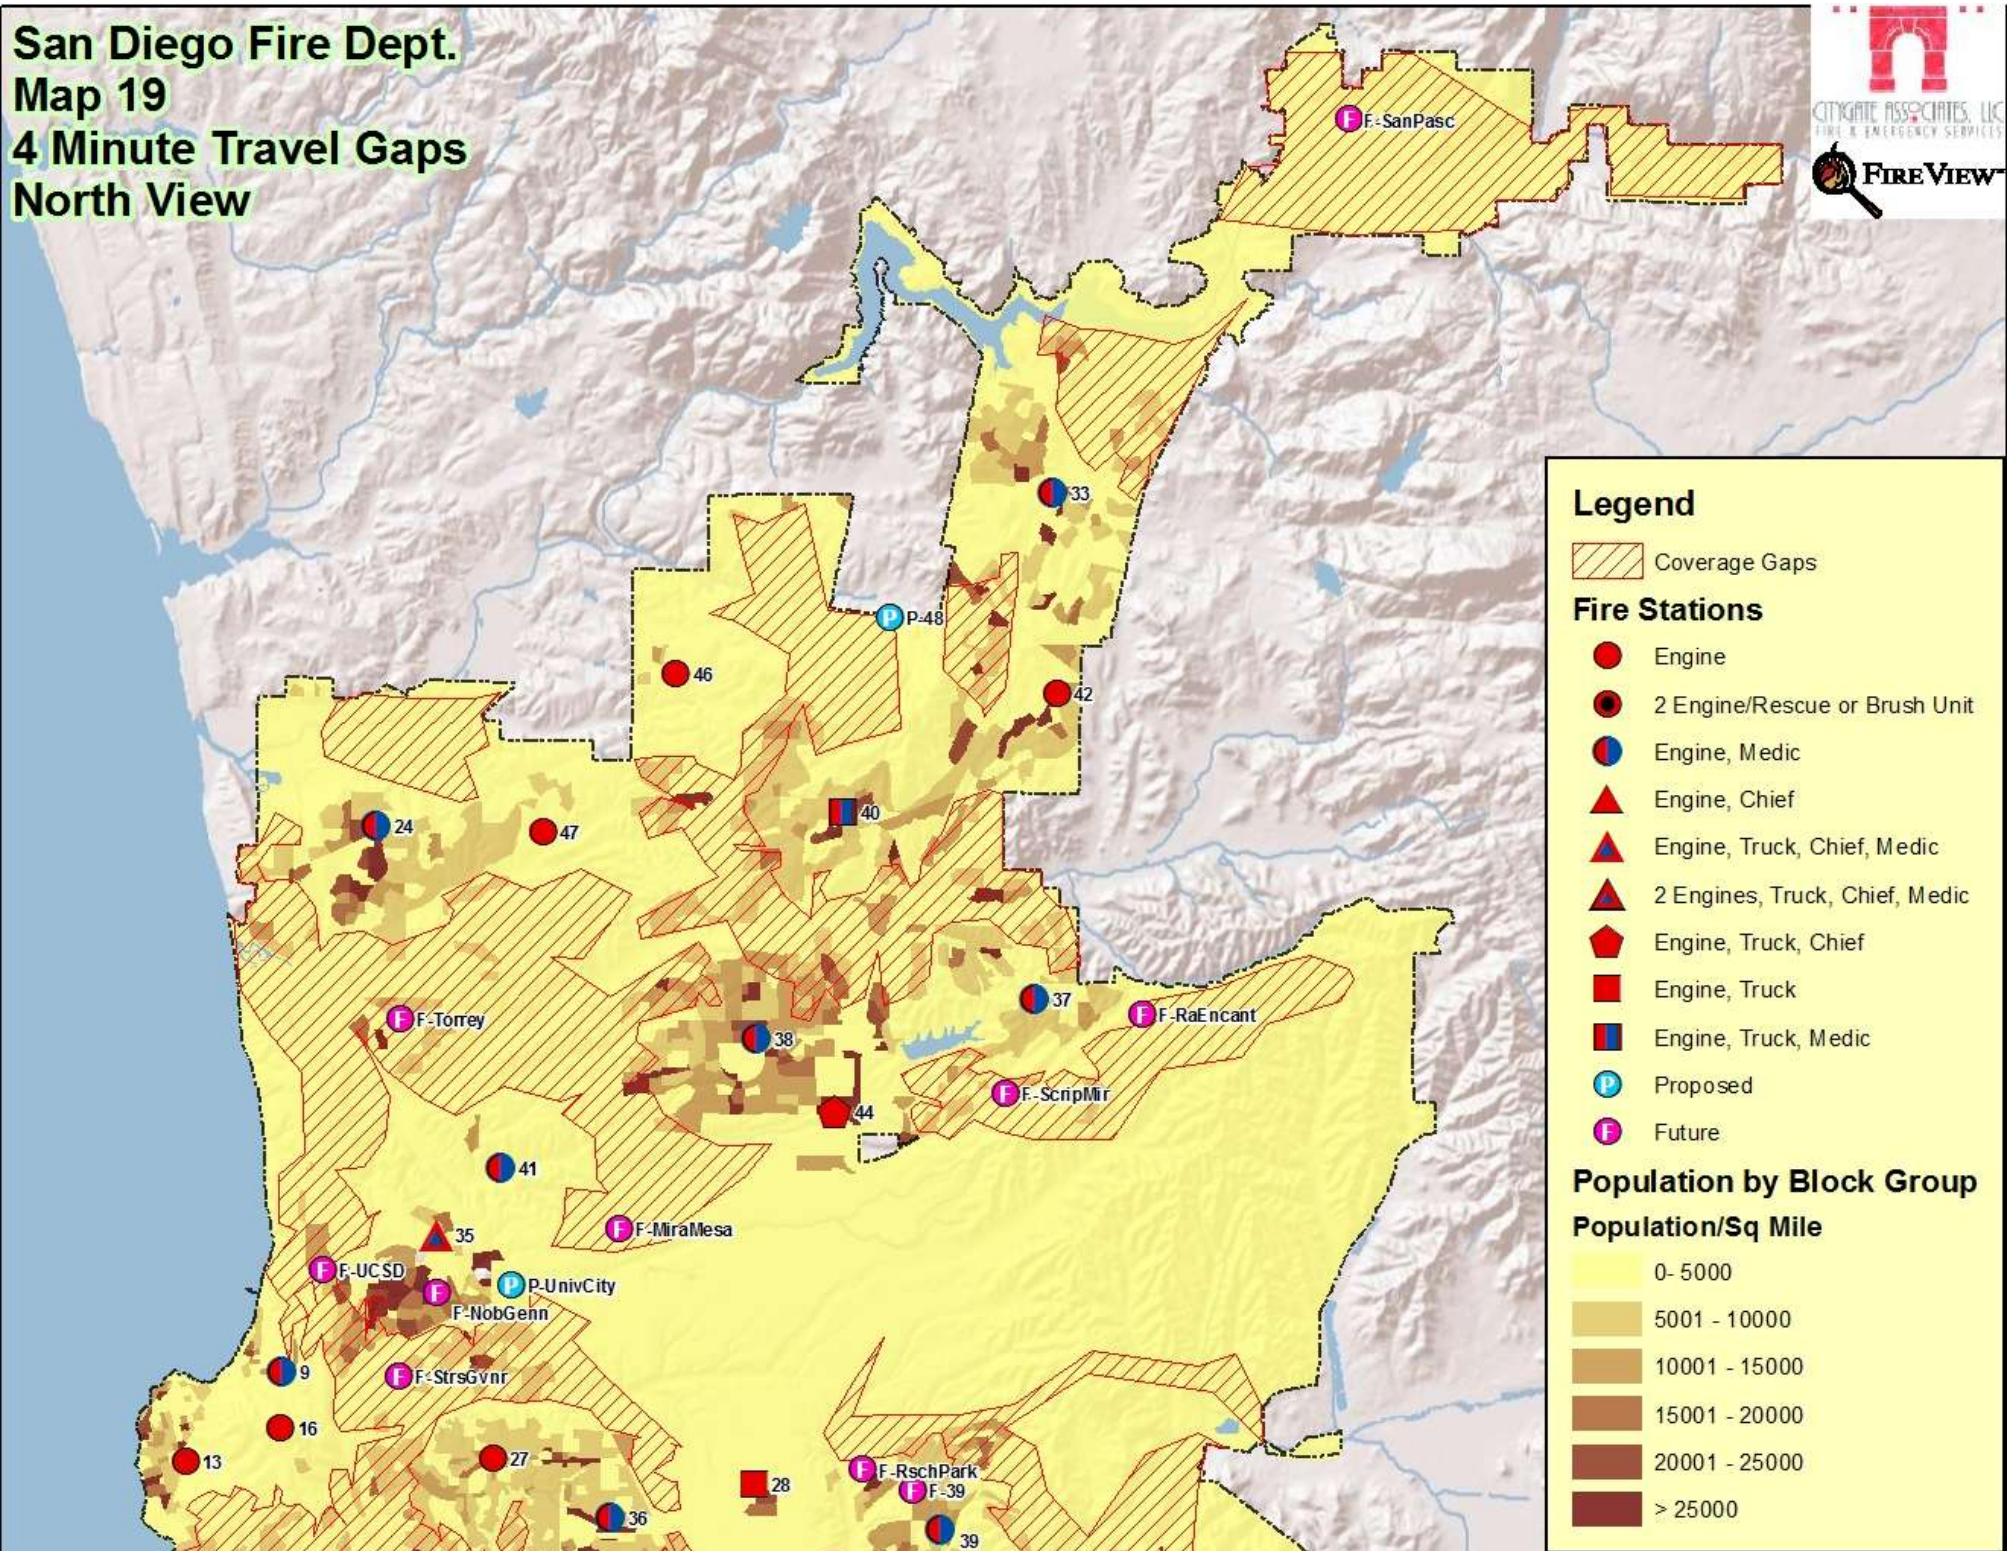

San Diego Fire Dept. Map 19 4 Minute Travel Gaps North View