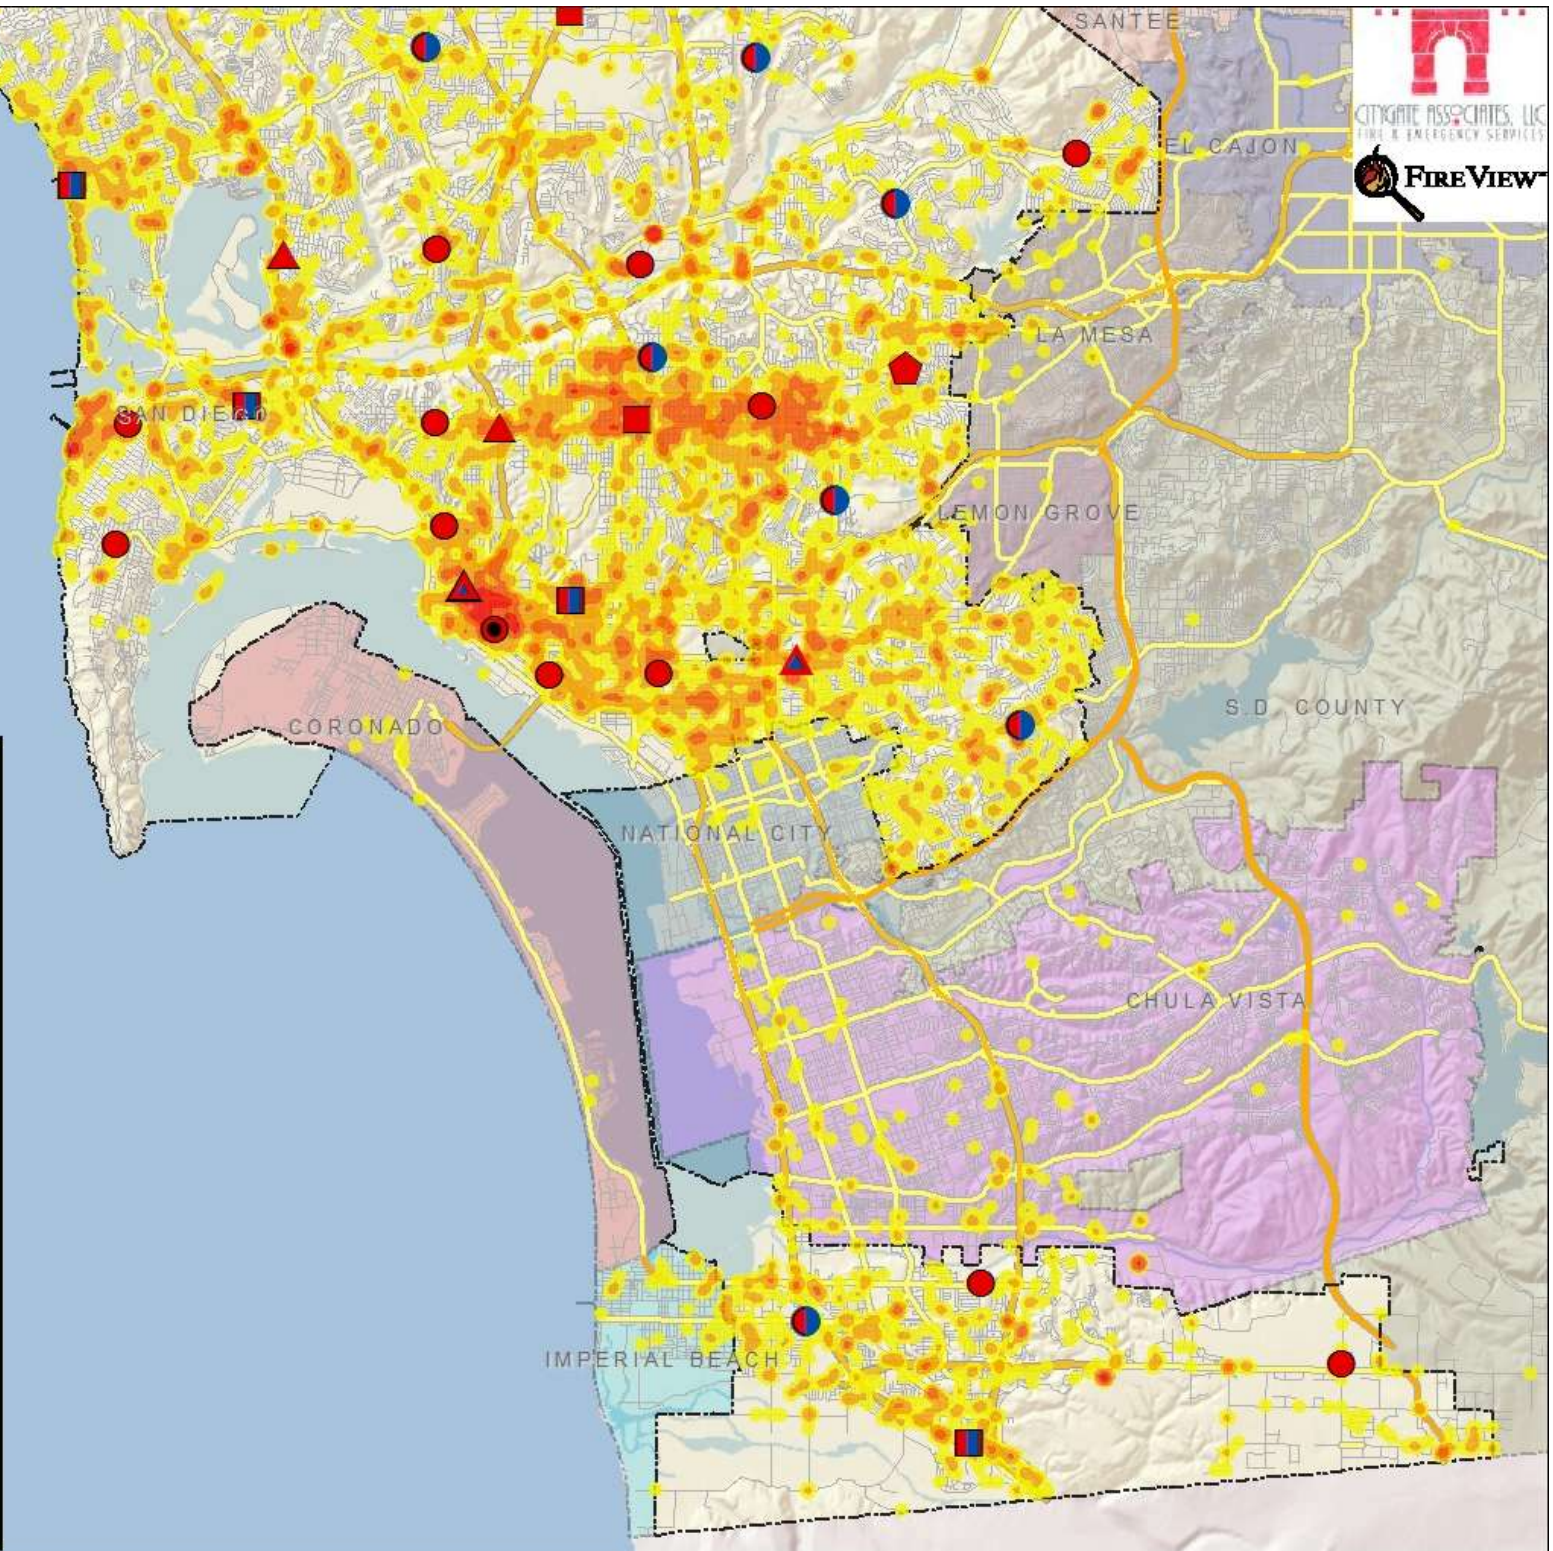

**San Diego Fire Dept.
Map 15
All Fires Hot Spot
2008-2009
South View**

Legend

Fire Stations

- Engine
- Engine, Rescue
- Engine, Medic
- ▲ Engine, Chief
- ▲ Engine, Truck, Chief, Medic
- ▲ 2 Engines, Truck, Chief, Medic
- Engine, Truck, Chief
- Engine, Truck
- Engine, Truck, Medic

Transportation

- Freeways/Highways
- Major Roads
- Ramps
- Minor Roads