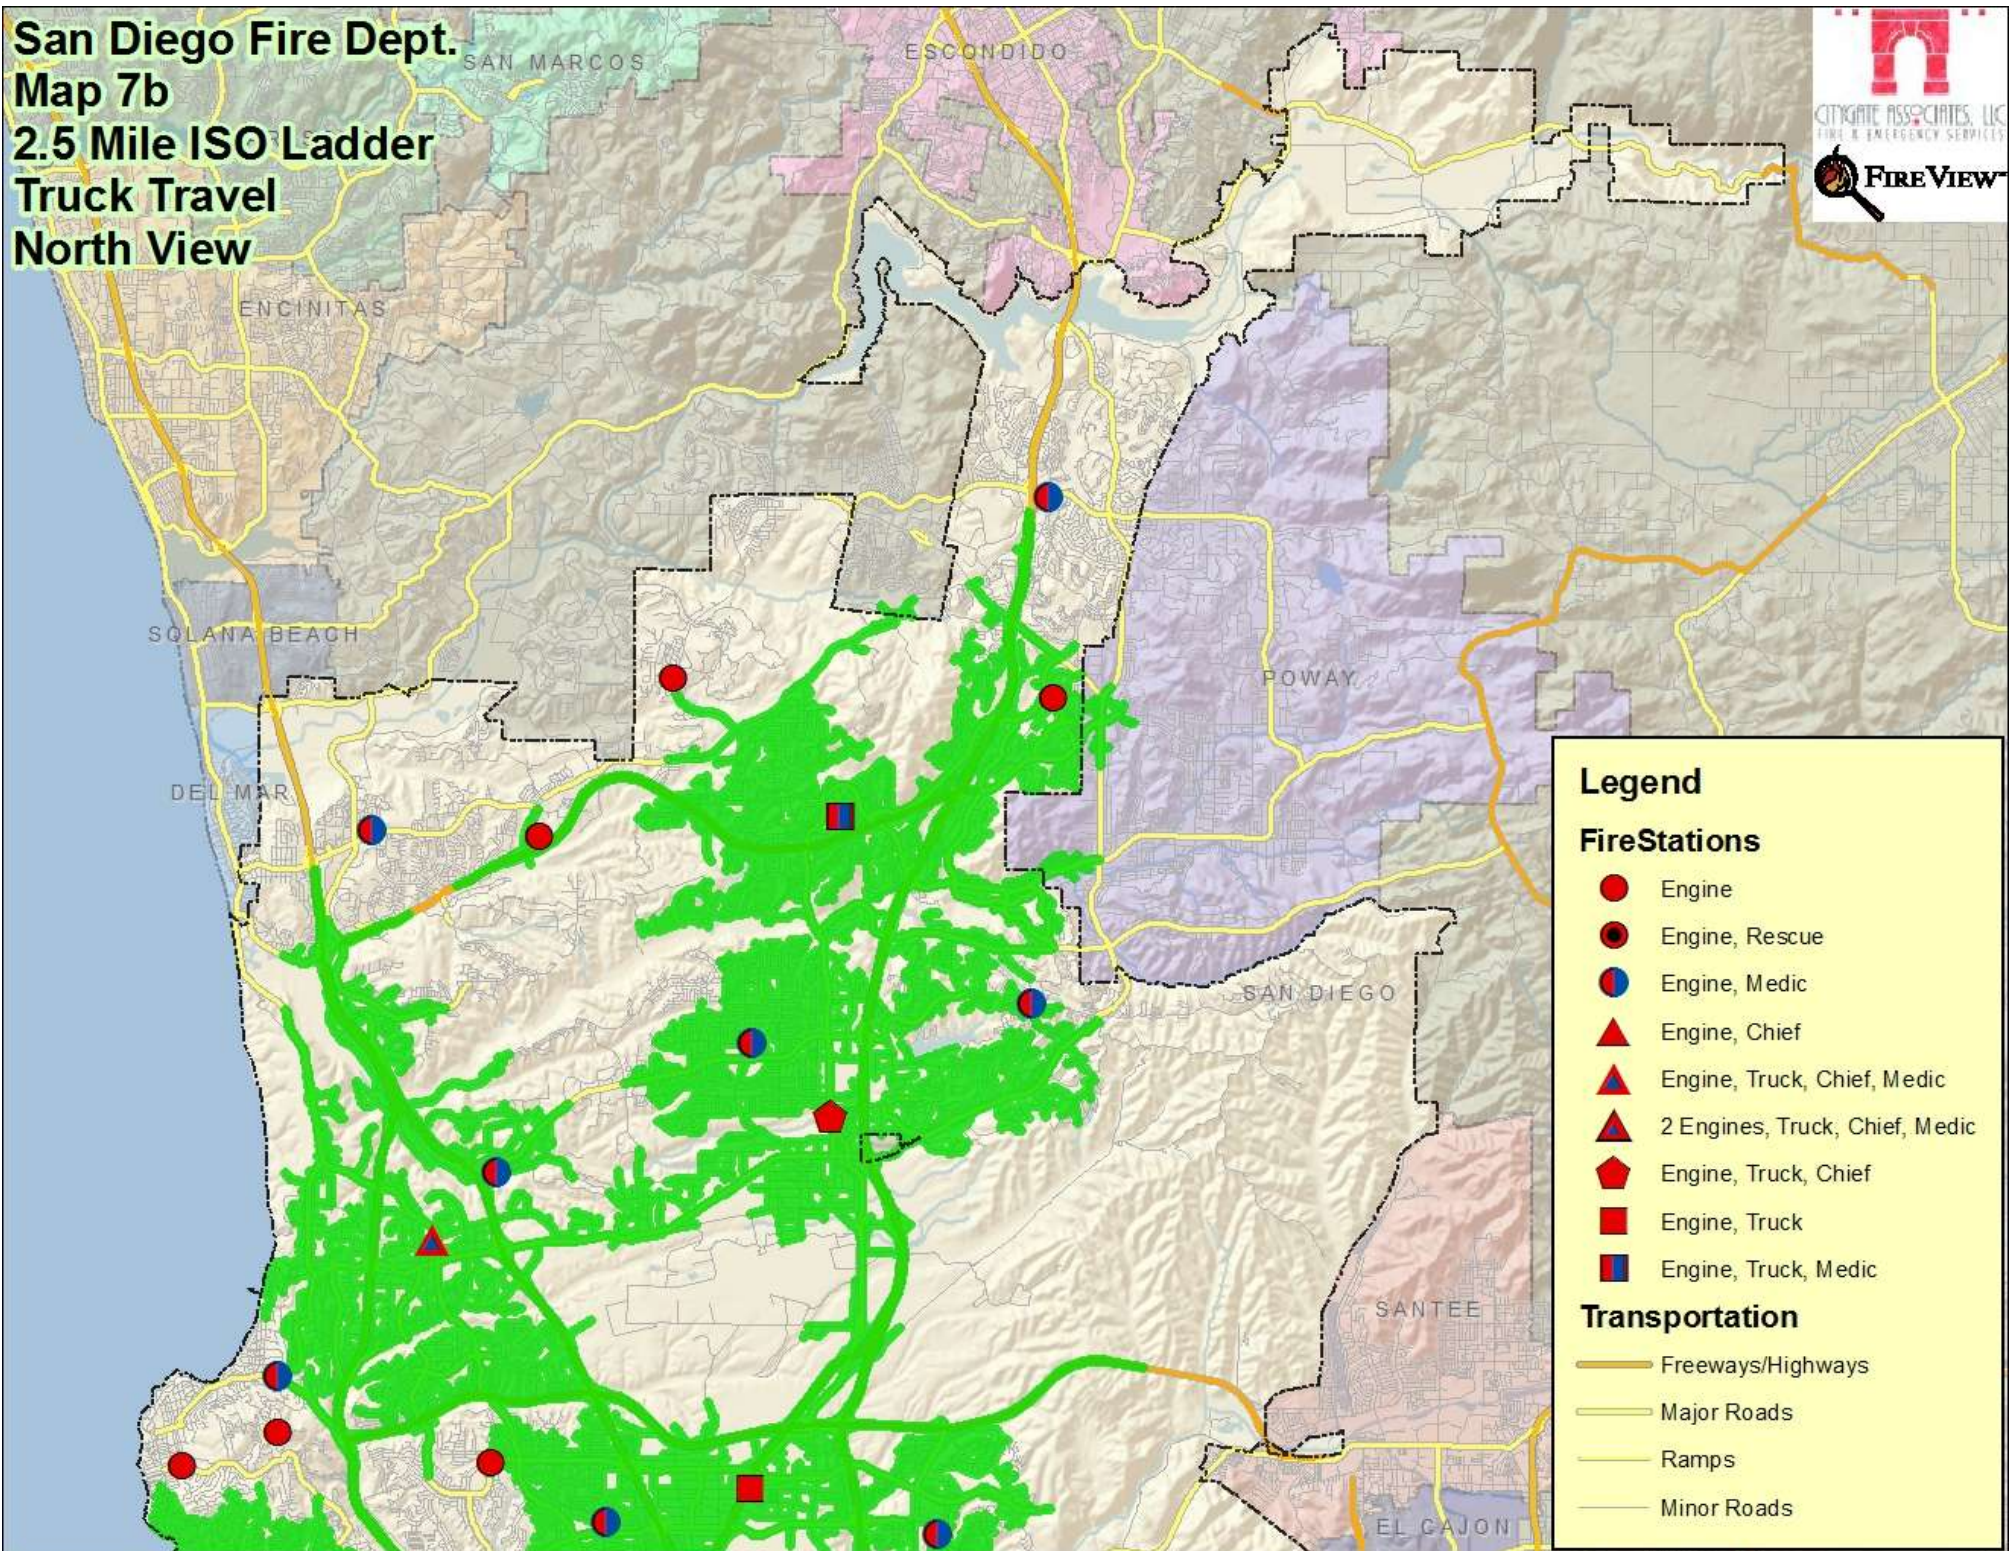

Transportation

- Freeways/Highways
- Major Roads
- Ramps
- Minor Roads

**San Diego Fire Dept.
Map 7a
8 Minute Ladder Truck Travel
South View**

Legend

FireStations

- Engine
- Engine, Rescue
- Engine, Medic
- ▲ Engine, Chief
- ▲ Engine, Truck, Chief, Medic
- ▲ 2 Engines, Truck, Chief, Medic
- ◆ Engine, Truck, Chief
- Engine, Truck
- Engine, Truck, Medic

Transportation

- Freeways/Highways
- Major Roads
- Ramps
- Minor Roads

**San Diego Fire Dept.
Map 7b
2.5 Mile ISO Ladder
Truck Travel
North View**

**San Diego Fire Dept.
Map 7b
2.5 Mile ISO Ladder
Truck Travel
South View**