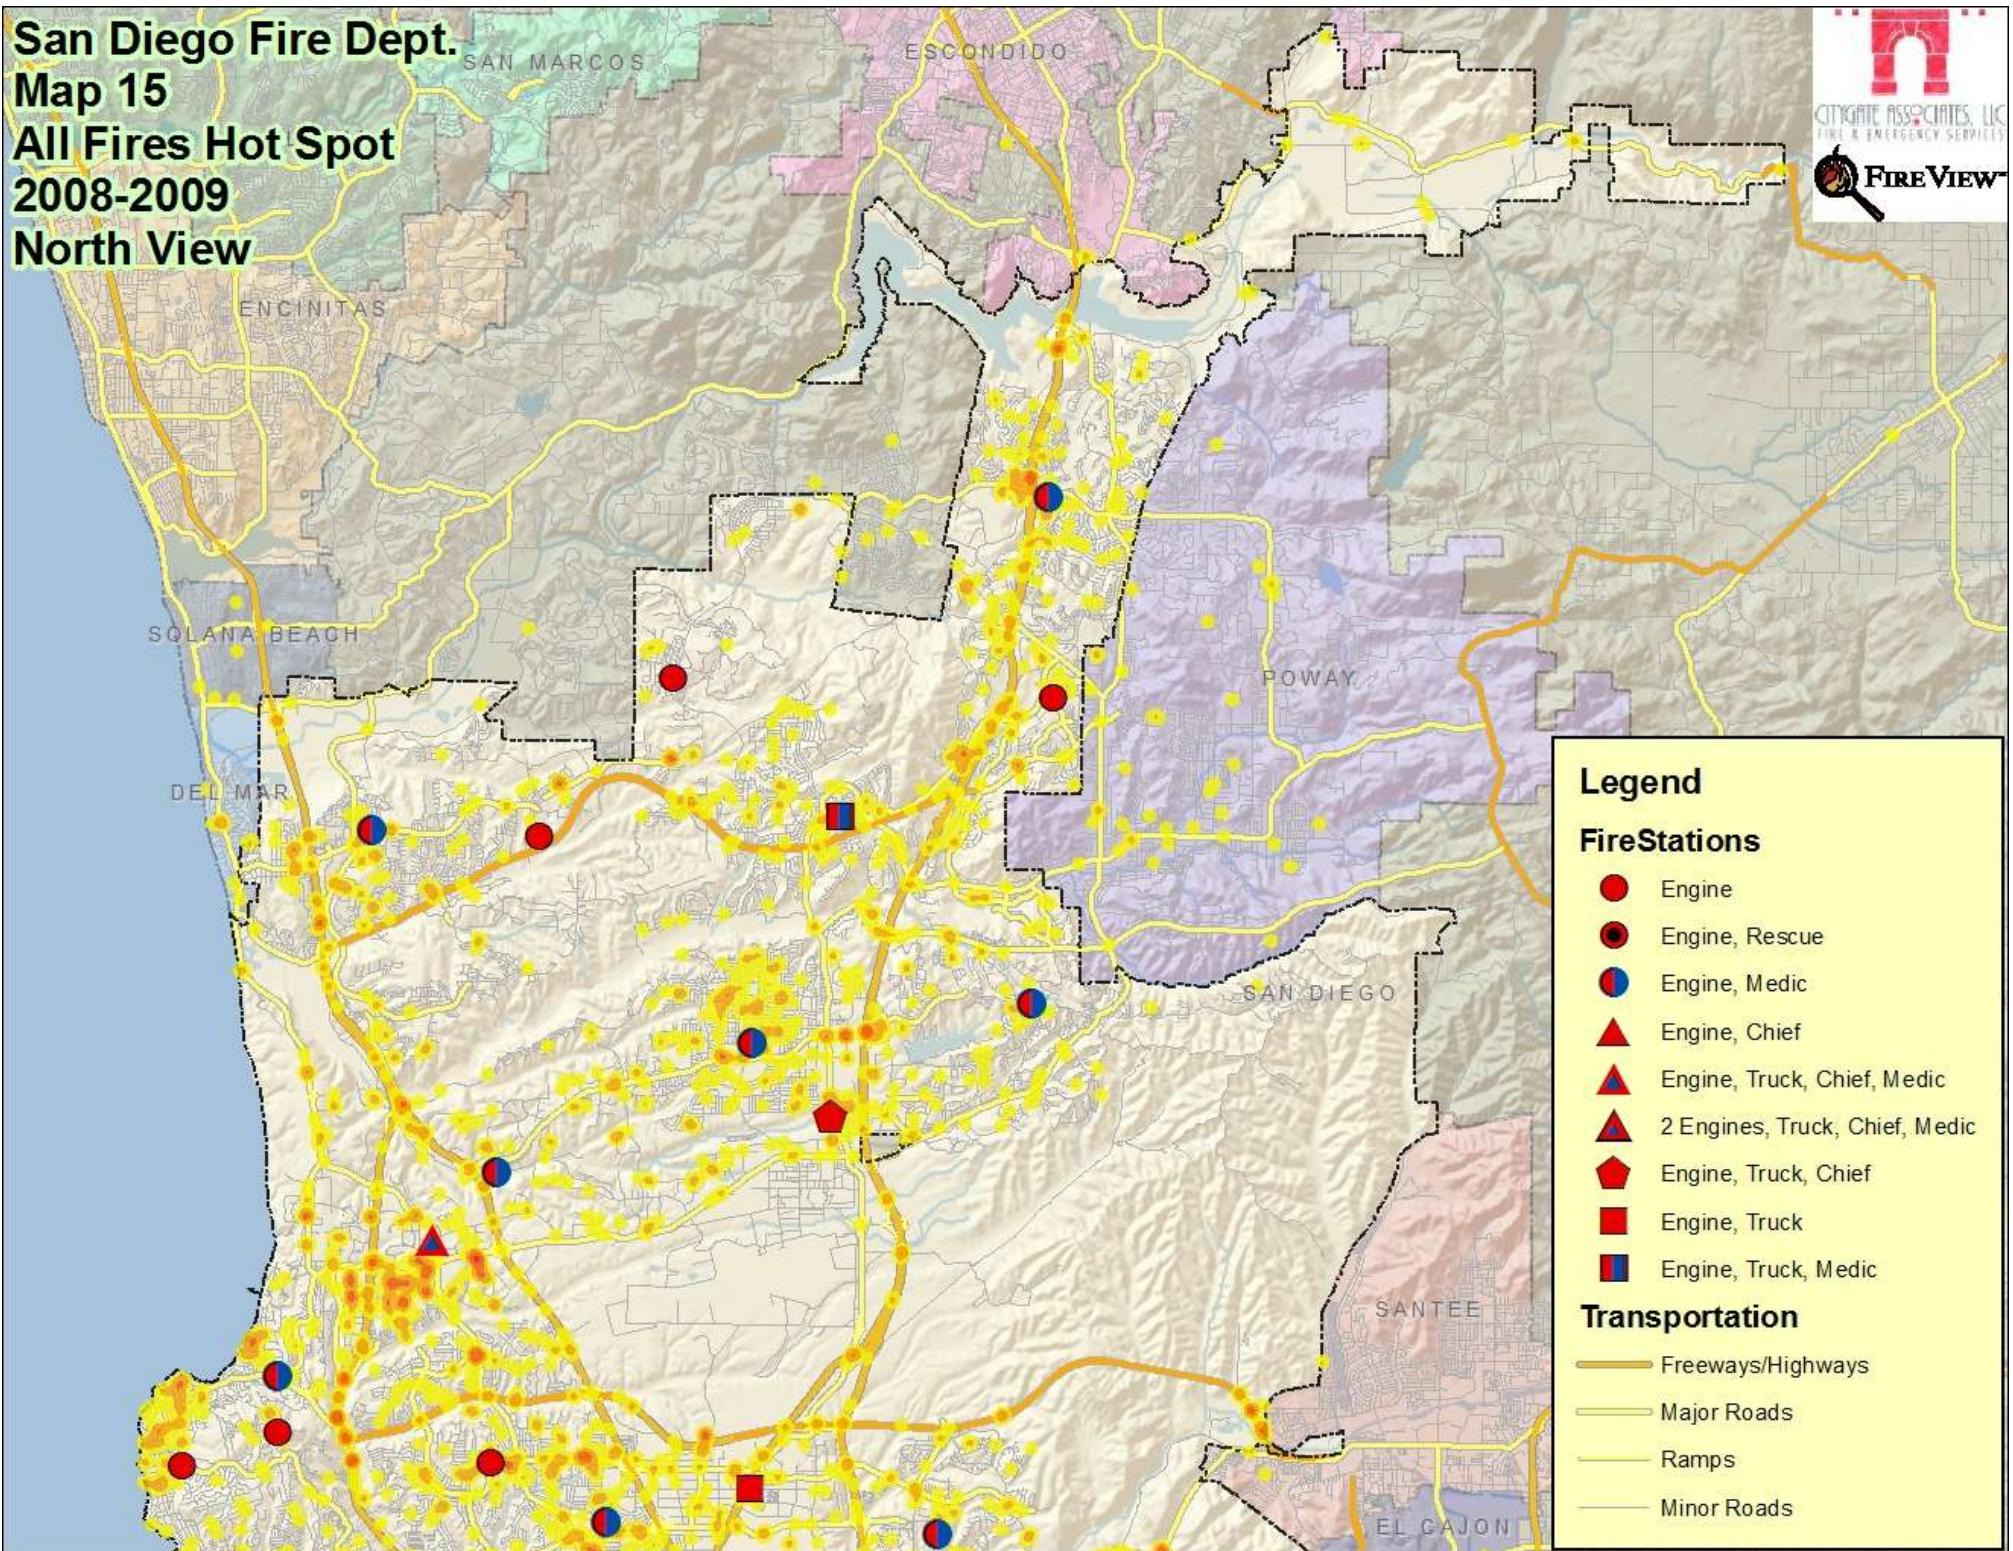

**San Diego Fire Dept.
Map 15
All Fires Hot Spot
2008-2009
North View**

Legend

FireStations

- Engine
- Engine, Rescue
- Engine, Medic
- ▲ Engine, Chief
- ▲ Engine, Truck, Chief, Medic
- ▲ 2 Engines, Truck, Chief, Medic
- Engine, Truck, Chief
- Engine, Truck
- Engine, Truck, Medic

Transportation

- Freeways/Highways
- Major Roads
- Ramps
- Minor Roads