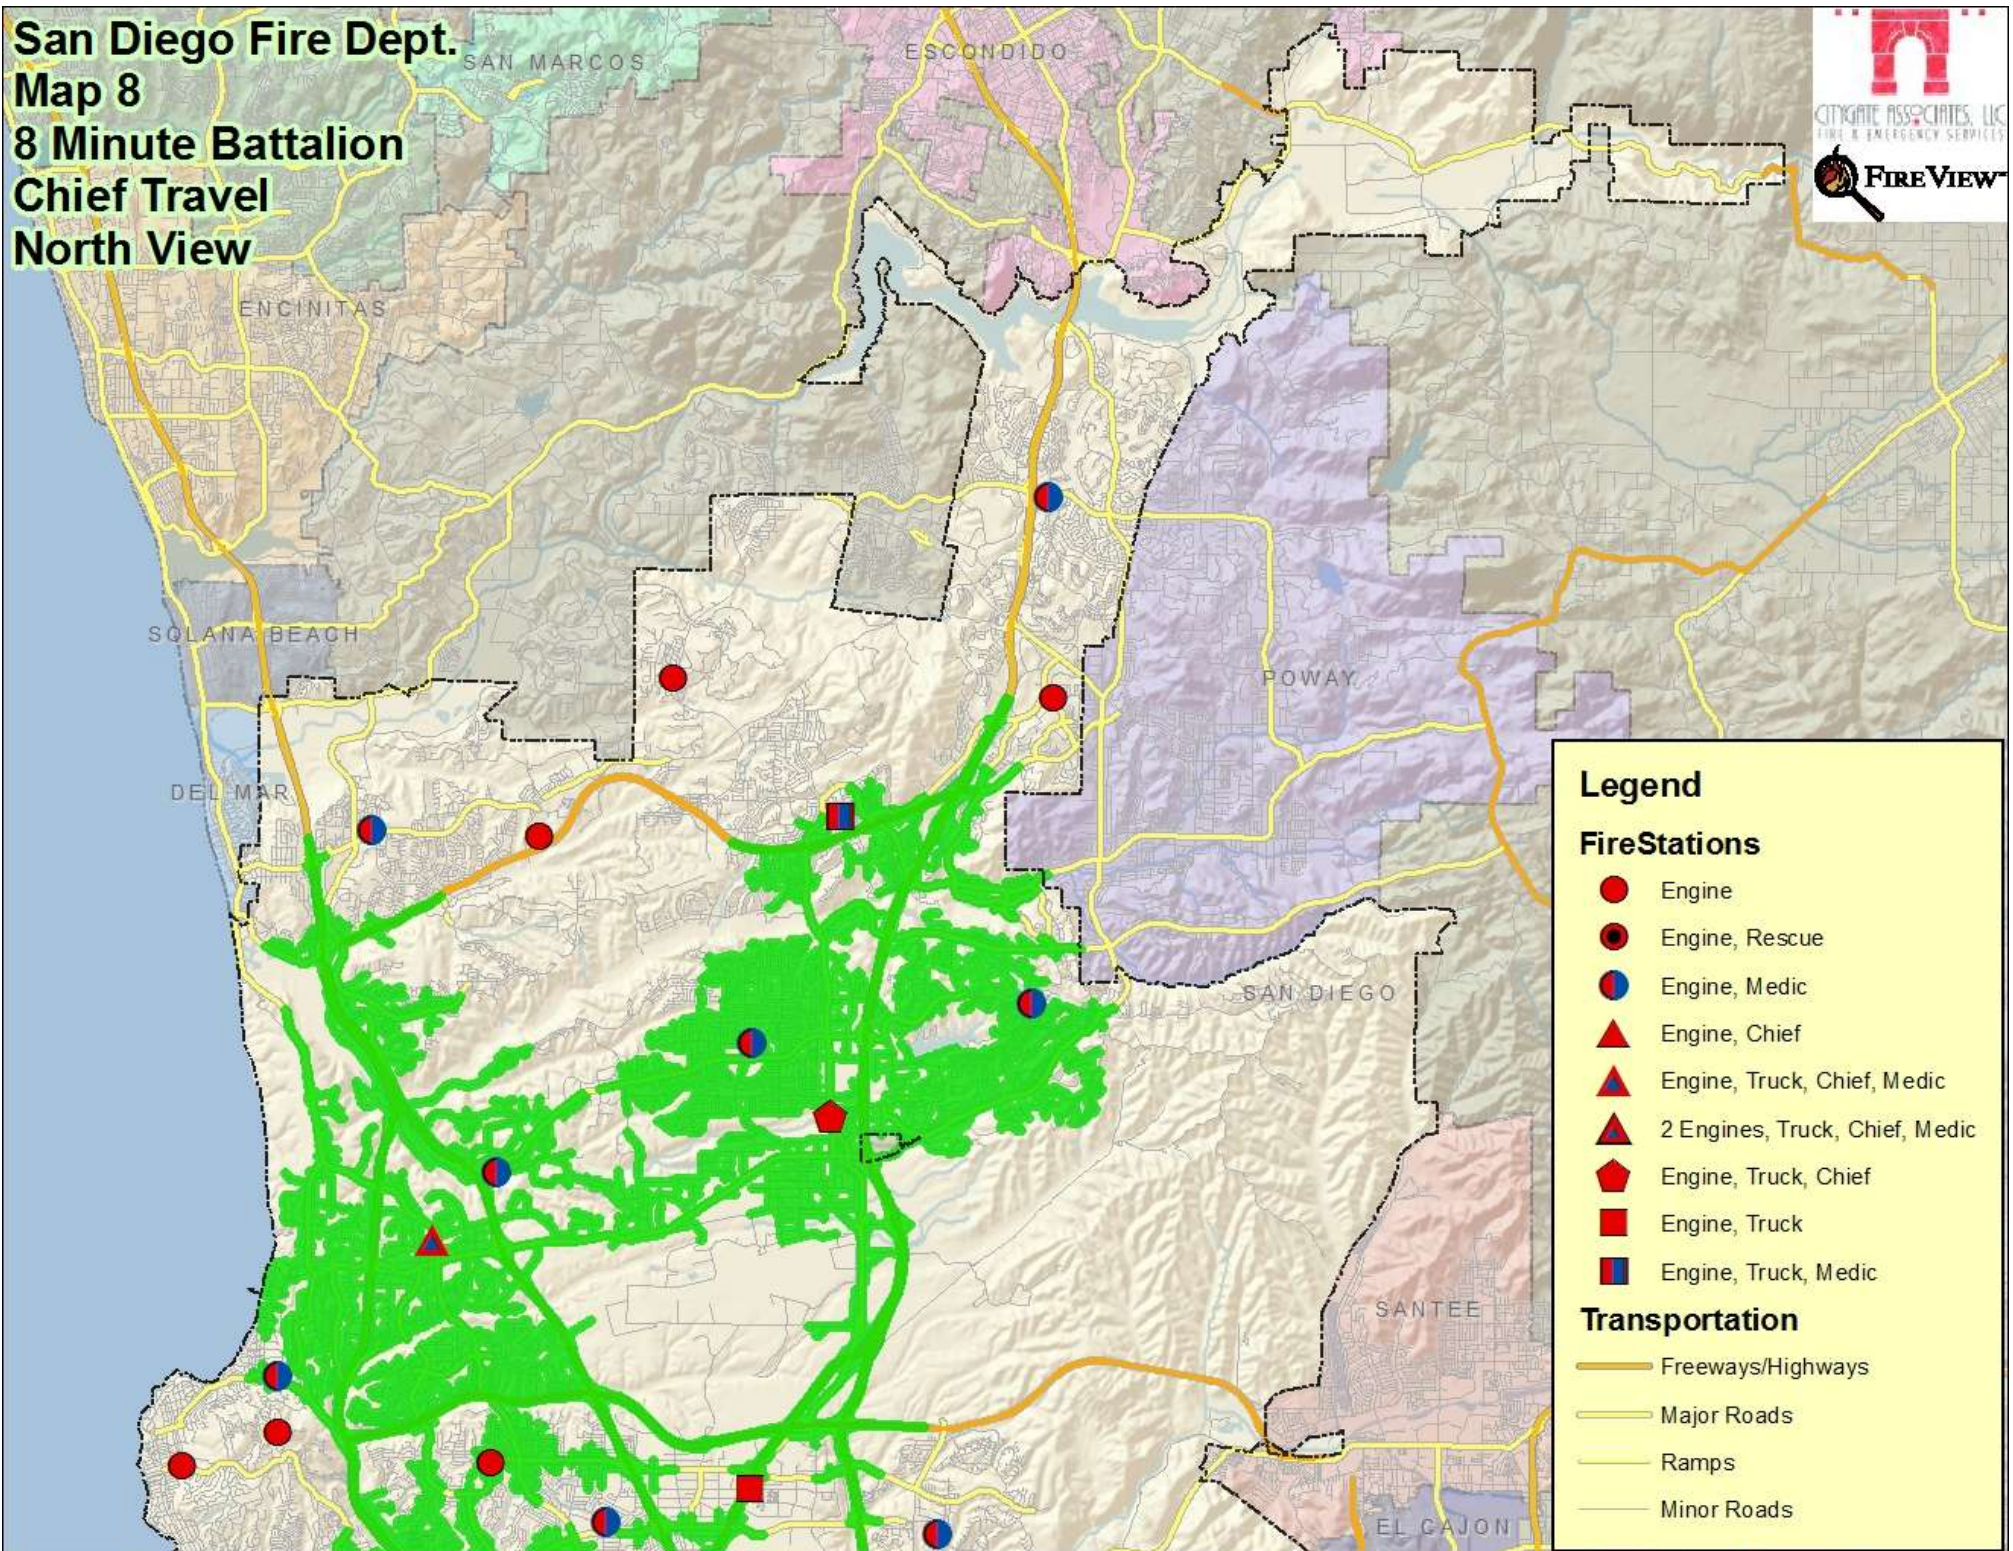

Transportation

- Freeways/Highways
- Major Roads
- Ramps
- Minor Roads

**San Diego Fire Dept.
Map 8
8 Minute Battalion
Chief Travel
North View**

**San Diego Fire Dept.
Map 8
8 Minute Battalion
Chief Travel
South View**