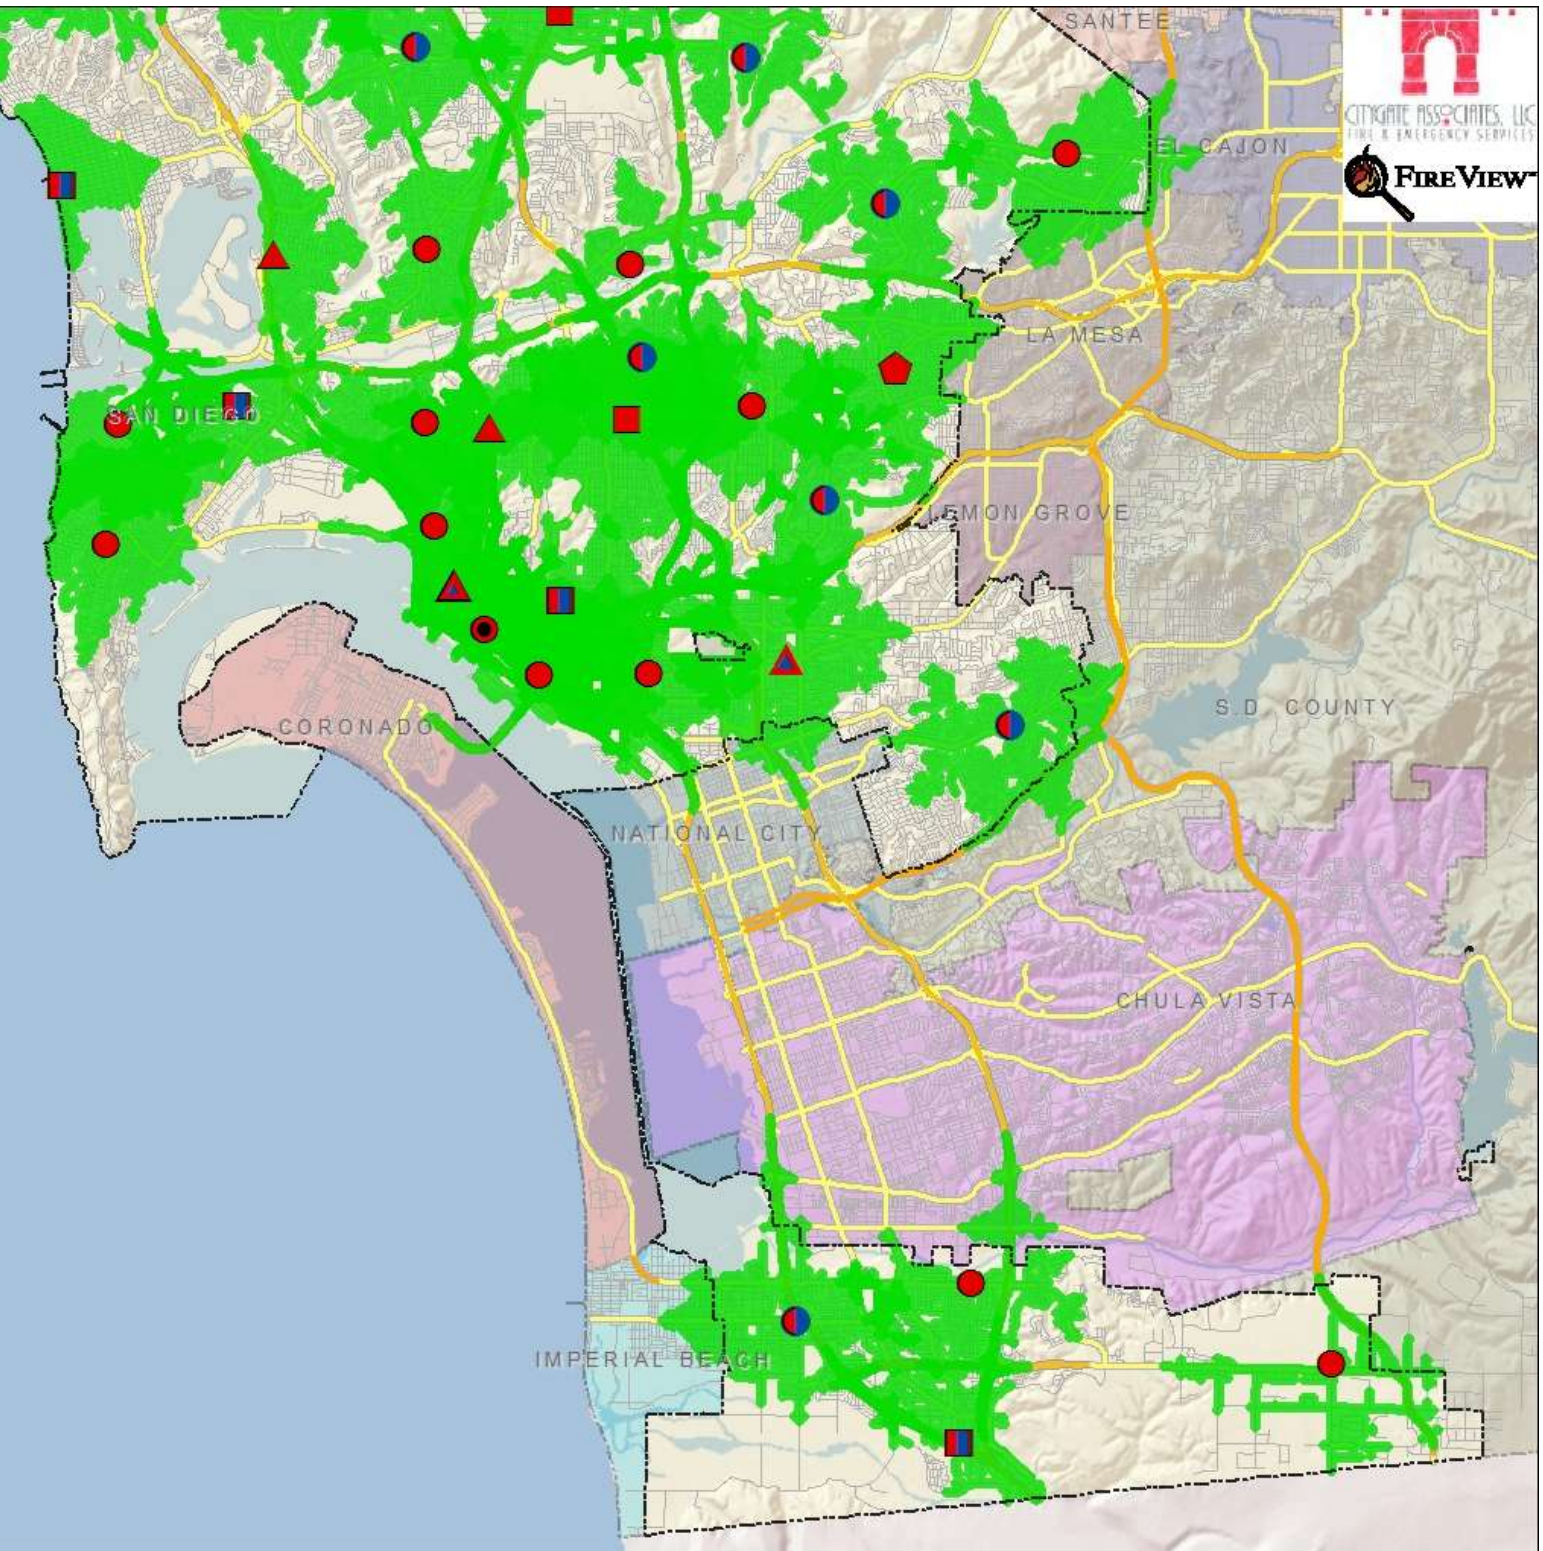

Transportation

- Freeways
- Major Arterials

San Diego Fire Dept. Map 3 4 Minute Engine Travel North View

San Diego Fire Dept. Map 3 4 Minute Engine Travel South View

Legend

FireStations

- Engine
- Engine, Rescue
- Engine, Medic
- ▲ Engine, Chief
- ▲ Engine, Truck, Chief, Medic
- ▲ 2 Engines, Truck, Chief, Medic
- ◆ Engine, Truck, Chief
- Engine, Truck
- Engine, Truck, Medic

Transportation

- Freeways/Highways
- Major Roads
- Ramps
- Minor Roads

San Diego Fire Dept.
Map 4
1.5 Mile ISO
Engine Travel
North View

Legend

FireStations

- Engine
- Engine, Rescue
- Engine, Medic
- ▲ Engine, Chief
- ▲ Engine, Truck, Chief, Medic
- ▲ 2 Engines, Truck, Chief, Medic
- ◆ Engine, Truck, Chief
- Engine, Truck
- Engine, Truck, Medic