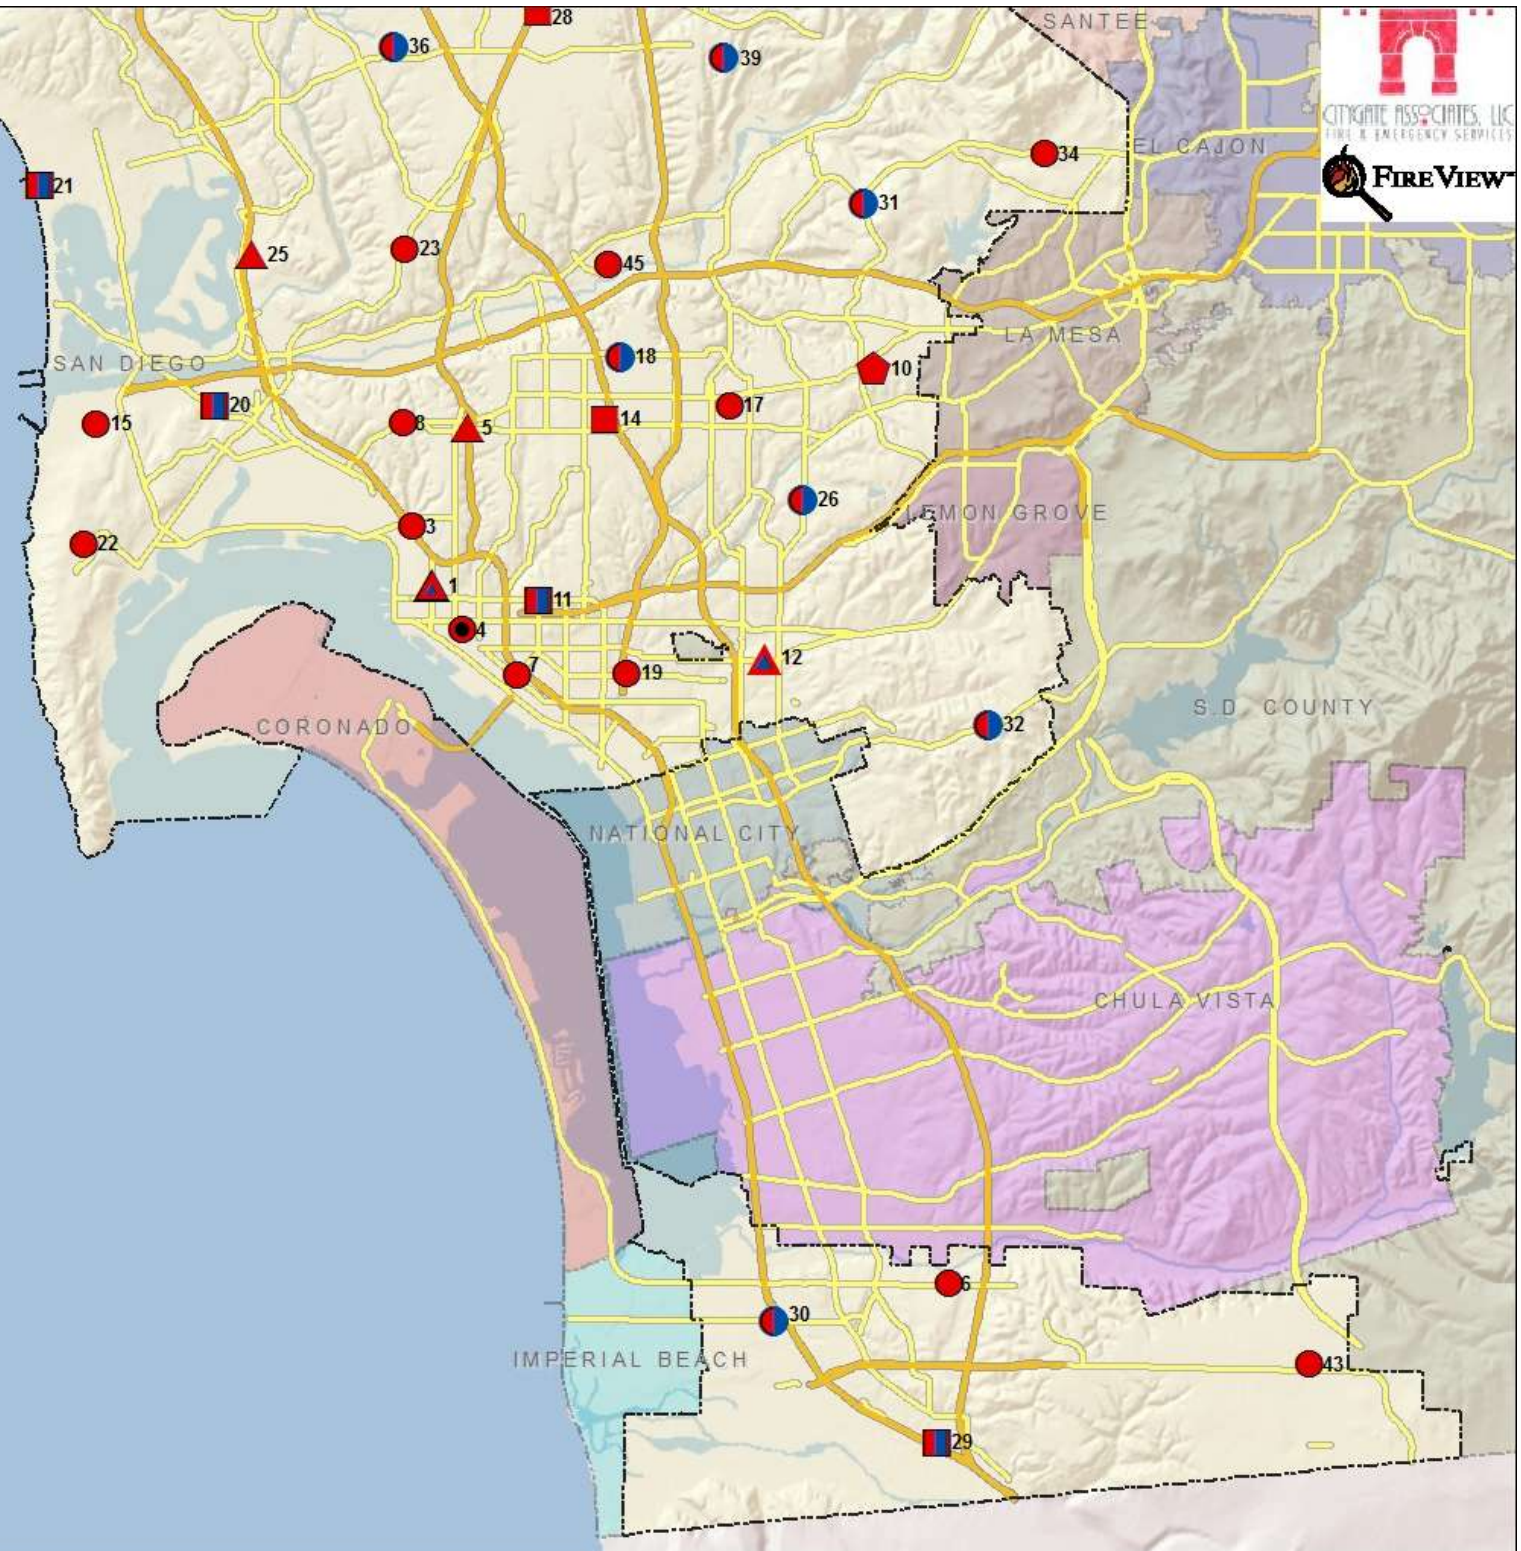

Transportation

- Freeways
- Major Arterials

San Diego Fire Dept. Map 1 Existing Stations South View

Legend

Fire Stations

- Engine
- Engine, Rescue
- Engine, Medic
- ▲ Engine, Chief
- ▲ Engine, Truck, Chief, Medic
- ▲ 2 Engines, Truck, Chief, Medic
- ◆ Engine, Truck, Chief
- Engine, Truck
- Engine, Truck, Medic

Transportation

- Freeways
- Major Arterials

San Diego Fire Dept. Map 2a Risk Assessment A North View

Legend

- ISO Sites > 3000 GPM
- Population by Engine Areas**
 - Rural (no color)
 - Suburban
 - Urban
- Transportation**
 - Freeways
 - Major Arterials