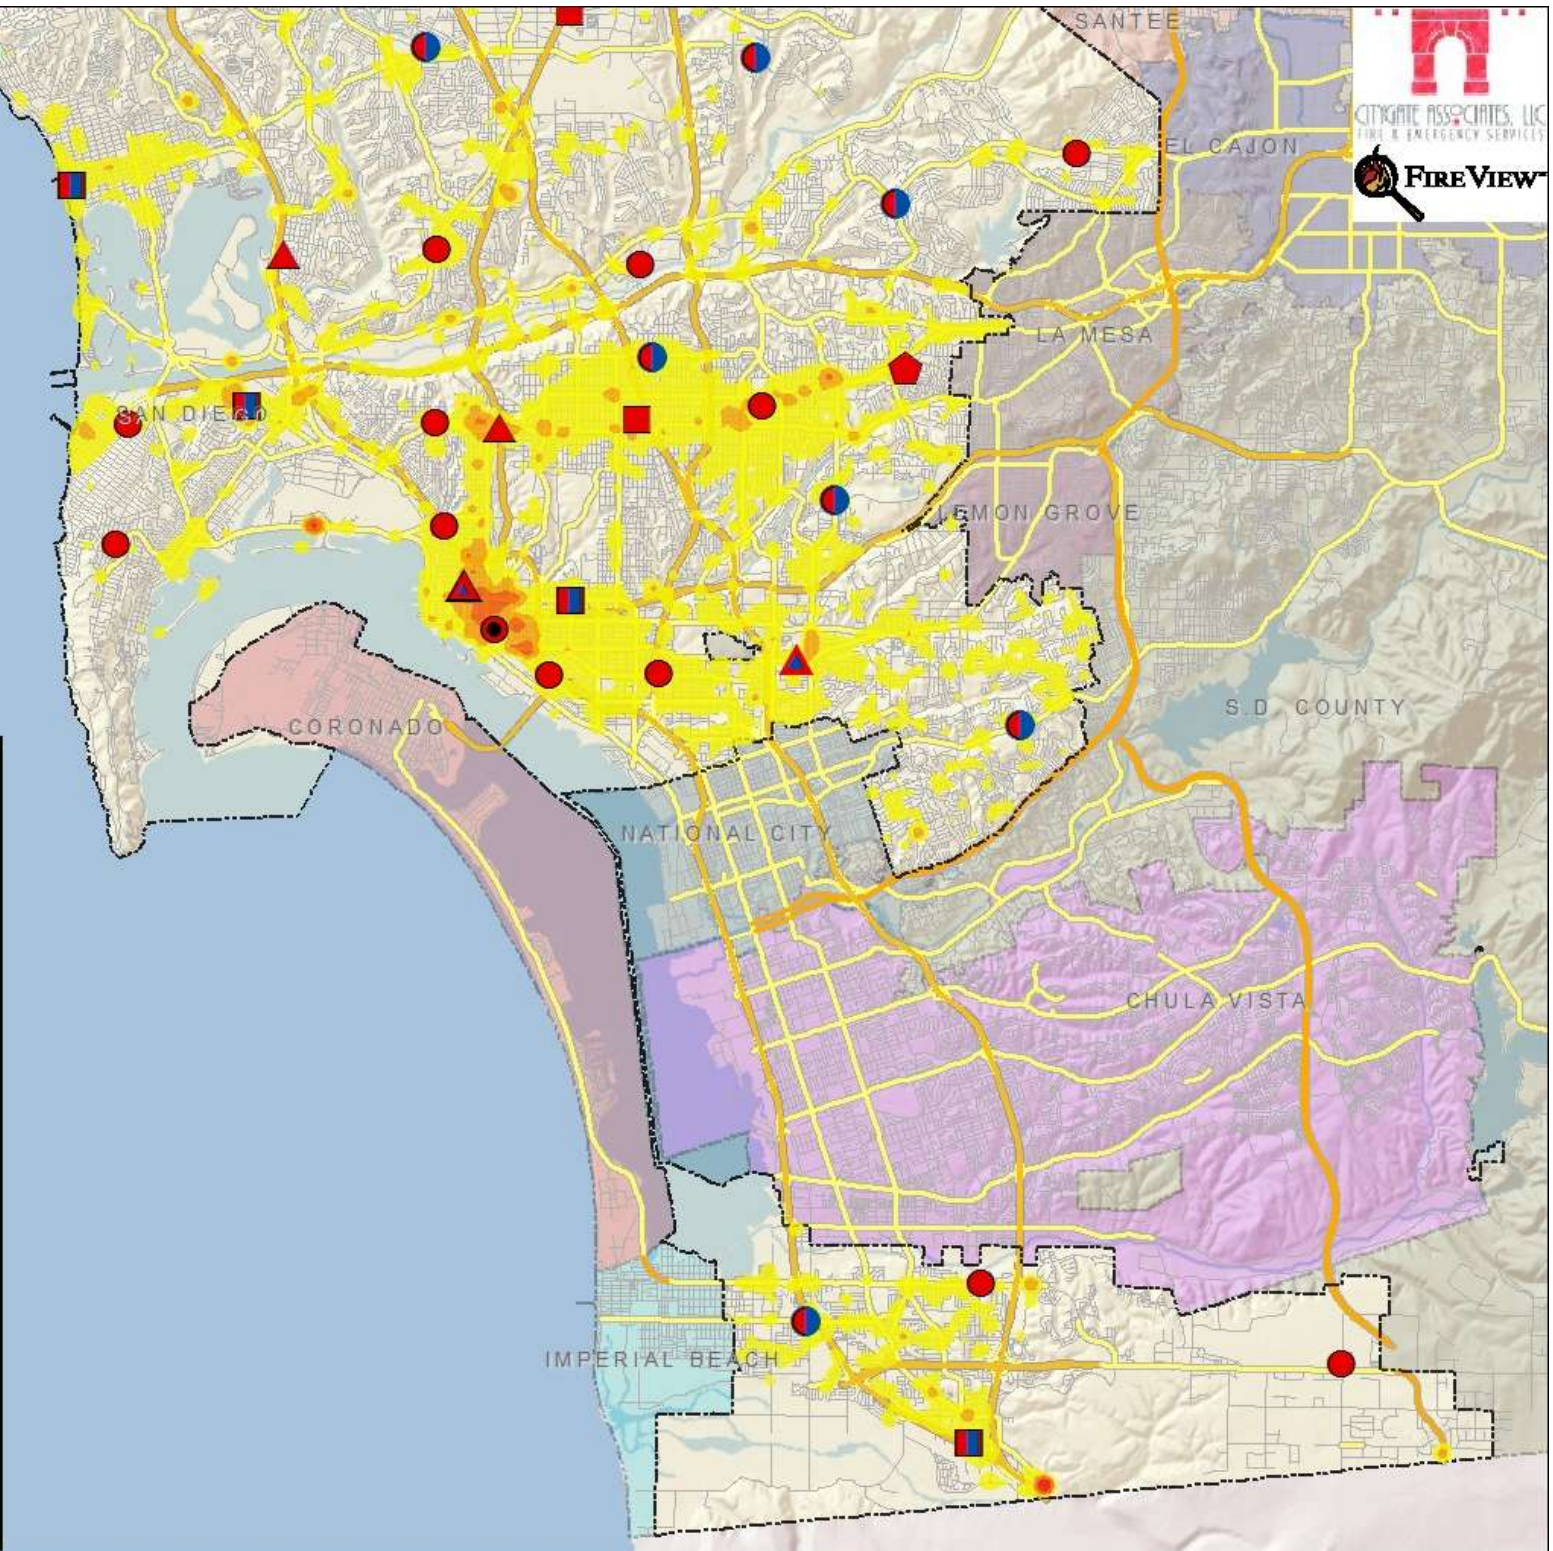

**San Diego Fire Dept.
Map 14
All EMS & Rescue
Hot Spot
2008-2009
South View**

Legend

FireStations

- Engine
- Engine, Rescue
- Engine, Medic
- ▲ Engine, Chief
- ▲ Engine, Truck, Chief, Medic
- ▲ 2 Engines, Truck, Chief, Medic
- Engine, Truck, Chief
- Engine, Truck
- Engine, Truck, Medic

Transportation

- Freeways/Highways
- Major Roads
- Ramps
- Minor Roads