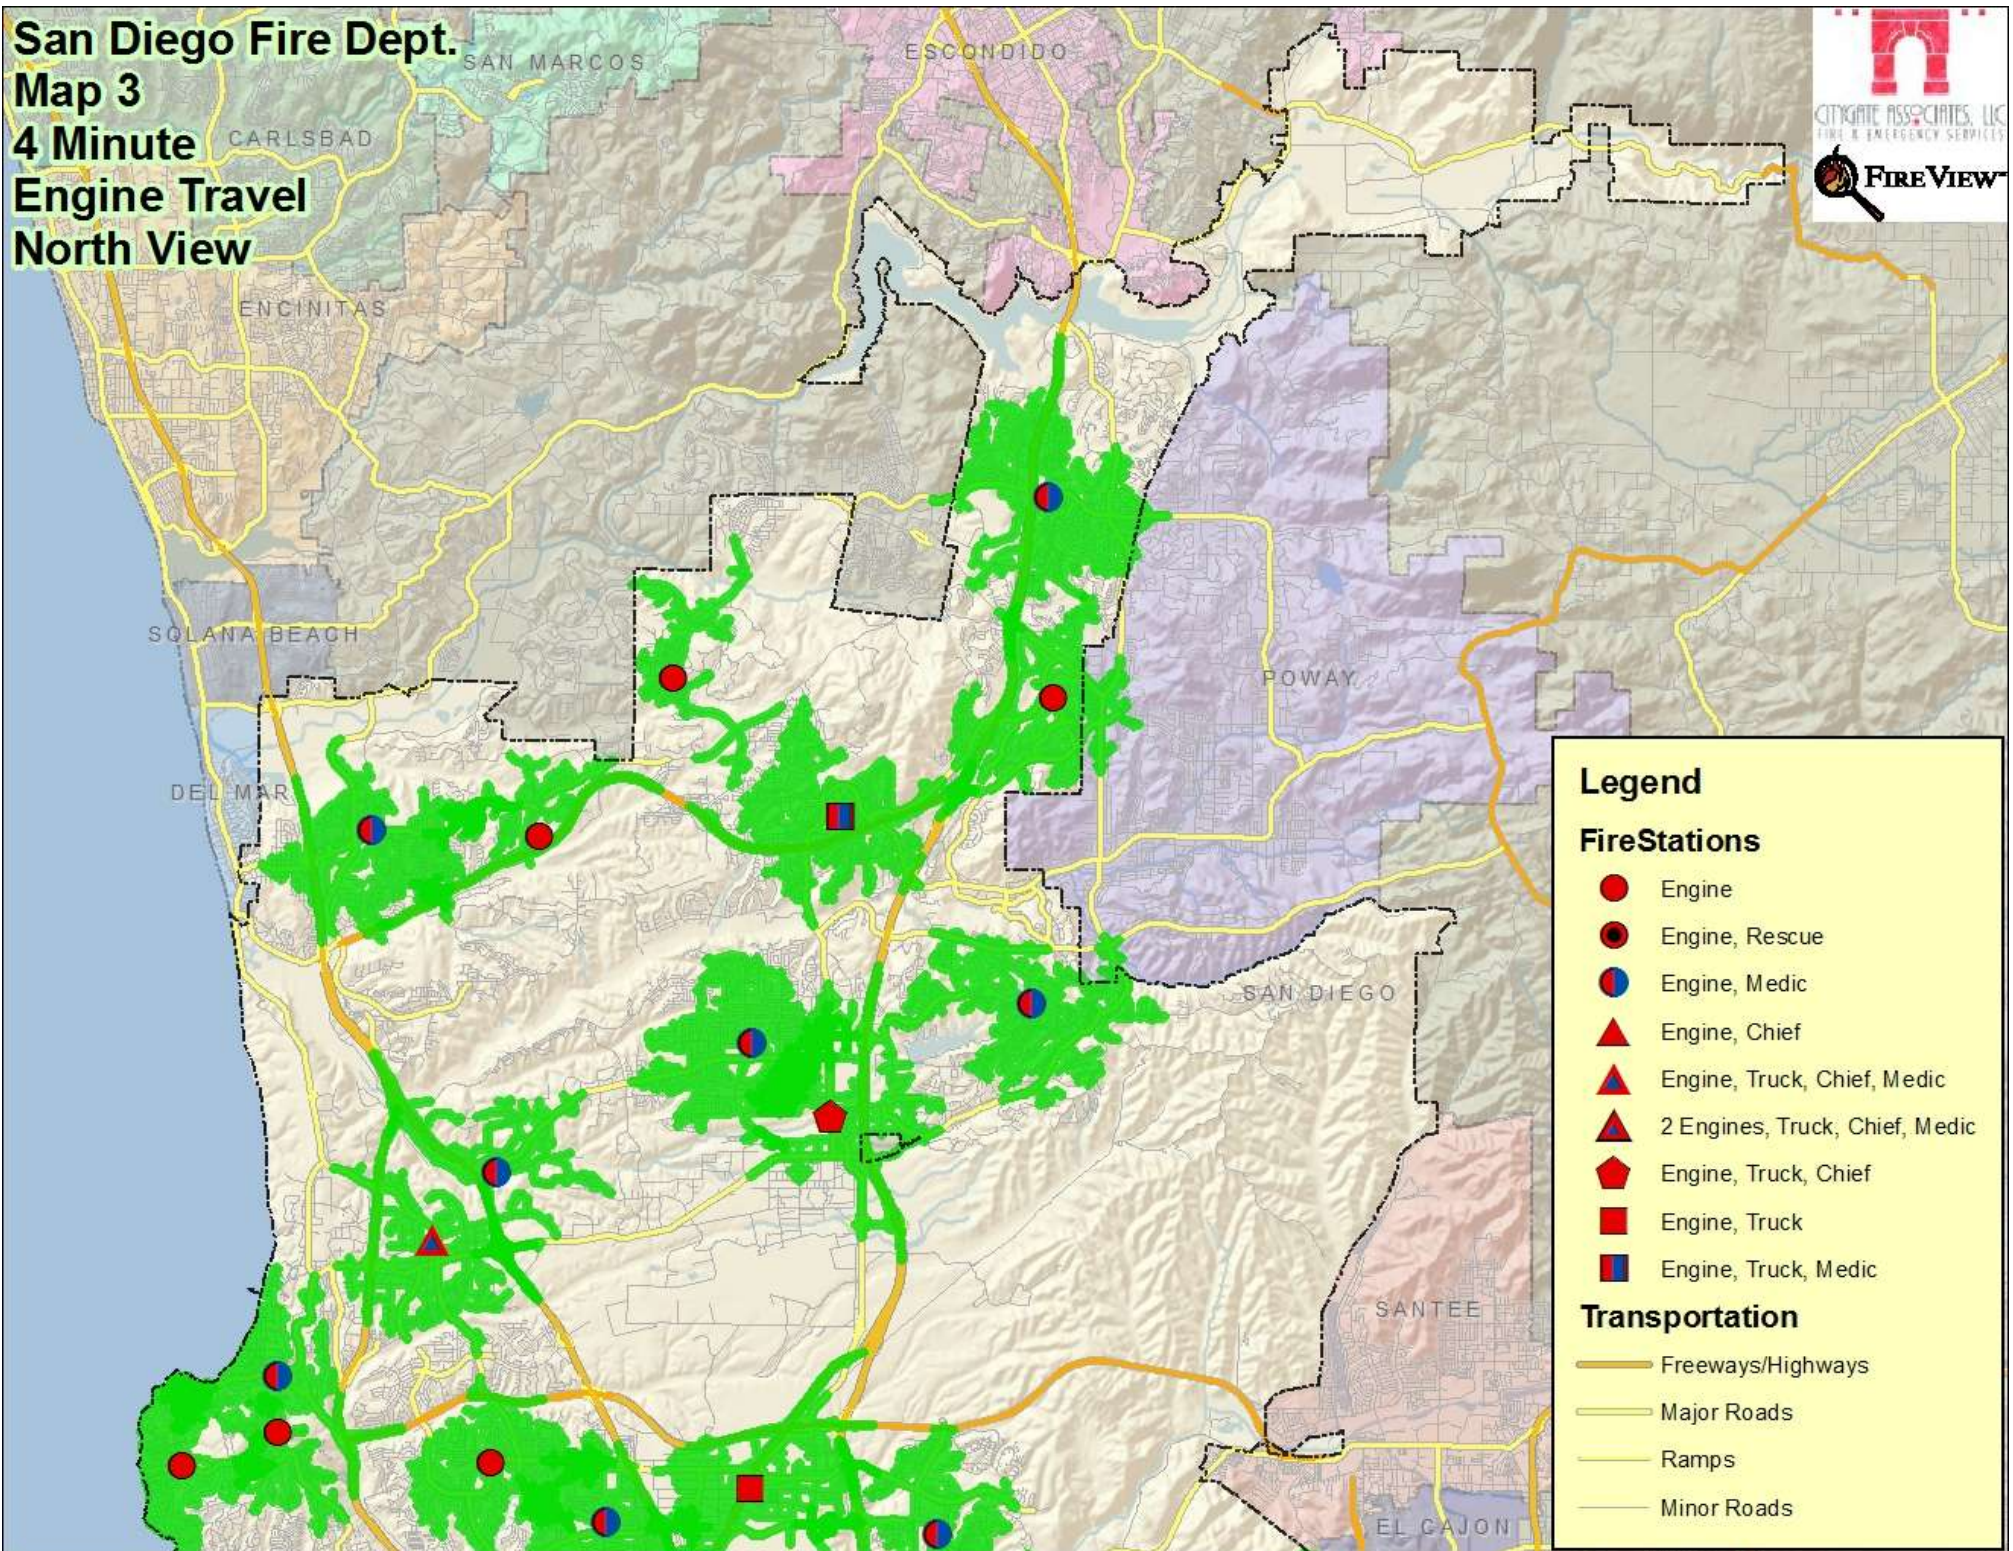

Legend

- ISO Sites > 3000 GPM
- CALFIRE Very High Wildfire Risk Zones
- Transportation**
- Freeways
- Major Arterials

San Diego Fire Dept. Map 2b Risk Assessment B South View

Legend

- ISO Sites > 3000 GPM
- CALFIRE Very High Wildfire Risk Zones

Transportation

- Freeways
- Major Arterials

San Diego Fire Dept. Map 3 4 Minute Engine Travel North View

San Diego Fire Dept. Map 3 4 Minute Engine Travel South View

Legend

FireStations

- Engine
- Engine, Rescue
- Engine, Medic
- ▲ Engine, Chief
- ▲ Engine, Truck, Chief, Medic
- ▲ 2 Engines, Truck, Chief, Medic
- ◆ Engine, Truck, Chief
- Engine, Truck
- Engine, Truck, Medic