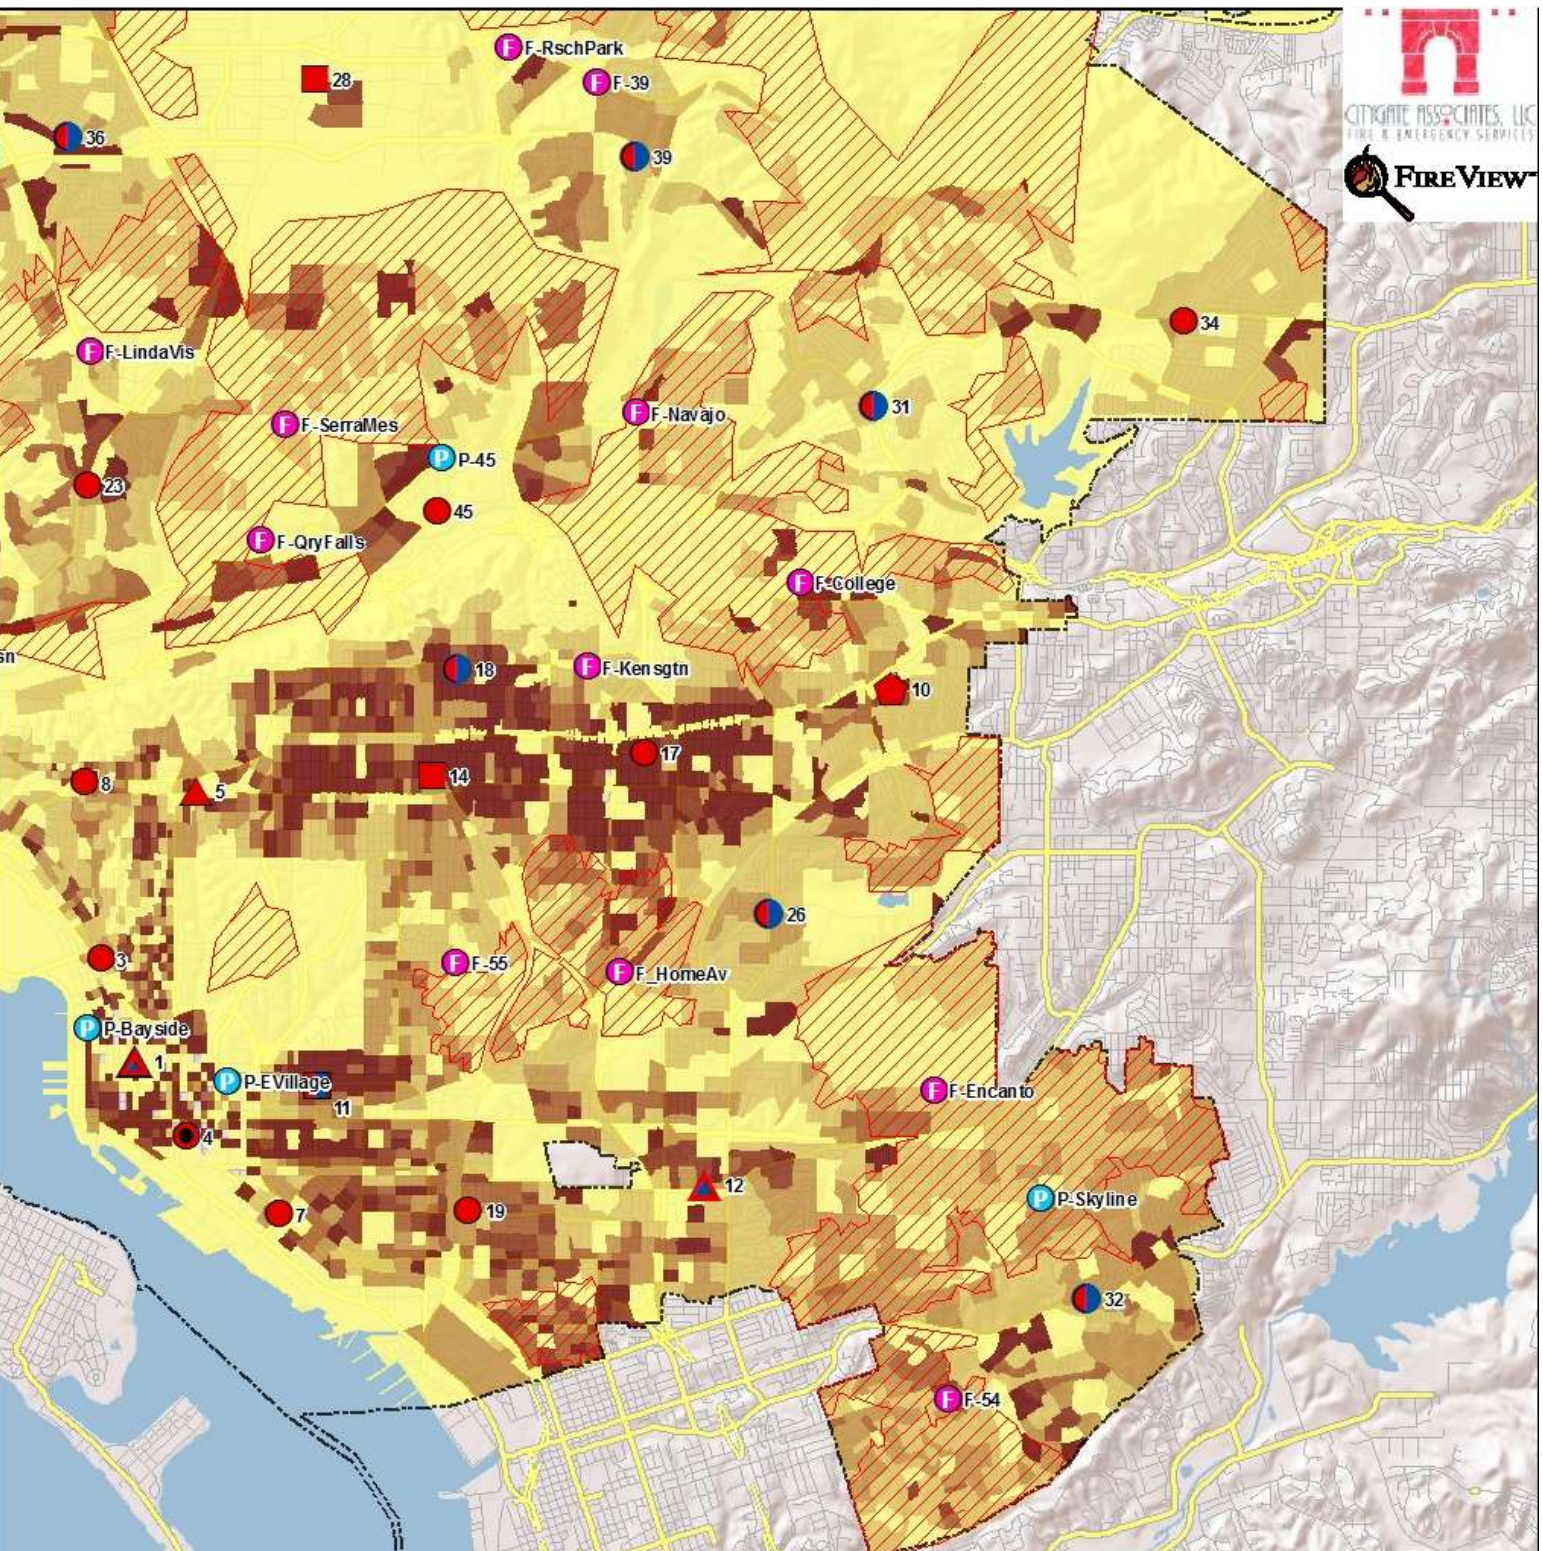

San Diego Fire Dept. Map 19 4 Minute Travel Gaps Central East View

Legend

Coverage Gaps

Fire Stations

- Engine
- 2 Engine/Rescue or Brush Unit
- Engine, Medic
- Engine, Chief
- Engine, Truck, Chief, Medic
- 2 Engines, Truck, Chief, Medic
- Engine, Truck, Chief
- Engine, Truck
- Engine, Truck, Medic
- Proposed
- Future

Population by Block Group
Population/Sq Mile

- 0- 5000
- 5001 - 10000
- 10001 - 15000
- 15001 - 20000
- 20001 - 25000
- > 25000