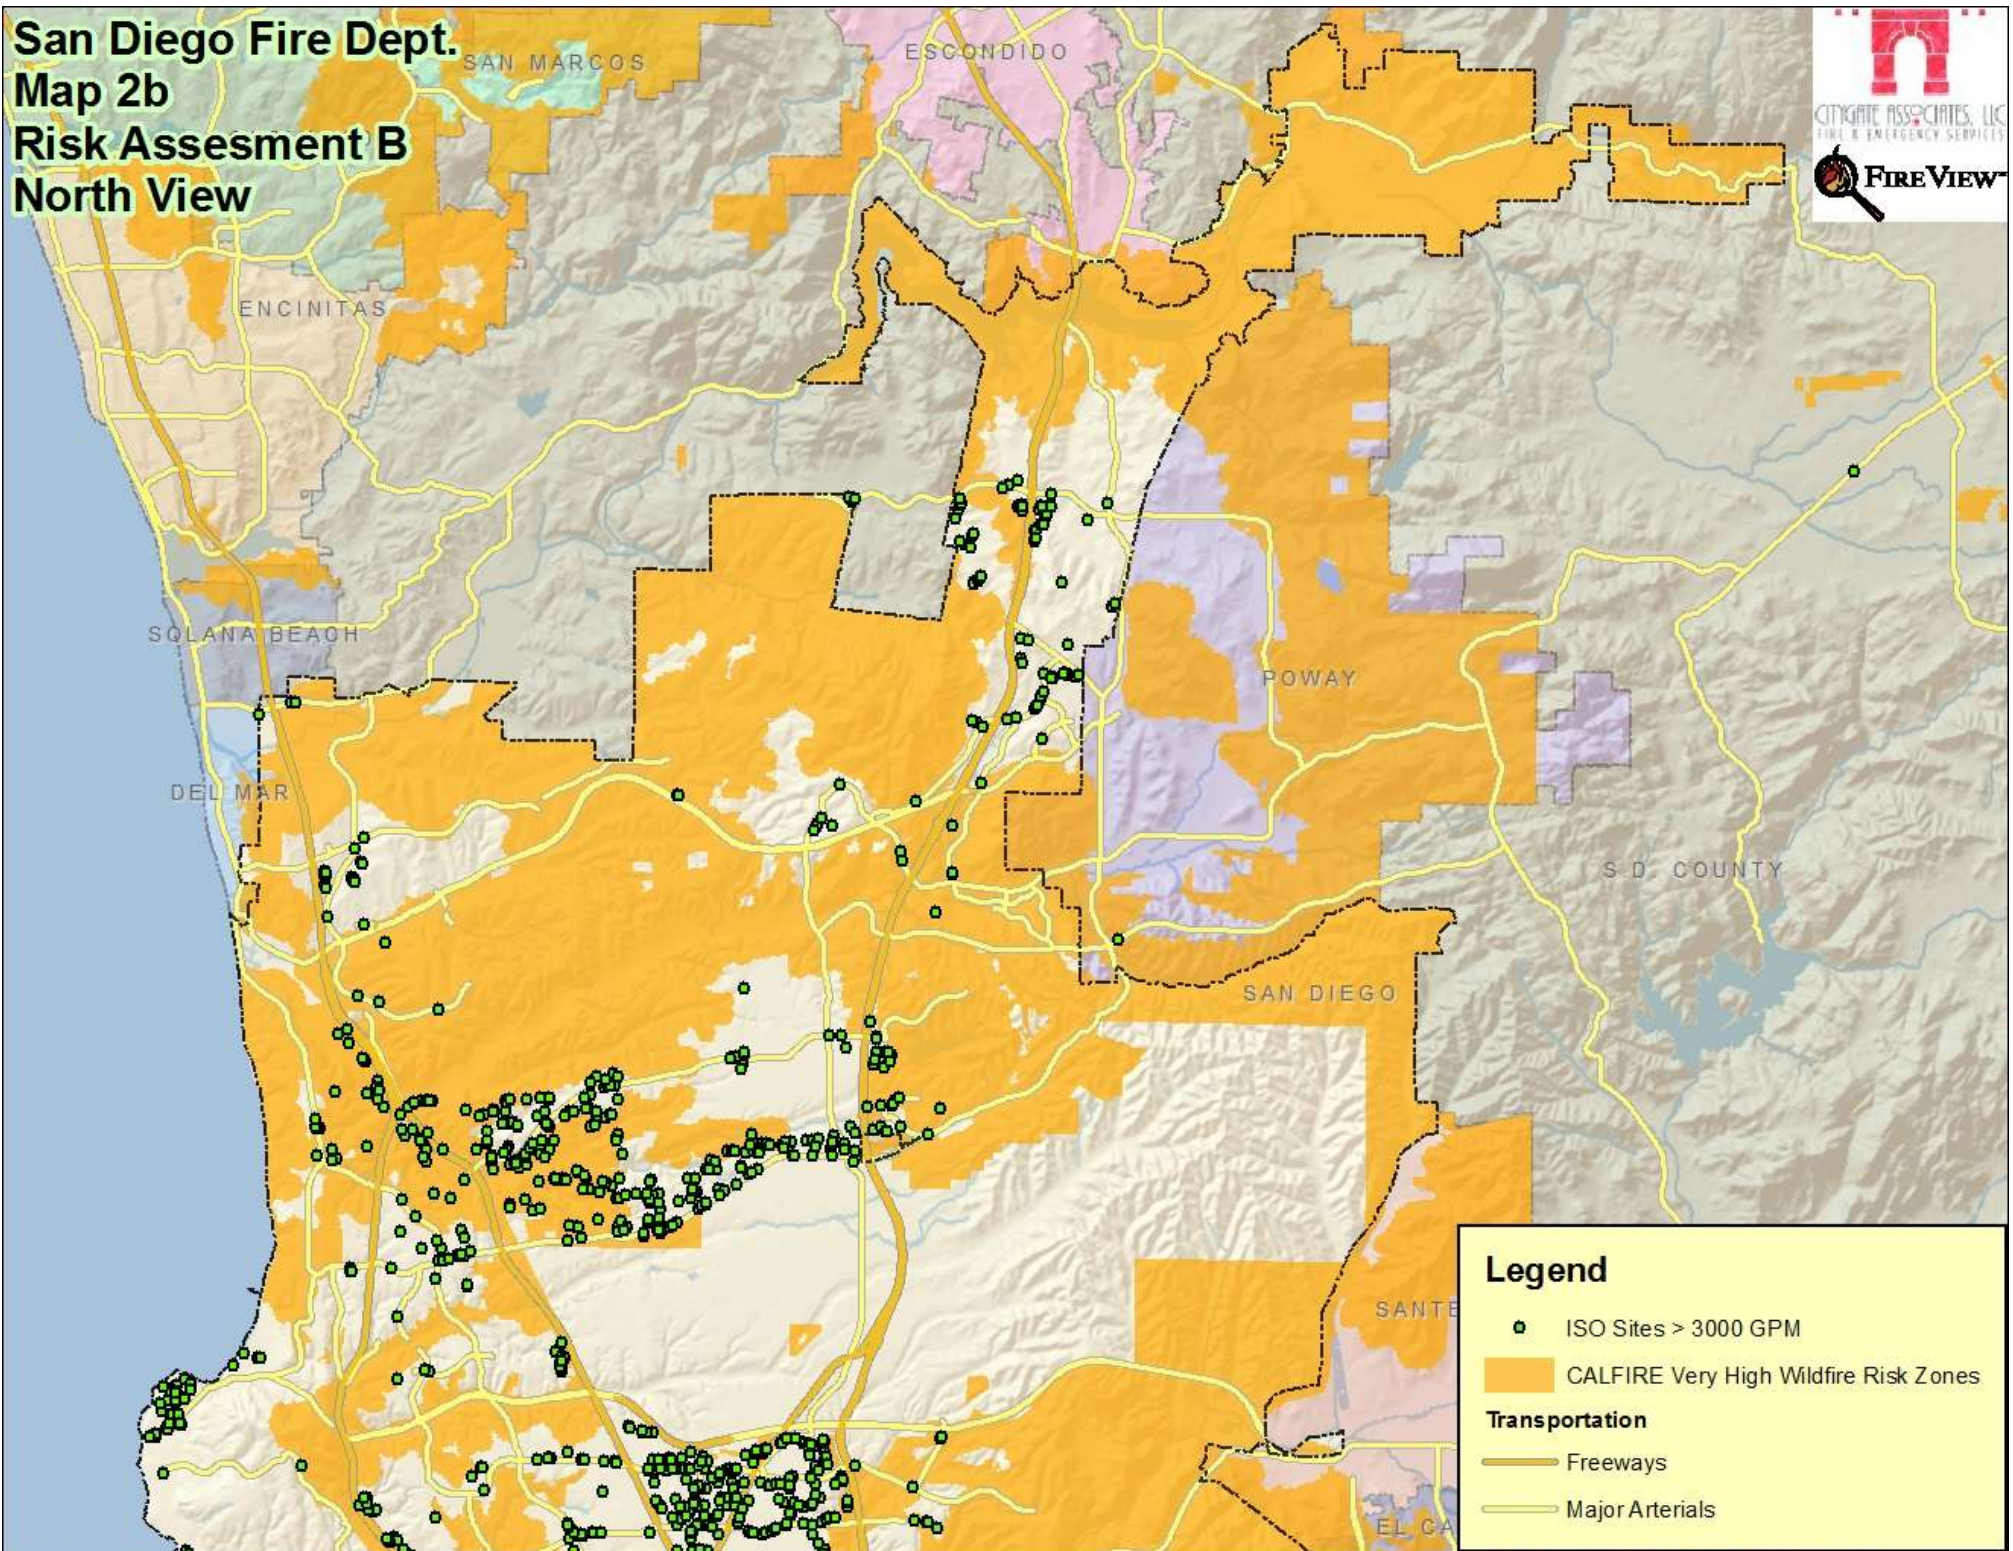

San Diego Fire Dept. Map 2a Risk Assessment A South View

Legend

- ISO Sites > 3000 GPM

Population by Engine Areas

- Rural (no color)
- Suburban
- Urban

Transportation

- Freeways
- Major Arterials

**San Diego Fire Dept.
Map 2b
Risk Assessment B
North View**