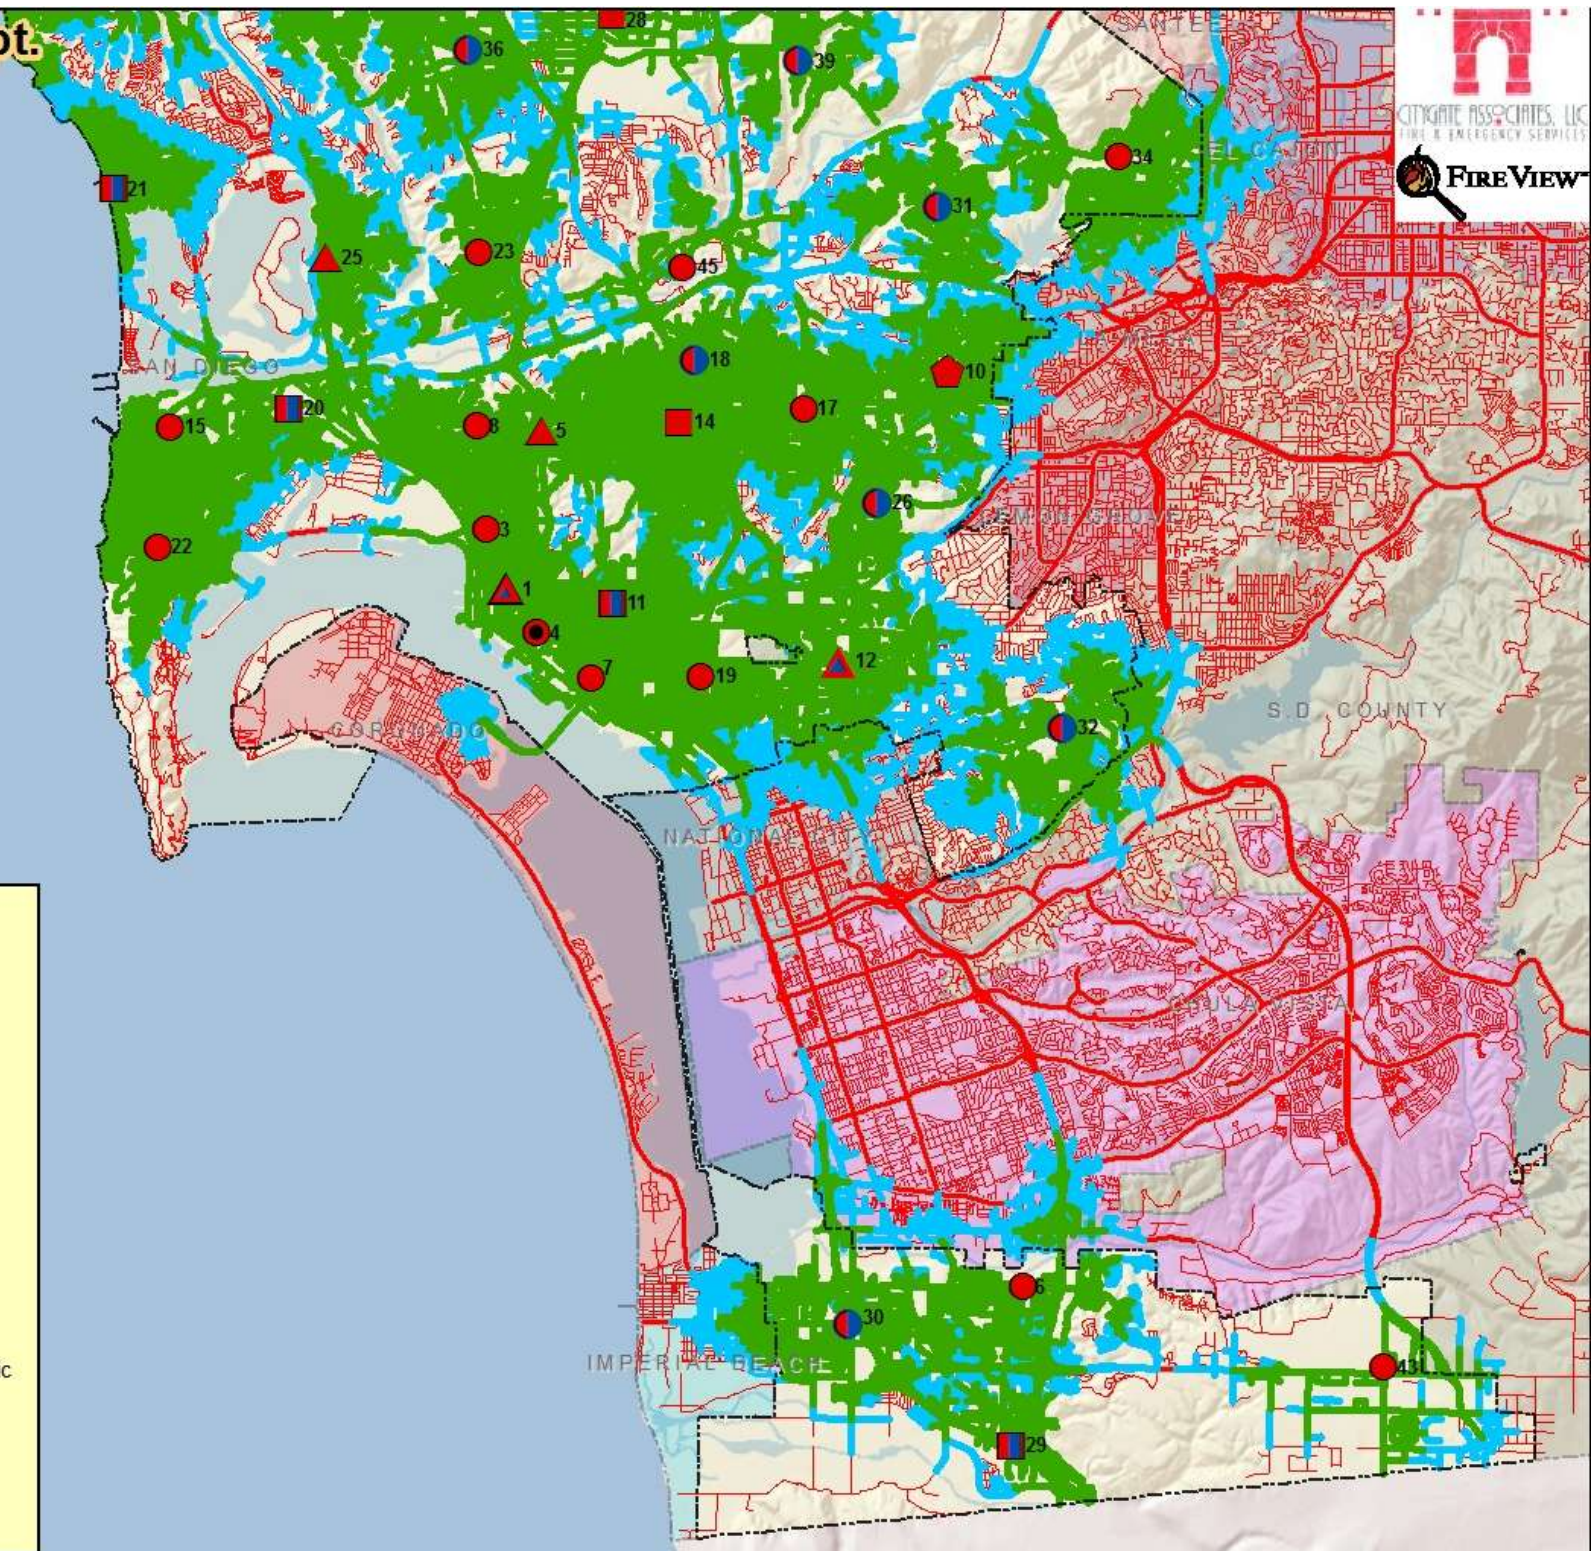

San Diego Fire Dept. Map 17 4 and 5 Minute Coverage Gaps South View

Legend

- 4 Minute Travel Engines
- 5 Minute Travel Engines

Fire Stations

- Engine
- Engine, Rescue
- Engine, Medic
- ▲ Engine, Chief
- ▲ Engine, Truck, Chief, Medic
- ▲ 2 Engines, Truck, Chief, Medic
- Engine, Truck, Chief
- Engine, Truck
- Engine, Truck, Medic