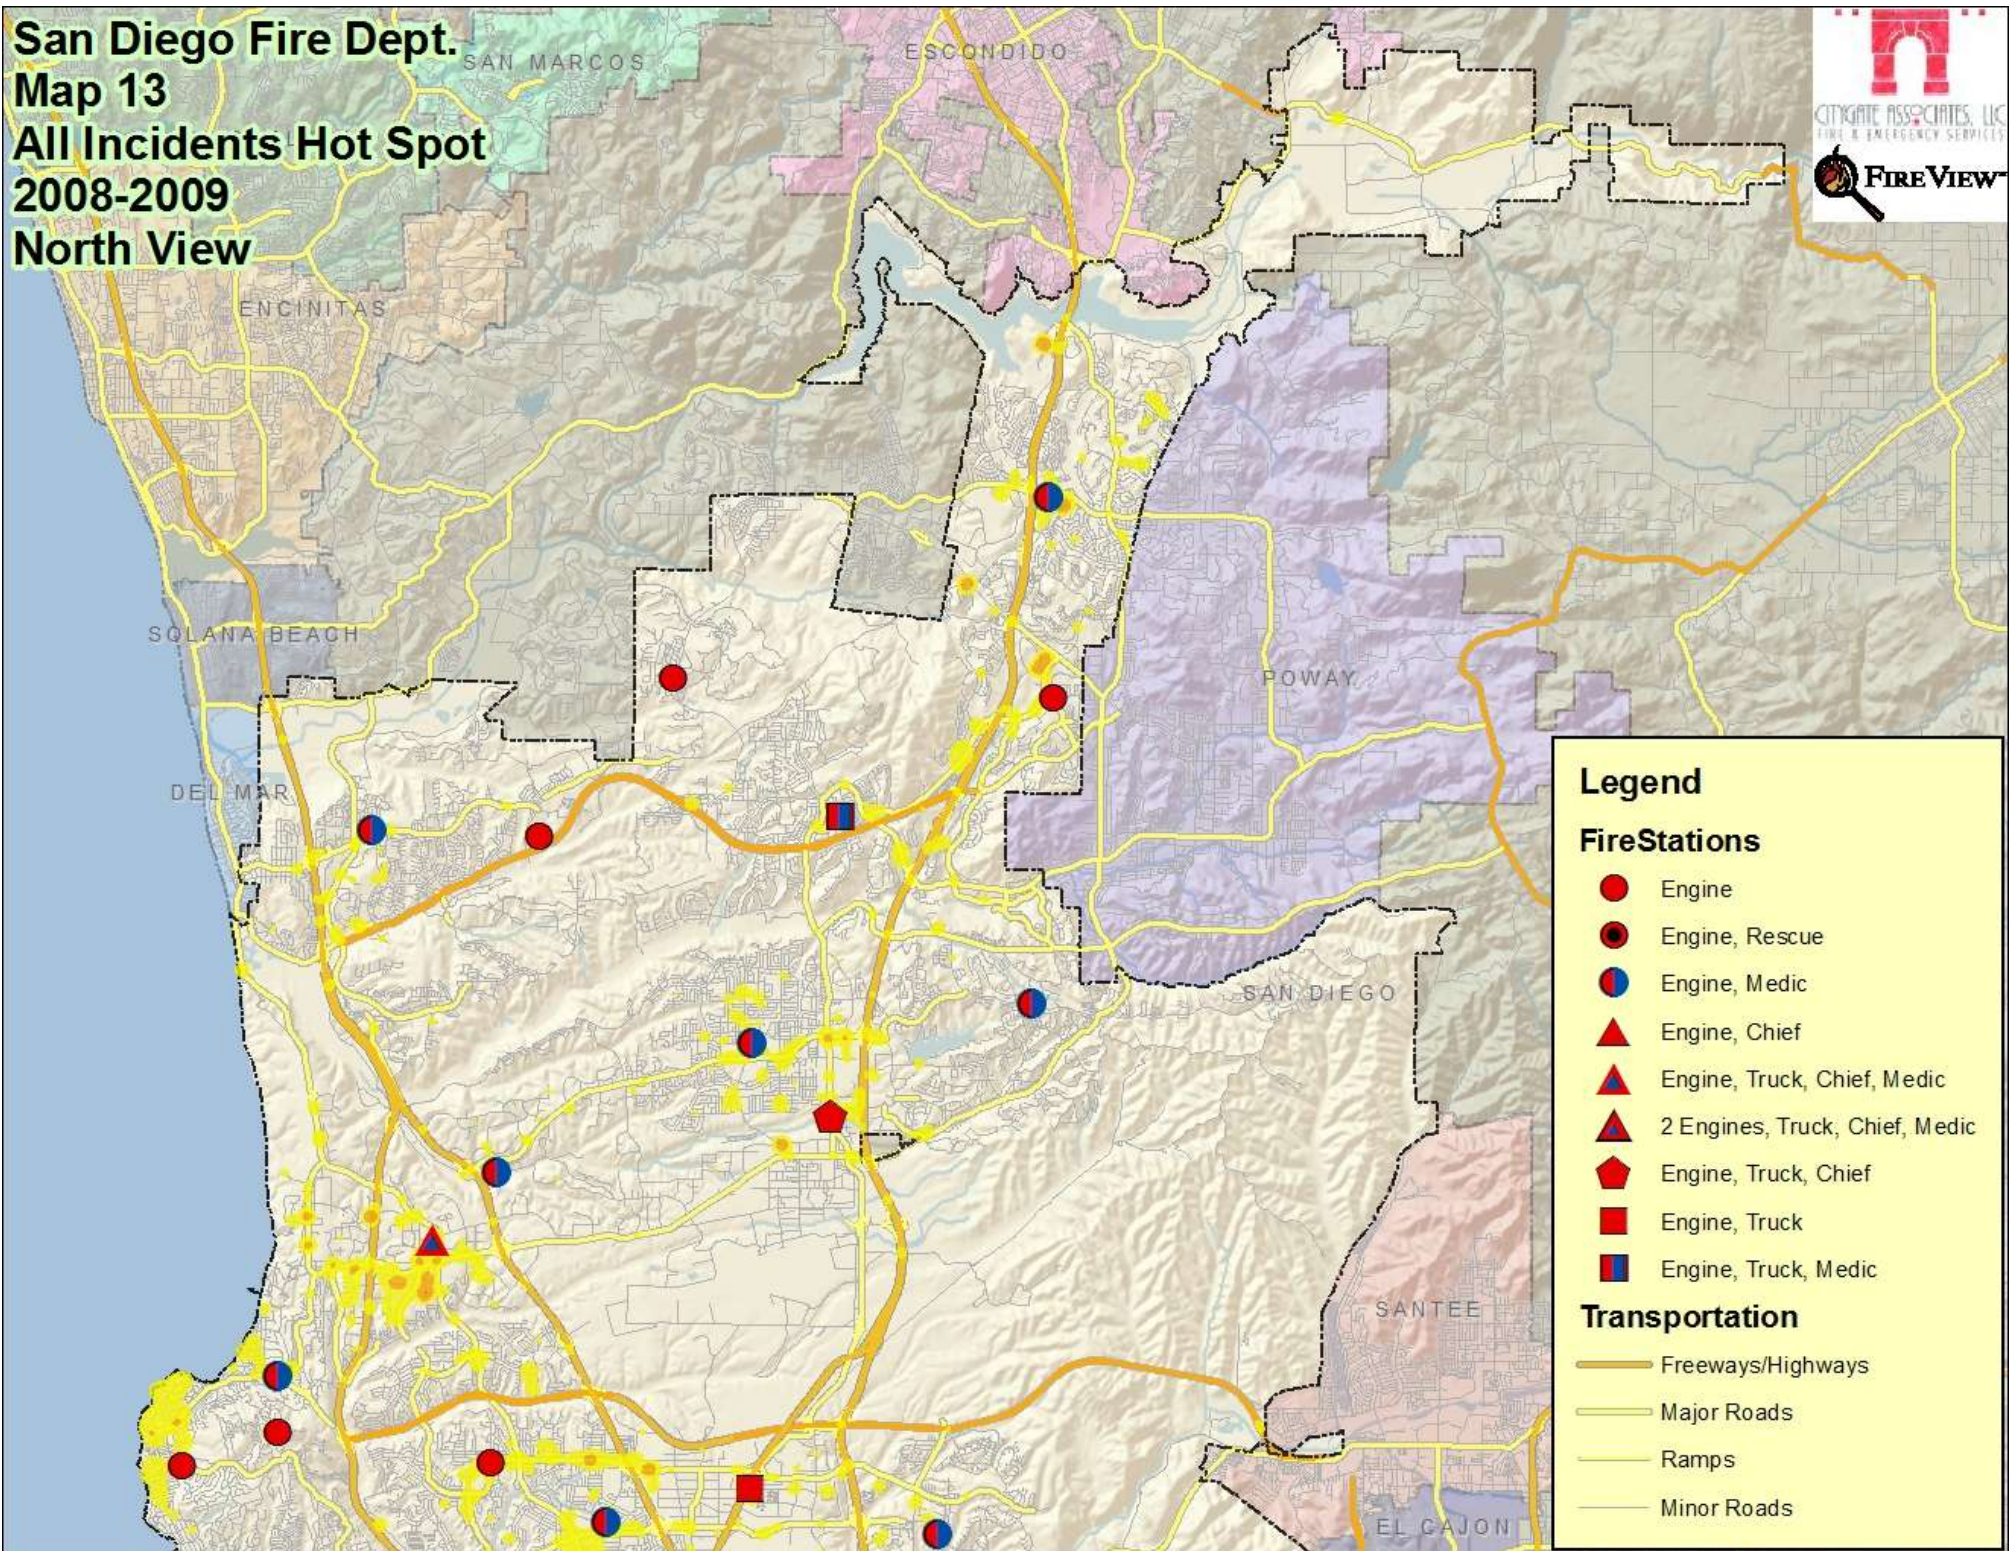

Transportation

- Freeways/Highways
- Major Roads
- Ramps
- Minor Roads

**San Diego Fire Dept.
Map 13
All Incidents Hot Spot
2008-2009
North View**

Legend

FireStations

- Engine
- Engine, Rescue
- Engine, Medic
- ▲ Engine, Chief
- ▲ Engine, Truck, Chief, Medic
- ▲ 2 Engines, Truck, Chief, Medic
- ◆ Engine, Truck, Chief
- Engine, Truck
- Engine, Truck, Medic