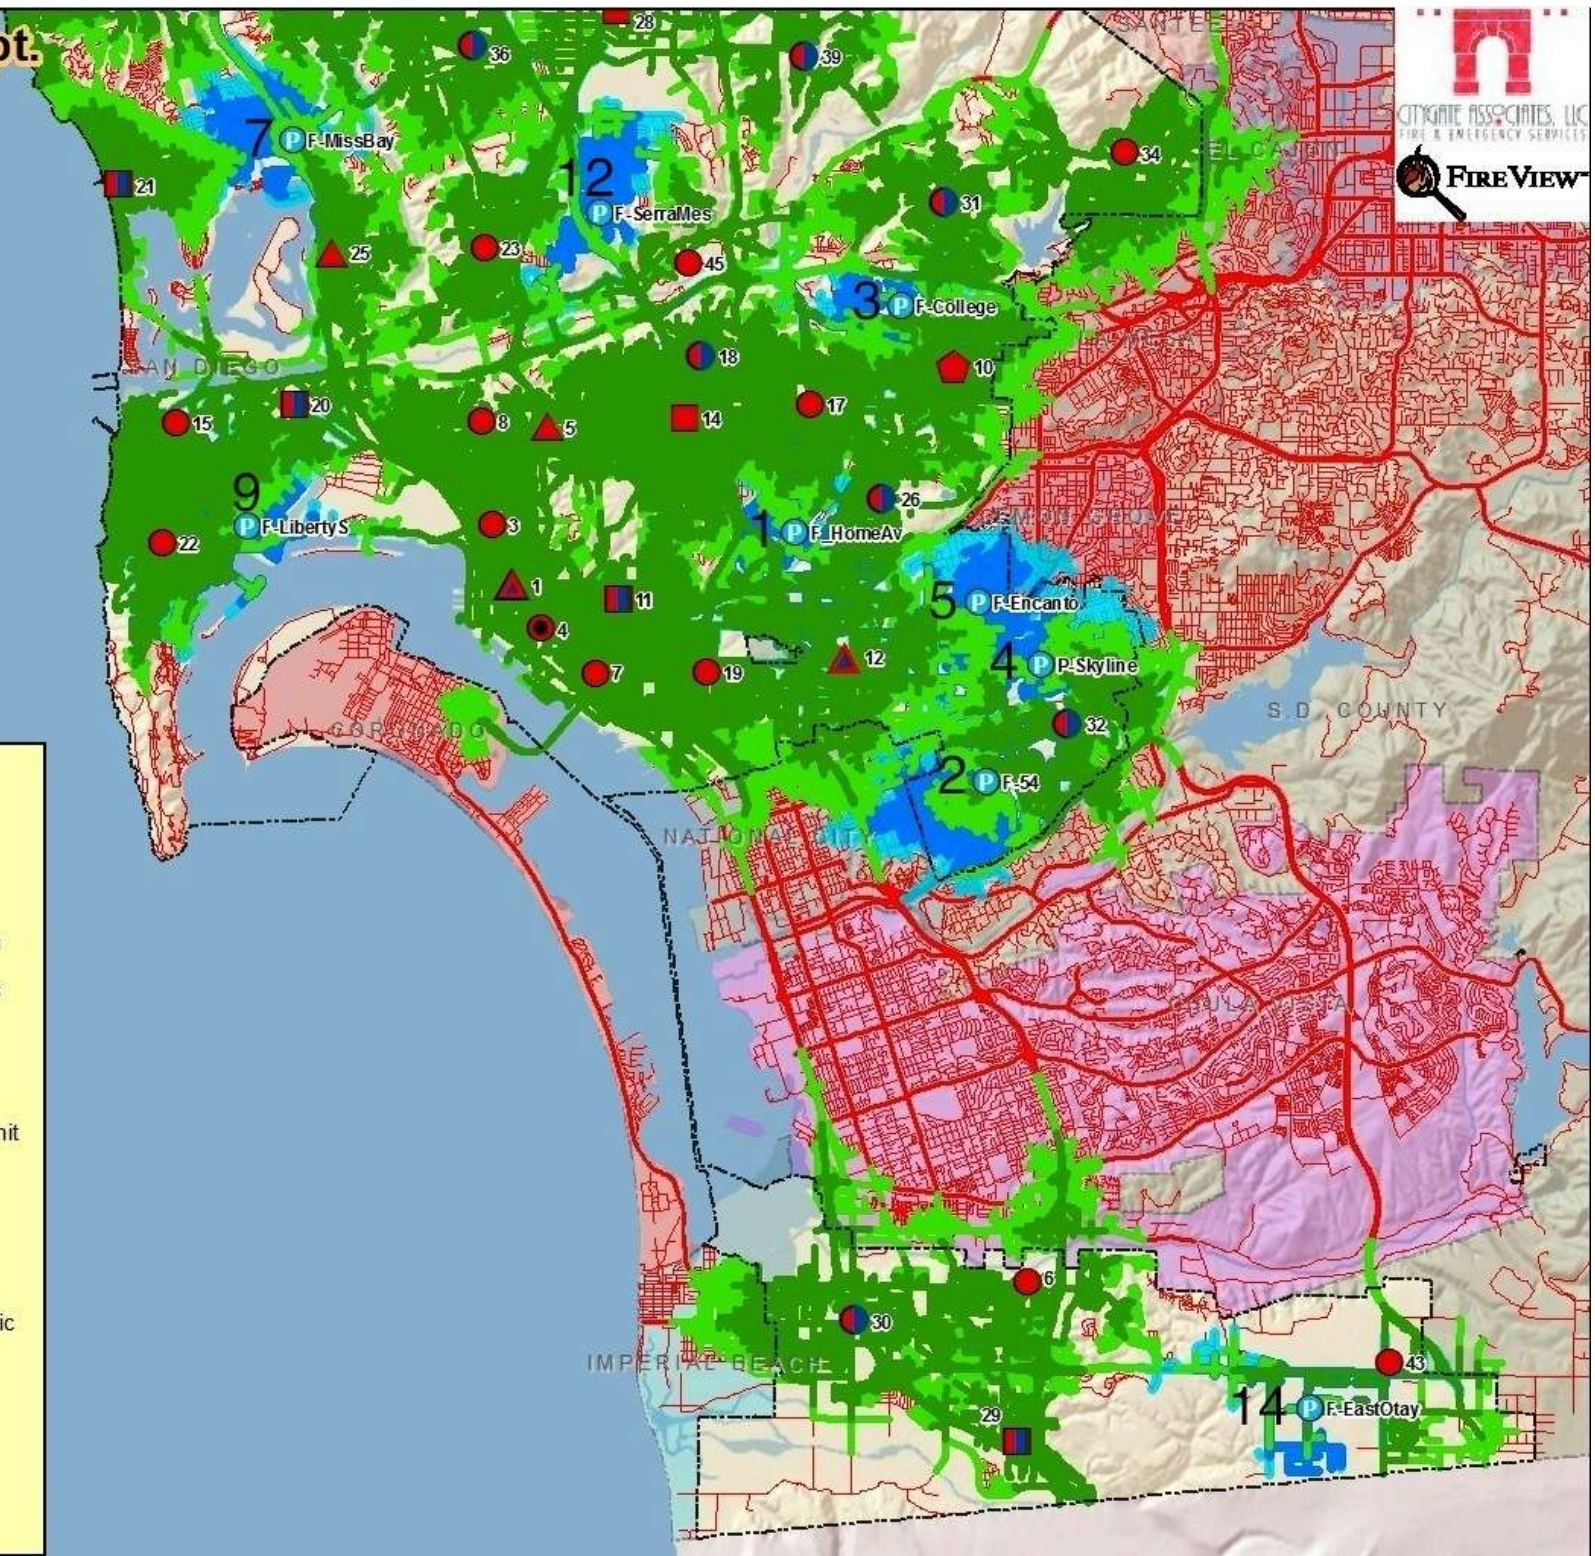

San Diego Fire Dept. Map 18 Coverage With Gap Stations South View

Legend

- 4 Minute Travel Engines
- 5 Minute Travel Engines
- 4 Minute Travel Gap Stations
- 5 Minute Travel Gap Stations

Fire Stations

- Engine
- 2 Engine/Rescue or Brush Unit
- Engine, Medic
- ▲ Engine, Chief
- ▲ Engine, Truck, Chief, Medic
- ▲ 2 Engines, Truck, Chief, Medic
- ◆ Engine, Truck, Chief
- Engine, Truck
- Engine, Truck, Medic
- P Gap Stations