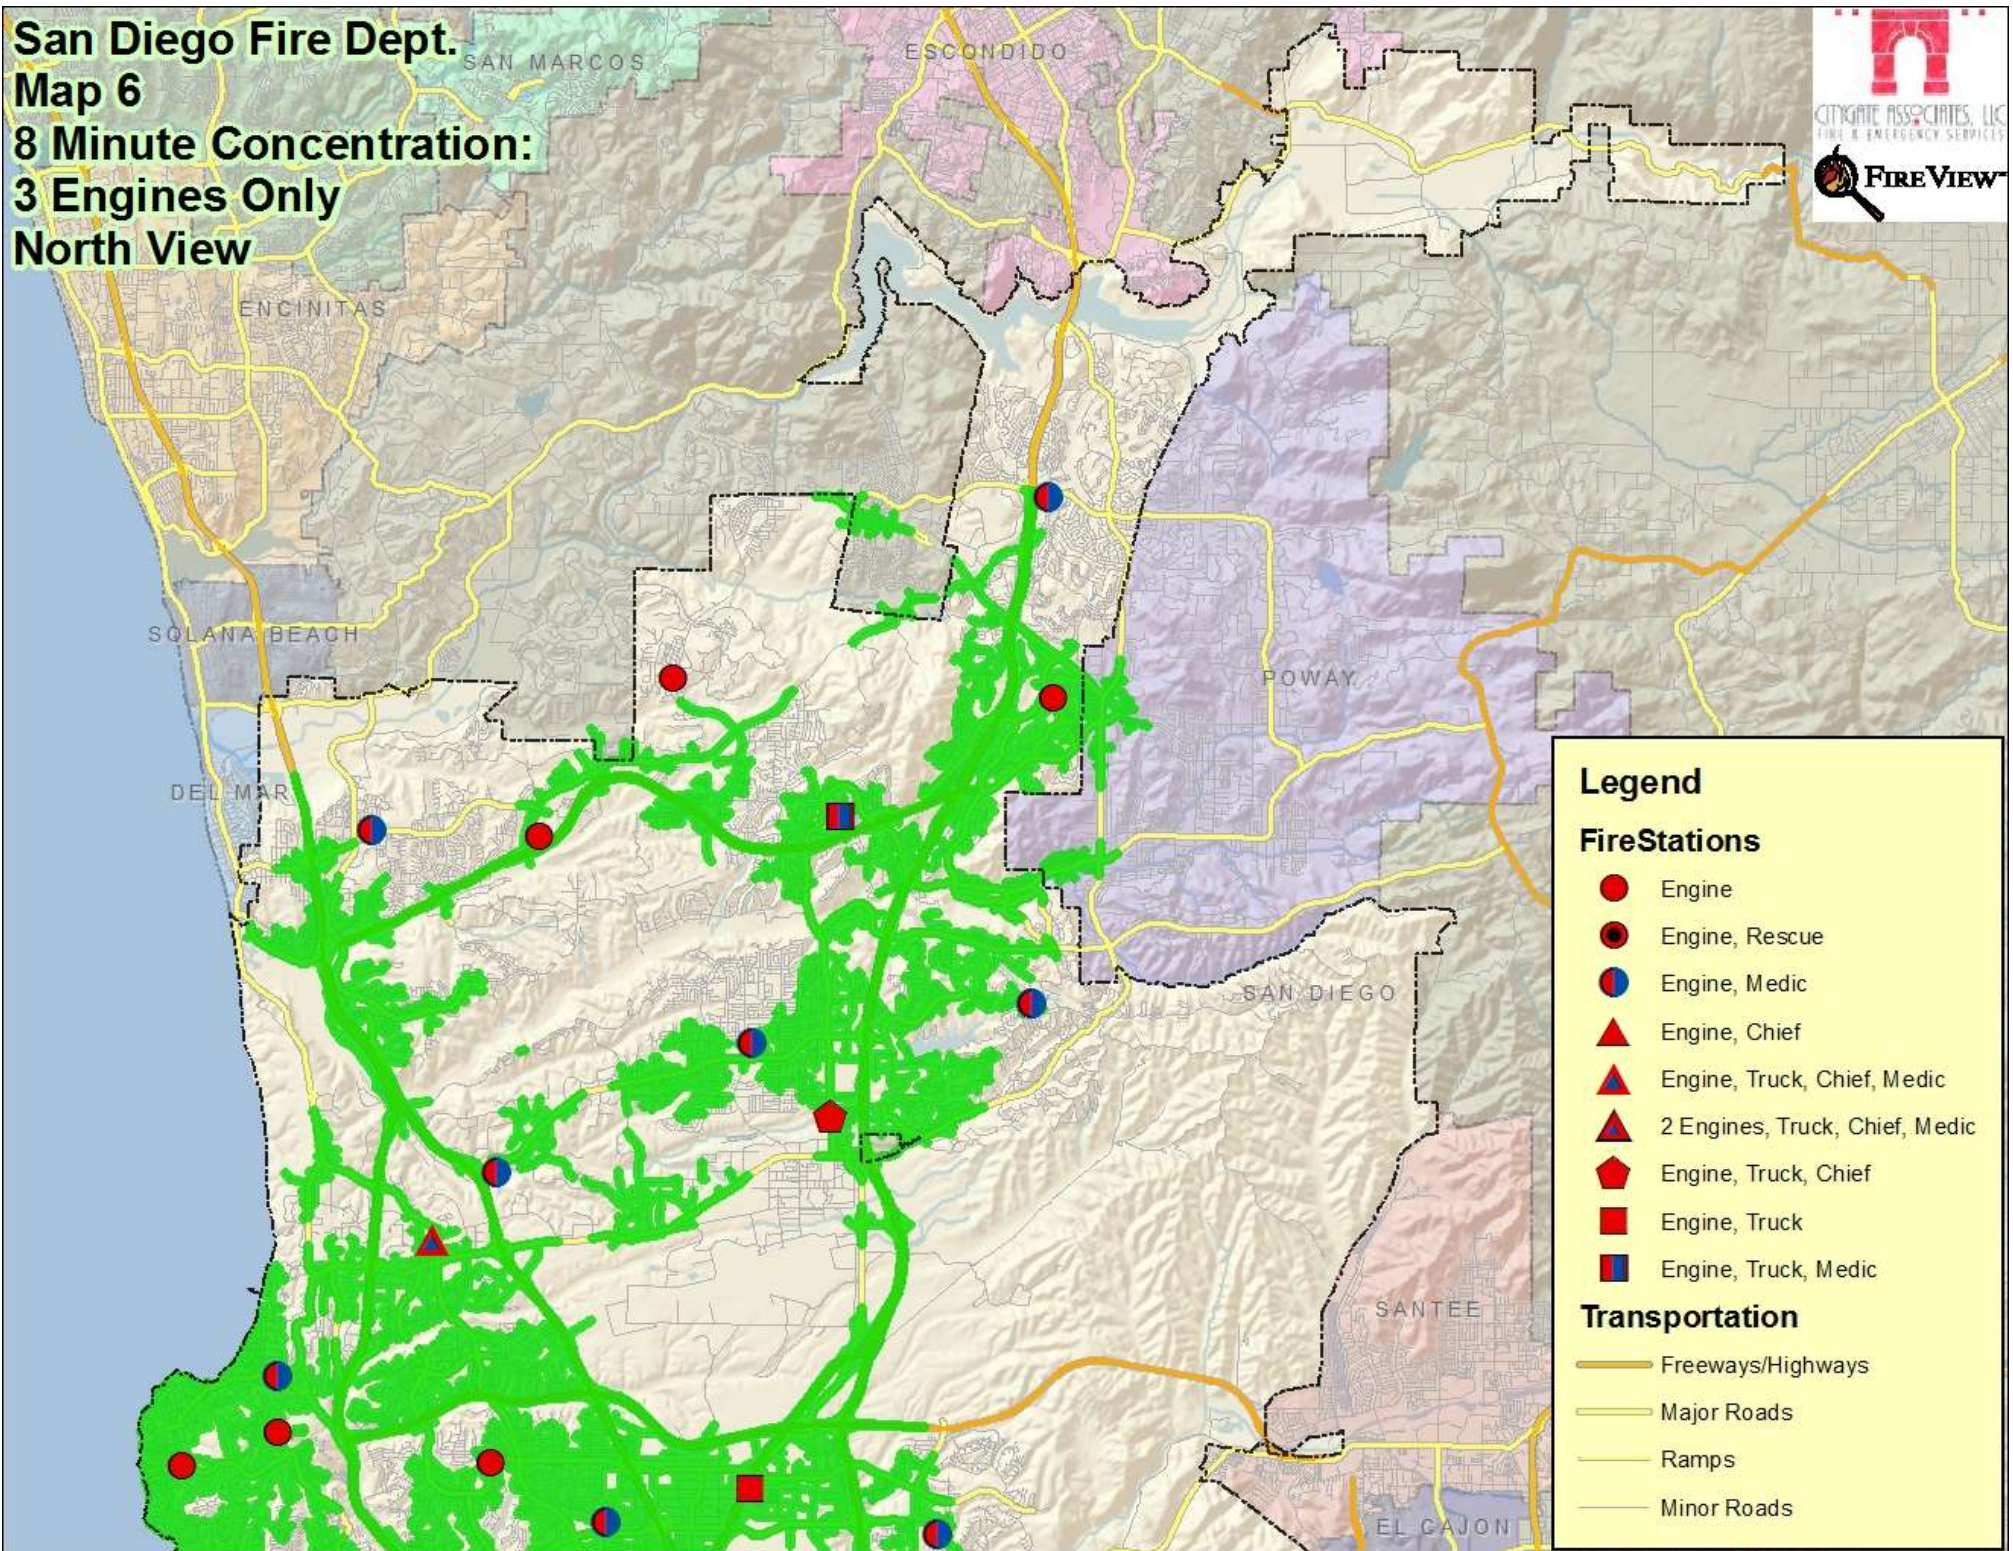

Transportation

- Freeways/Highways
- Major Roads
- Ramps
- Minor Roads

**San Diego Fire Dept.
Map 6
8 Minute Concentration:
3 Engines Only
North View**

**San Diego Fire Dept.
Map 6
8 Minute Concentration:
3 Engines Only
South View**