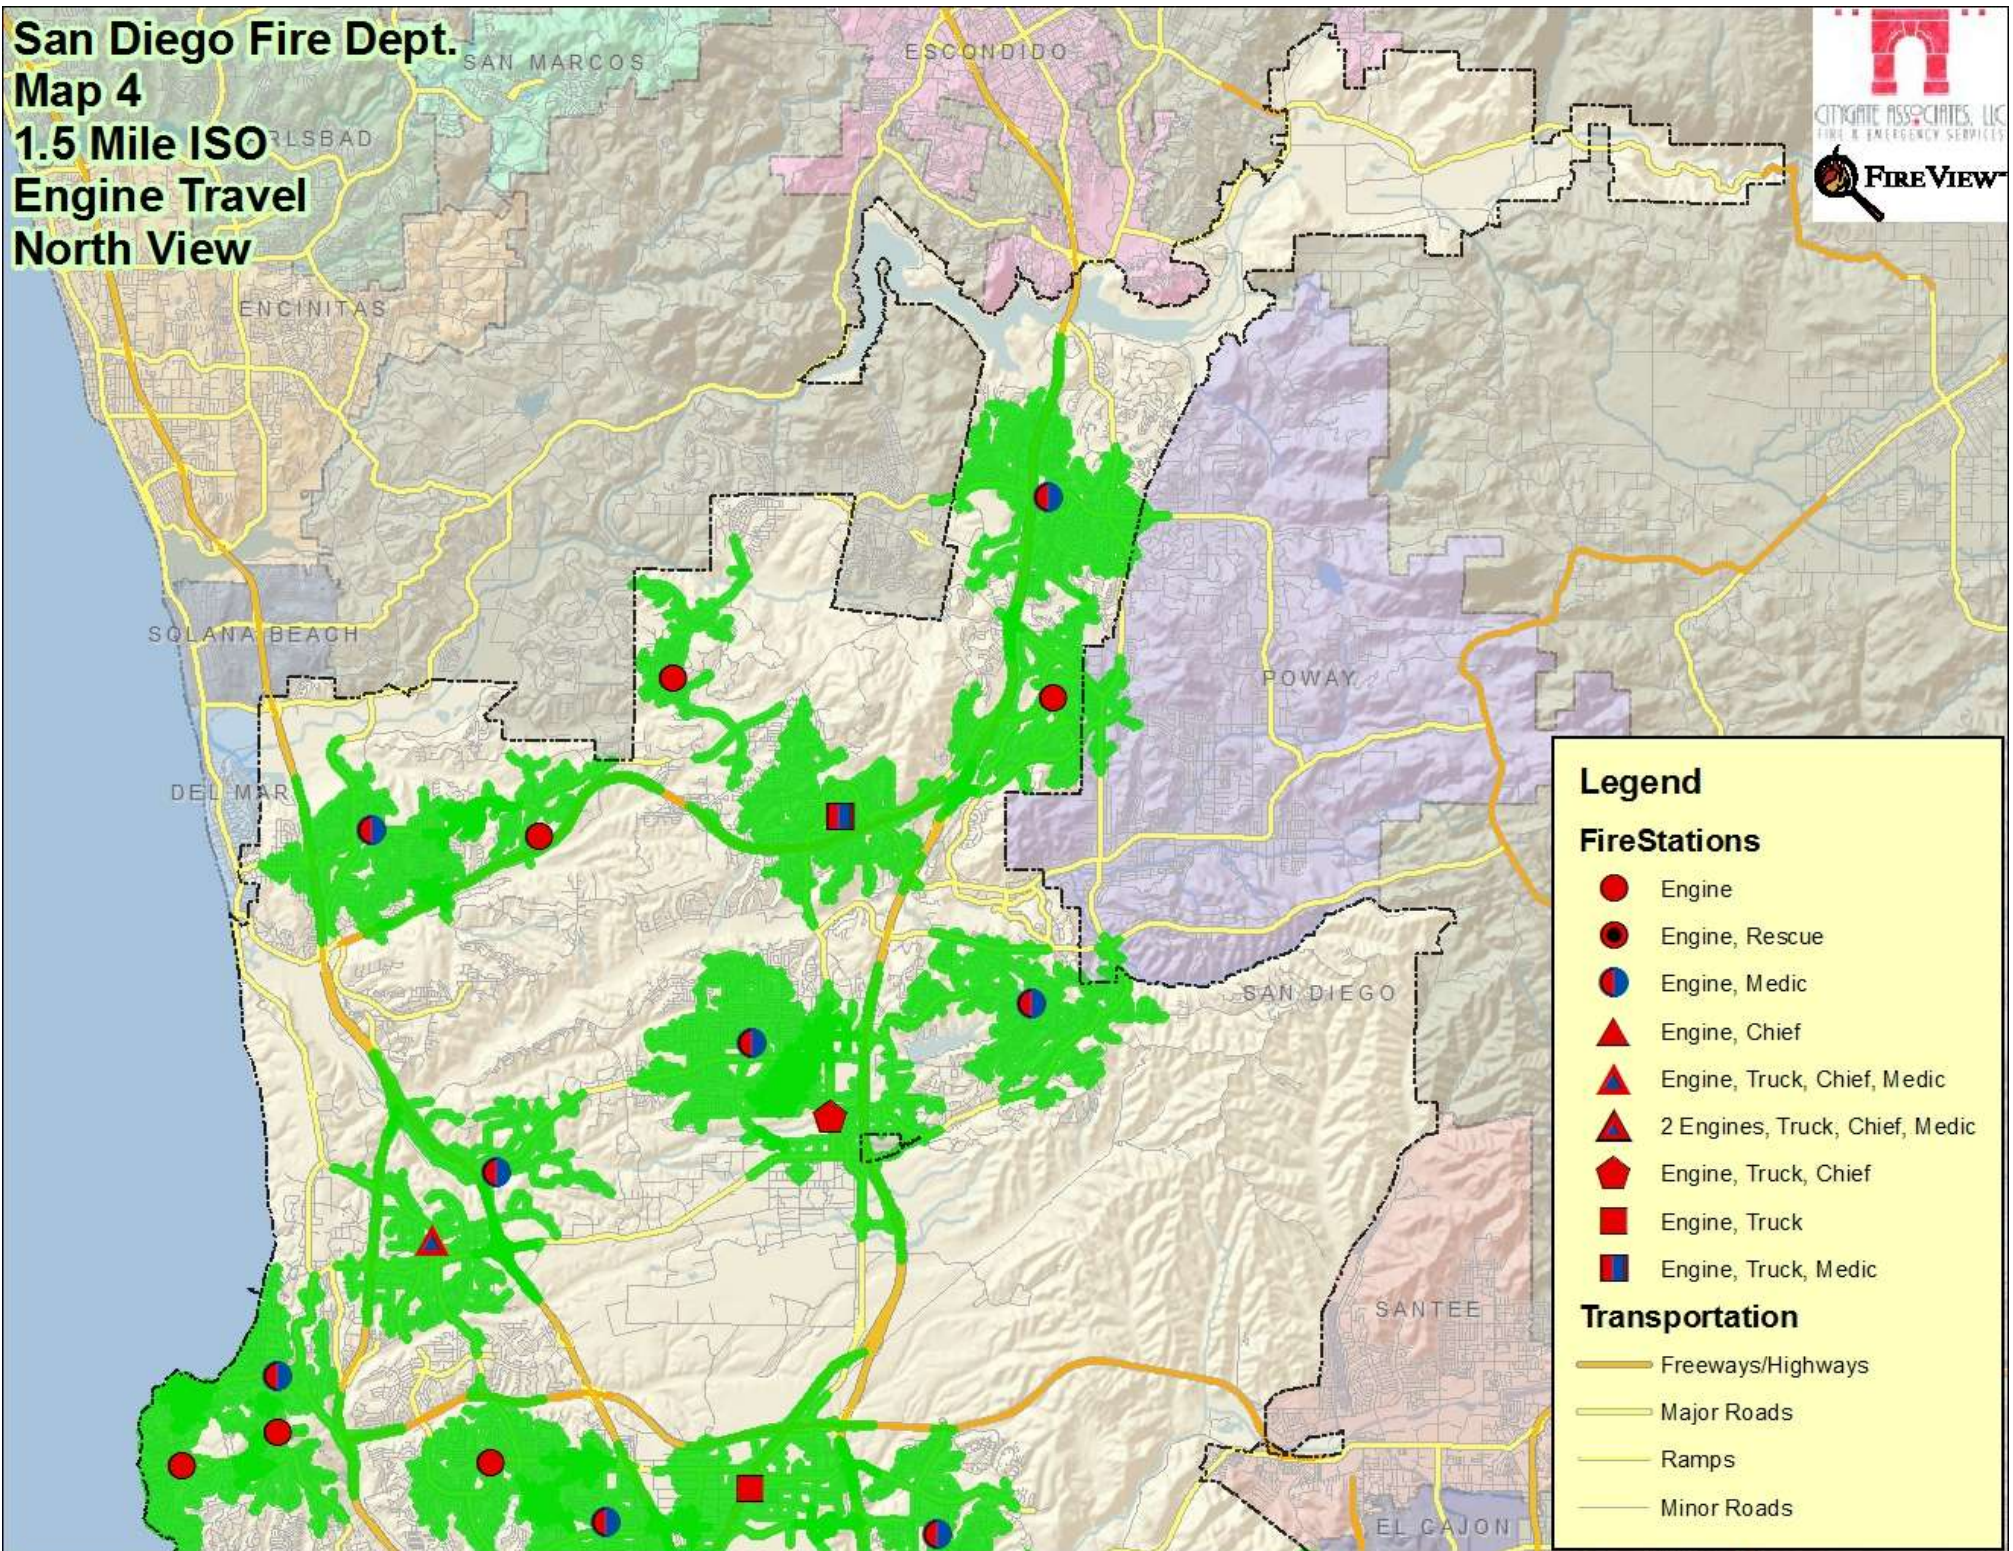

San Diego Fire Dept.
Map 4
1.5 Mile ISO
Engine Travel
North View

Legend

FireStations

- Engine
- Engine, Rescue
- Engine, Medic
- ▲ Engine, Chief
- ▲ Engine, Truck, Chief, Medic
- ▲ 2 Engines, Truck, Chief, Medic
- Engine, Truck, Chief
- Engine, Truck
- Engine, Truck, Medic

Transportation

- Freeways/Highways
- Major Roads
- Ramps
- Minor Roads