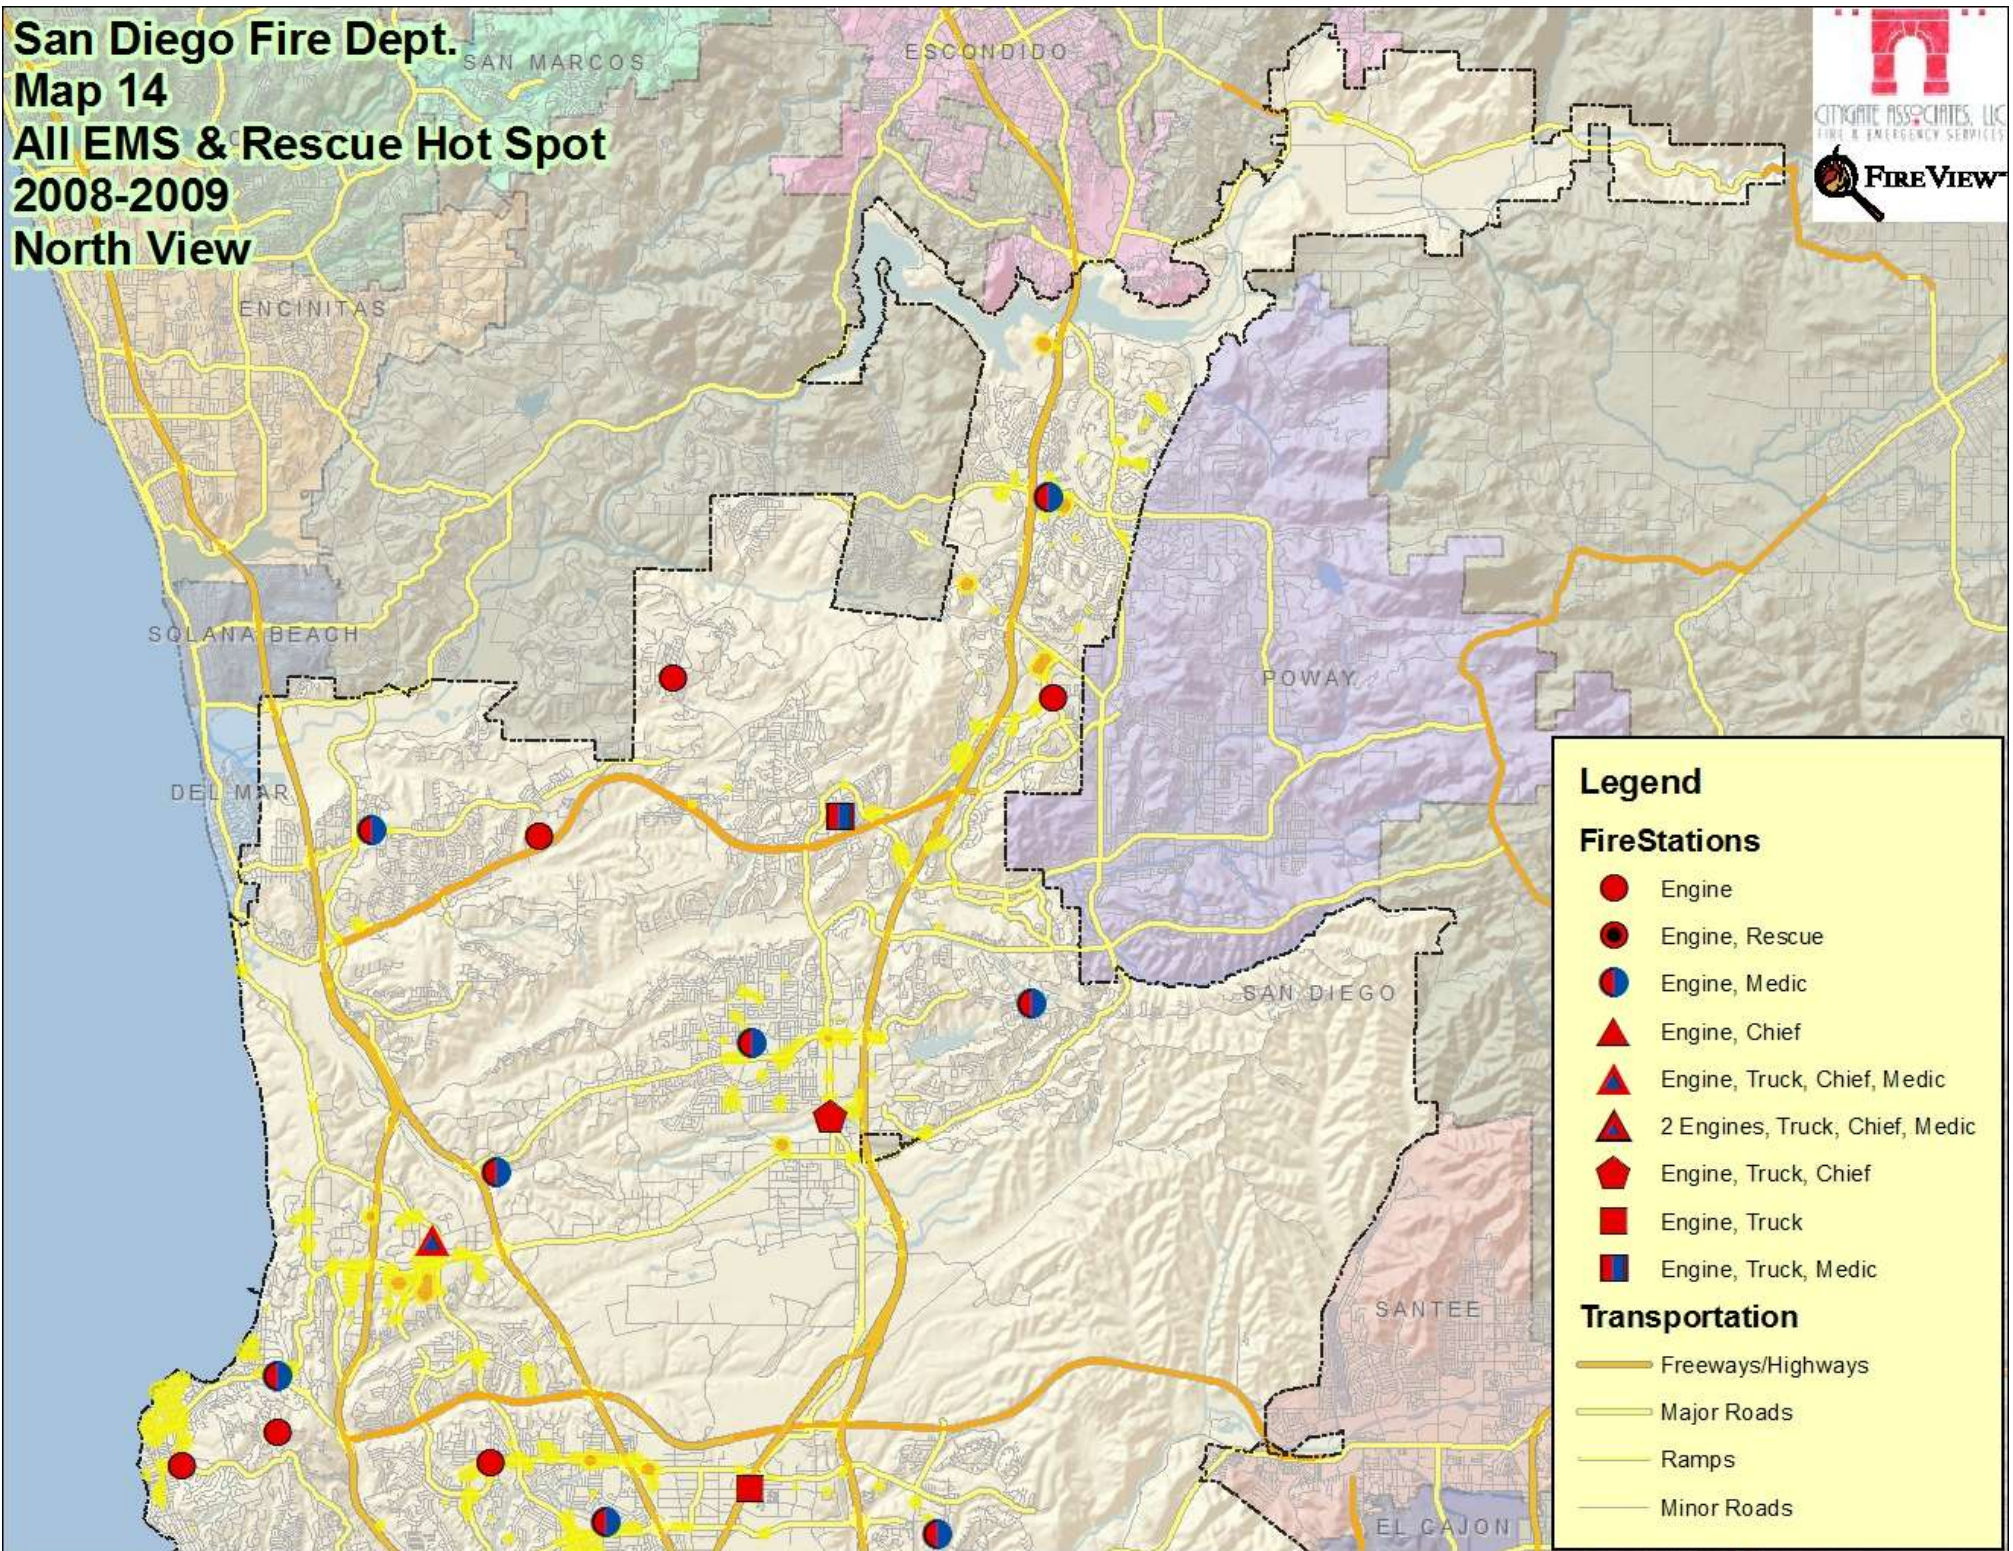

**San Diego Fire Dept.
Map 14
All EMS & Rescue Hot Spot
2008-2009
North View**

Legend

FireStations

- Engine
- Engine, Rescue
- Engine, Medic
- ▲ Engine, Chief
- ▲ Engine, Truck, Chief, Medic
- ▲ 2 Engines, Truck, Chief, Medic
- Engine, Truck, Chief
- Engine, Truck
- Engine, Truck, Medic

Transportation

- Freeways/Highways
- Major Roads
- Ramps
- Minor Roads