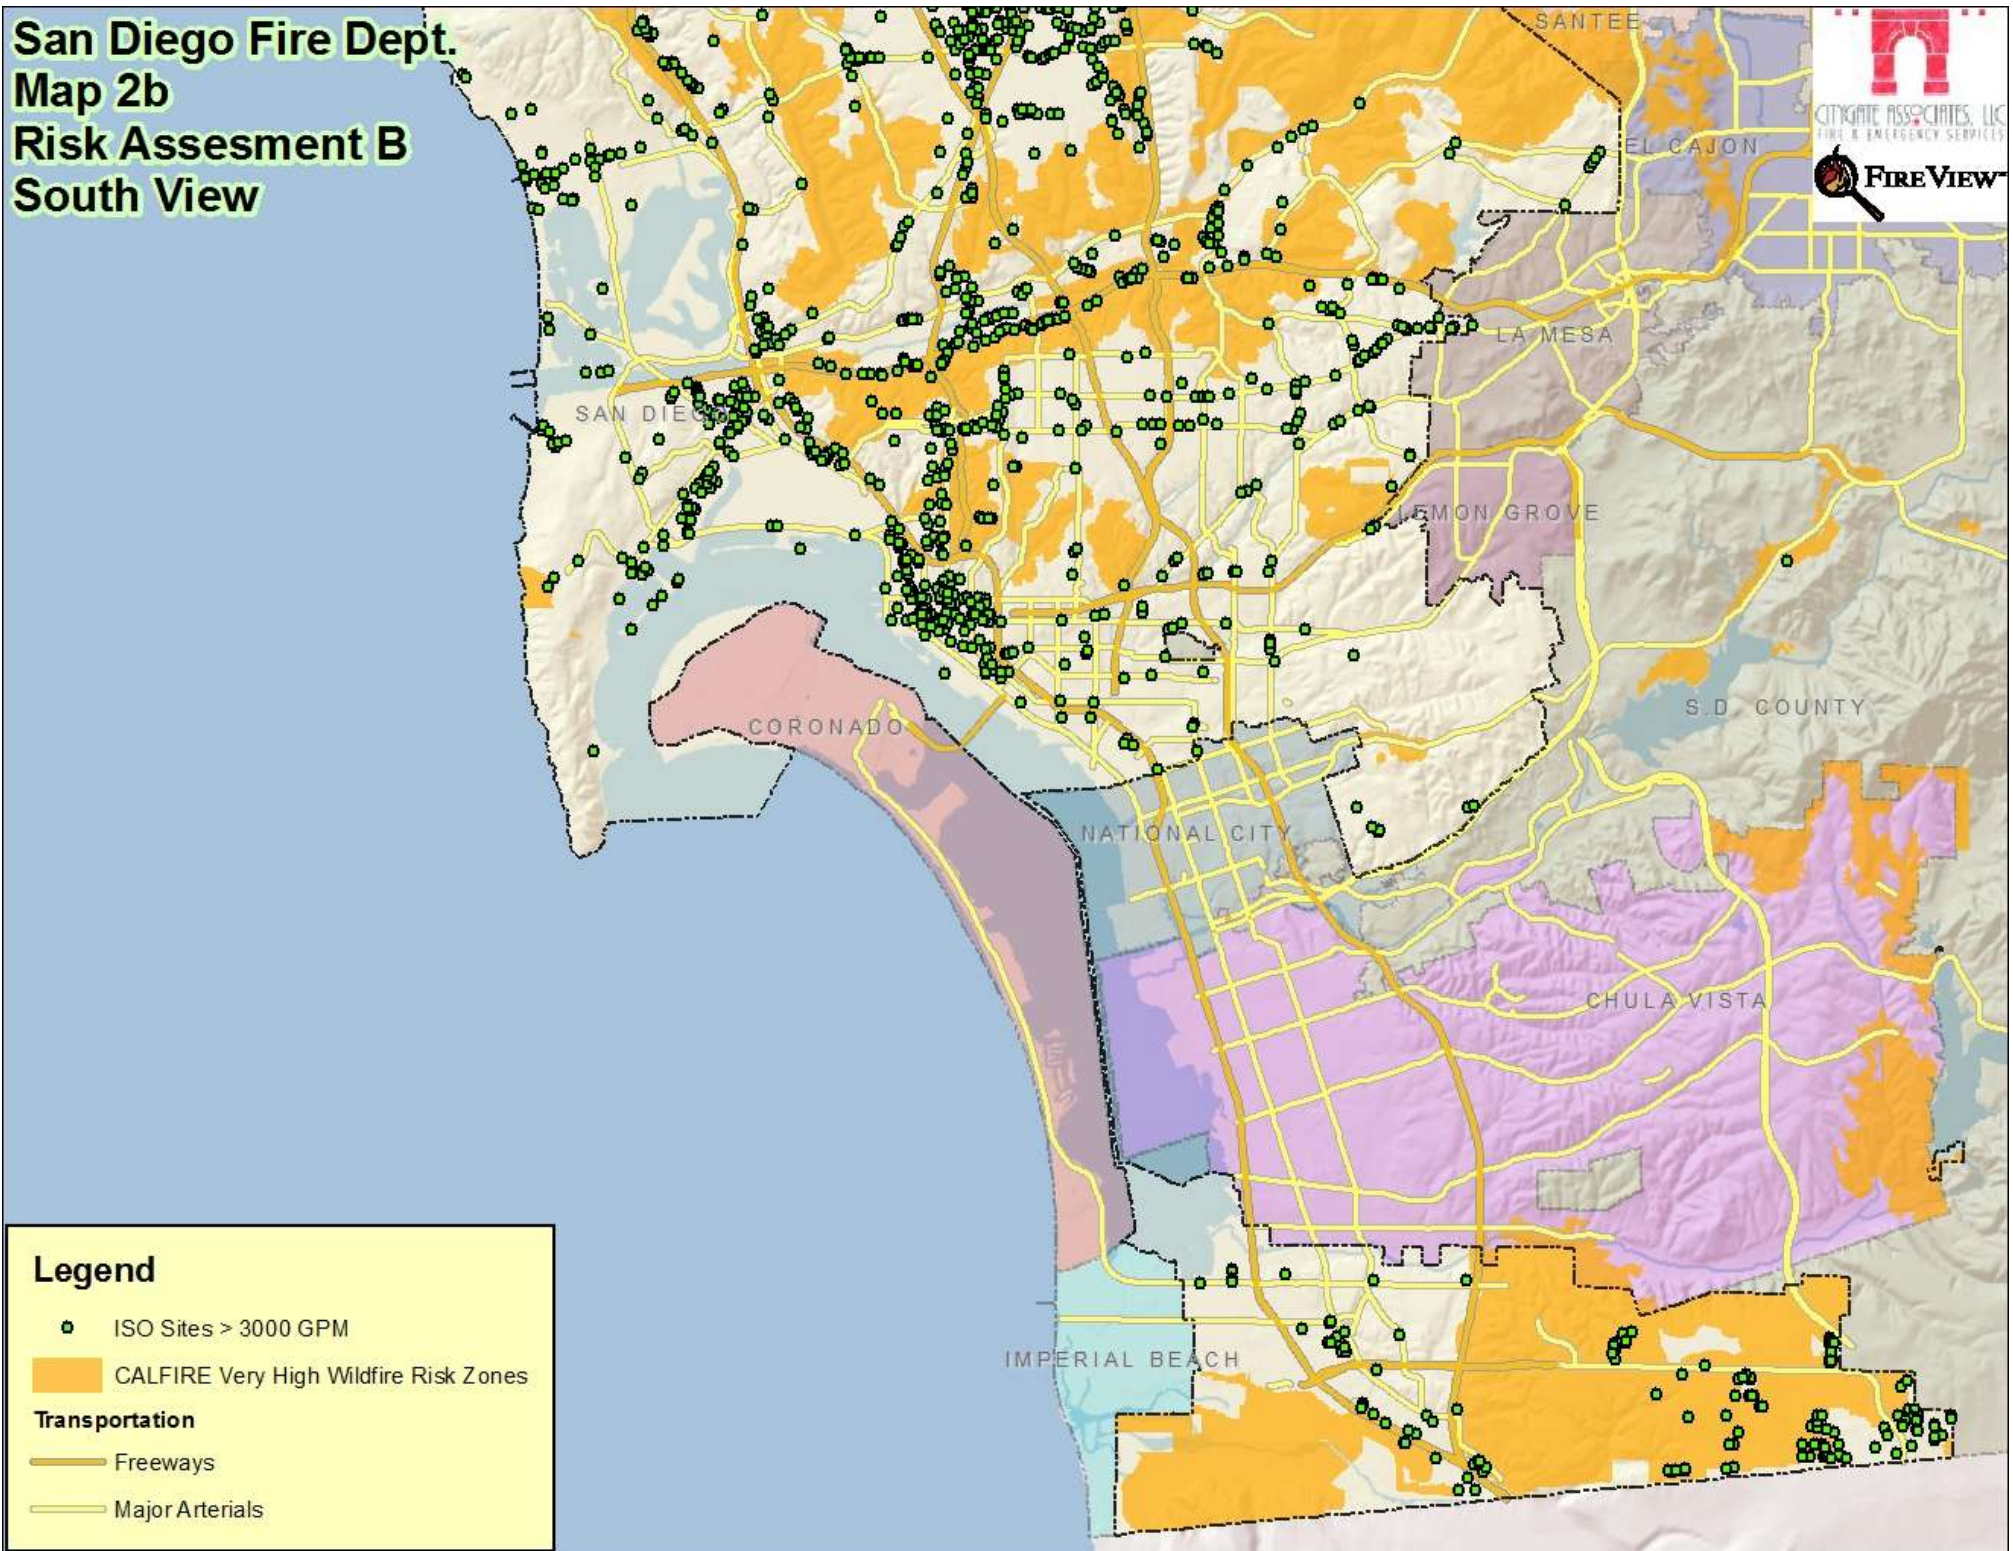

San Diego Fire Dept. Map 2b Risk Assessment B South View

Legend

- ISO Sites > 3000 GPM
- CALFIRE Very High Wildfire Risk Zones

Transportation

- Freeways
- Major Arterials