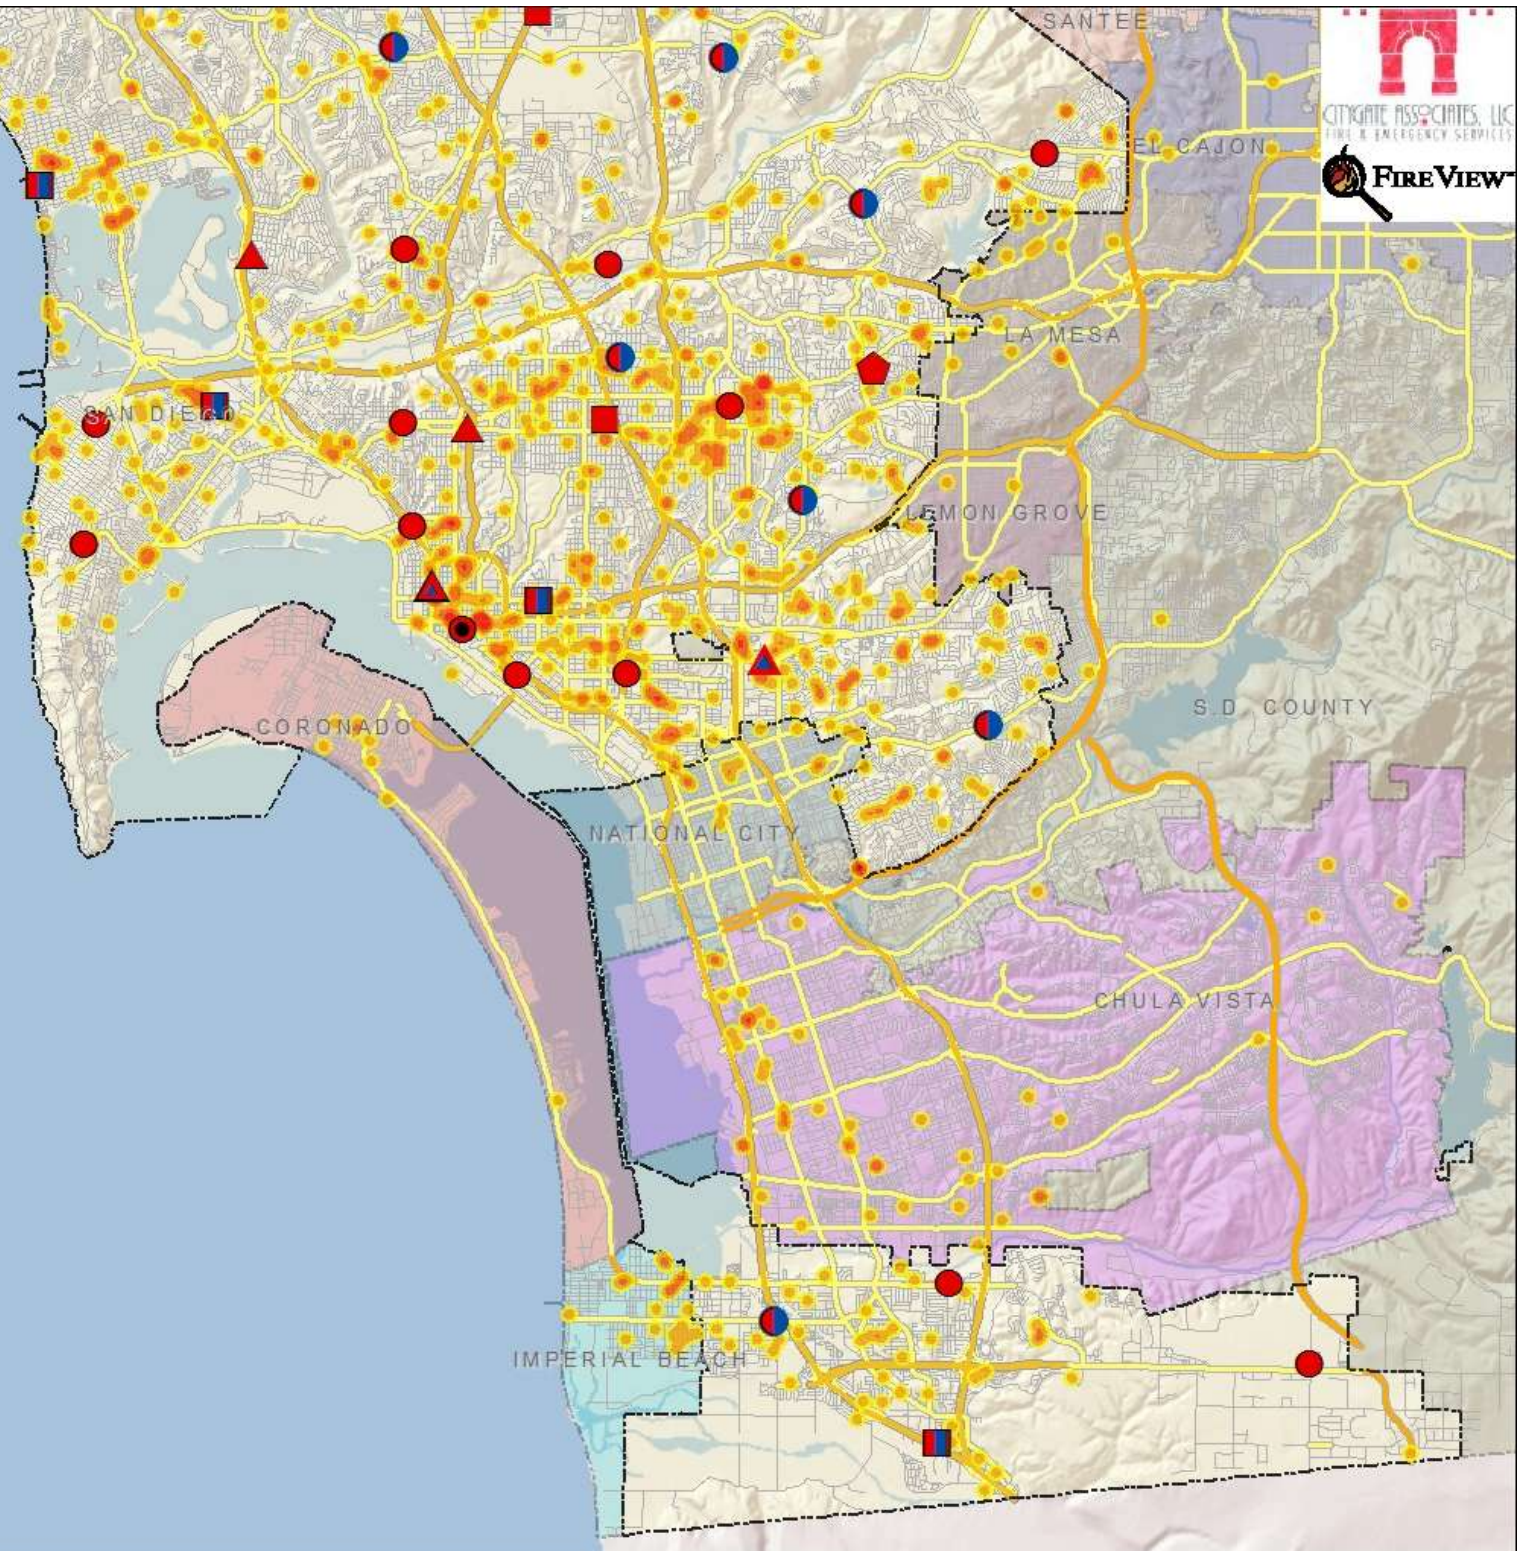

Transportation

- Freeways/Highways
- Major Roads
- Ramps
- Minor Roads

**San Diego Fire Dept.
Map 17
4 and 5 Minute
Coverage Gaps
North View**

Legend

- 4 Minute Travel Engines
- 5 Minute Travel Engines

Fire Stations