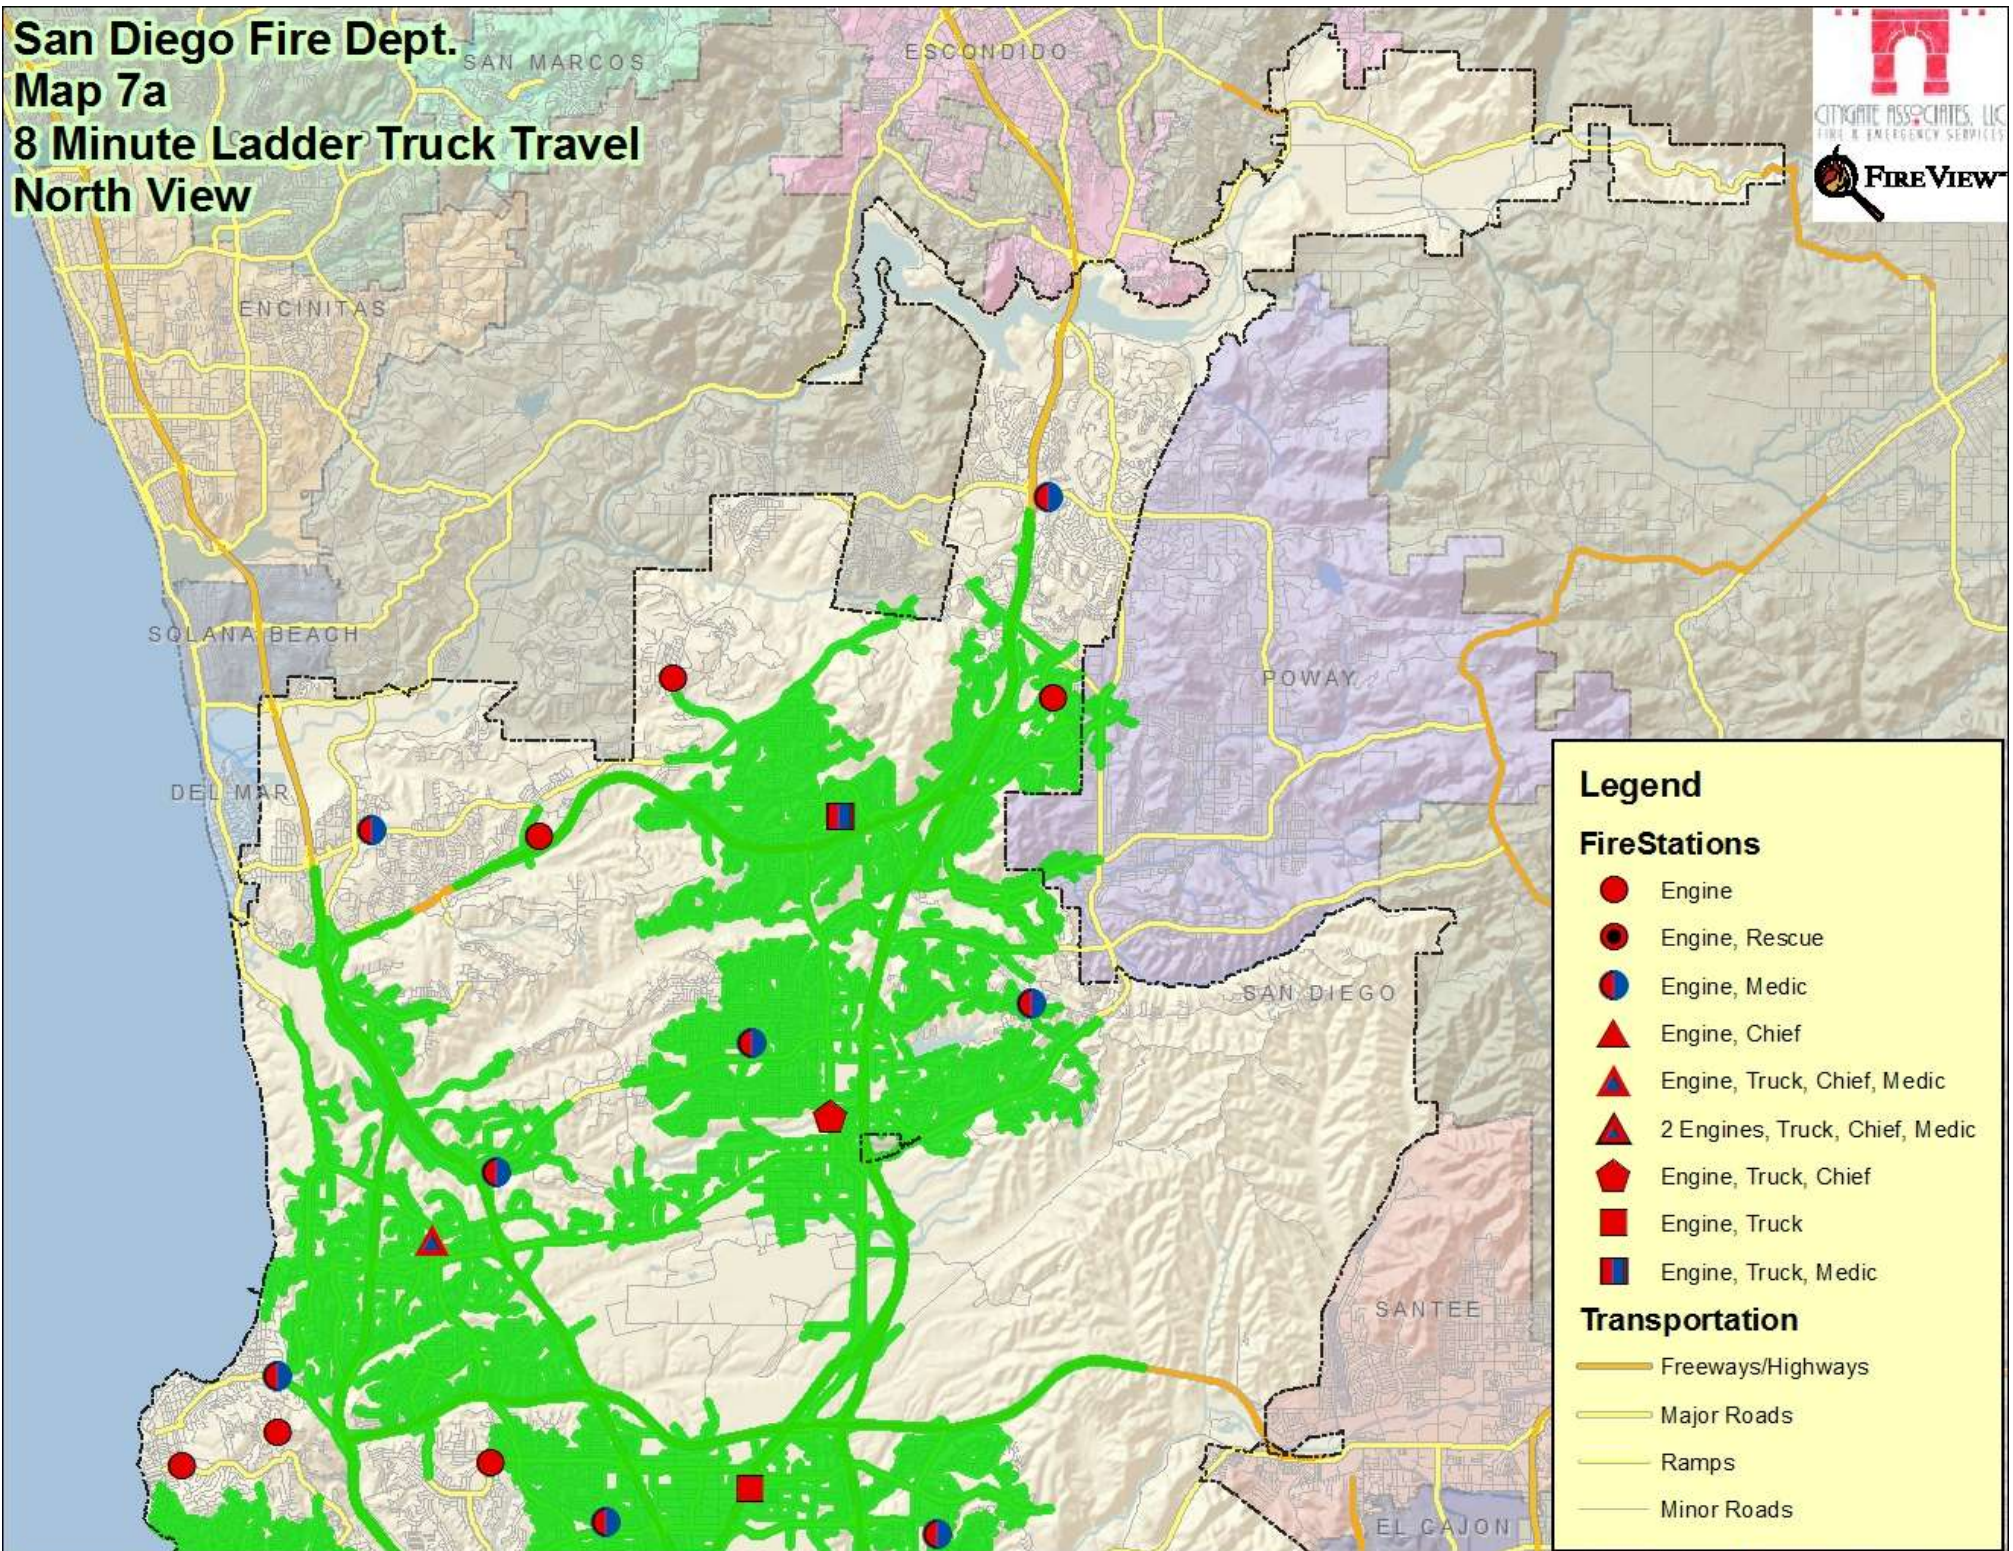

Transportation

- Freeways/Highways
- Major Roads
- Ramps
- Minor Roads

**San Diego Fire Dept.
Map 6
8 Minute Concentration:
3 Engines Only
North View**

**San Diego Fire Dept.
Map 6
8 Minute Concentration:
3 Engines Only
South View**

Transportation

- Freeways/Highways
- Major Roads
- Ramps
- Minor Roads

**San Diego Fire Dept.
Map 7a
8 Minute Ladder Truck Travel
North View**

Legend

Fire Stations

- Engine
- Engine, Rescue
- Engine, Medic
- ▲ Engine, Chief
- ▲ Engine, Truck, Chief, Medic
- ▲ 2 Engines, Truck, Chief, Medic
- ◆ Engine, Truck, Chief
- Engine, Truck
- Engine, Truck, Medic