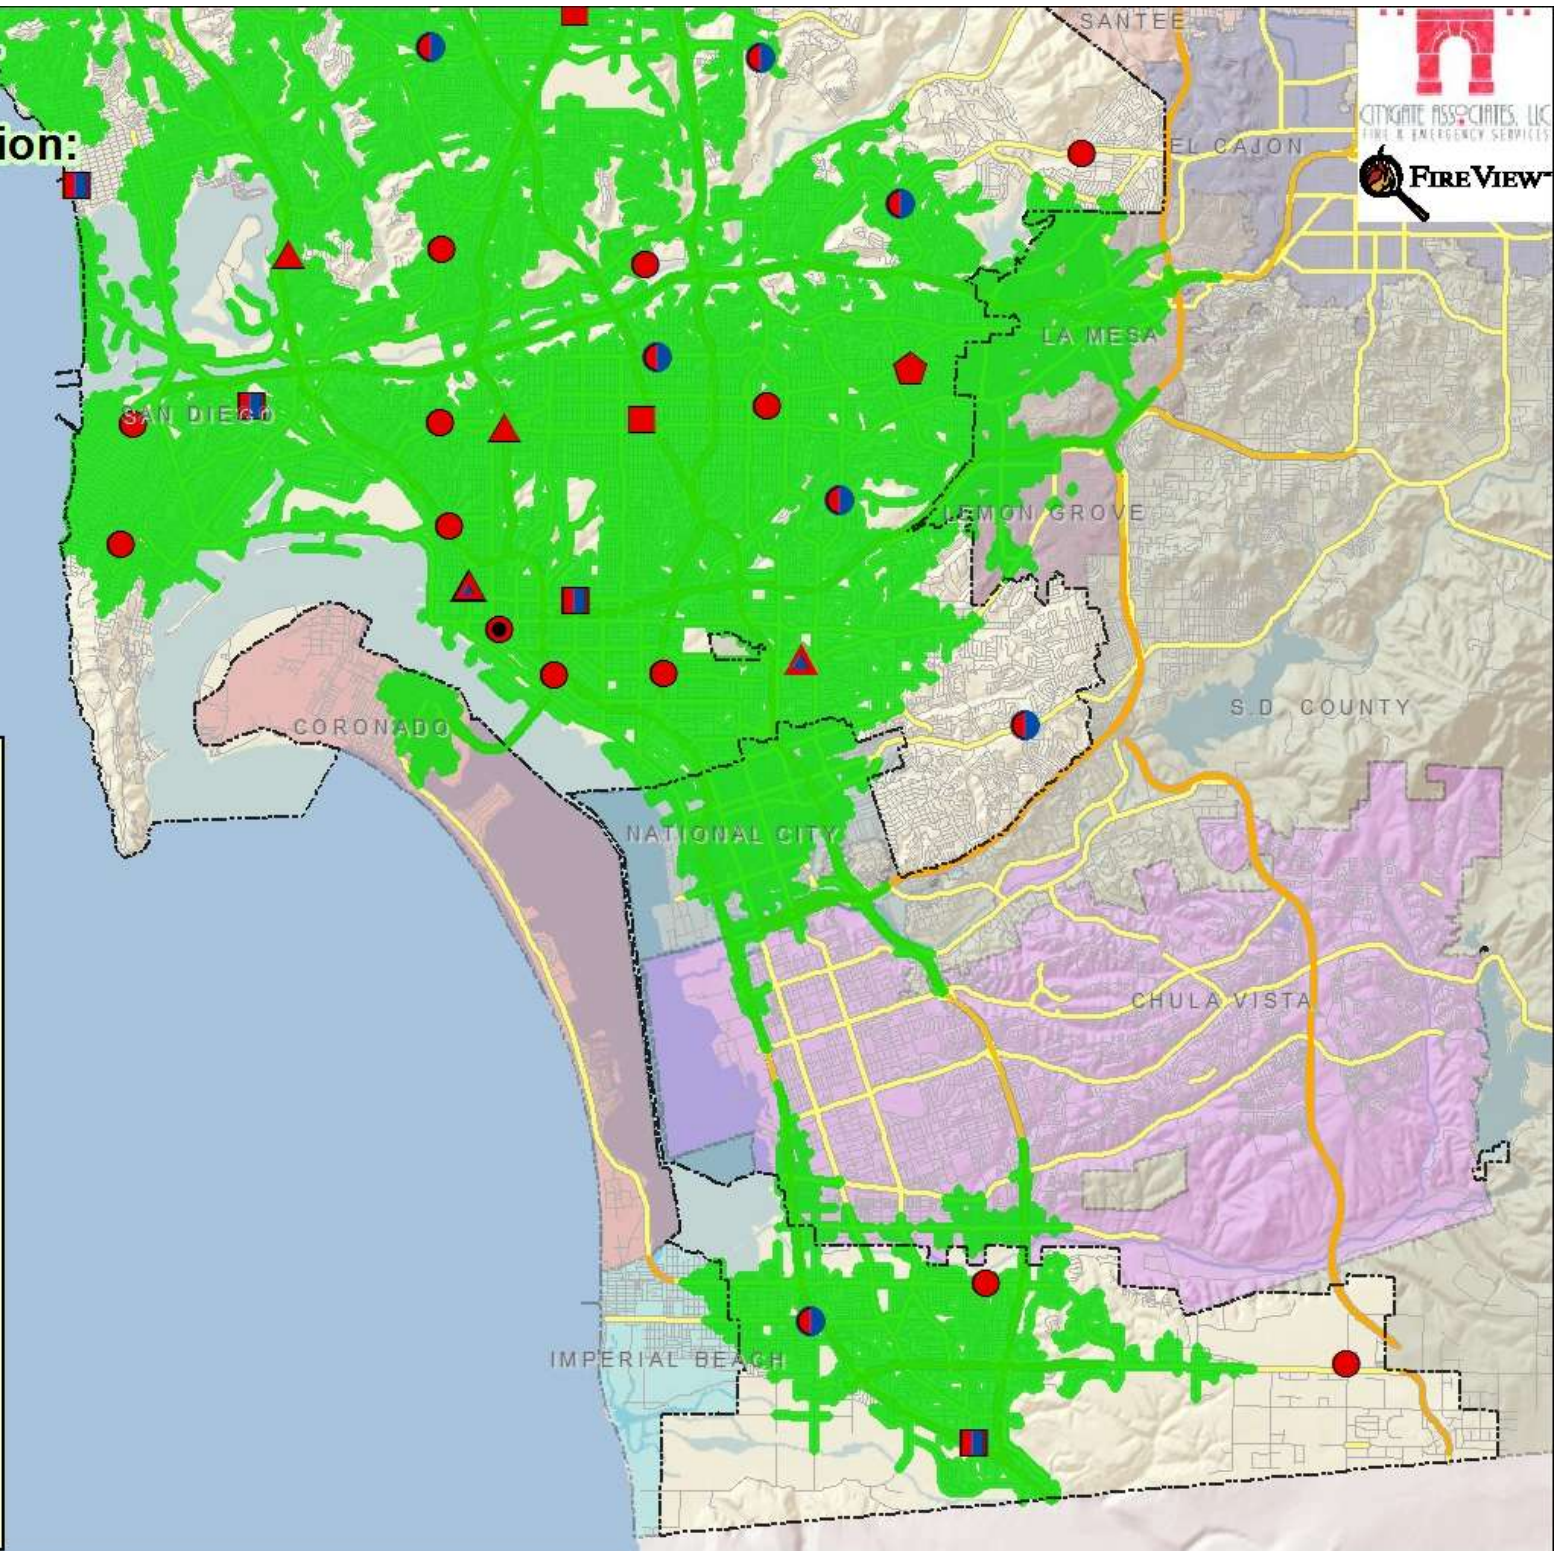

**San Diego Fire Dept.
Map 6
8 Minute Concentration:
3 Engines Only
South View**

Legend

FireStations

- Engine
- Engine, Rescue
- Engine, Medic
- ▲ Engine, Chief
- ▲ Engine, Truck, Chief, Medic
- ▲ 2 Engines, Truck, Chief, Medic
- Engine, Truck, Chief
- Engine, Truck
- Engine, Truck, Medic

Transportation

- Freeways/Highways
- Major Roads
- Ramps
- Minor Roads