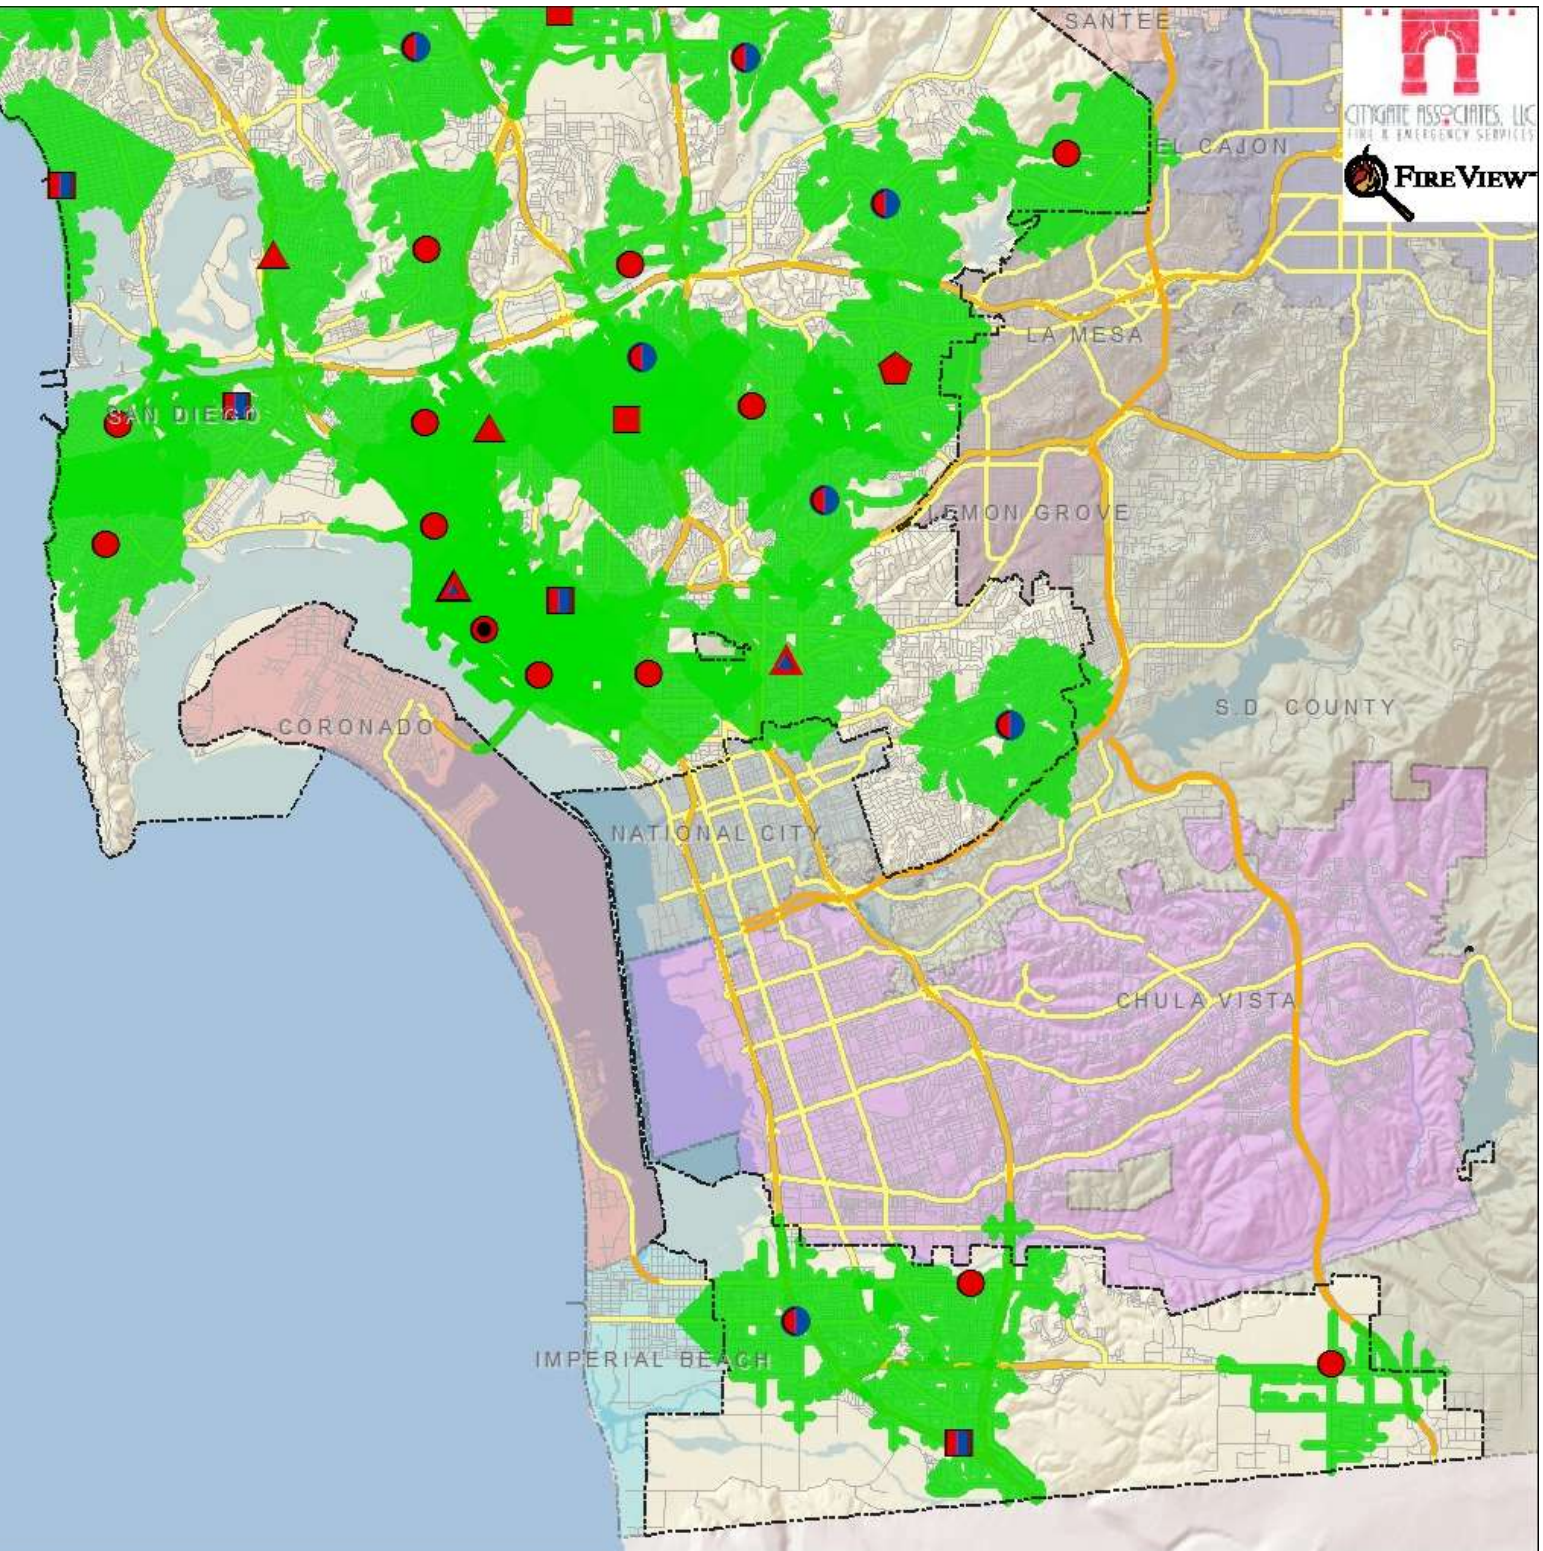

Transportation

- Freeways/Highways
- Major Roads
- Ramps
- Minor Roads

San Diego Fire Dept.
Map 4
1.5 Mile ISO
Engine Travel
North View

Legend

FireStations

- Engine
- Engine, Rescue
- Engine, Medic
- ▲ Engine, Chief
- ▲ Engine, Truck, Chief, Medic
- ▲ 2 Engines, Truck, Chief, Medic
- ◆ Engine, Truck, Chief
- Engine, Truck
- Engine, Truck, Medic

Transportation

- Freeways/Highways
- Major Roads
- Ramps
- Minor Roads

**San Diego Fire Dept.
Map 4
1.5 Mile ISO
Engine Travel
South View**

Legend

FireStations

- Engine
- Engine, Rescue
- Engine, Medic
- ▲ Engine, Chief
- ▲ Engine, Truck, Chief, Medic
- ▲ 2 Engines, Truck, Chief, Medic
- ◆ Engine, Truck, Chief
- Engine, Truck
- Engine, Truck, Medic

Transportation

- Freeways/Highways
- Major Roads
- Ramps
- Minor Roads

San Diego Fire Dept. Map 5a

8 minute NFPA 1710

Concentration:

3 Engine, 1 Truck, 1 BC

North View

**San Diego Fire Dept.
Map 5a
8 minute NFPA 1710
Concentration:
3 Engine, 1 Truck, 1 BC
South View**