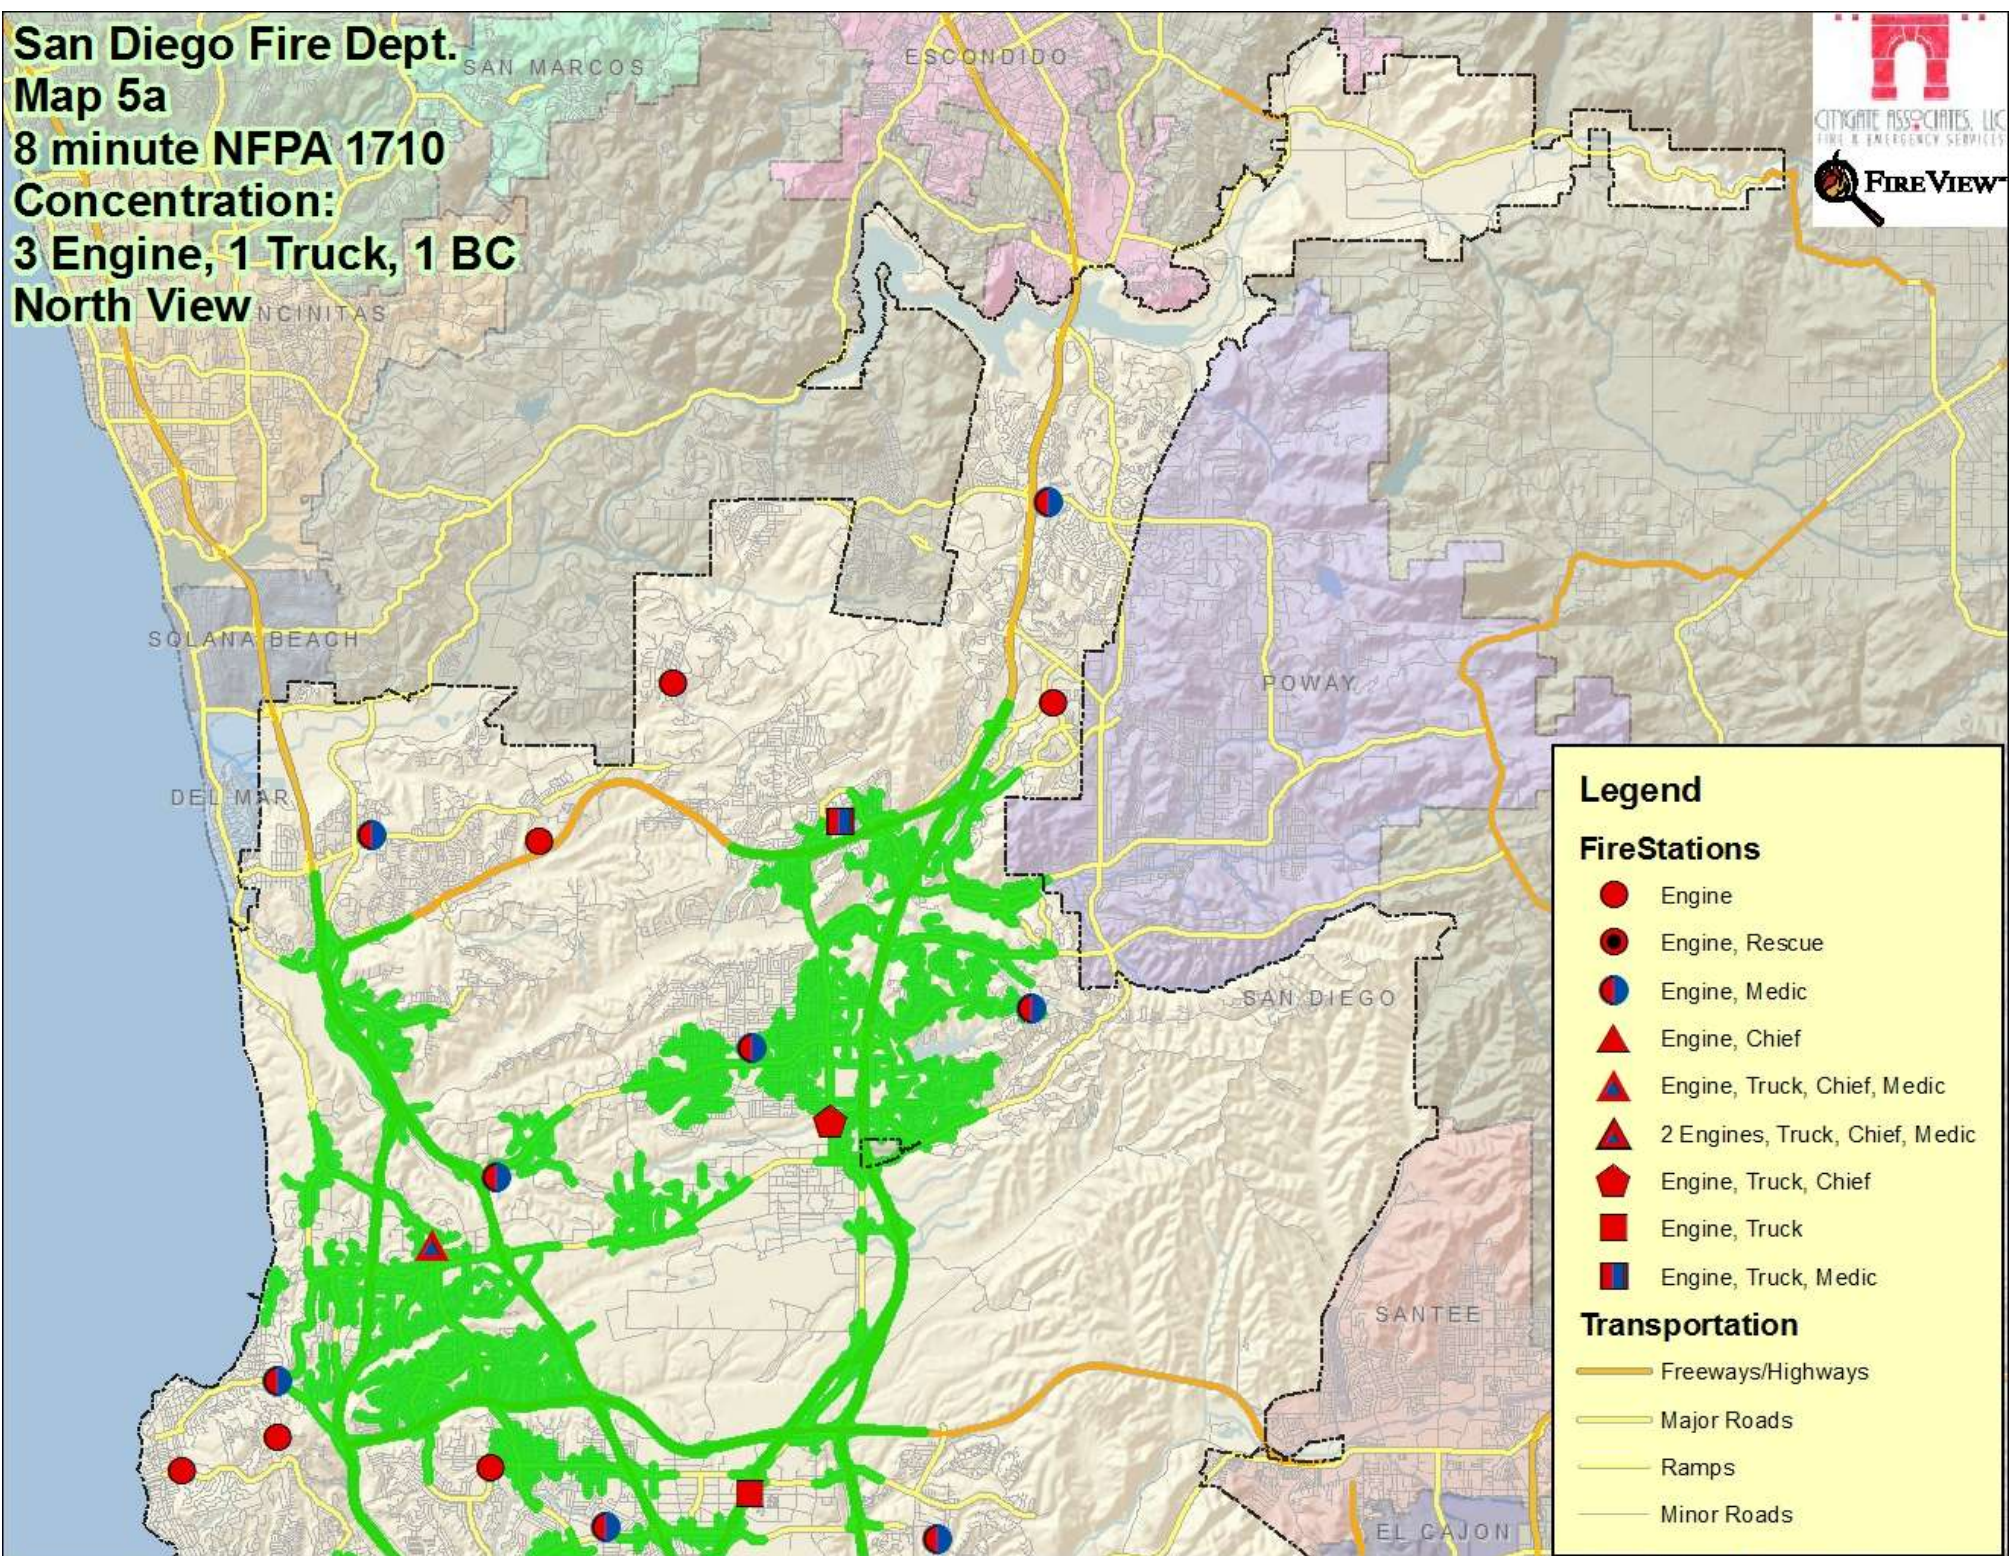

Transportation

- Freeways/Highways
- Major Roads
- Ramps
- Minor Roads

San Diego Fire Dept. Map 5a

8 minute NFPA 1710

Concentration:

3 Engine, 1 Truck, 1 BC

North View

**San Diego Fire Dept.
Map 5a
8 minute NFPA 1710
Concentration:
3 Engine, 1 Truck, 1 BC
South View**