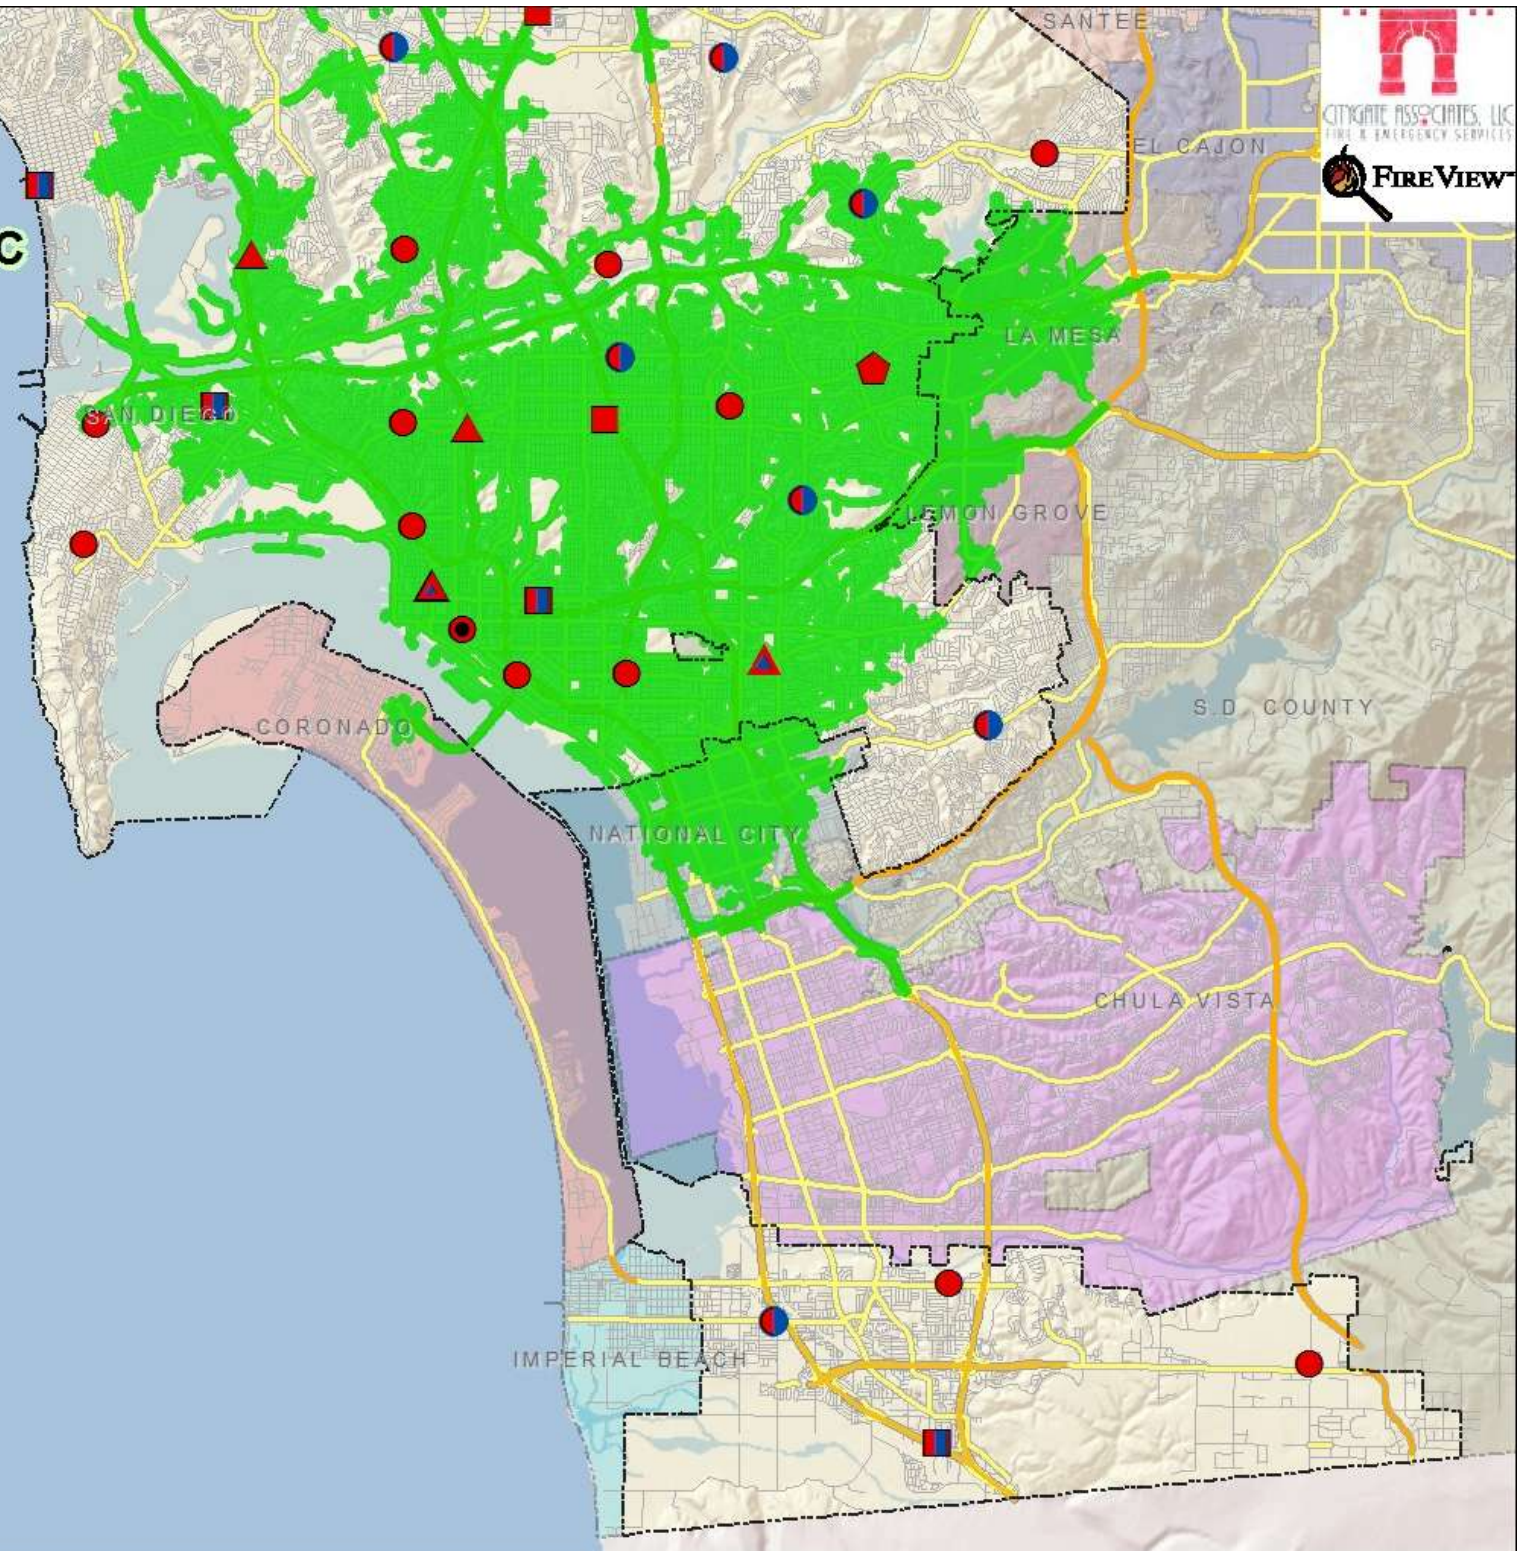

Transportation

- Freeways/Highways
- Major Roads
- Ramps
- Minor Roads

**San Diego Fire Dept.
Map 4
1.5 Mile ISO
Engine Travel
South View**

Legend

FireStations

- Engine
- Engine, Rescue
- Engine, Medic
- ▲ Engine, Chief
- ▲ Engine, Truck, Chief, Medic
- ▲ 2 Engines, Truck, Chief, Medic
- ◆ Engine, Truck, Chief
- Engine, Truck
- Engine, Truck, Medic

Transportation

- Freeways/Highways
- Major Roads
- Ramps
- Minor Roads

San Diego Fire Dept. Map 5a

8 minute NFPA 1710

Concentration:

3 Engine, 1 Truck, 1 BC

North View

**San Diego Fire Dept.
Map 5a
8 minute NFPA 1710
Concentration:
3 Engine, 1 Truck, 1 BC
South View**

Transportation

- Freeways/Highways
- Major Roads
- Ramps
- Minor Roads

**San Diego Fire Dept.
Map 6
8 Minute Concentration:
3 Engines Only
North View**

**San Diego Fire Dept.
Map 6
8 Minute Concentration:
3 Engines Only
South View**