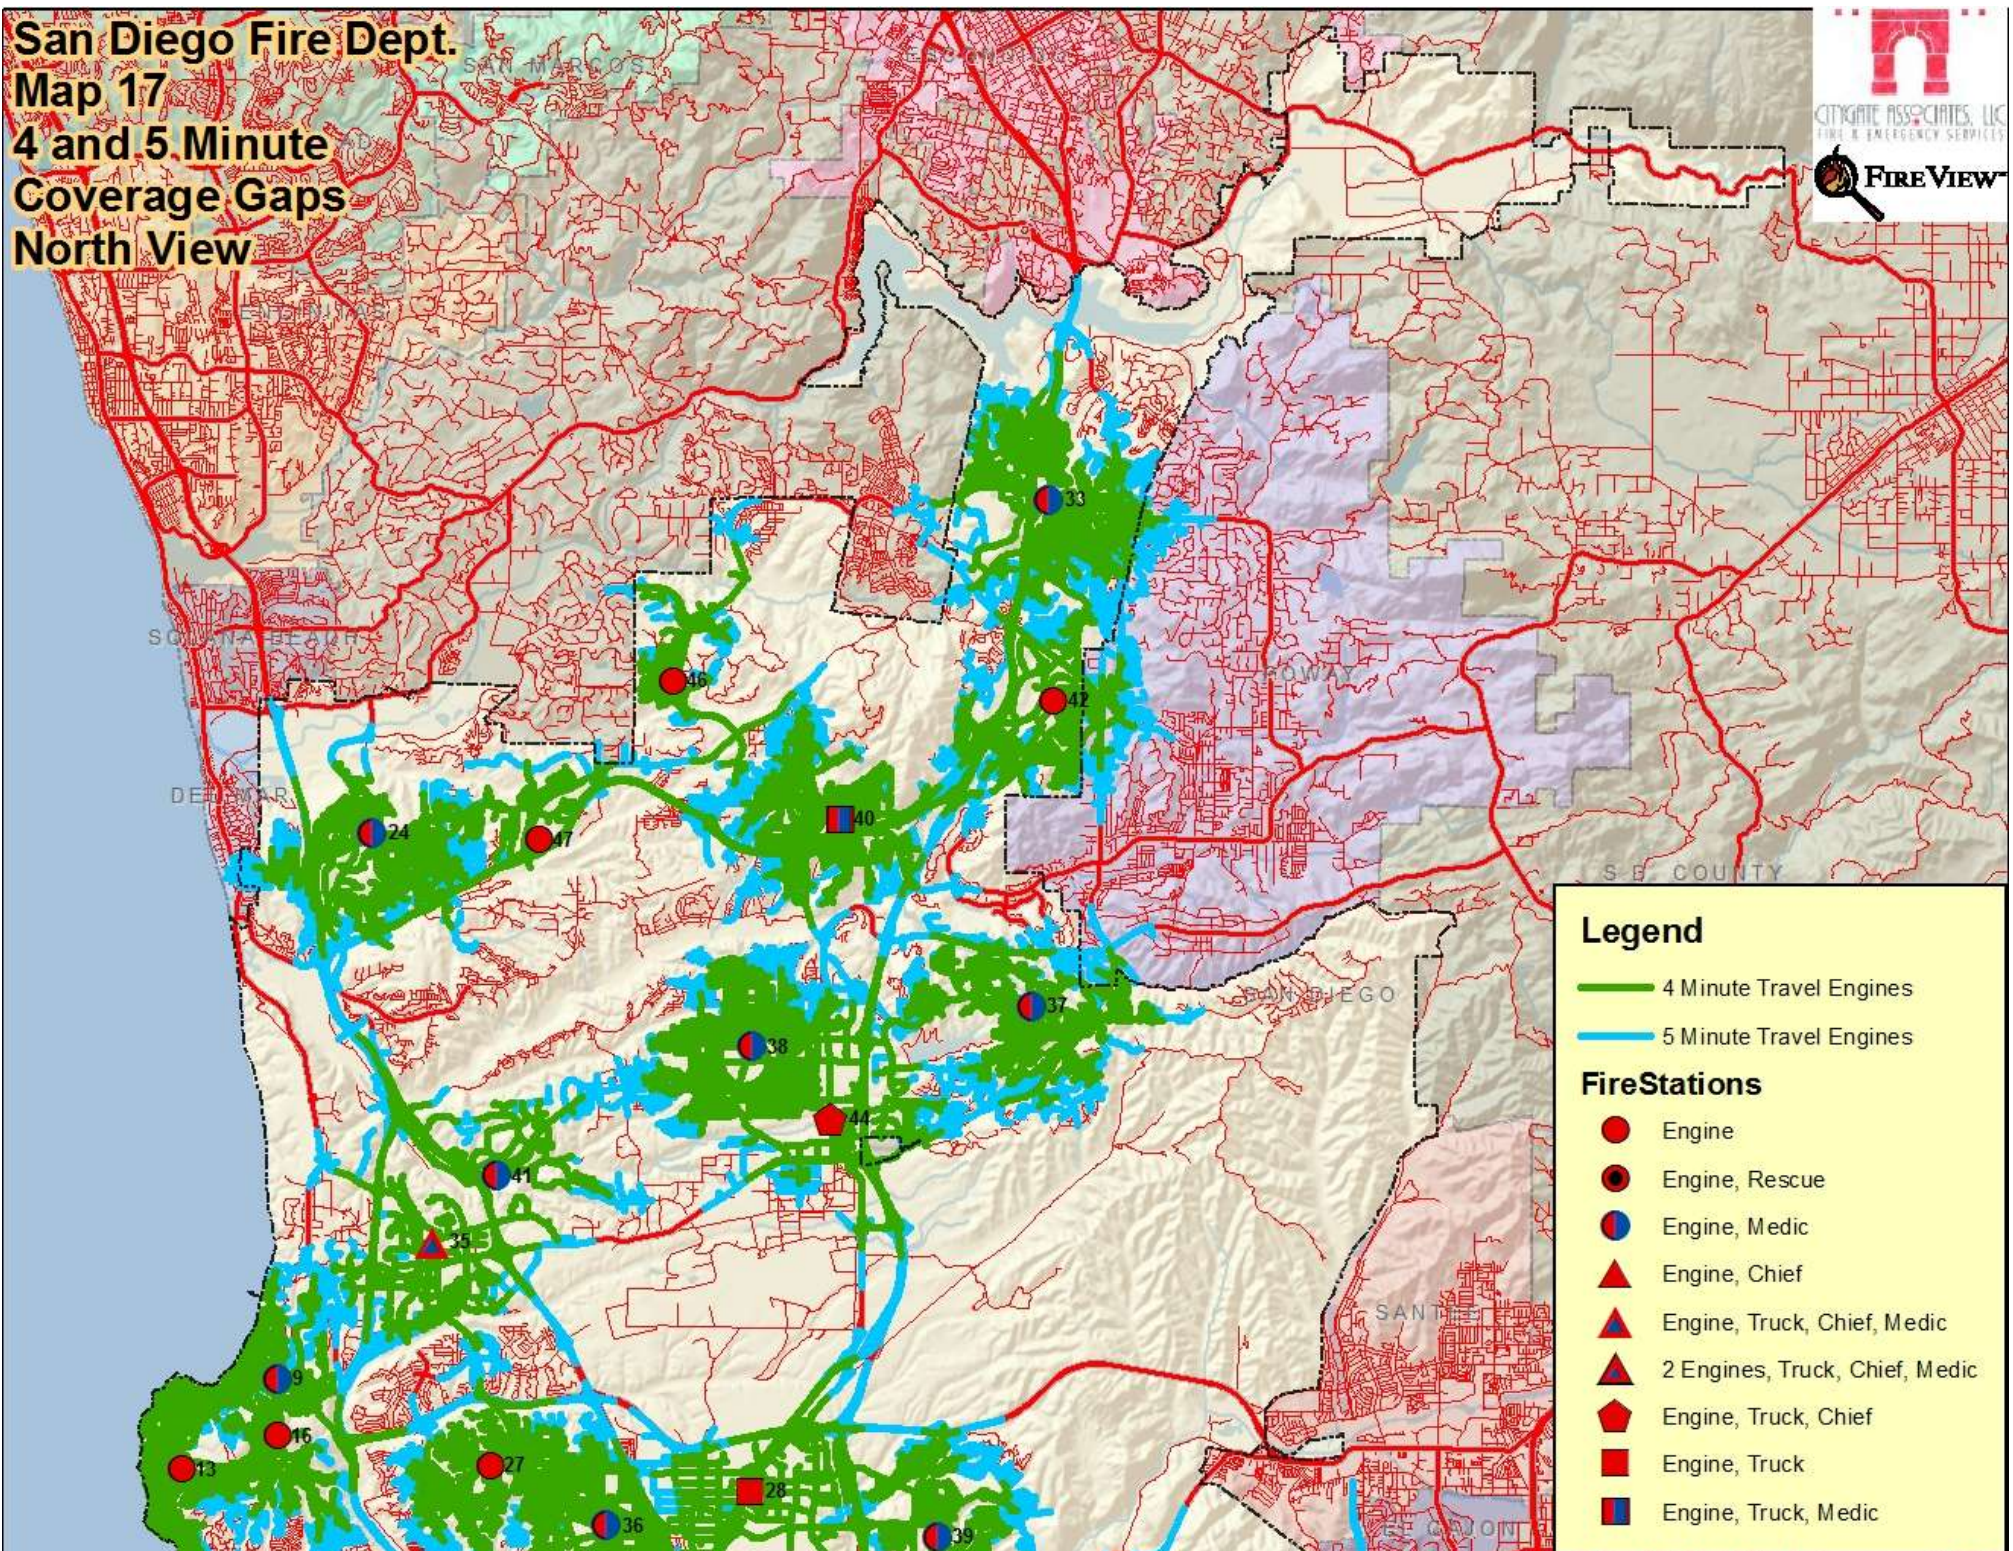

**San Diego Fire Dept.
Map 17
4 and 5 Minute
Coverage Gaps
North View**

Legend

- 4 Minute Travel Engines
- 5 Minute Travel Engines

Fire Stations

- Engine
- Engine, Rescue
- Engine, Medic
- Engine, Chief
- Engine, Truck, Chief, Medic
- 2 Engines, Truck, Chief, Medic
- Engine, Truck, Chief
- Engine, Truck
- Engine, Truck, Medic