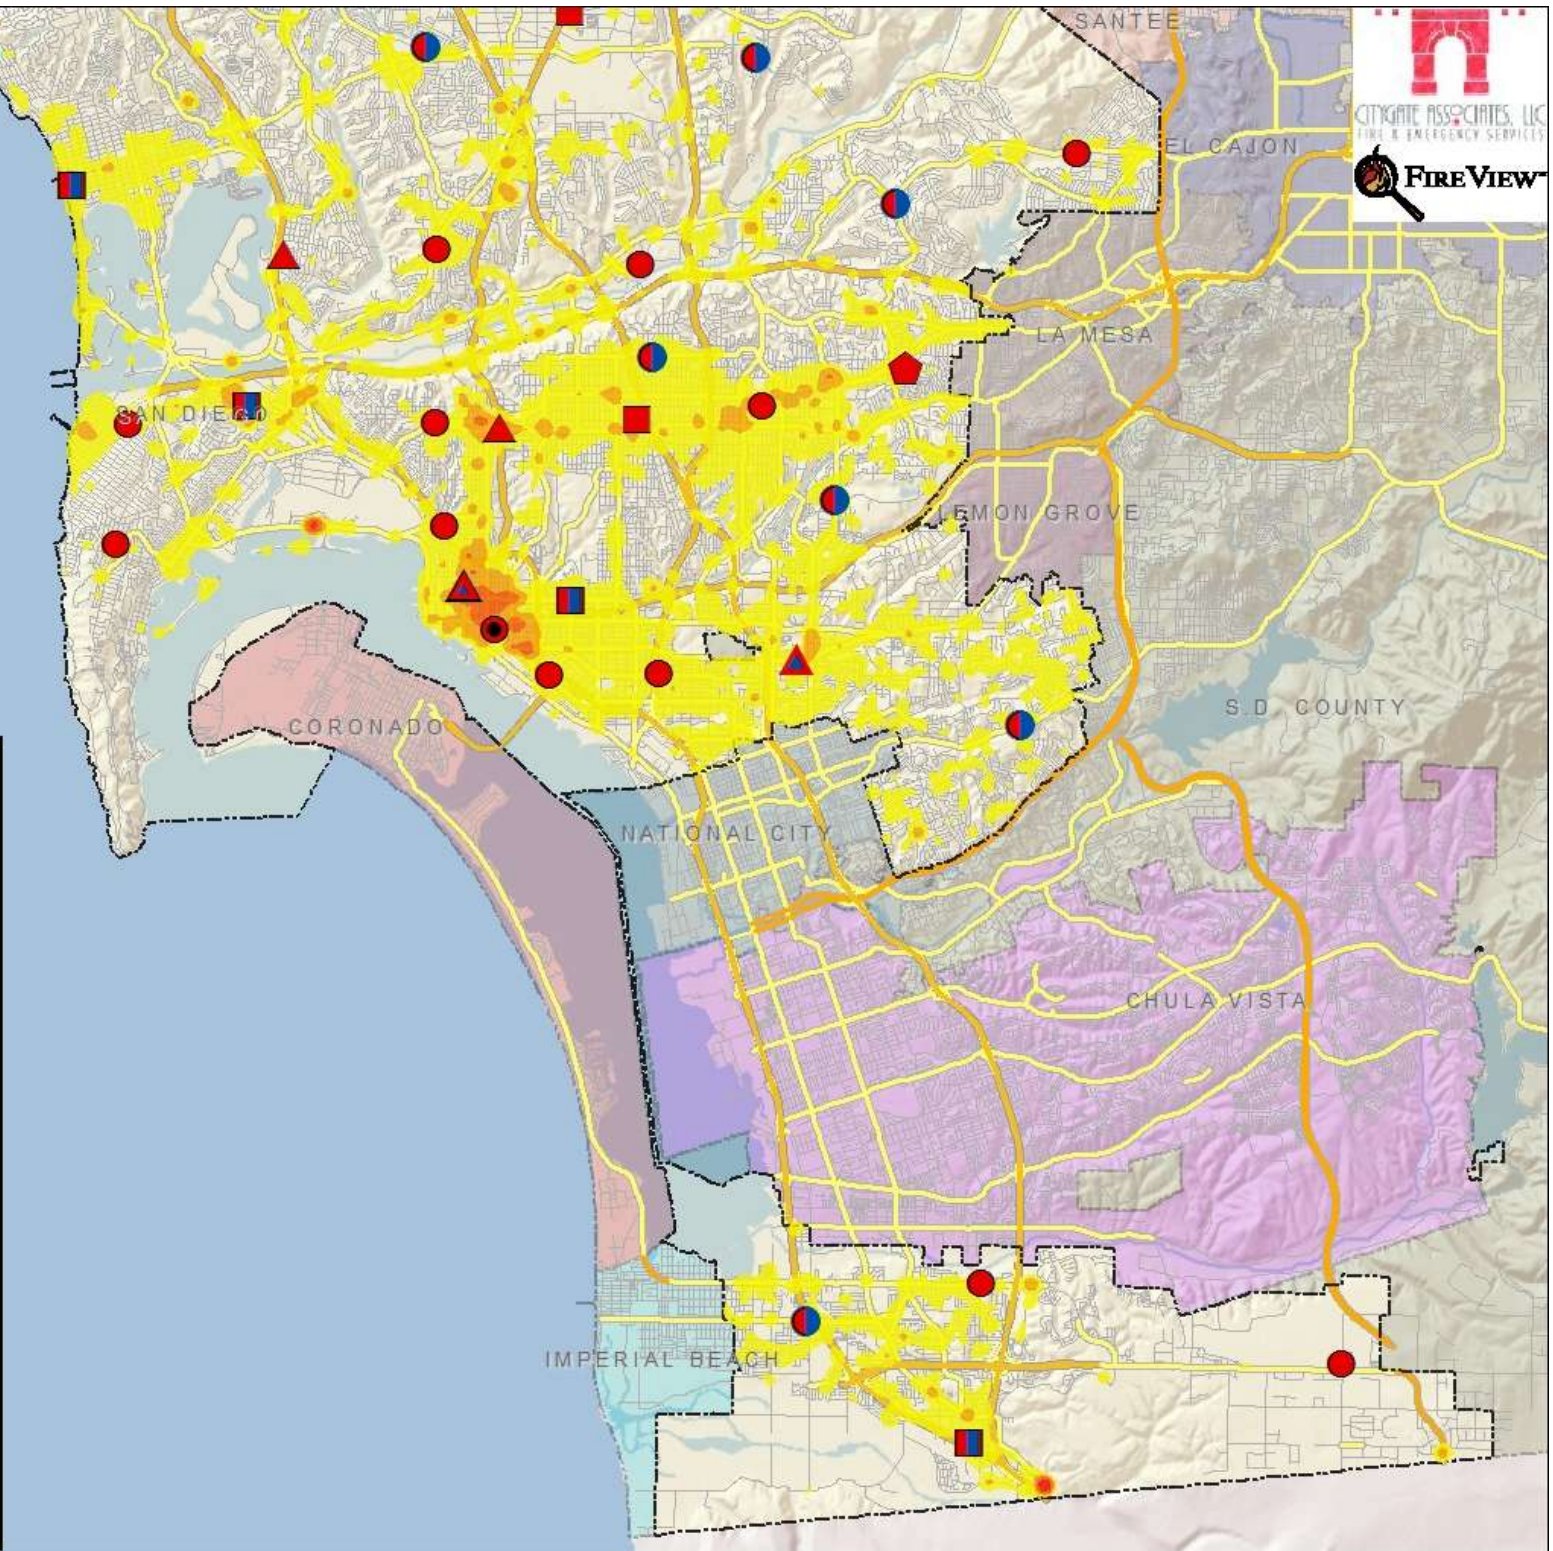

**San Diego Fire Dept.
Map 13
All Incidents
Hot Spot
2008-2009
South View**

Legend

FireStations

- Engine
- Engine, Rescue
- Engine, Medic
- ▲ Engine, Chief
- ▲ Engine, Truck, Chief, Medic
- ▲ 2 Engines, Truck, Chief, Medic
- Engine, Truck, Chief
- Engine, Truck
- Engine, Truck, Medic

Transportation

- Freeways/Highways
- Major Roads
- Ramps
- Minor Roads