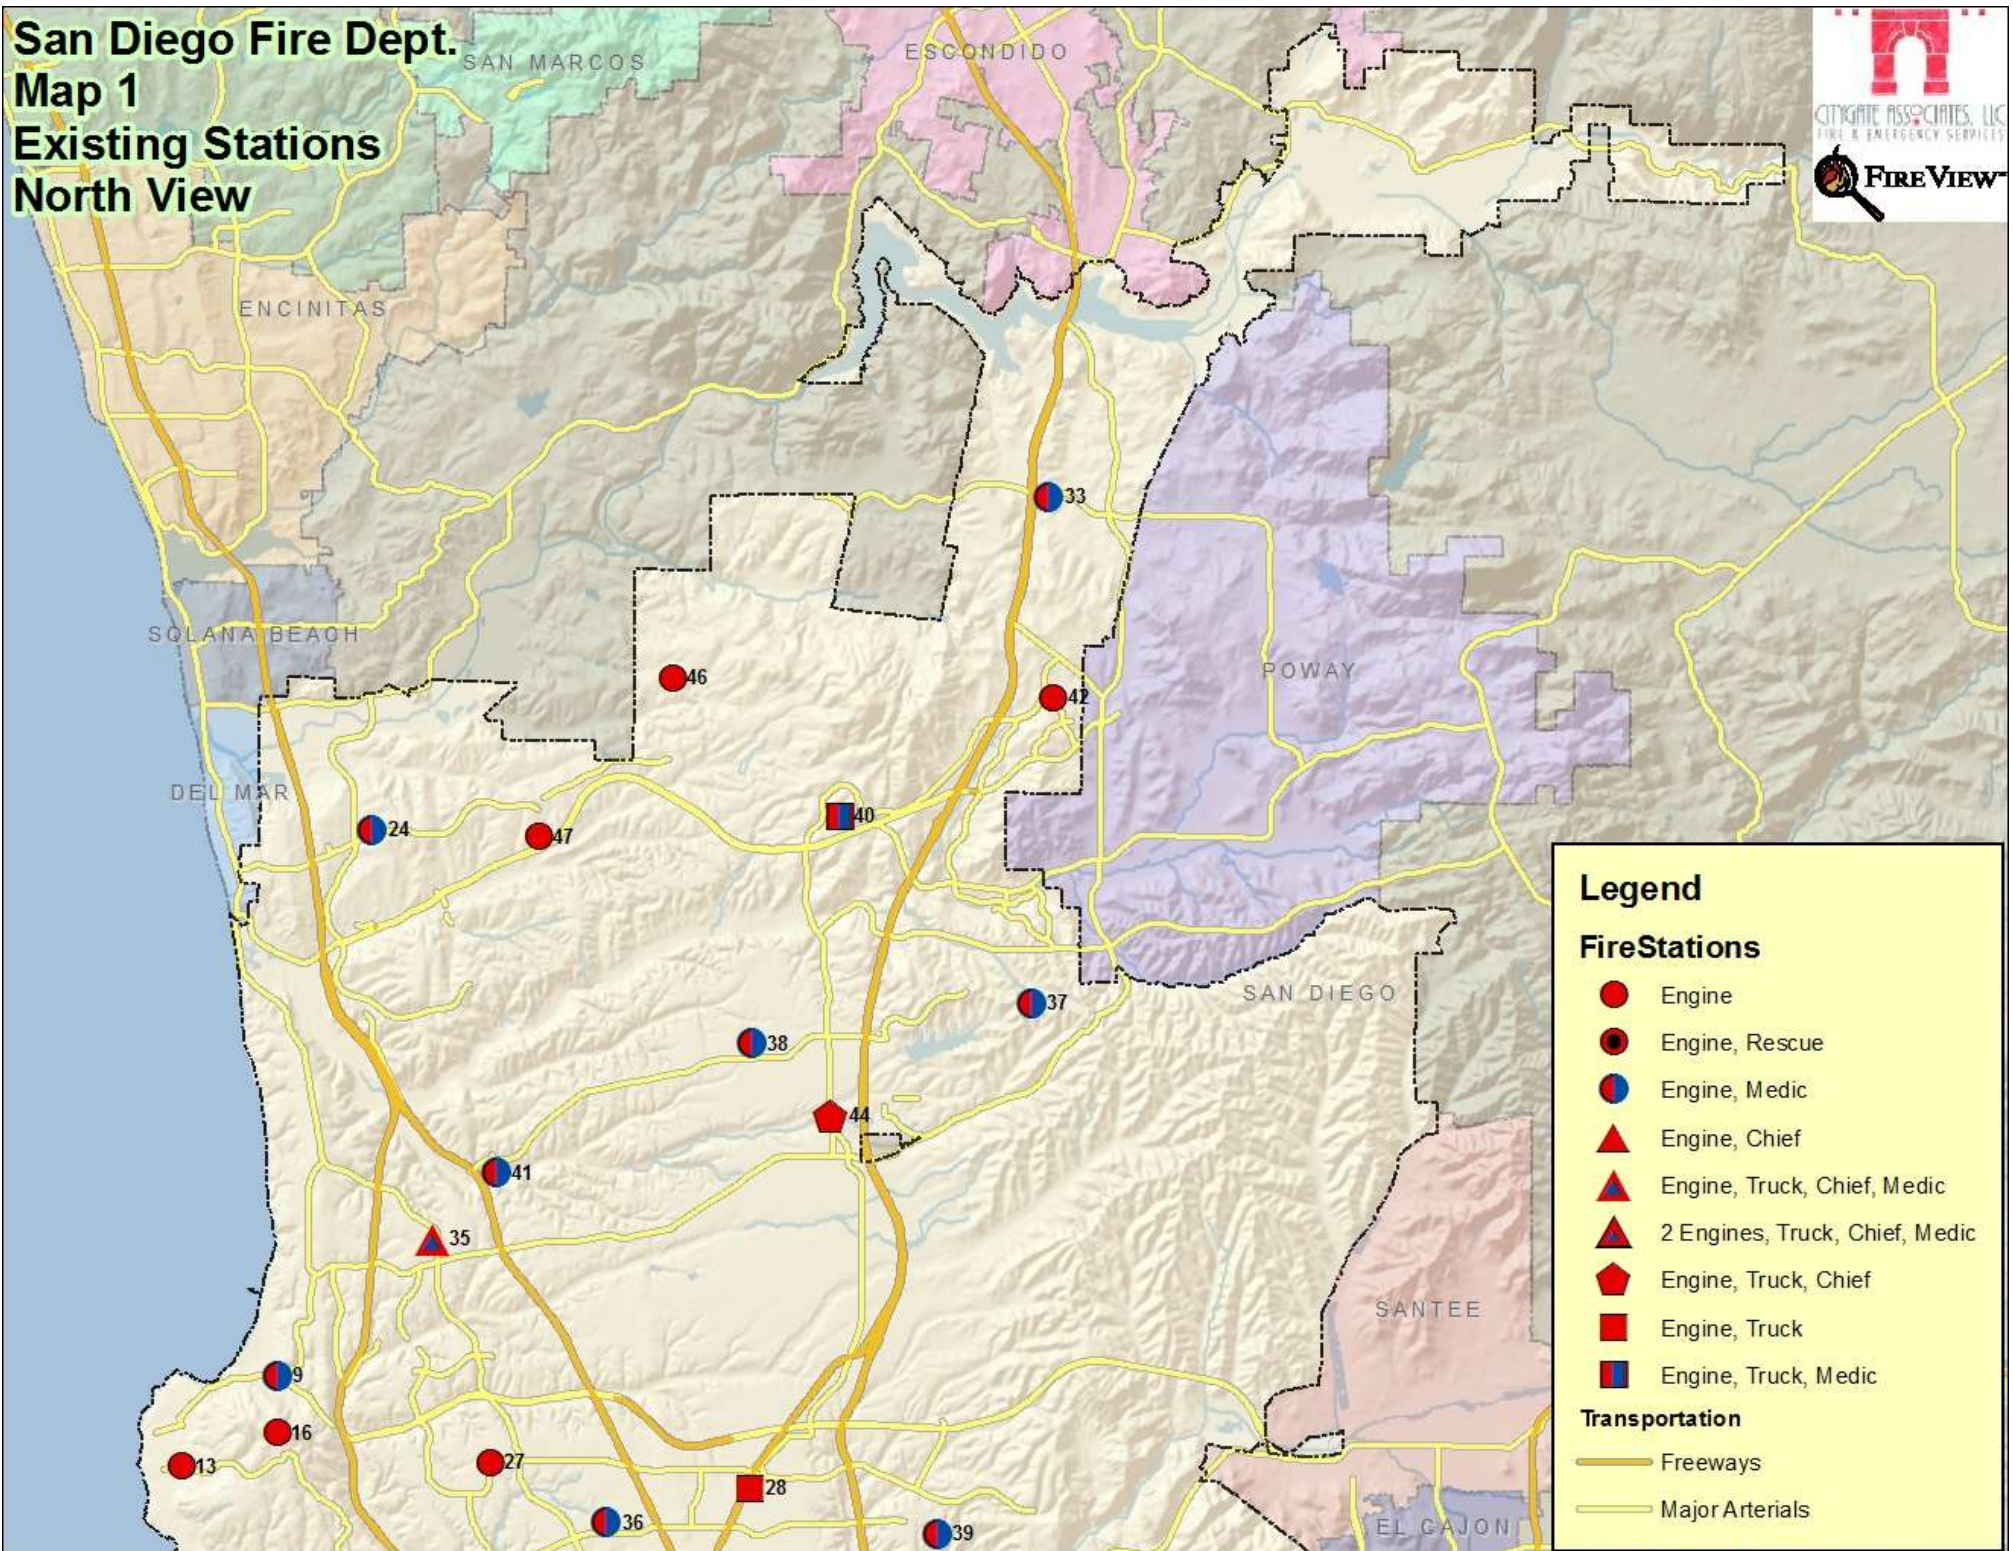

San Diego Fire Dept. Map 1 Existing Stations North View

Legend

Fire Stations

- Engine
- Engine, Rescue
- Engine, Medic
- ▲ Engine, Chief
- ▲ Engine, Truck, Chief, Medic
- ▲ 2 Engines, Truck, Chief, Medic
- Engine, Truck, Chief
- Engine, Truck
- Engine, Truck, Medic

Transportation

- Freeways
- Major Arterials