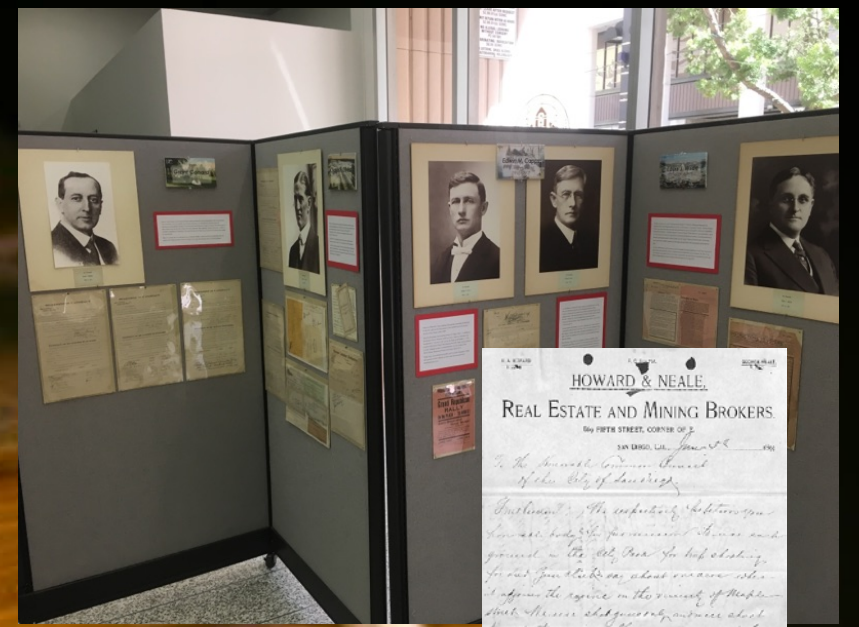

Historical Displays: