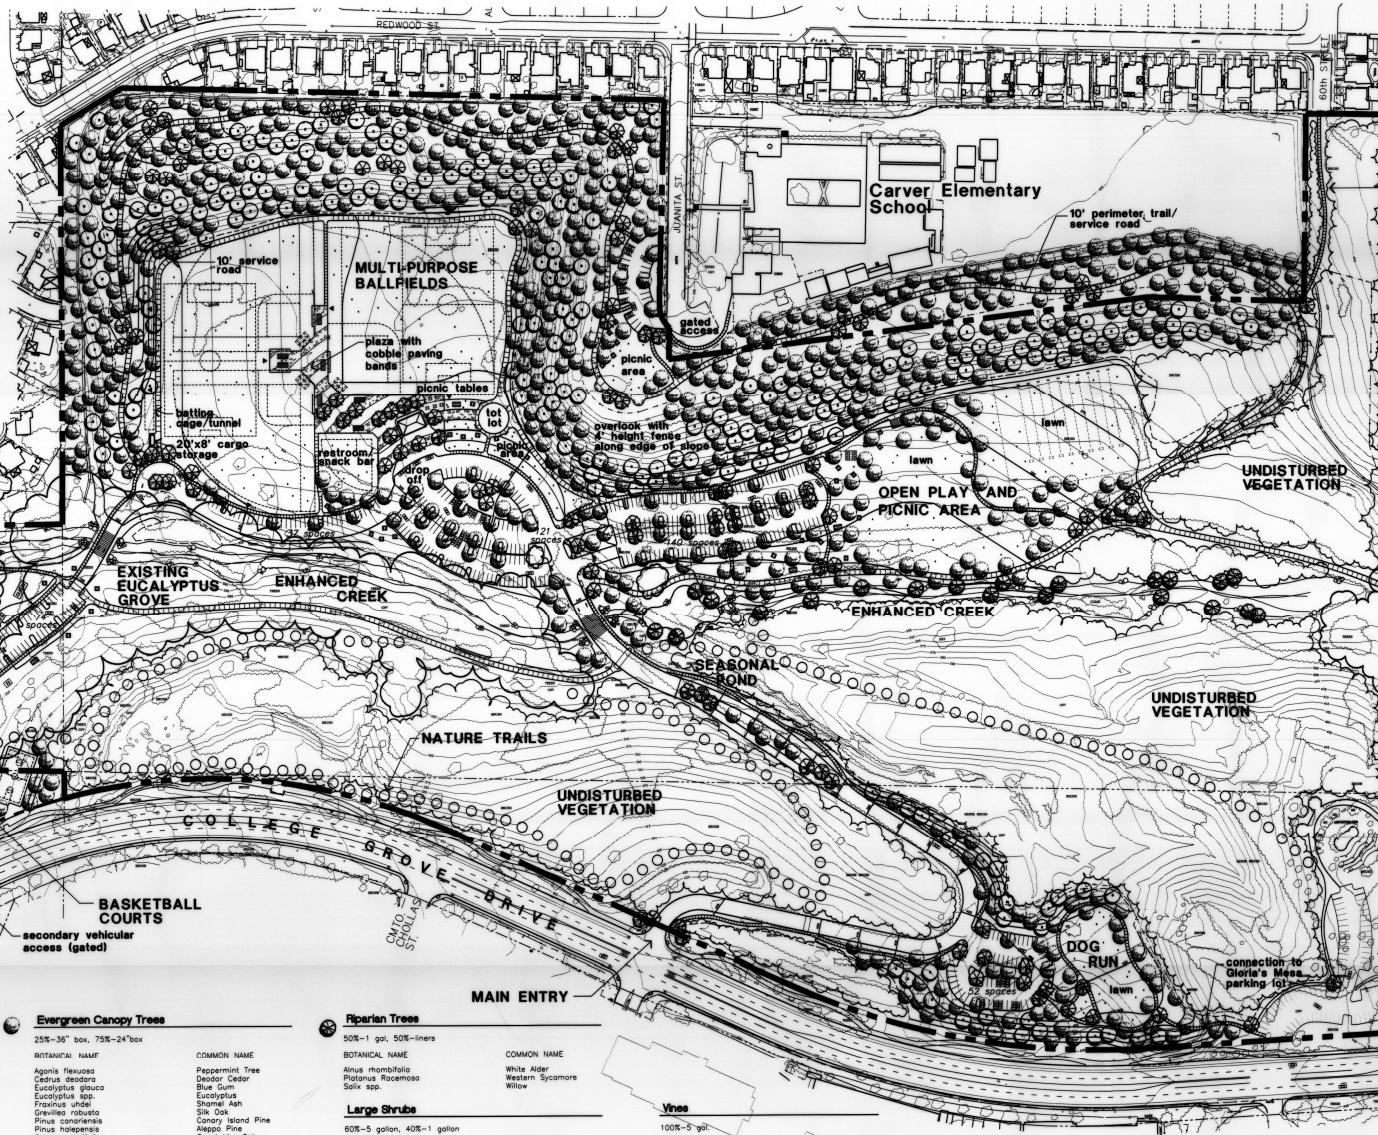

Landscape Concept

Irrigation Concept

Maintenance

PLANT PALLETTE

Flowering Accent Trees

BOTANICAL NAME	COMMON NAME
Cassia leptophylla	Gold Medallion Tree
Eucalyptus ficifolia	Red Flowering Gum
Jacaranda mimosaefolia	Jacaranda
Koelerandera spinosa	Chinese Flame Tree
Metrosideros excelsus	New Zealand Christmas Tree
Tayuya Tsui	Tsui Tree

Prepared for
CITY OF SAN DIEGO
PARK & RECREATION DEPARTMENT

Prepared by
Estrada Land Planning
1100 North Main Street, Suite 300
San Diego, CA 92101
Phone: (619) 236-0143
Fax: (619) 236-0678

www.estrada.com
1-800-999-7638

MAP 002

ELP FILE: V:\PROJECTS\12203\GDP\WCCPLCP.DWG
DATE: December 10, 1997

Riparian Trees

BOTANICAL NAME	COMMON NAME
Alnus rhombifolia	White Alder
Platanus racemosa	Western Sycamore
Salix spp.	Willow

Large Shrubs

BOTANICAL NAME	COMMON NAME
Dodonaea viscosa	Hop Bush
Eucalyptus fraxinifolia	Pink Eucalyptus
Heteromeles arbutifolia	Sweet Bay
Laurus nobilis	Bay Laurel
Pittosporum spp.	Mock Orange
Rumex crispus	Capeweed
Rhododendron spp.	Indio Hawthorn
Sambucus mexicana	Blue Elderberry

Large Shrubs

BOTANICAL NAME	COMMON NAME
Dodonaea viscosa	Hop Bush
Eucalyptus fraxinifolia	Pink Eucalyptus
Heteromeles arbutifolia	Sweet Bay
Laurus nobilis	Bay Laurel
Pittosporum spp.	Mock Orange
Rumex crispus	Capeweed
Rhododendron spp.	Indio Hawthorn
Sambucus mexicana	Blue Elderberry

Large Shrubs

BOTANICAL NAME	COMMON NAME
Dodonaea viscosa	Hop Bush
Eucalyptus fraxinifolia	Pink Eucalyptus
Heteromeles arbutifolia	Sweet Bay
Laurus nobilis	Bay Laurel
Pittosporum spp.	Mock Orange
Rumex crispus	Capeweed
Rhododendron spp.	Indio Hawthorn
Sambucus mexicana	Blue Elderberry

Vines

BOTANICAL NAME	COMMON NAME
Bougainvillea spp.	Bougainvillea
Passiflora vitifera	Flame Vine
Solanum jasminoides	White Potato Vine
Trachelospermum jasminoides	Star Jasmine

Lawn

BOTANICAL NAME	COMMON NAME
Cynodon dactylon 'Tifgreen'	Tifgreen

landscape concept plan
NORTH CHOLLAS COMMUNITY PARK
SAN DIEGO, CA

Prepared By
ESTRADA LAND PLANNING
Name: Mark Caro, Project Manager
Address: 85 Horton Plaza, Suite 300
San Diego, CA 92101
Phone #: (619) 236-0143
Fax #: (619) 236-0678

Project Address
North Side of College Drive Drive
San Diego, CA 92105

Project Name
NORTH CHOLLAS COMMUNITY PARK

Sheet Title
LANDSCAPE CONCEPT PLAN

Original Date: December 10, 1997
Sheet: 3 of 6
DGP

122-00 12/10/97 V:\12200\wpl\lscpp01.dwg