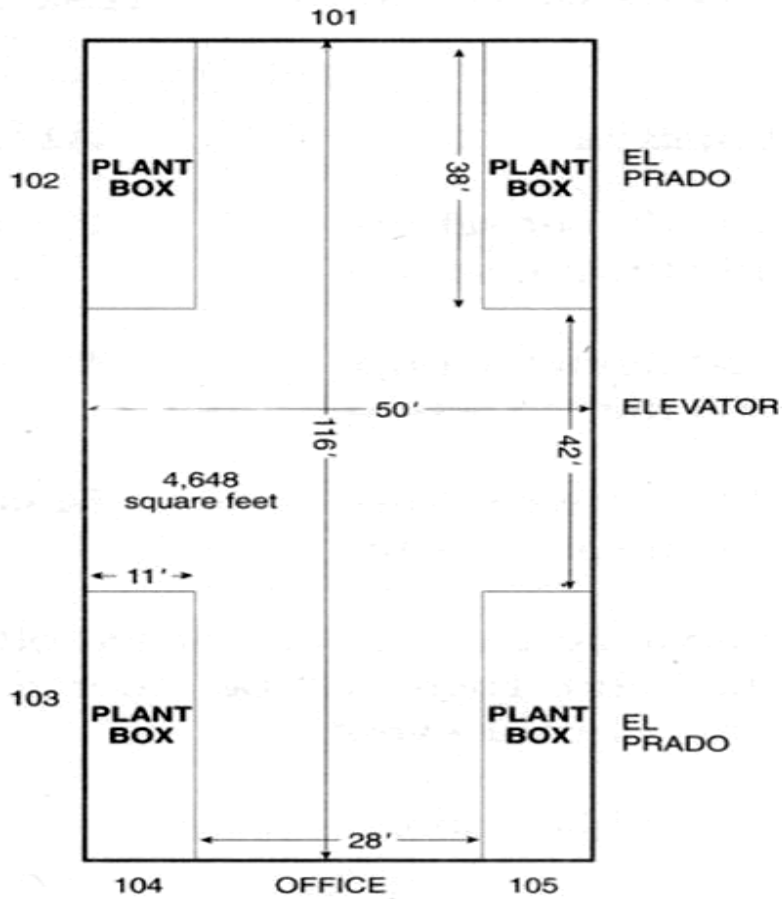

City of San Diego Park & Recreation Department

Balboa Park
Casa del Prado – Patio A

Capacity

120 dinner set-up
200 theatre set-up

Set Up

15 tables
with staging

160 dinner set-up
200 theatre set-up

20 tables
without staging