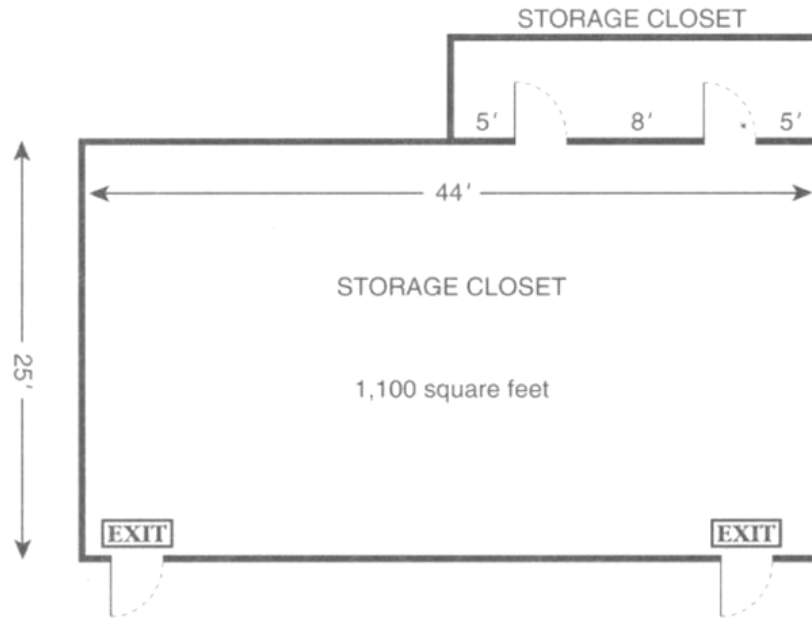

**City of San Diego Park & Recreation Department**

**Balboa Park  
Casa del Prado – Room 103**

**CAPACITY:** 66 dinner set-up  
75 theatre set-up  
(legal capacity)

**TABLE CAPACITY:** 11

Closet/storage space is not available.