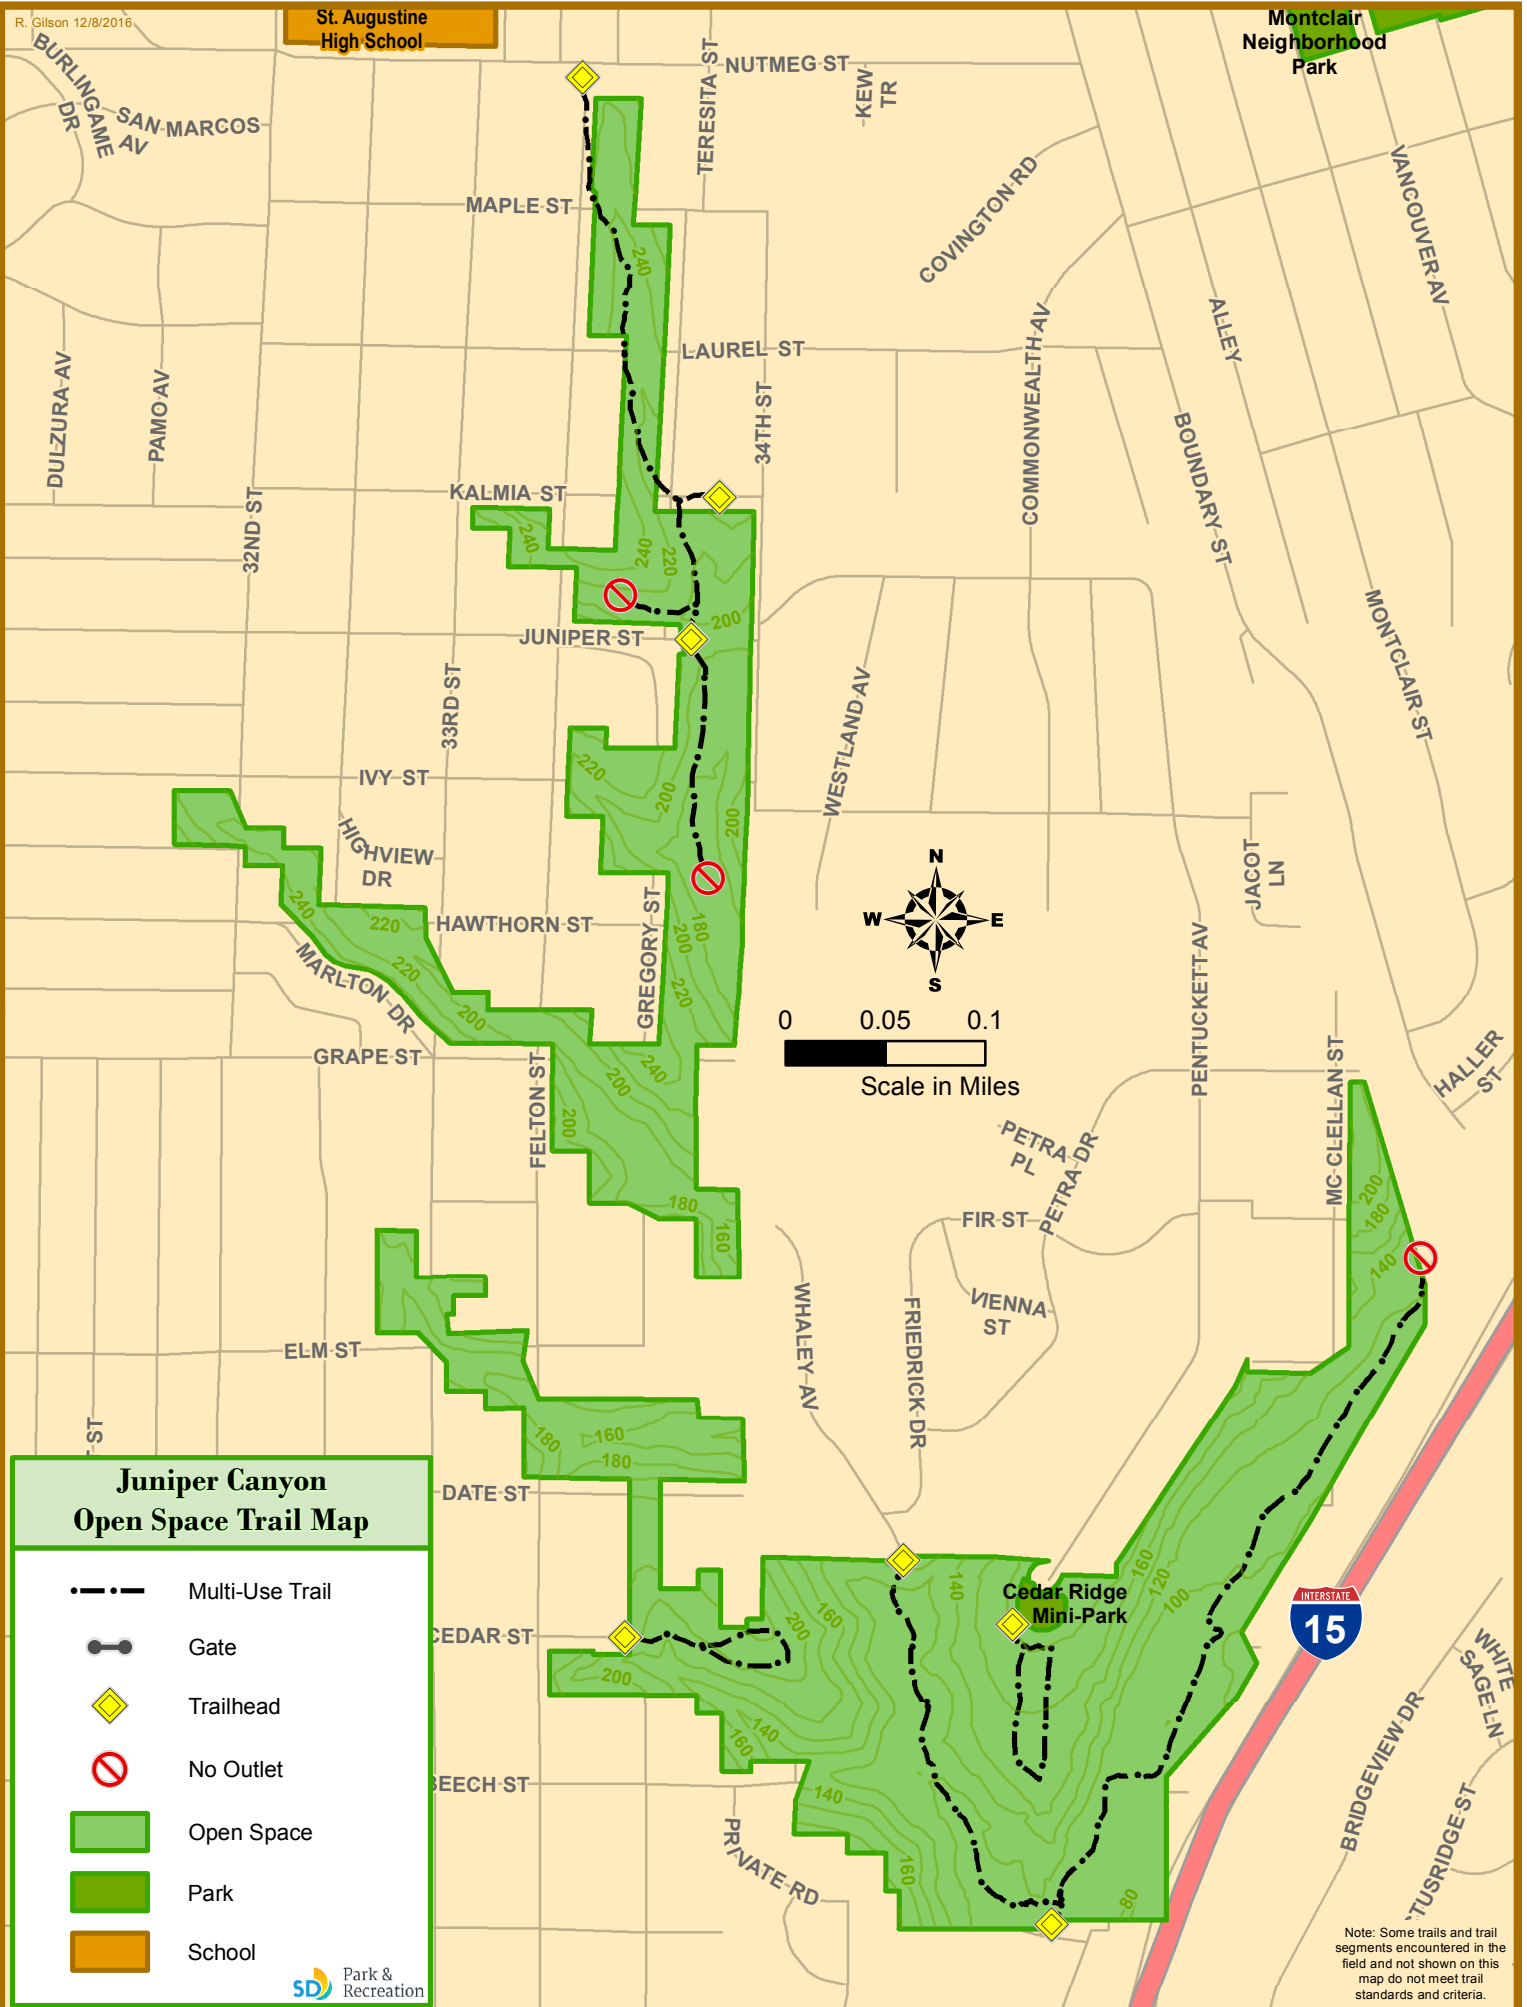

St. Augustine High School

Montclair Neighborhood Park

Juniper Canyon Open Space Trail Map

-  Multi-Use Trail
-  Gate
-  Trailhead
-  No Outlet
-  Open Space
-  Park
-  School

Note: Some trails and trail segments encountered in the field and not shown on this map do not meet trail standards and criteria.