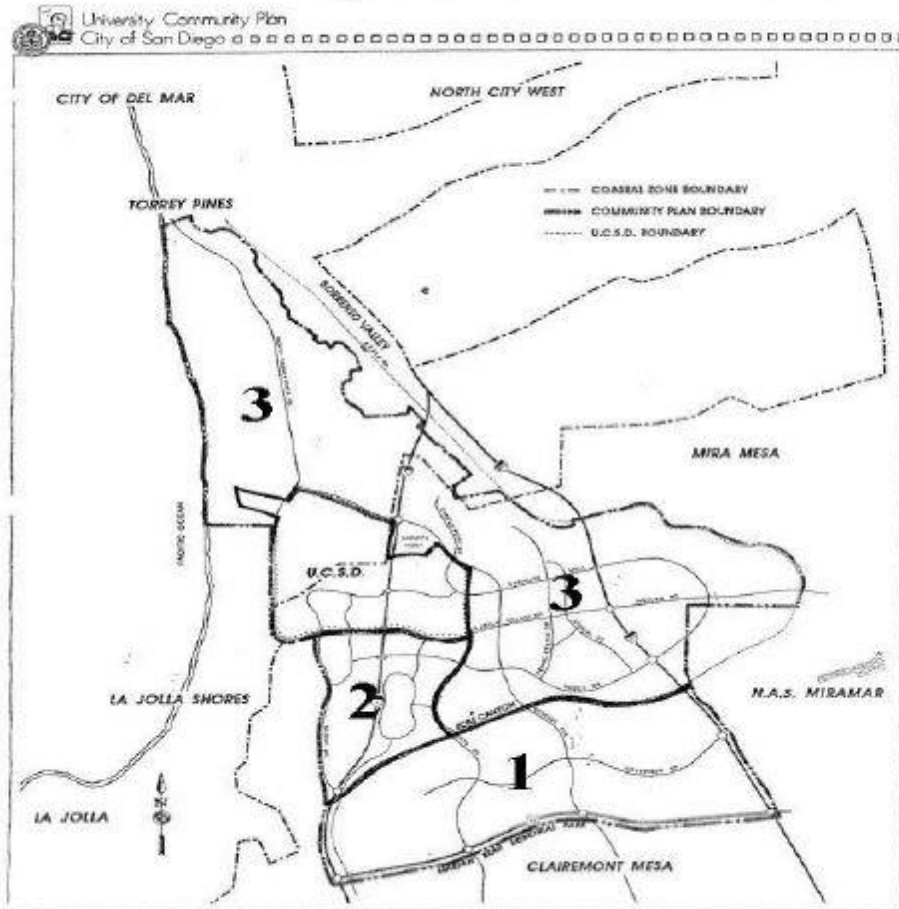

----- Cut and Detach Here -----

University Community Planning Group 2024 Ballot

District 2

RESIDENTIAL SEAT B

Name _____

Print your name legibly!

Address _____

Place this LOWER half of the ballot AND the sealed envelope containing the upper half of the ballot into a second envelope. Place in ballot box.

Community Plan Area District Boundaries

Exhibit C

District 1 is south UC: south of Rose Canyon between I-5 and I-805 and north of SR-52.

District 2 is north of Rose Canyon between I-5 and Regents Road, south of La Jolla Village Drive.

District 3 is north of Rose Canyon, everything in the plan area not covered by District 2.

University Community Planning Group 2024 Voting Locations

DROP OFF LOCATIONS

South UC Library 4155 Governor Drive

Drop off inside the Library near the circulation desk.

North UC Library 8820 Judicial Drive

Drop off inside the Library near the circulation desk.