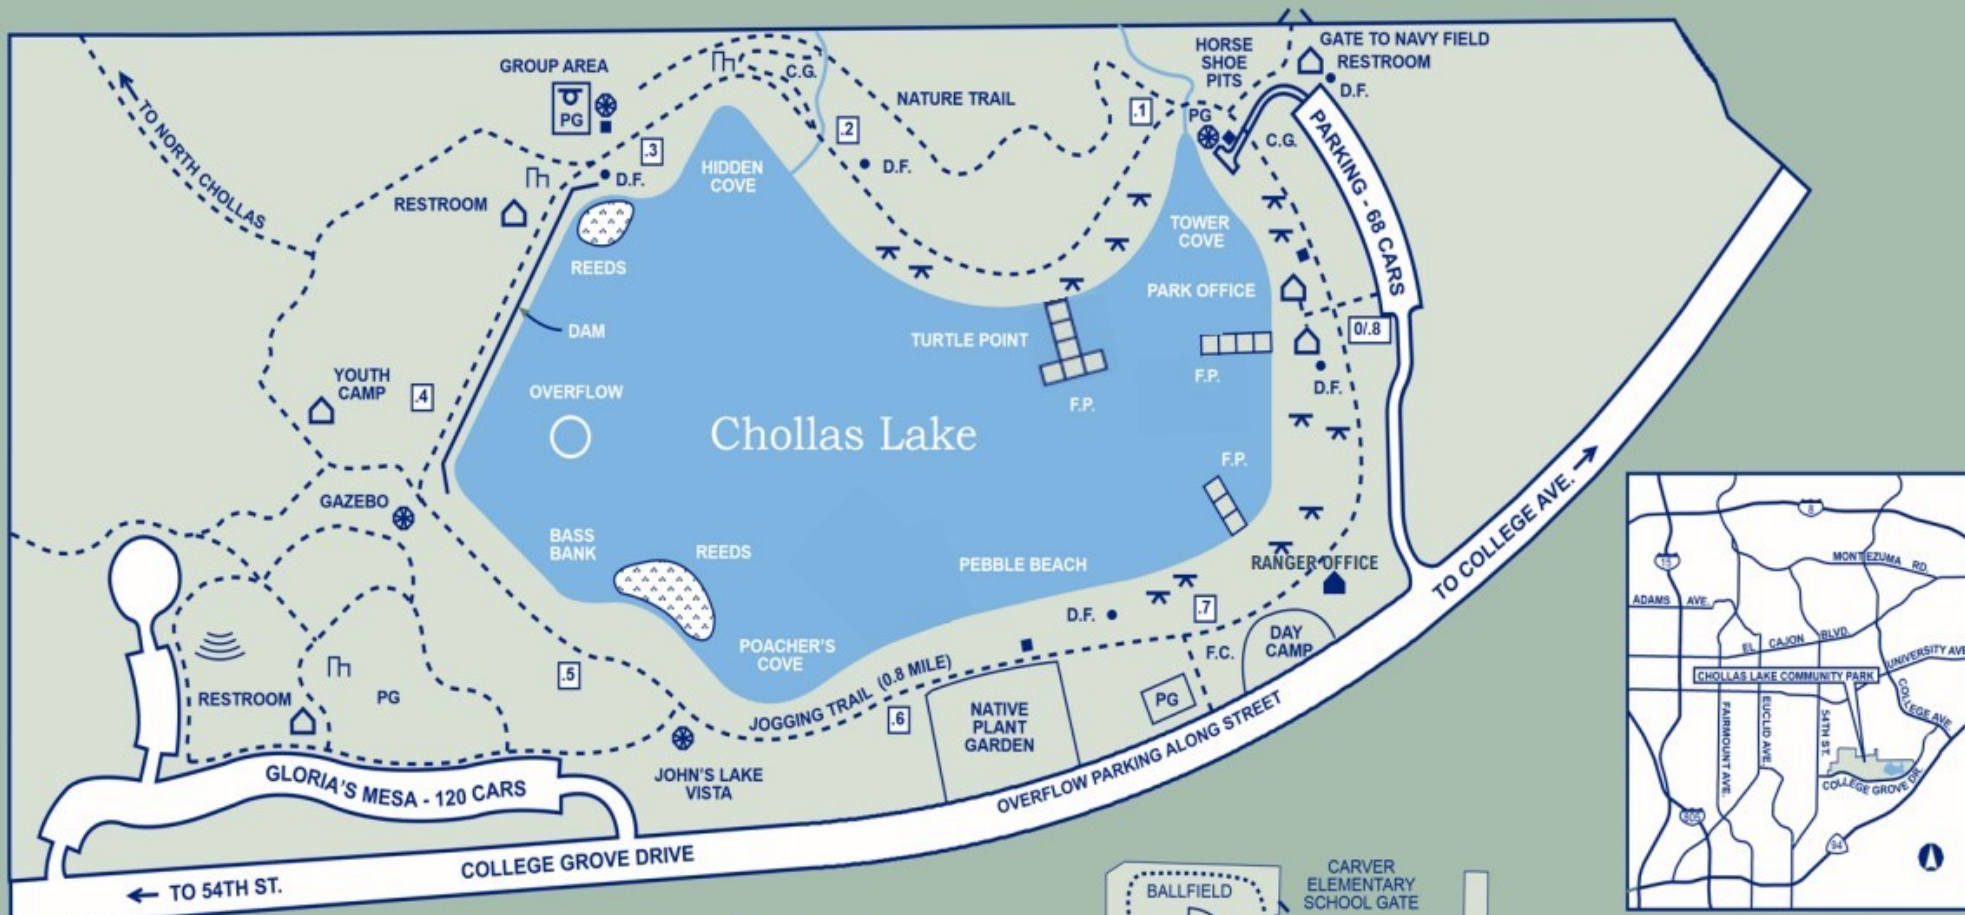

CHOLLAS LAKE PARK

VICINITY MAP

- | | | | |
|------|-------------------|------|-------------------|
| -- | TRAIL | ☼ | PICNIC SHELTER |
| 🏠 | RANGER OFFICE | 📏 | MILE MARKER |
| 🍴 | PICNIC AREA | P.G. | PLAYGROUND |
| D.F. | DRINKING FOUNTAIN | F.P. | FISHING PIER |
| C.G. | CACTUS GARDEN | 🎪 | AMPHITHEATER |
| 🏠 | PARCOURSE STATION | 🏀 | BASKETBALL HOOP |
| F.C. | FISHING CLINIC | ■ | HOT COAL DISPOSAL |

NOT TO SCALE

SEE ENLARGEMENT ABOVE