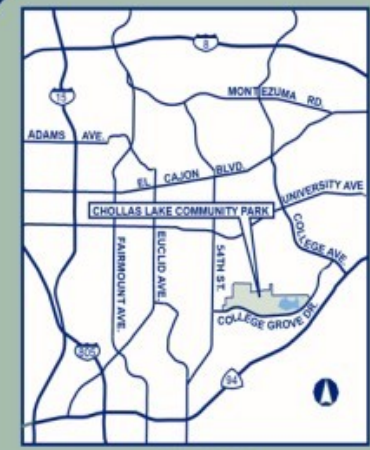

CHOLLAS LAKE PARK

VICINITY MAP

- | | | | |
|------|-------------------|------|-------------------|
| -- | TRAIL | ☼ | PICNIC SHELTER |
| 🏠 | RANGER OFFICE | 📏 | MILE MARKER |
| 🍴 | PICNIC AREA | P.G. | PLAYGROUND |
| D.F. | DRINKING FOUNTAIN | F.P. | FISHING PIER |
| C.G. | CACTUS GARDEN | 🎪 | AMPHITHEATER |
| 🏠 | PARCOURSE STATION | 🏀 | BASKETBALL HOOP |
| F.C. | FISHING CLINIC | ■ | HOT COAL DISPOSAL |

NOT TO SCALE

SEE ENLARGEMENT ABOVE