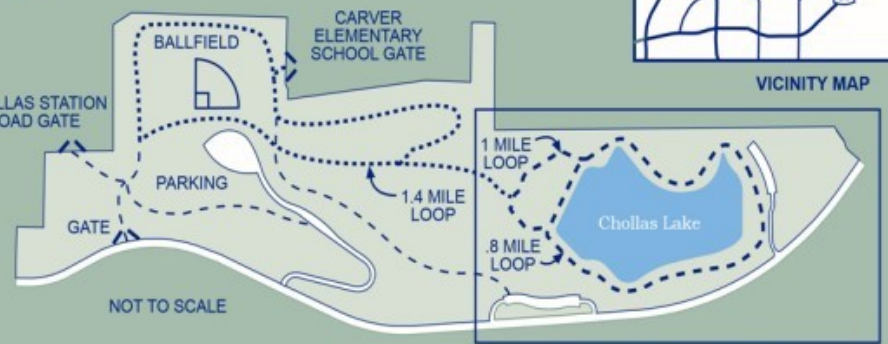

CHOLLAS LAKE PARK

VICINITY MAP

- | | | | |
|------|-------------------|------|-------------------|
| -- | TRAIL | ☼ | PICNIC SHELTER |
| 🏠 | RANGER OFFICE | 📏 | MILE MARKER |
| 🍴 | PICNIC AREA | P.G. | PLAYGROUND |
| D.F. | DRINKING FOUNTAIN | F.P. | FISHING PIER |
| C.G. | CACTUS GARDEN | 🎪 | AMPHITHEATER |
| 🏠 | PARCOURSE STATION | 🏀 | BASKETBALL HOOP |
| F.C. | FISHING CLINIC | ■ | HOT COAL DISPOSAL |

NOT TO SCALE

SEE ENLARGEMENT ABOVE