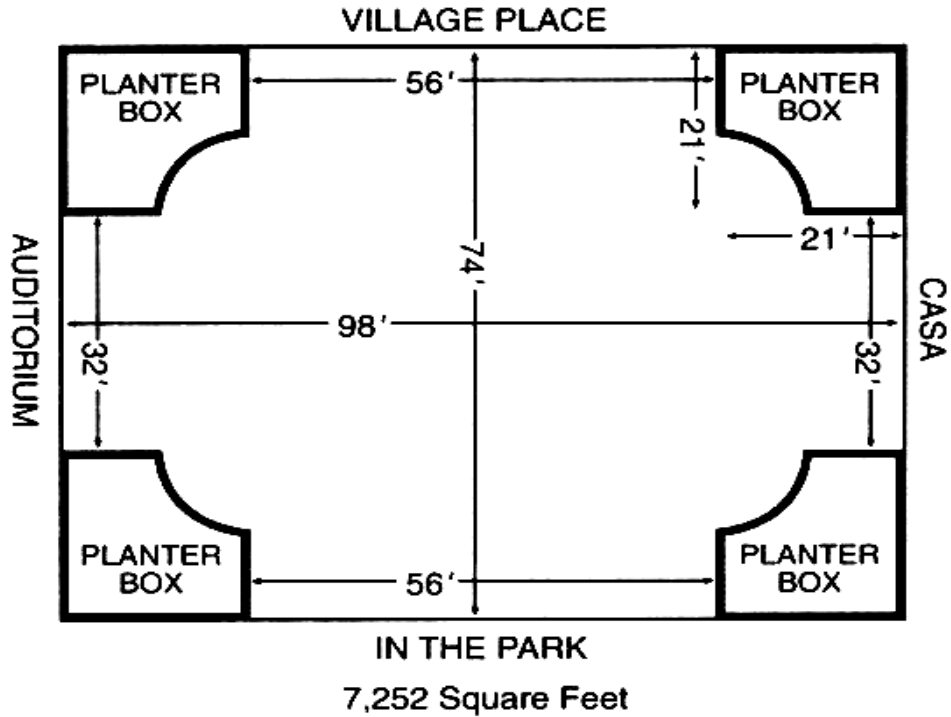

City of San Diego Park & Recreation Department

Balboa Park  
Casa del Prado – Patio B

Capacity  
100 dinner set-up  
150 theatre set-up

Set Up  
17 tables

200 dinner set-up  
300 theatre set-up

34 tables

320 dinner set-up  
400 theatre set-up

54 tables

Public access may not be closed off at any time.  
Tables may not block any entrance or exit to the Patio.  
There will be other activities scheduled in the facilities of the Building during the time of your event.