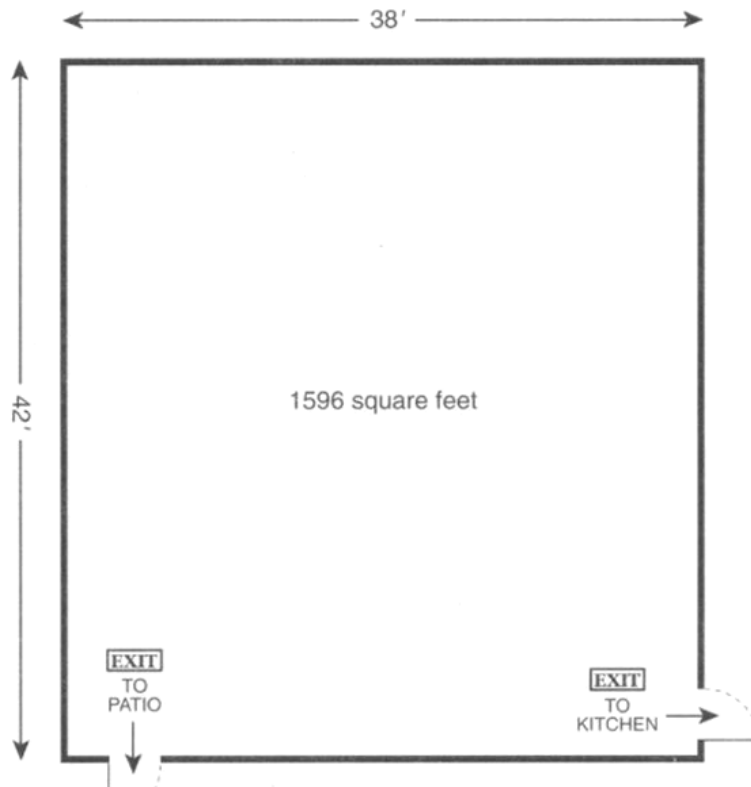

City of San Diego Park & Recreation Department

**Balboa Park
Casa del Prado – Room 102**

CAPACITY: 96 dinner set-up
105 theatre set-up
(legal capacity)

TABLE CAPACITY: 16

Food and drink are allowed.

The exits may not be blocked at any time.