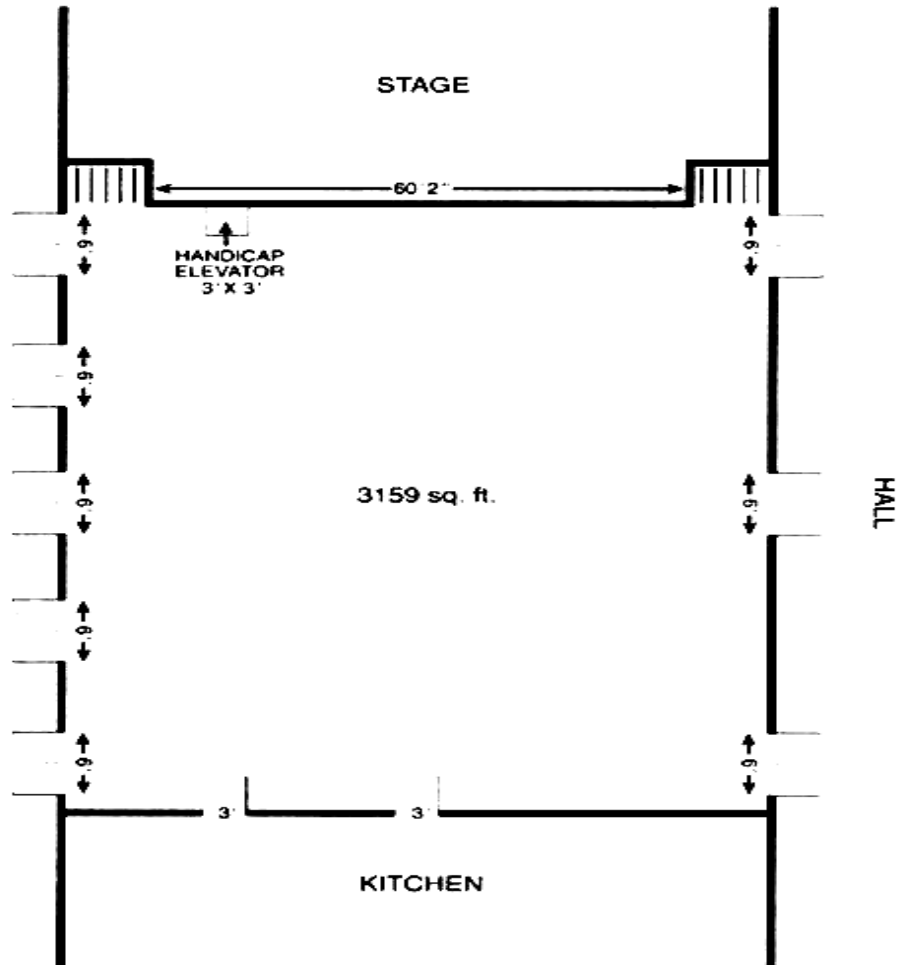

City of San Diego Park & Recreation Department

Balboa Park
War Memorial Building - Auditorium

CAPACITY: 300 auditorium style
204 banquet style

TABLE CAPACITY: 34

Piano provided on stage.
Kitchen space is available with sink and running water.
Food and drink allowed.
No access to storage rooms and no screen provided.
The exits may not be blocked at any time.