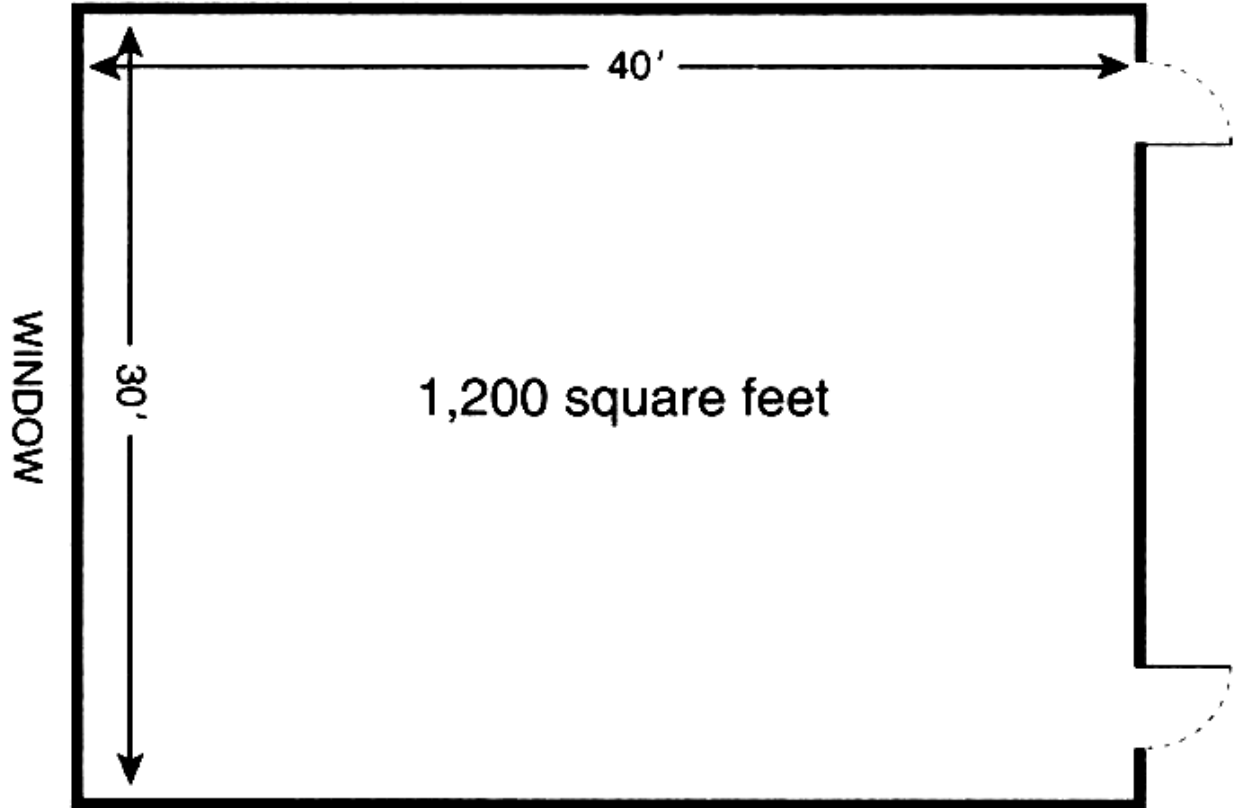

City of San Diego Park & Recreation Department

Balboa Park
War Memorial Building – Room 2

CAPACITY: 48 dinner set-up
75 theatre set-up

TABLE CAPACITY: 8

Food and drink allowed.

The exits may not be blocked at any time.