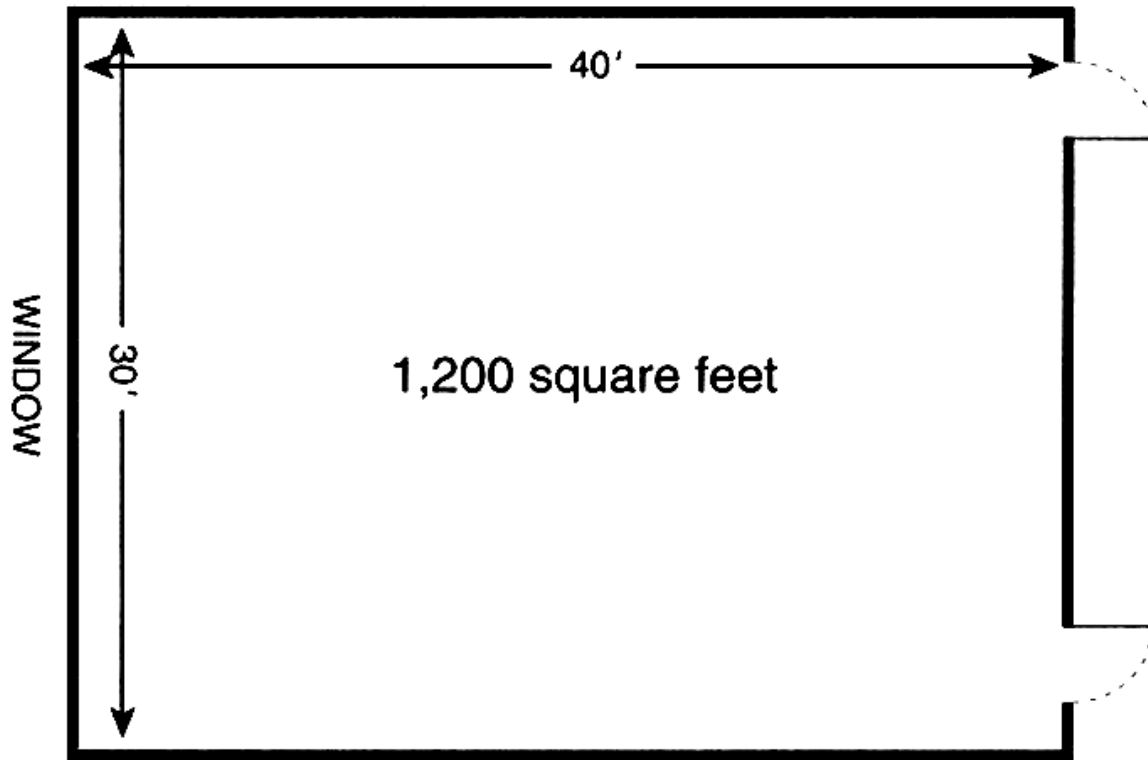

**City of San Diego Park & Recreation Department**

**Balboa Park  
War Memorial Building – Room 3**

**CAPACITY:** 48 dinner set-up  
75 theatre set-up

**TABLE CAPACITY:** 8

Food and drink allowed.

The exits may not be blocked at any time.