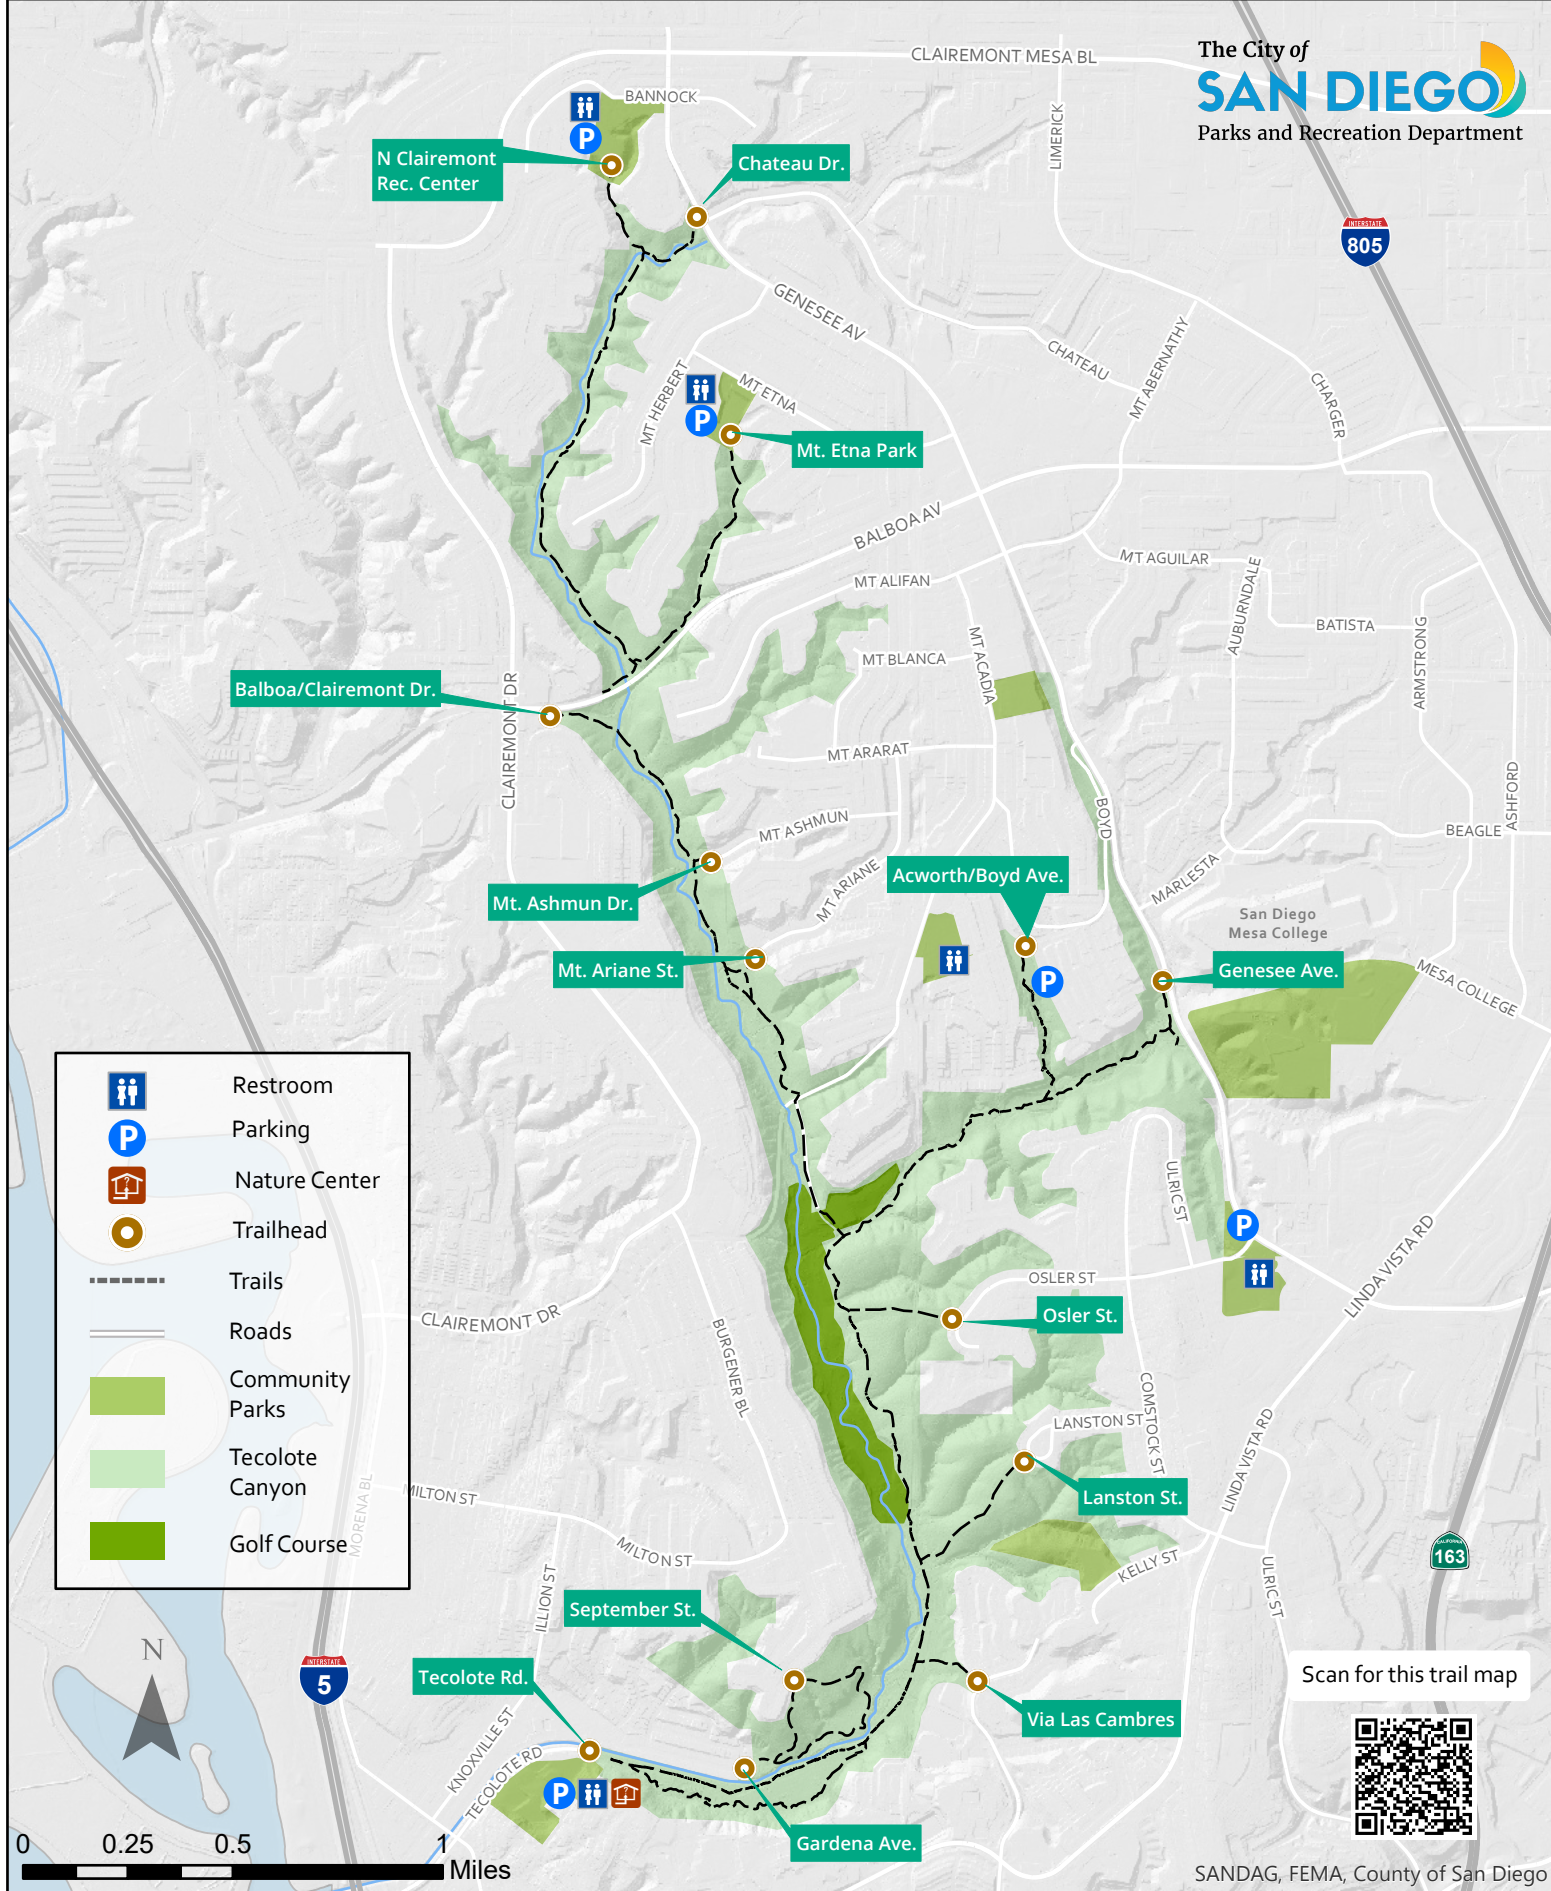

Tecolote Canyon Natural Park

TRAIL MAP

The City of
SAN DIEGO
Parks and Recreation Department

- Restroom
- Parking
- Nature Center
- Trailhead
- Trails
- Roads
- Community Parks
- Tecolote Canyon
- Golf Course

Scan for this trail map