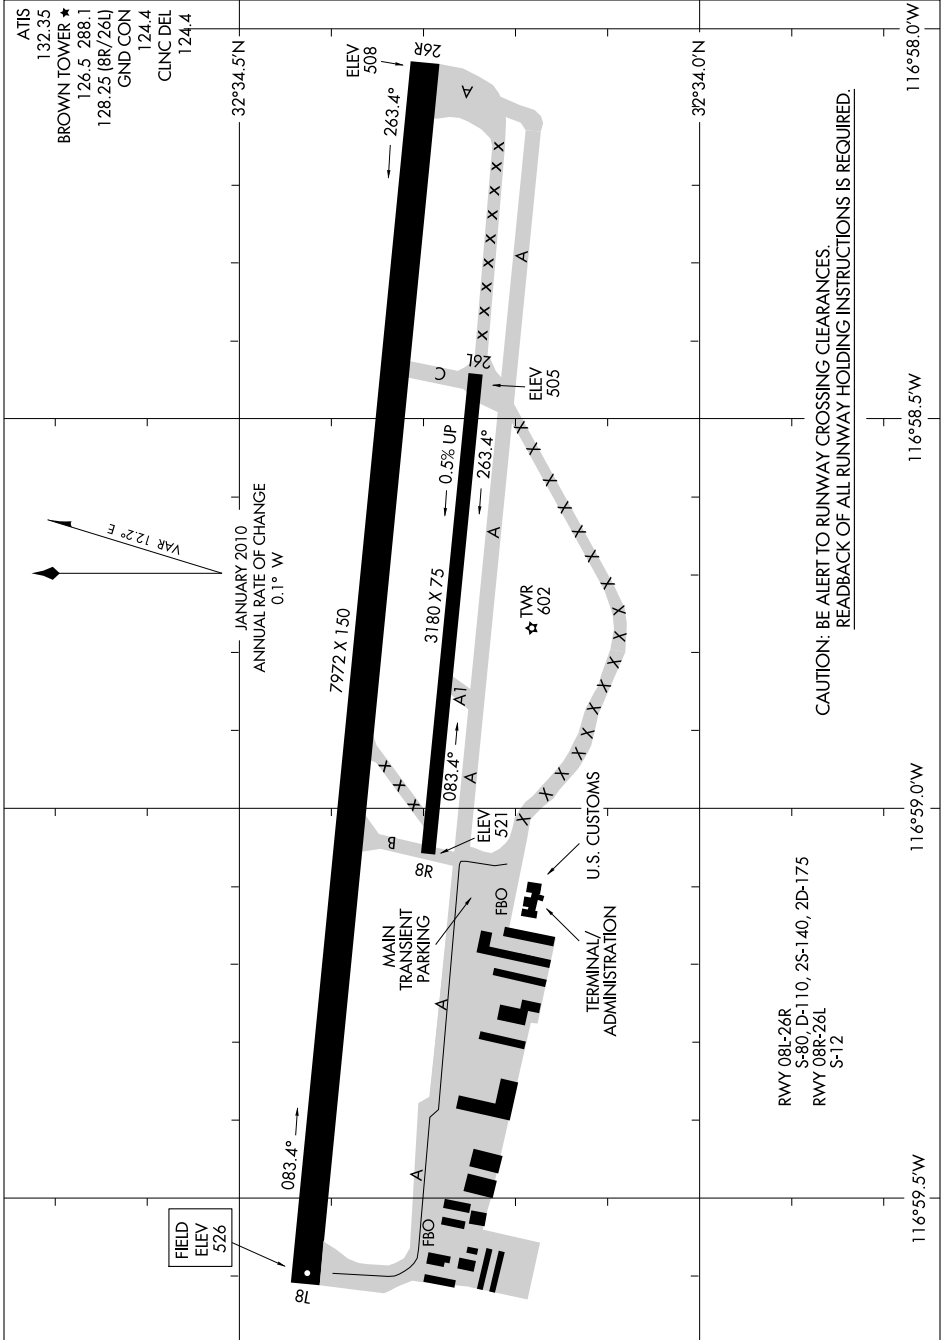

AIRPORT DIAGRAM

SAN DIEGO/ BROWN FIELD MUNI (SDM)
SAN DIEGO, CALIFORNIA

AL-5814 (FAA)

1102 JUL 2011 08 'E-WS

SW-3, 30 JUN 2011 to 28 JUL 2011

AIRPORT DIAGRAM

SAN DIEGO, CALIFORNIA
SAN DIEGO/ BROWN FIELD MUNI (SDM)