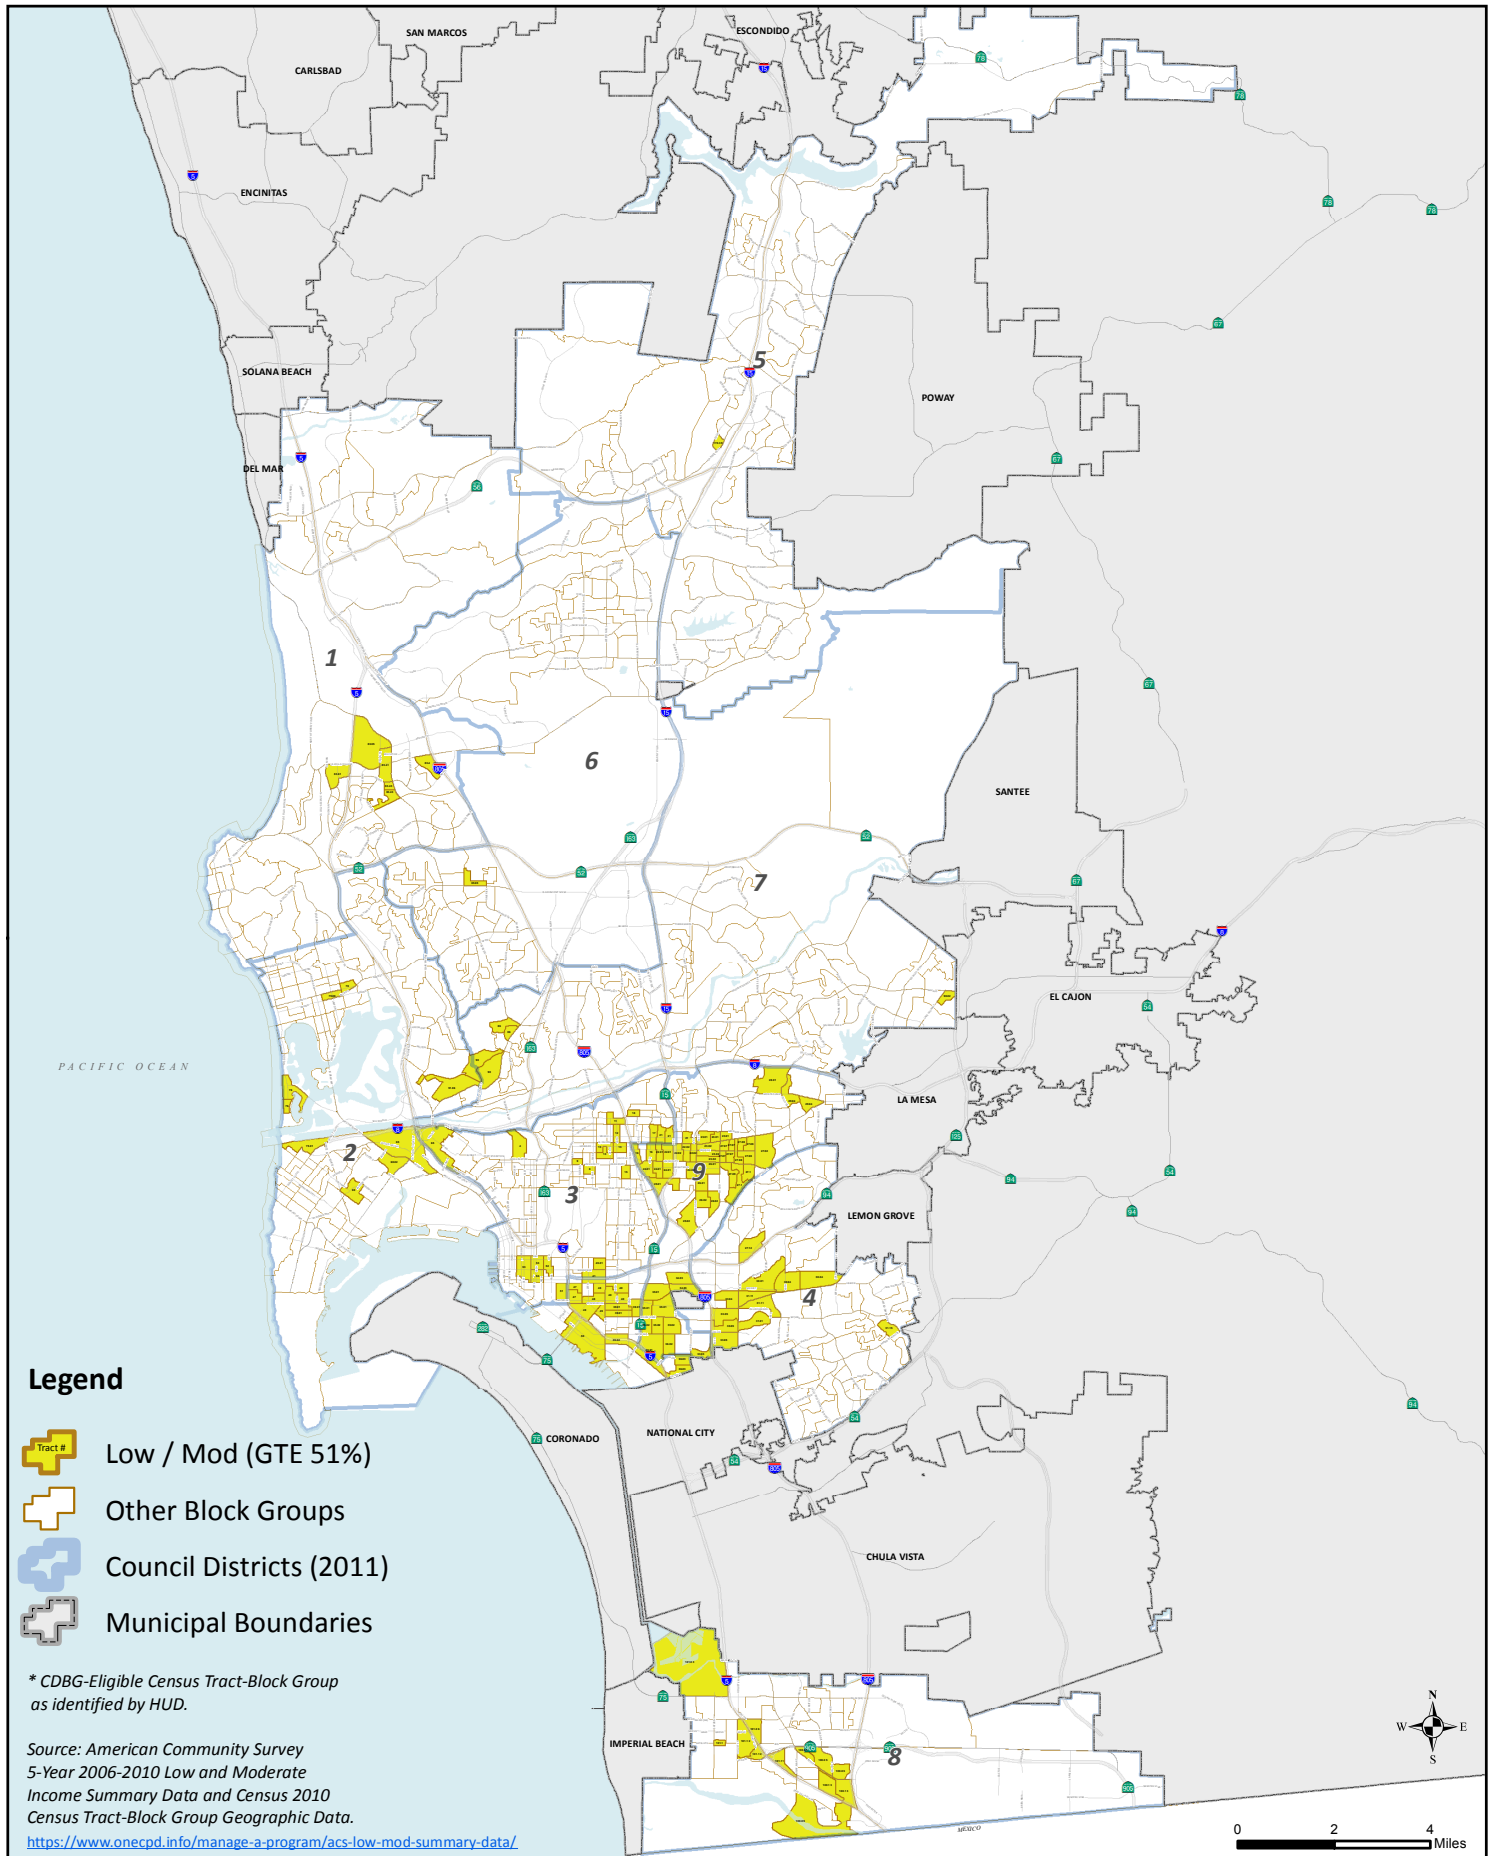

City of San Diego : Community Development Block Grant

HUD Low and Moderate Income Census Block Groups (Household Income 50% or Below) *

Date: 6/19/2014

Legend

-  Low / Mod (GTE 51%)
-  Other Block Groups
-  Council Districts (2011)
-  Municipal Boundaries

* CDBG-Eligible Census Tract-Block Group as identified by HUD.

Source: American Community Survey 5-Year 2006-2010 Low and Moderate Income Summary Data and Census 2010 Census Tract-Block Group Geographic Data.