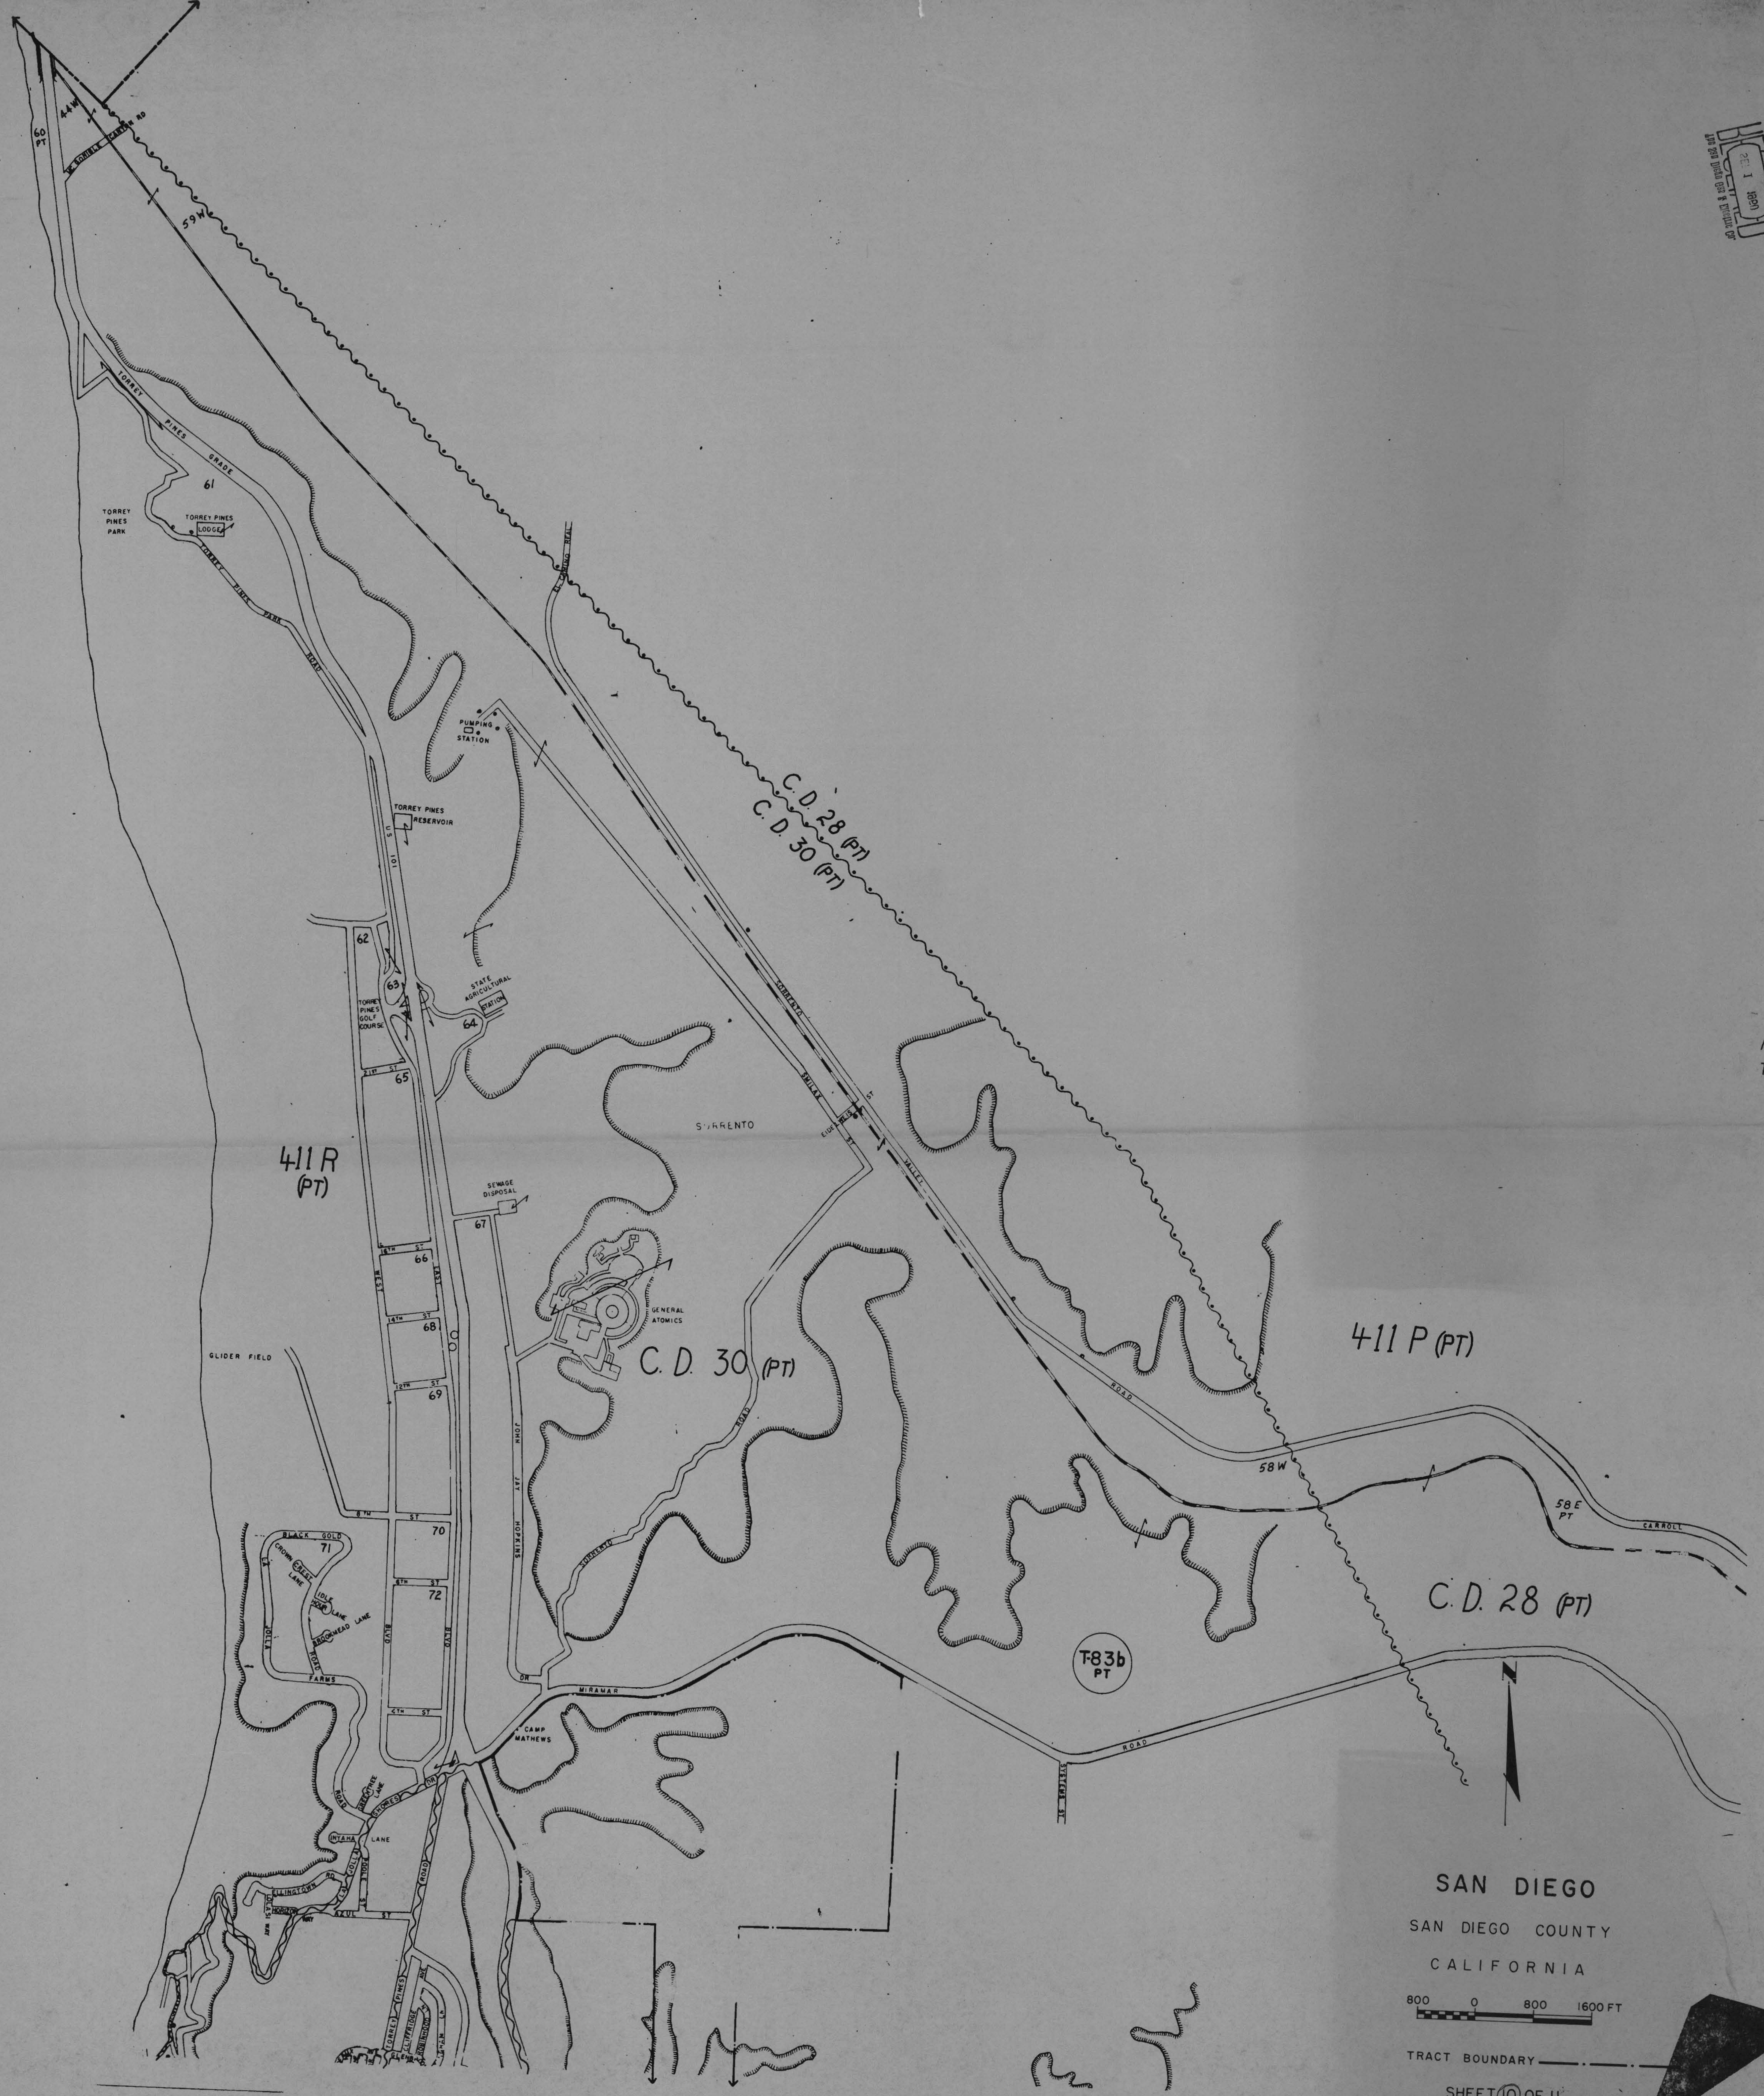

TRACT  
Z-100 (PT)  
132 (PT)  
133 (PT)

**SAN DIEGO**

SAN DIEGO COUNTY

CALIFORNIA

800 0 800 1600 FT.

TRACT BOUNDARY ————  
CORPORATE LIMITS - - - - -

SHEET 1 OF 11

192094

11/20/01 THS  
San Diego

TRACT NUMBER  
T-83b (PT)

SAN DIEGO  
SAN DIEGO COUNTY  
CALIFORNIA

TRACT BOUNDARY

SHEET 10 OF 11  
192094

SCALE: 1" = 1960'

|   |                   |
|---|-------------------|
| 1 | AREA NUMBER T-83b |
| 2 | AREA NUMBER T-83b |
| 3 | AREA NUMBER T-83b |

SAN DIEGO  
 SAN DIEGO COUNTY  
 CALIFORNIA  
 800 0 800 1600 FT.  
 TRACT BOUNDARY  
 CORPORATE LIMITS  
 SHEET 4 OF 11  
 192094  
 SCALE: DATE: 1960  
 F.F.

TRACT  
NUMBERS  
E-25b (PT)  
H-33 (PT)  
L-54 to L-40  
Y-4  
Y-43 to K-52  
L-53  
L-54  
Y-99b (PT)