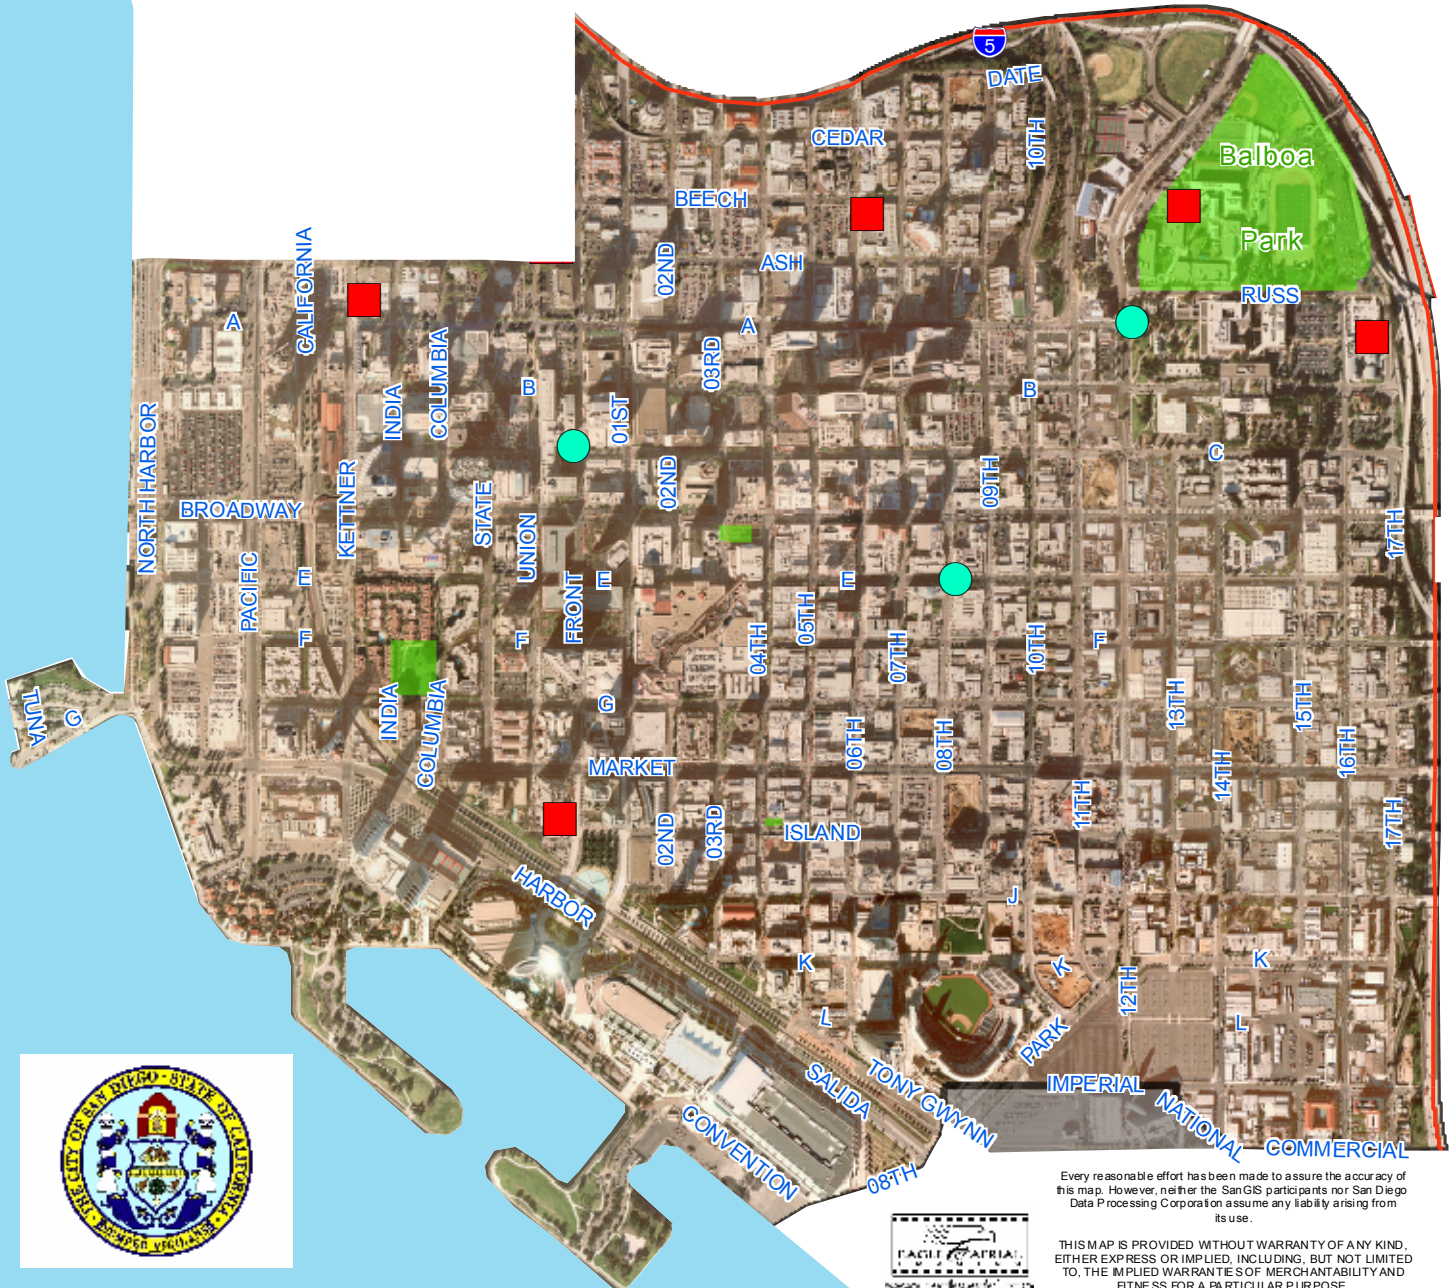

Councilmember Kevin Faulconer

Council District 2

Downtown Community

Legend

- Schools
- Libraries
- Freeways
- Parks and Open Space
- Council District Boundary

Every reasonable effort has been made to assure the accuracy of this map. However, neither the SanGIS participants nor San Diego Data Processing Corporation assume any liability arising from its use.

THIS MAP IS PROVIDED WITHOUT WARRANTY OF ANY KIND, EITHER EXPRESS OR IMPLIED, INCLUDING, BUT NOT LIMITED TO, THE IMPLIED WARRANTIES OF MERCHANTABILITY AND FITNESS FOR A PARTICULAR PURPOSE.

PROPRIETARY INFORMATION: The use of this information is pursuant to a sublicense agreement only. Any resale or relicensing of this information requires the prior written consent of the licensor.

This map contains information which has been reproduced with permission granted by Thomas Bros. Maps.

S:\IT\C\GIS\G_Projects\CD2\mxd\Downtown.mxd