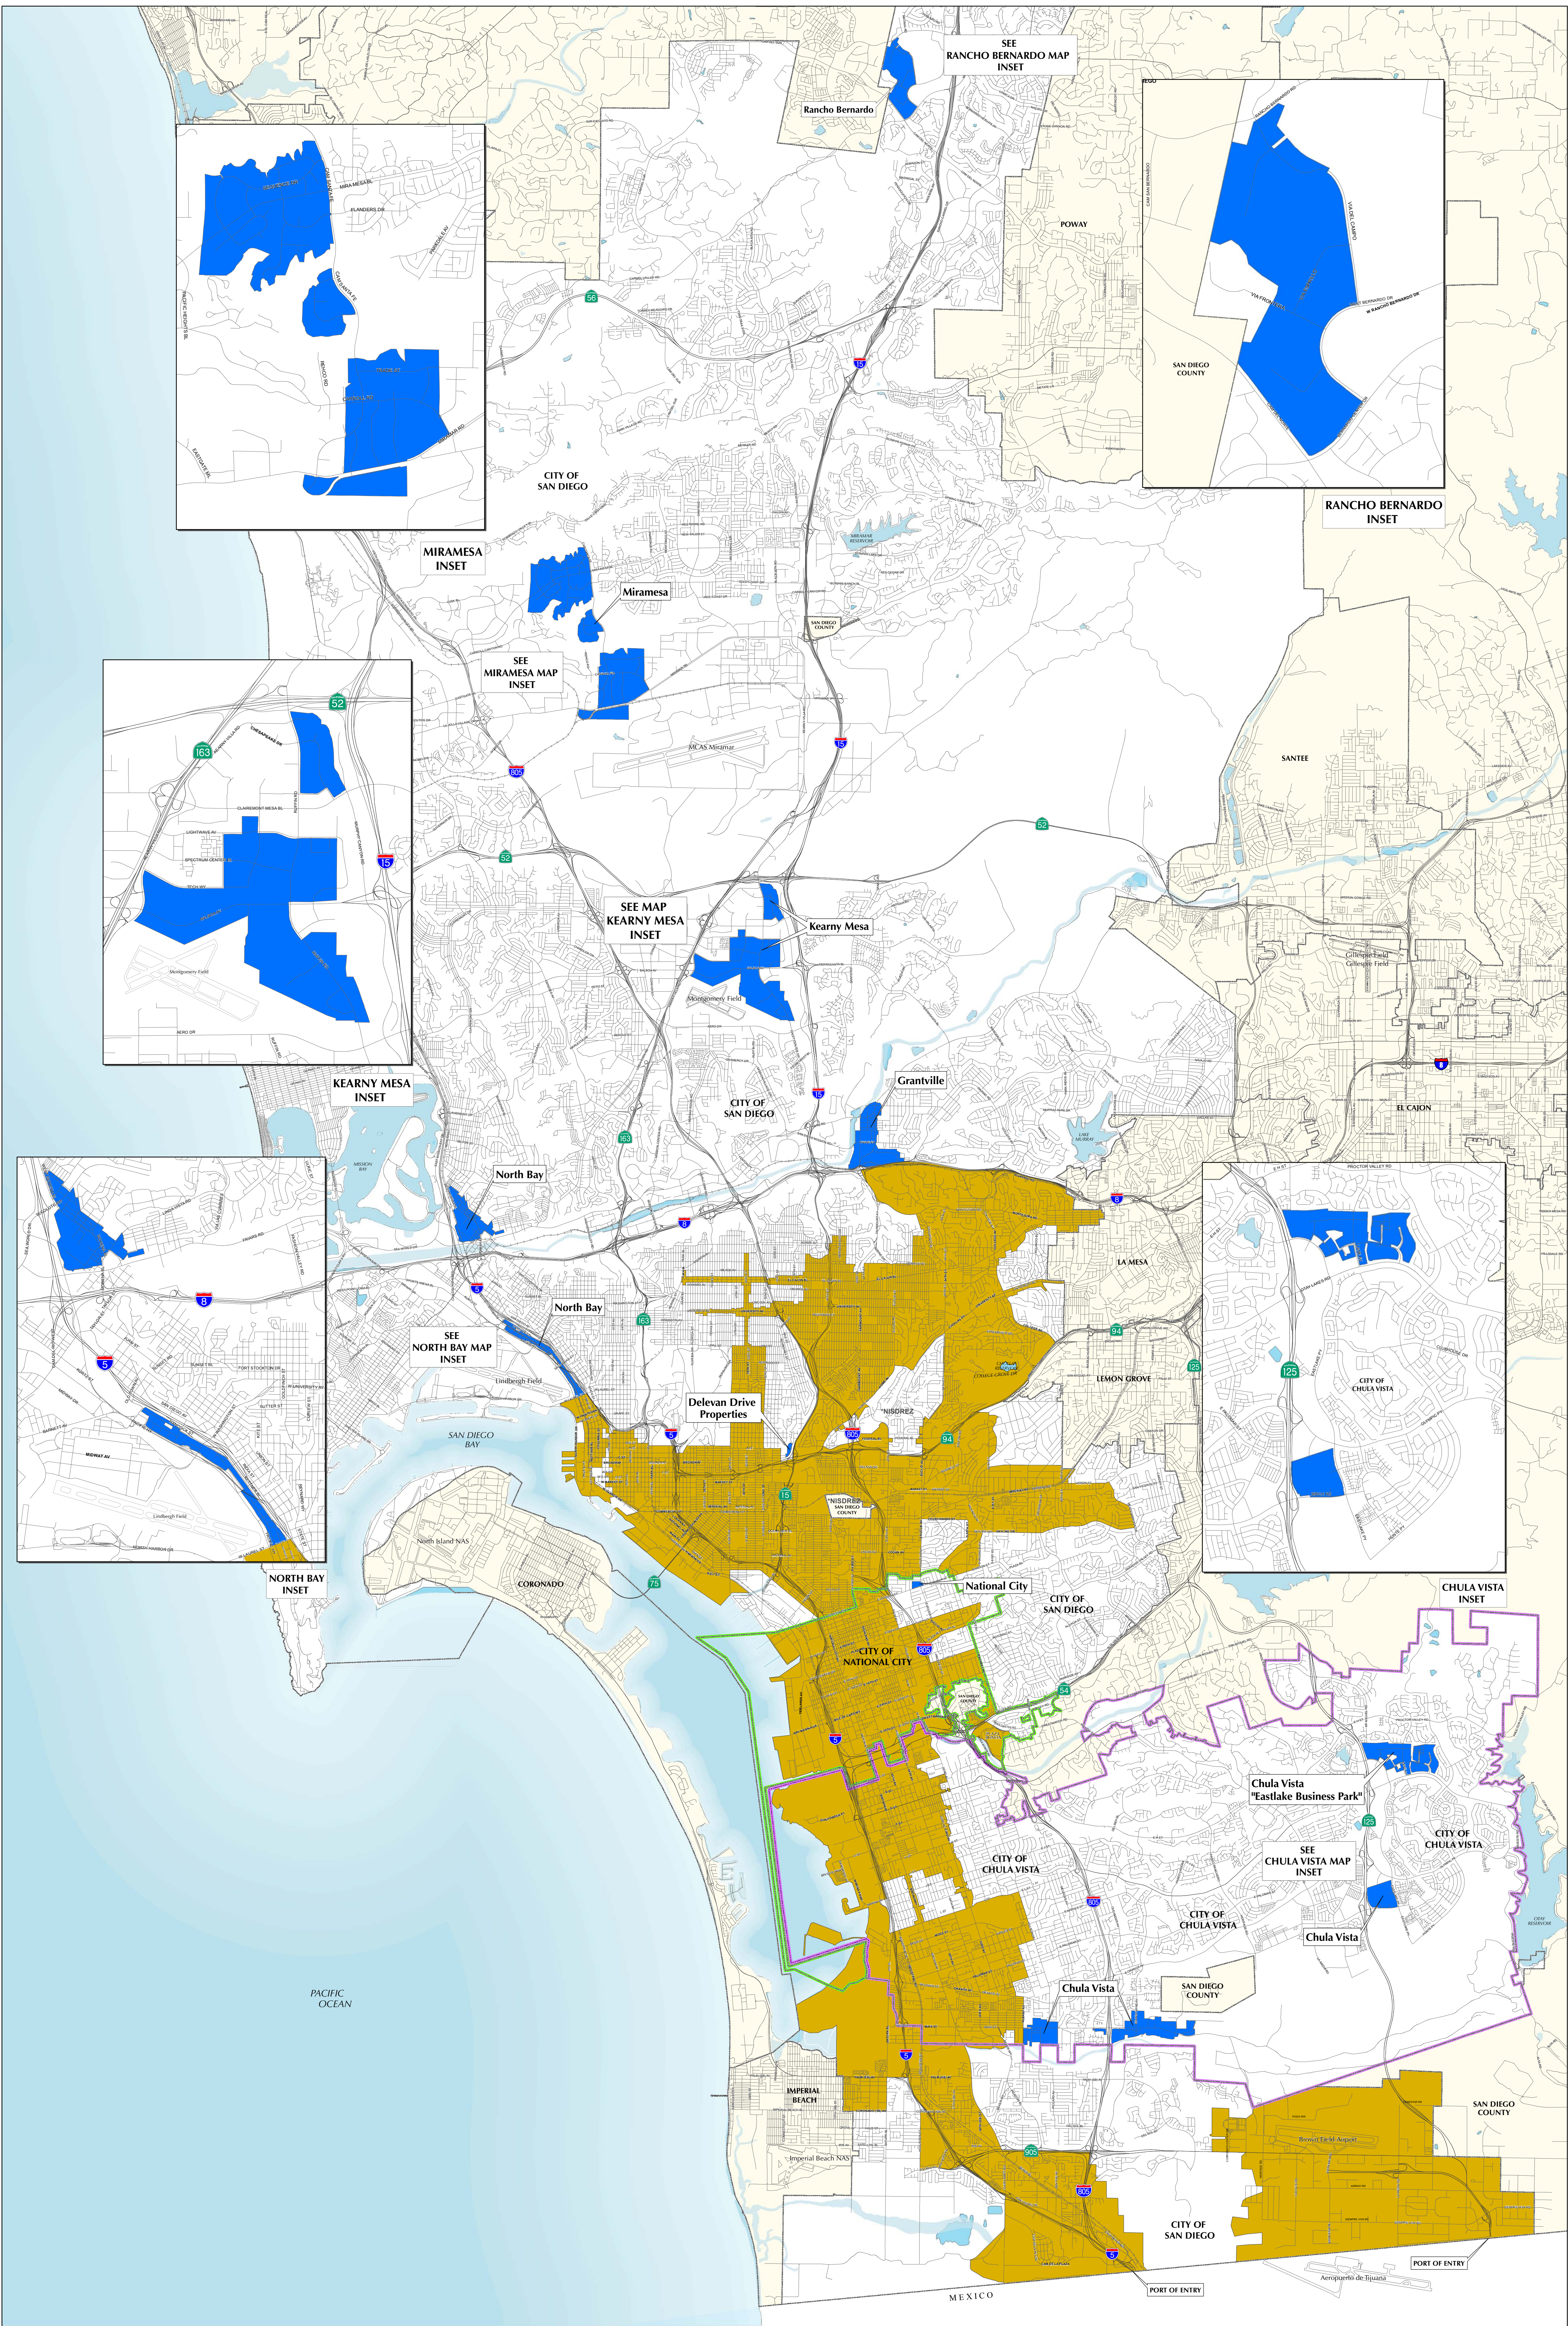

Revised September 2012