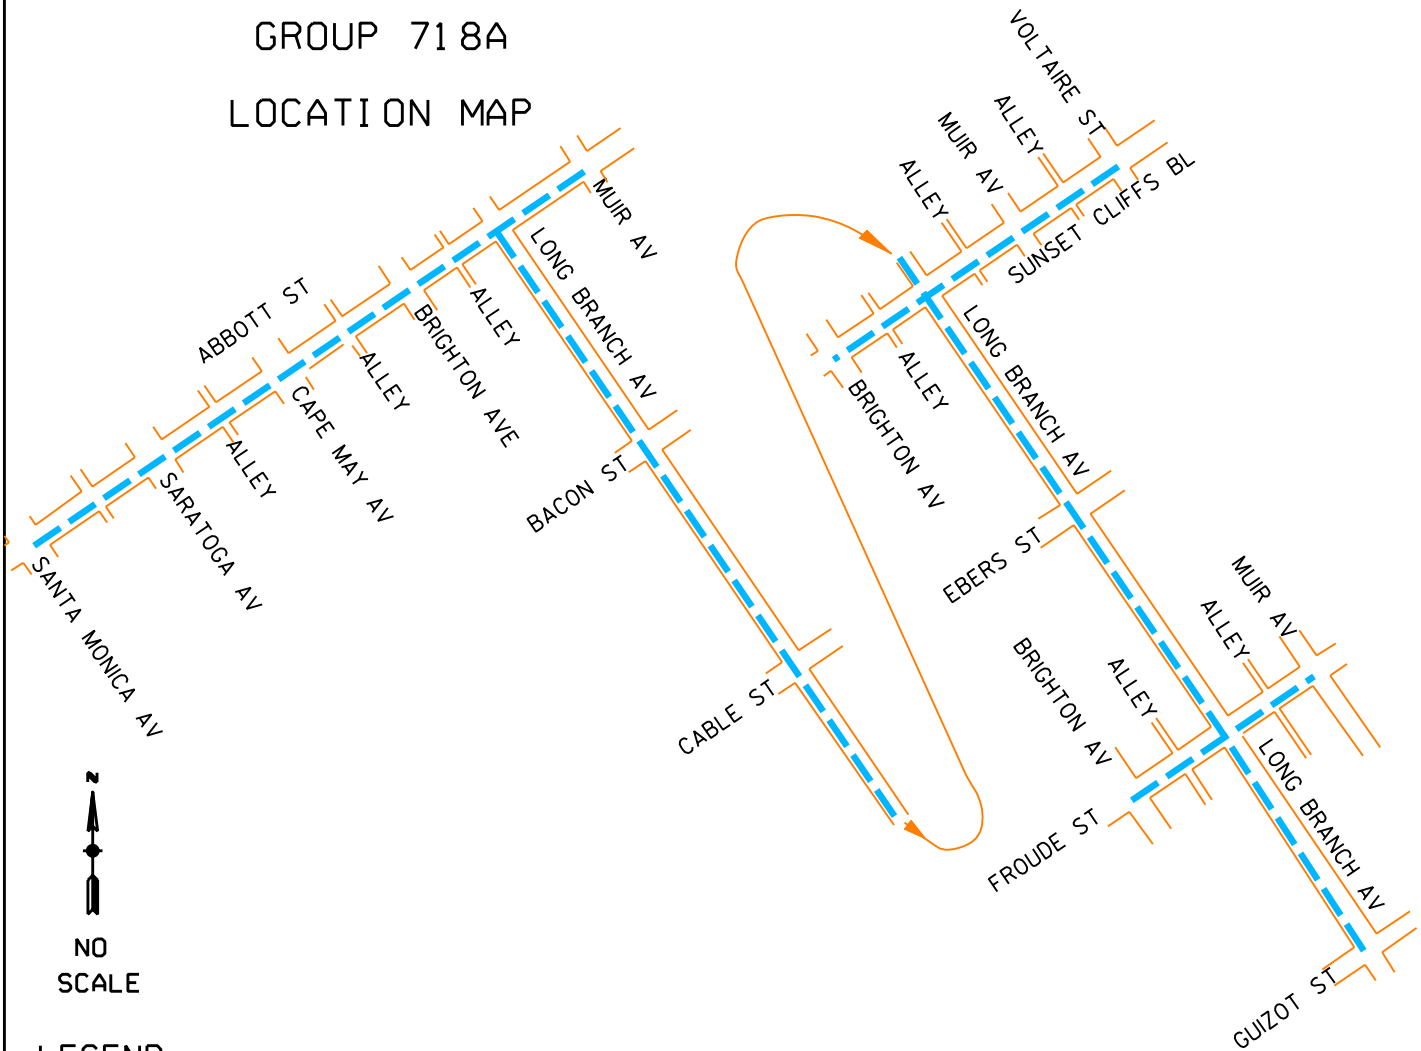

SENIOR ENGINEER
WENDY GAMBOA
☎ (619) 235-1971

PROJECT MANAGER
DWAYNE ABBEY
☎ (619) 533-5154

PROJECT ENGINEER
BRIAN VITELLE
☎ (619) 533-7413

WATER MAIN REPLACEMENT
GROUP 718A
LOCATION MAP

LEGEND:

--- WATER MAIN REPLACEMENT