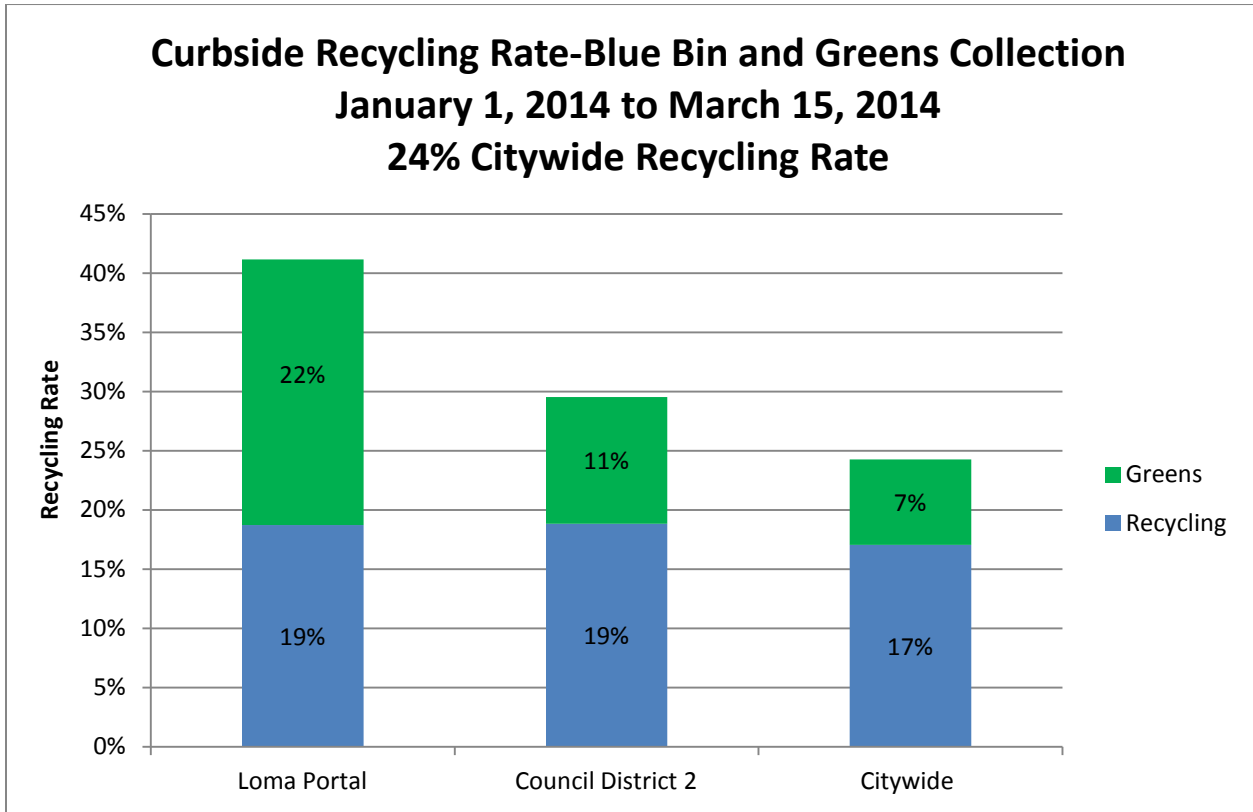

Good 

Lake Murray

How is your community doing?

 Excellent 

Great 

Good 

Loma Portal

How is your community doing?