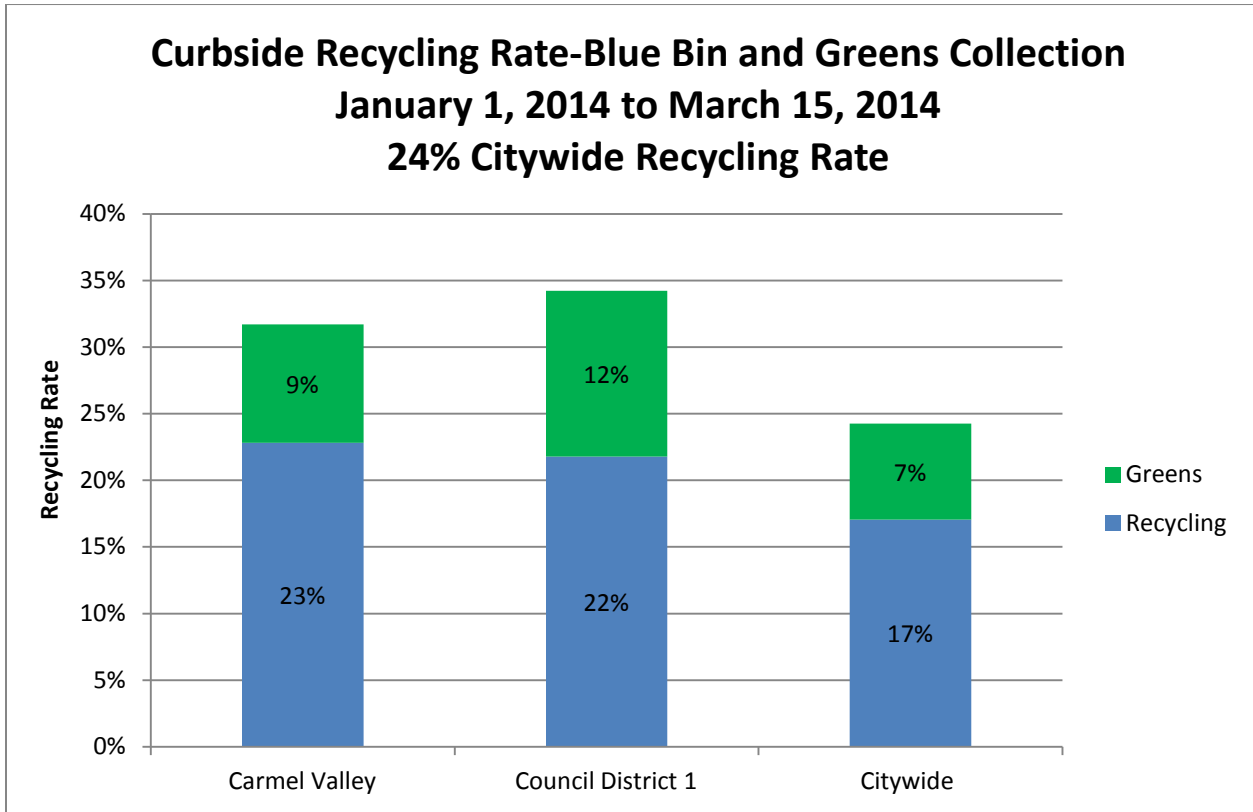

Carmel Valley

How is your community doing?

➡ Excellent 😊😊😊😊

Great 😊😊😊

Good 😊😊