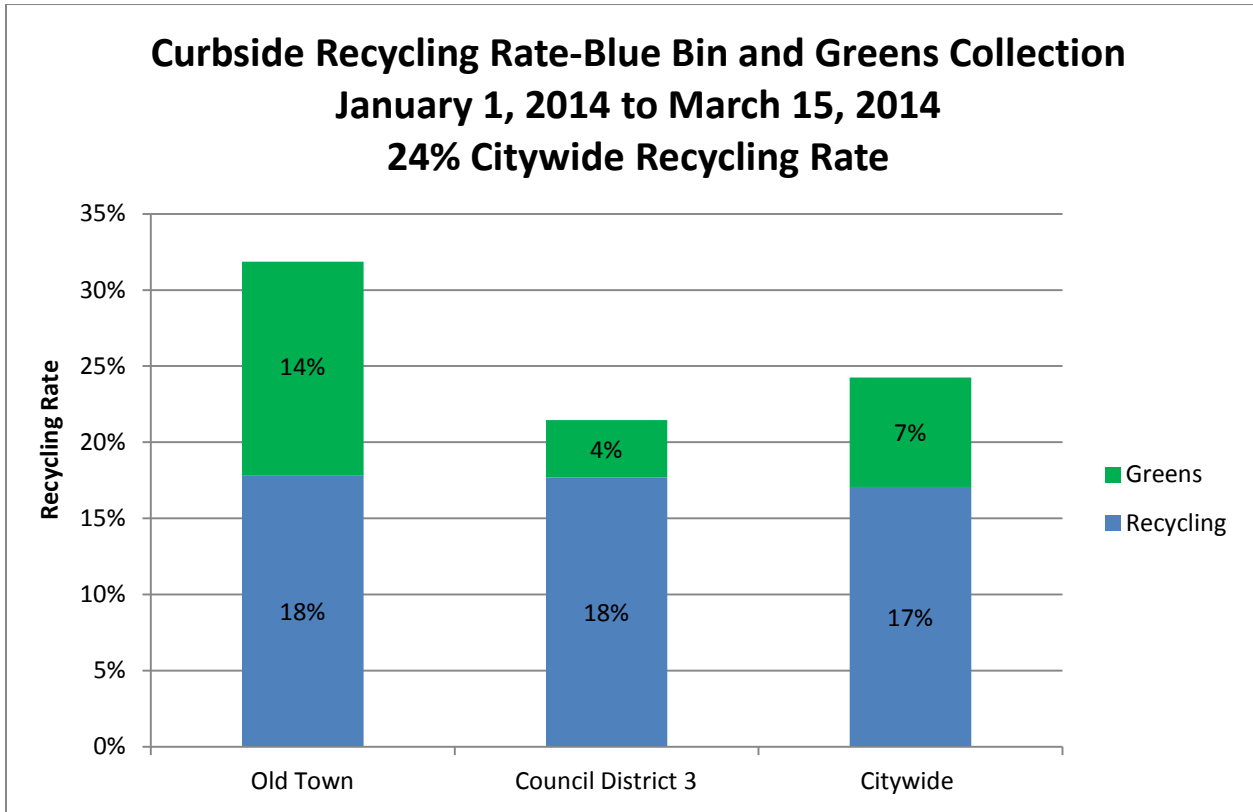

Old Town

How is your community doing?

Excellent

Great

Good