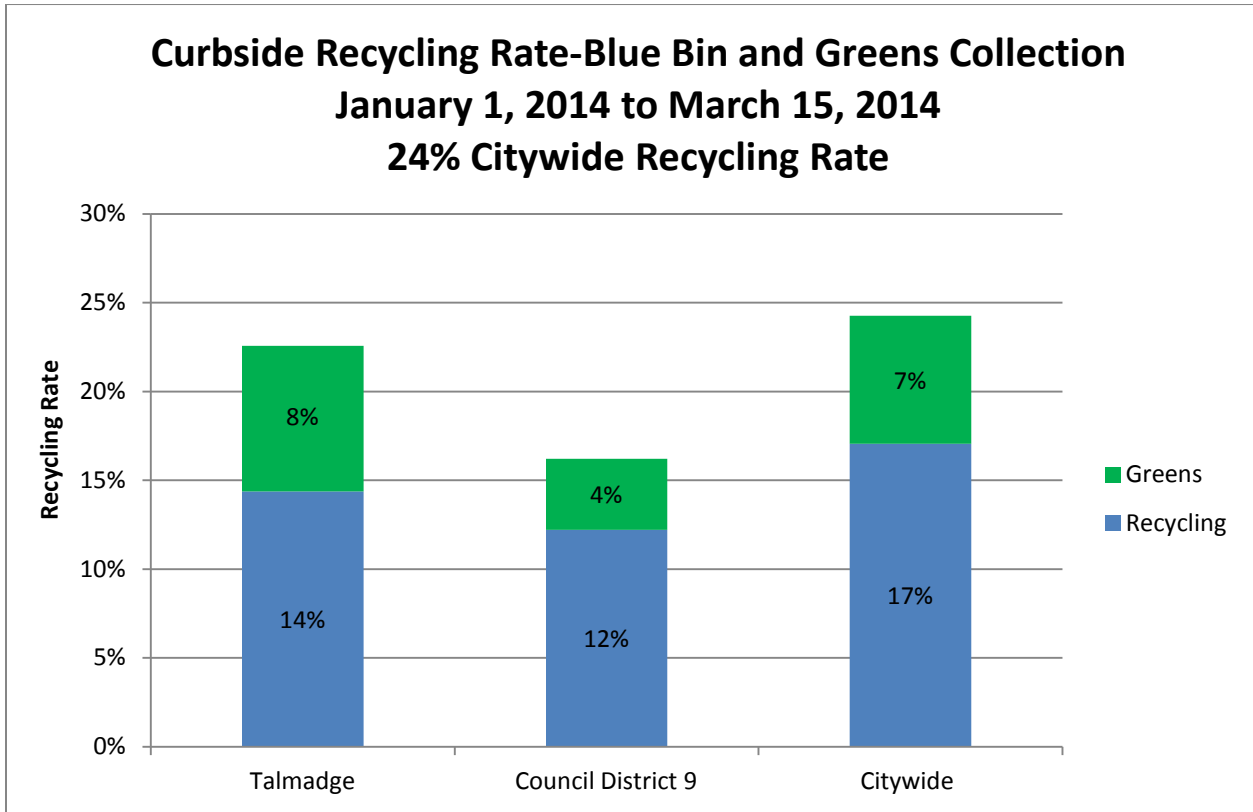

Swan Canyon

*Greens collection not yet available in your community.

How is your community doing?

Excellent 😊😊😊😊

Great 😊😊😊

 Good 😊😊

Talmadge

How is your community doing?