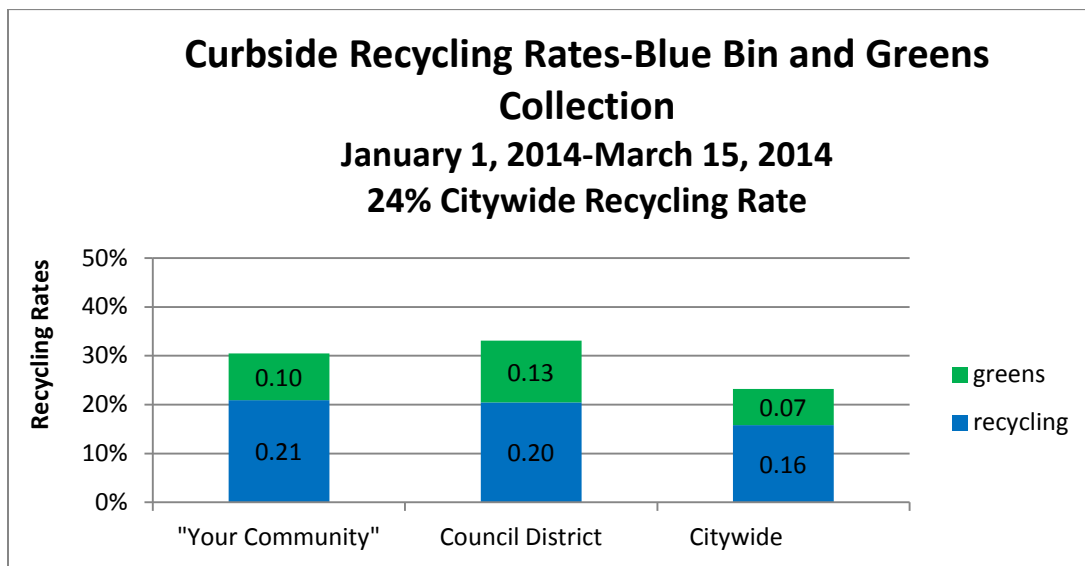

The following is an example of what those figures might look like:

Your community has a recycling rate of **X%**. That's good, but how can you make your community a recycling leader? There are more recyclable items than you think. Two types often overlooked are hard plastics and milk/juice cartons. And don't forget about your yard waste and placing it in your yard waste containers if you receive City Greenery collection service, or consider purchasing a discounted composting bin through the City's Backyard Compost Bin Voucher Program.

Visit: www.recyclingworks.com to find out more and follow us on Twitter @SanDiegoESD or Facebook at SanDiegoRecyclingWorks.

How Your Community is Doing:

- → Excellent 😊😊😊😊
- Great 😊😊😊
- Good 😊😊

For general recycling tips or information, visit our Web site at www.RecyclingWorks.com or call Customer Service at 858-694-7000.

*** end ***