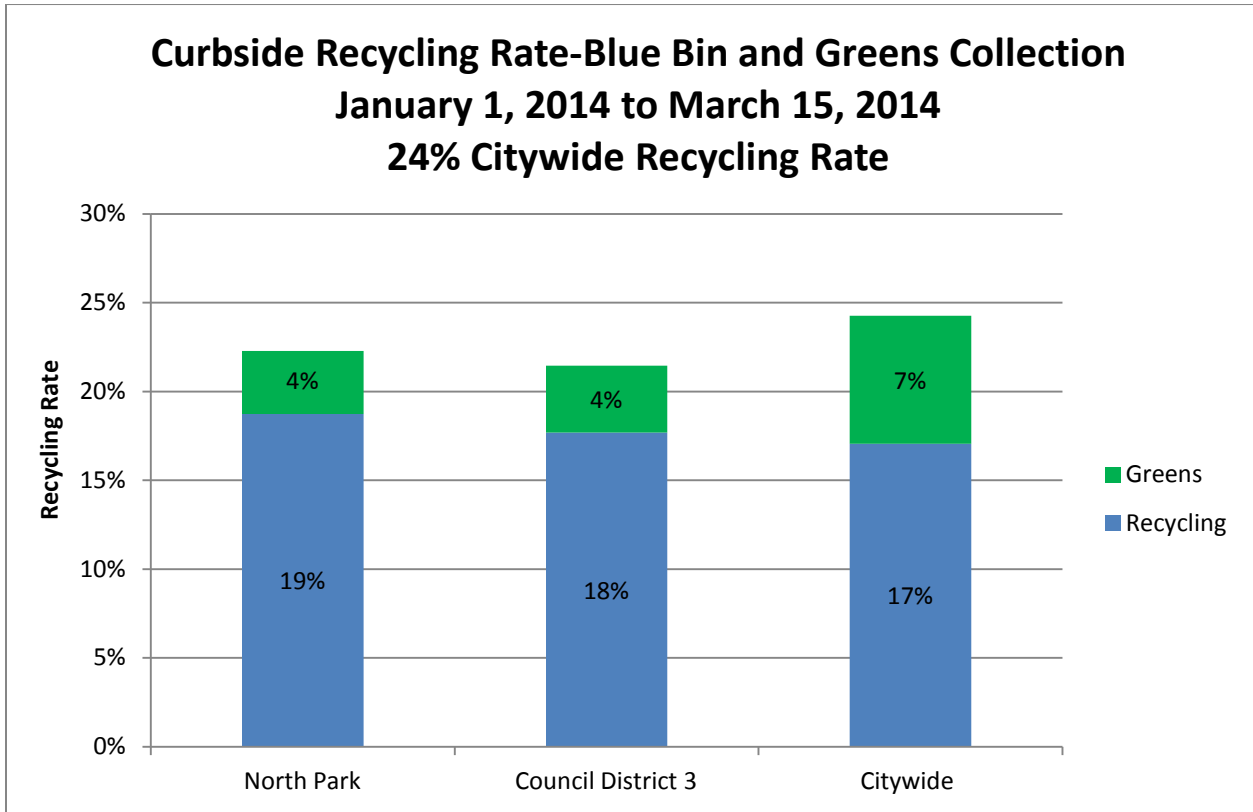

North Park

How is your community doing?

Excellent 😊😊😊😊

Great 😊😊😊

➡ Good 😊😊