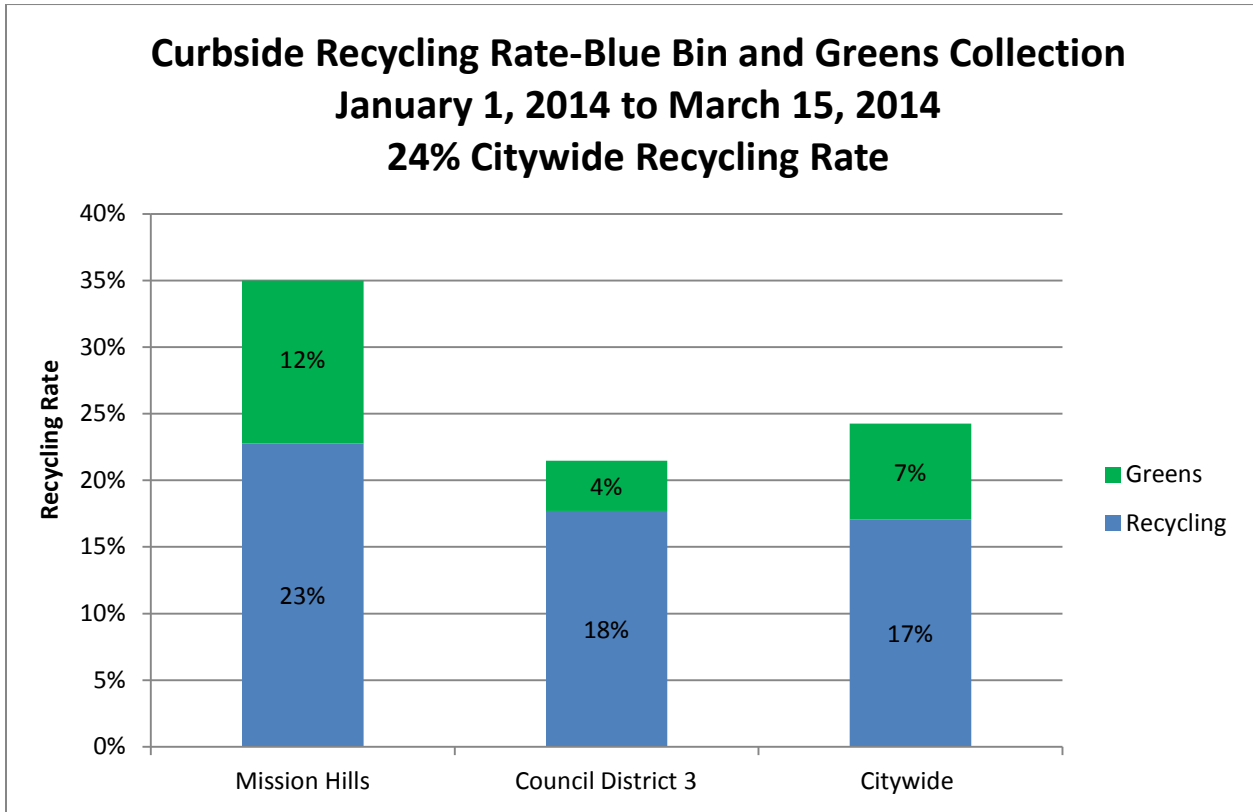

Mission Hills

How is your community doing?

 Excellent 

Great 

Good 

Normal Heights

*Greens collection not yet available in your community.

How is your community doing?