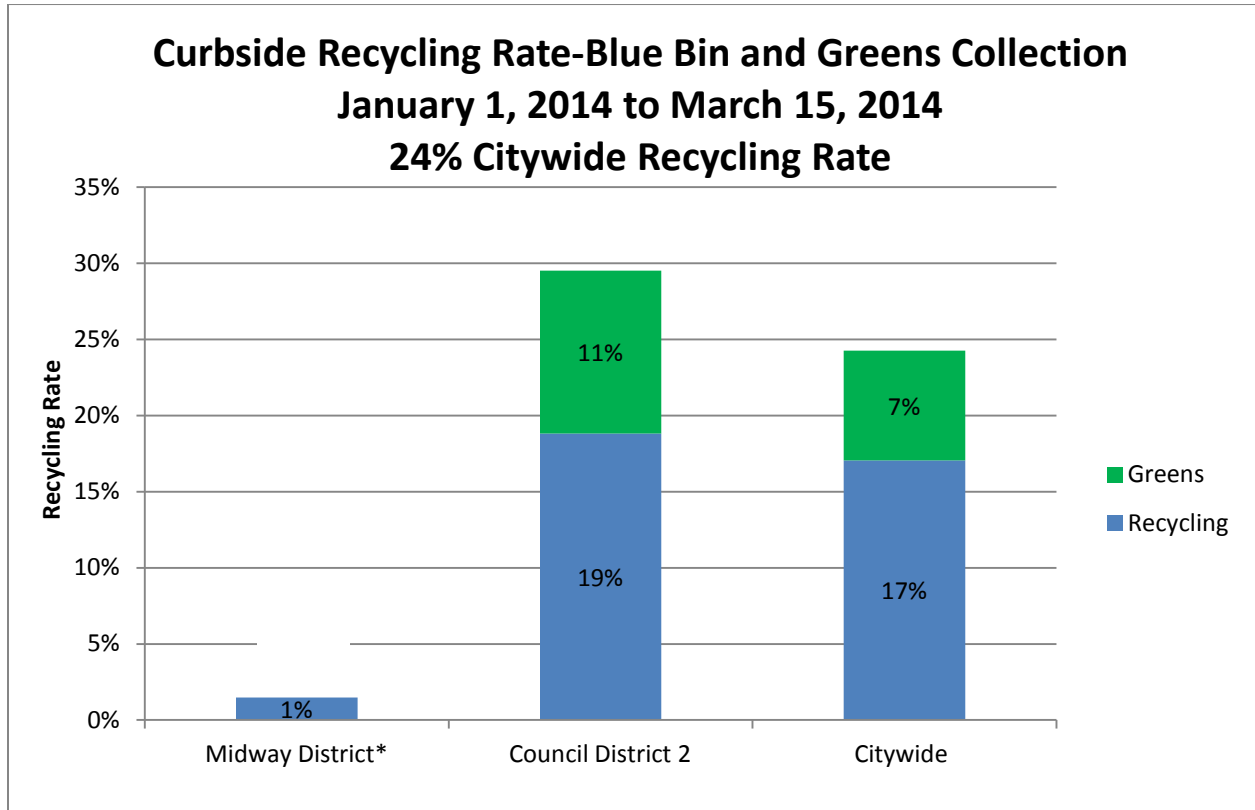

Midway District

*Greens collection not yet available in your community.

How is your community doing?

Excellent 😊😊😊😊

Great 😊😊😊

➡ Good 😊😊