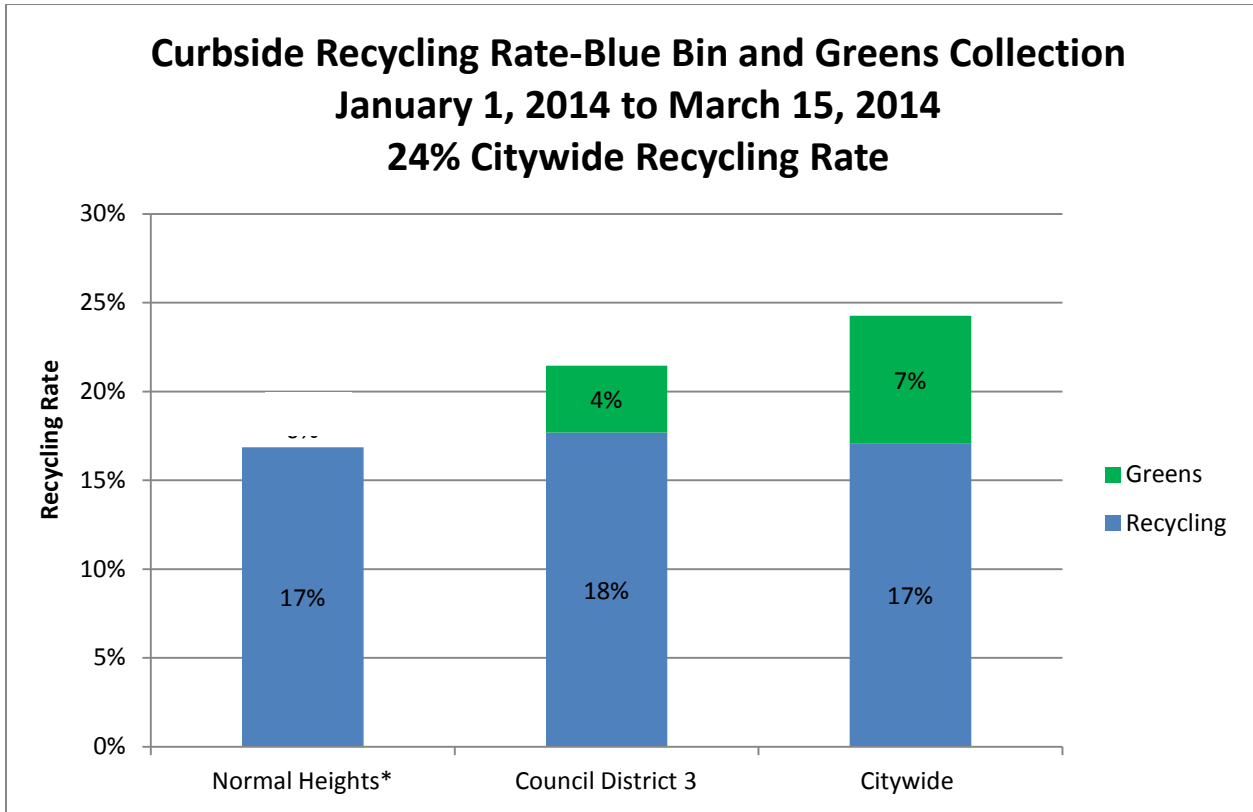

Mission Hills

How is your community doing?

 Excellent 

Great 

Good 

Normal Heights

*Greens collection not yet available in your community.

How is your community doing?