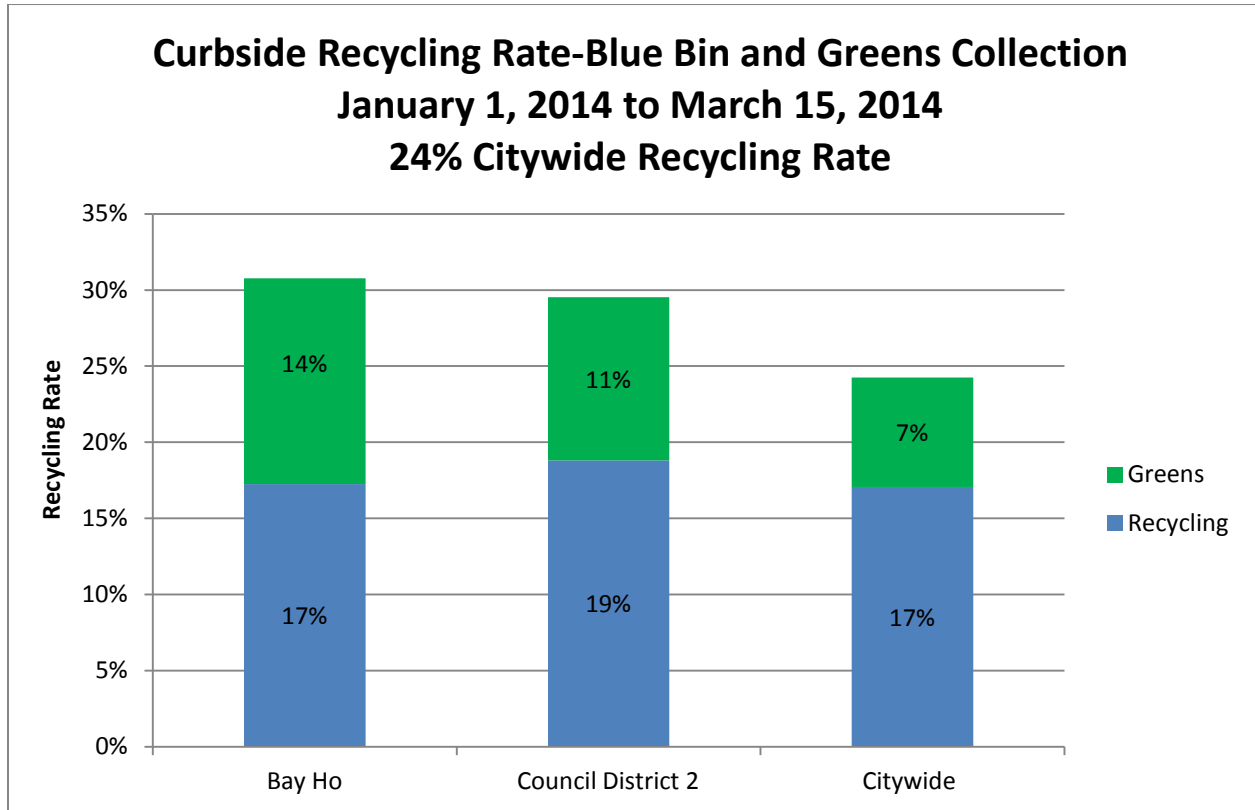

University City

Curbside Recycling Rate-Blue Bin and Greens Collection January 1, 2014 to March 15, 2014 24% Citywide Recycling Rate

How is your community doing?

- ➔ Excellent 😊😊😊😊
- Great 😊😊😊
- Good 😊😊

Bay Ho