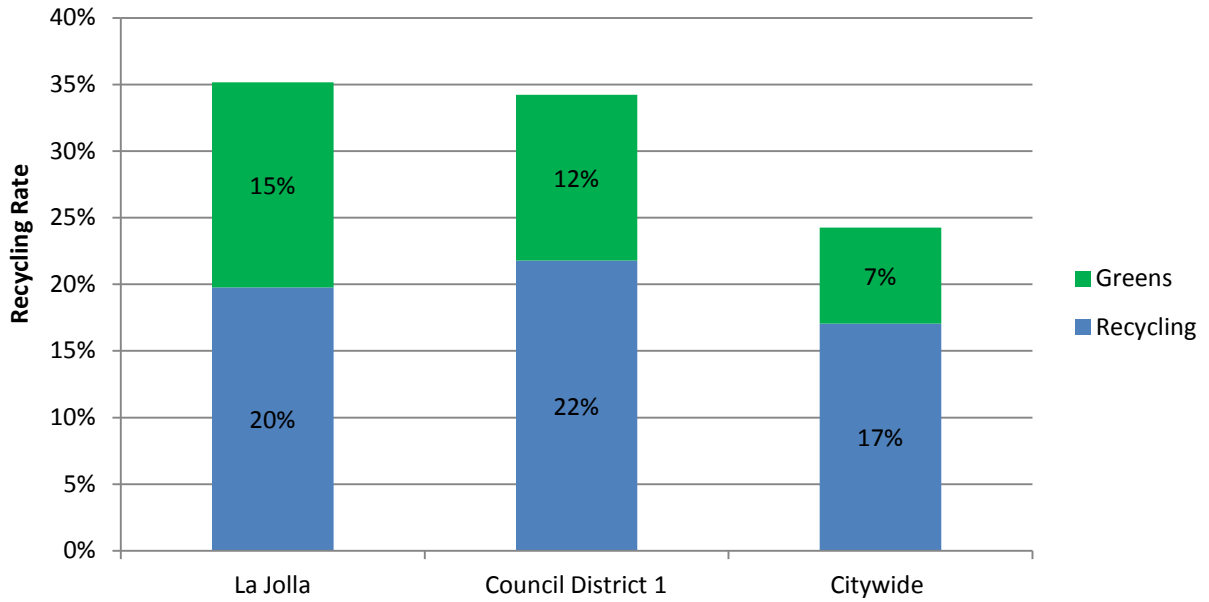

La Jolla

Curbside Recycling Rate-Blue Bin and Greens Collection January 1, 2014 to March 15, 2014 24% Citywide Recycling Rate

How is your community doing?

- ➔ Excellent 😊😊😊😊
- Great 😊😊😊
- Good 😊😊