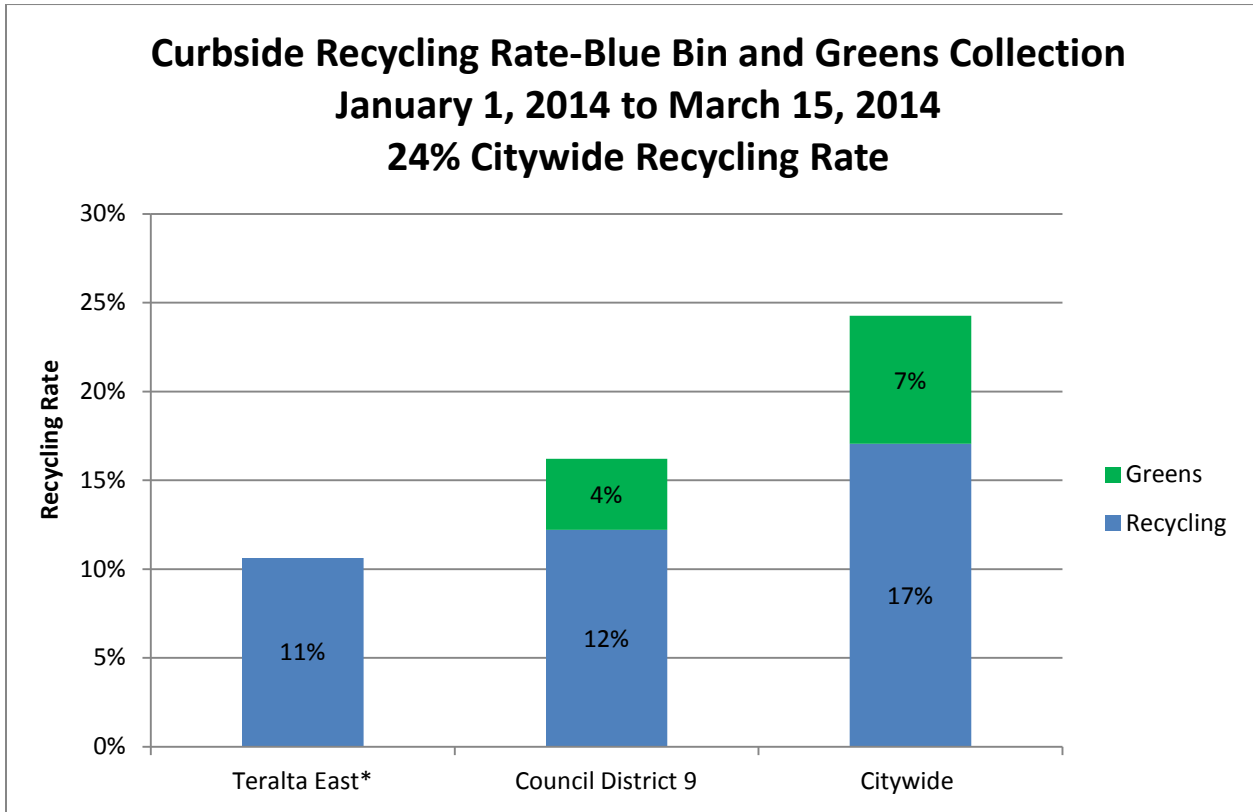

Teralta East

*Greens collection not yet available in your community.

How is your community doing?

Excellent 😊😊😊😊

Great 😊😊😊

Good 😊😊