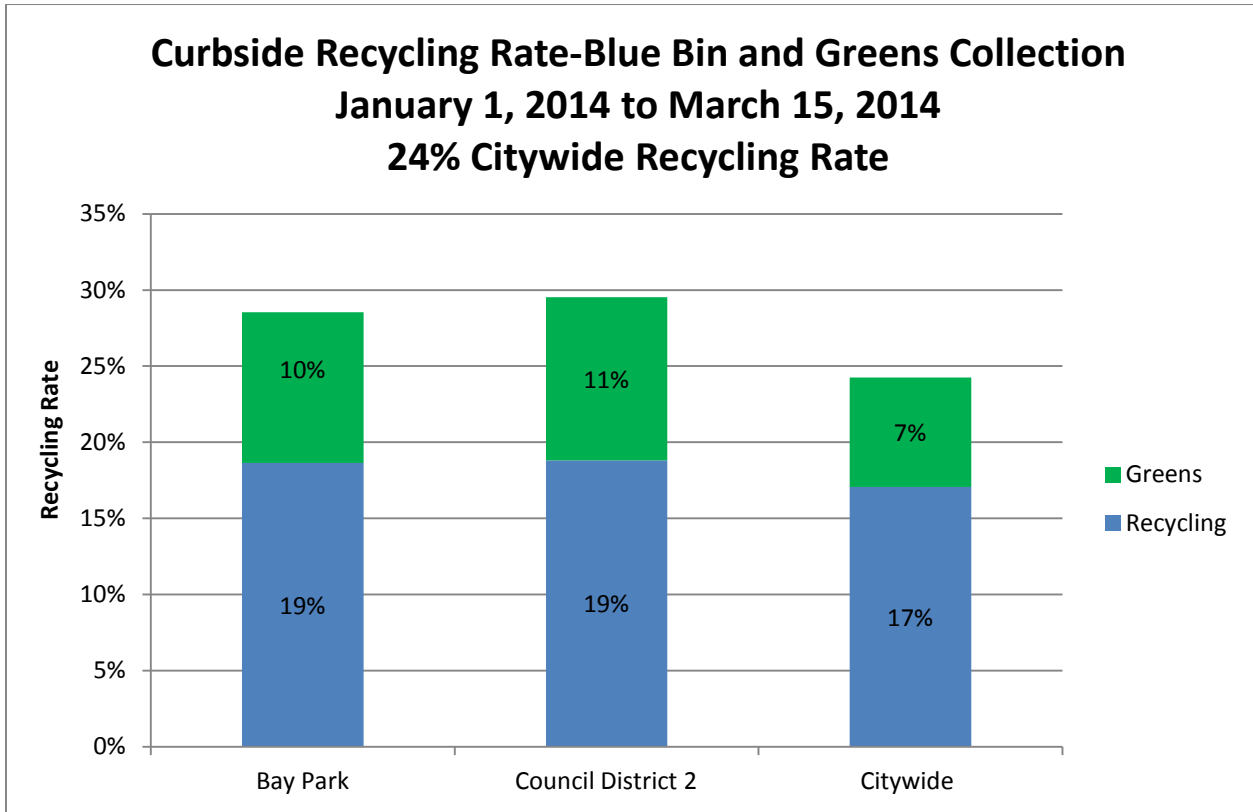

Bay Park

How is your community doing?

Excellent

Great

Good