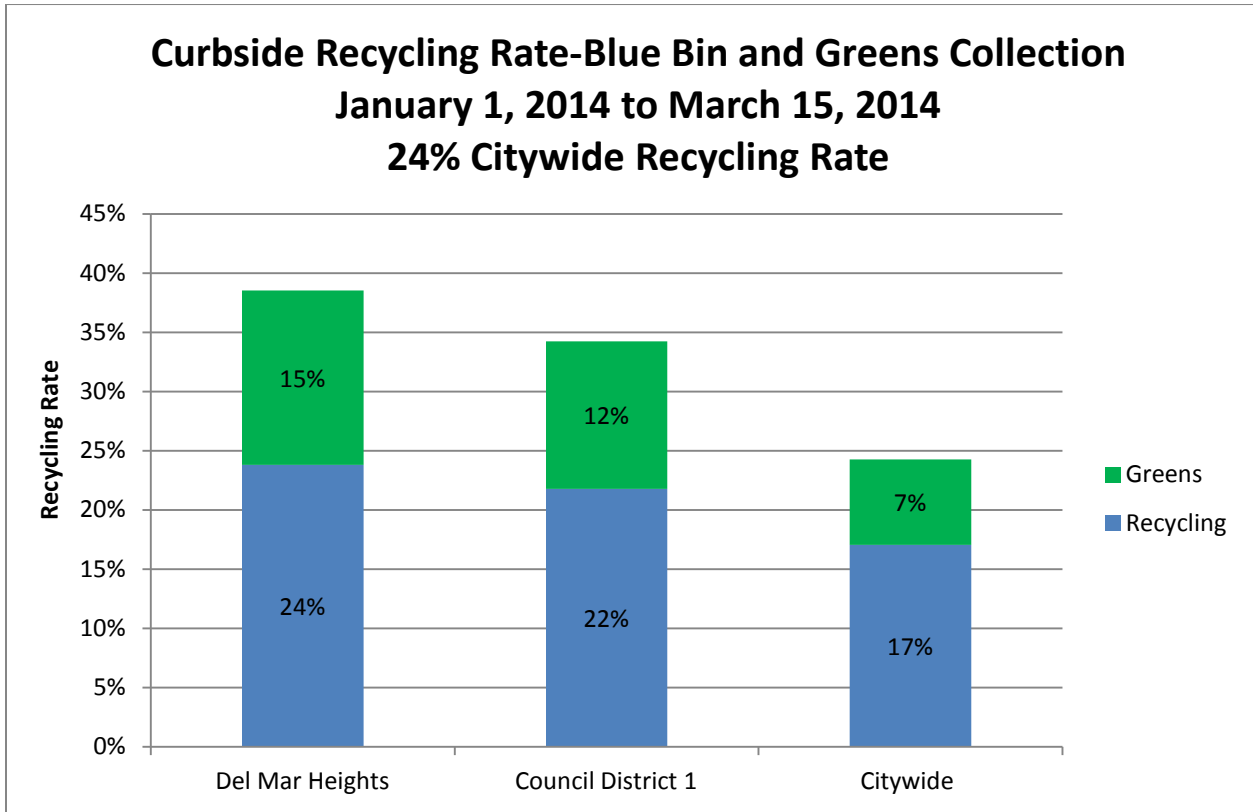

*** end ***

ENVIRONMENTAL
SERVICES
DEPARTMENT

CITY OF SAN DIEGO COMMUNITY RECYCLING RATES

Published/Created by
City of San Diego
Environmental Services Department

Del Mar Heights

How is your community doing?