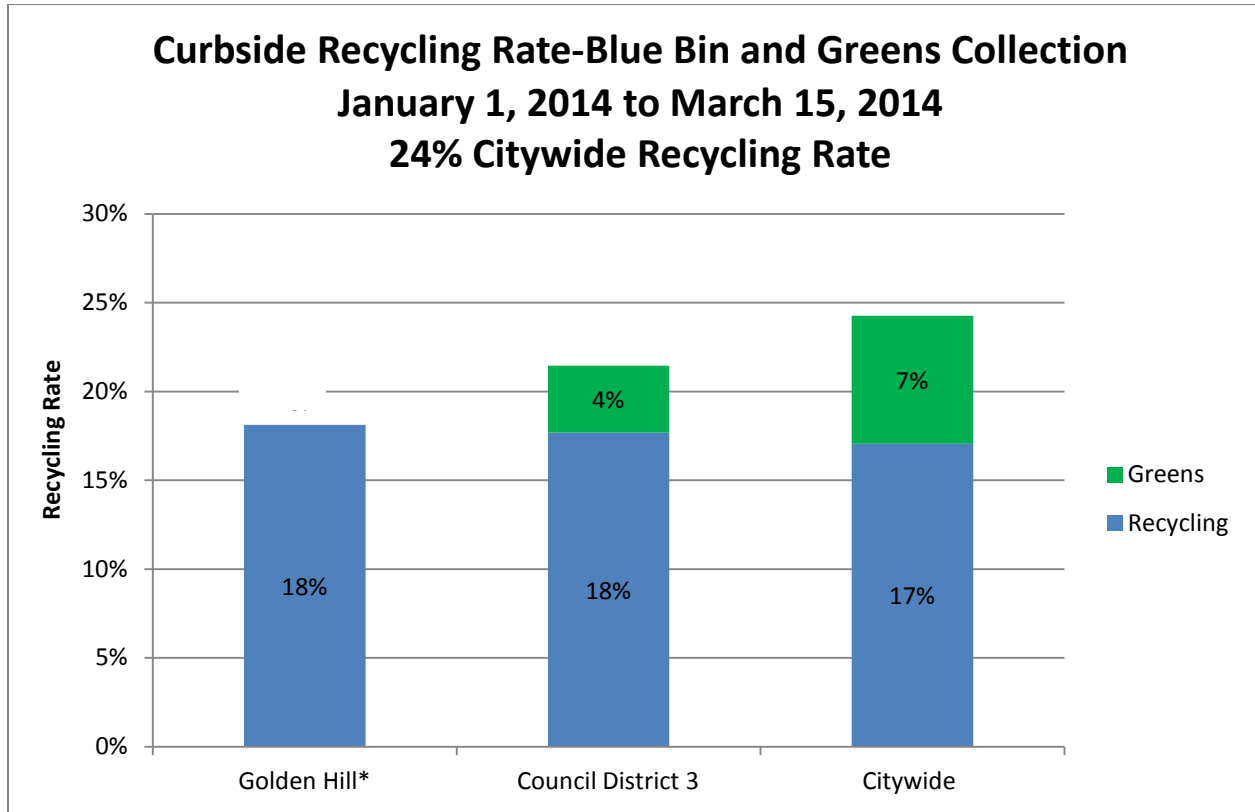

Golden Hill

*Greens collection not yet available in your community.

How is your community doing?

Excellent 😊😊😊😊

Great 😊😊😊

➡ Good 😊😊