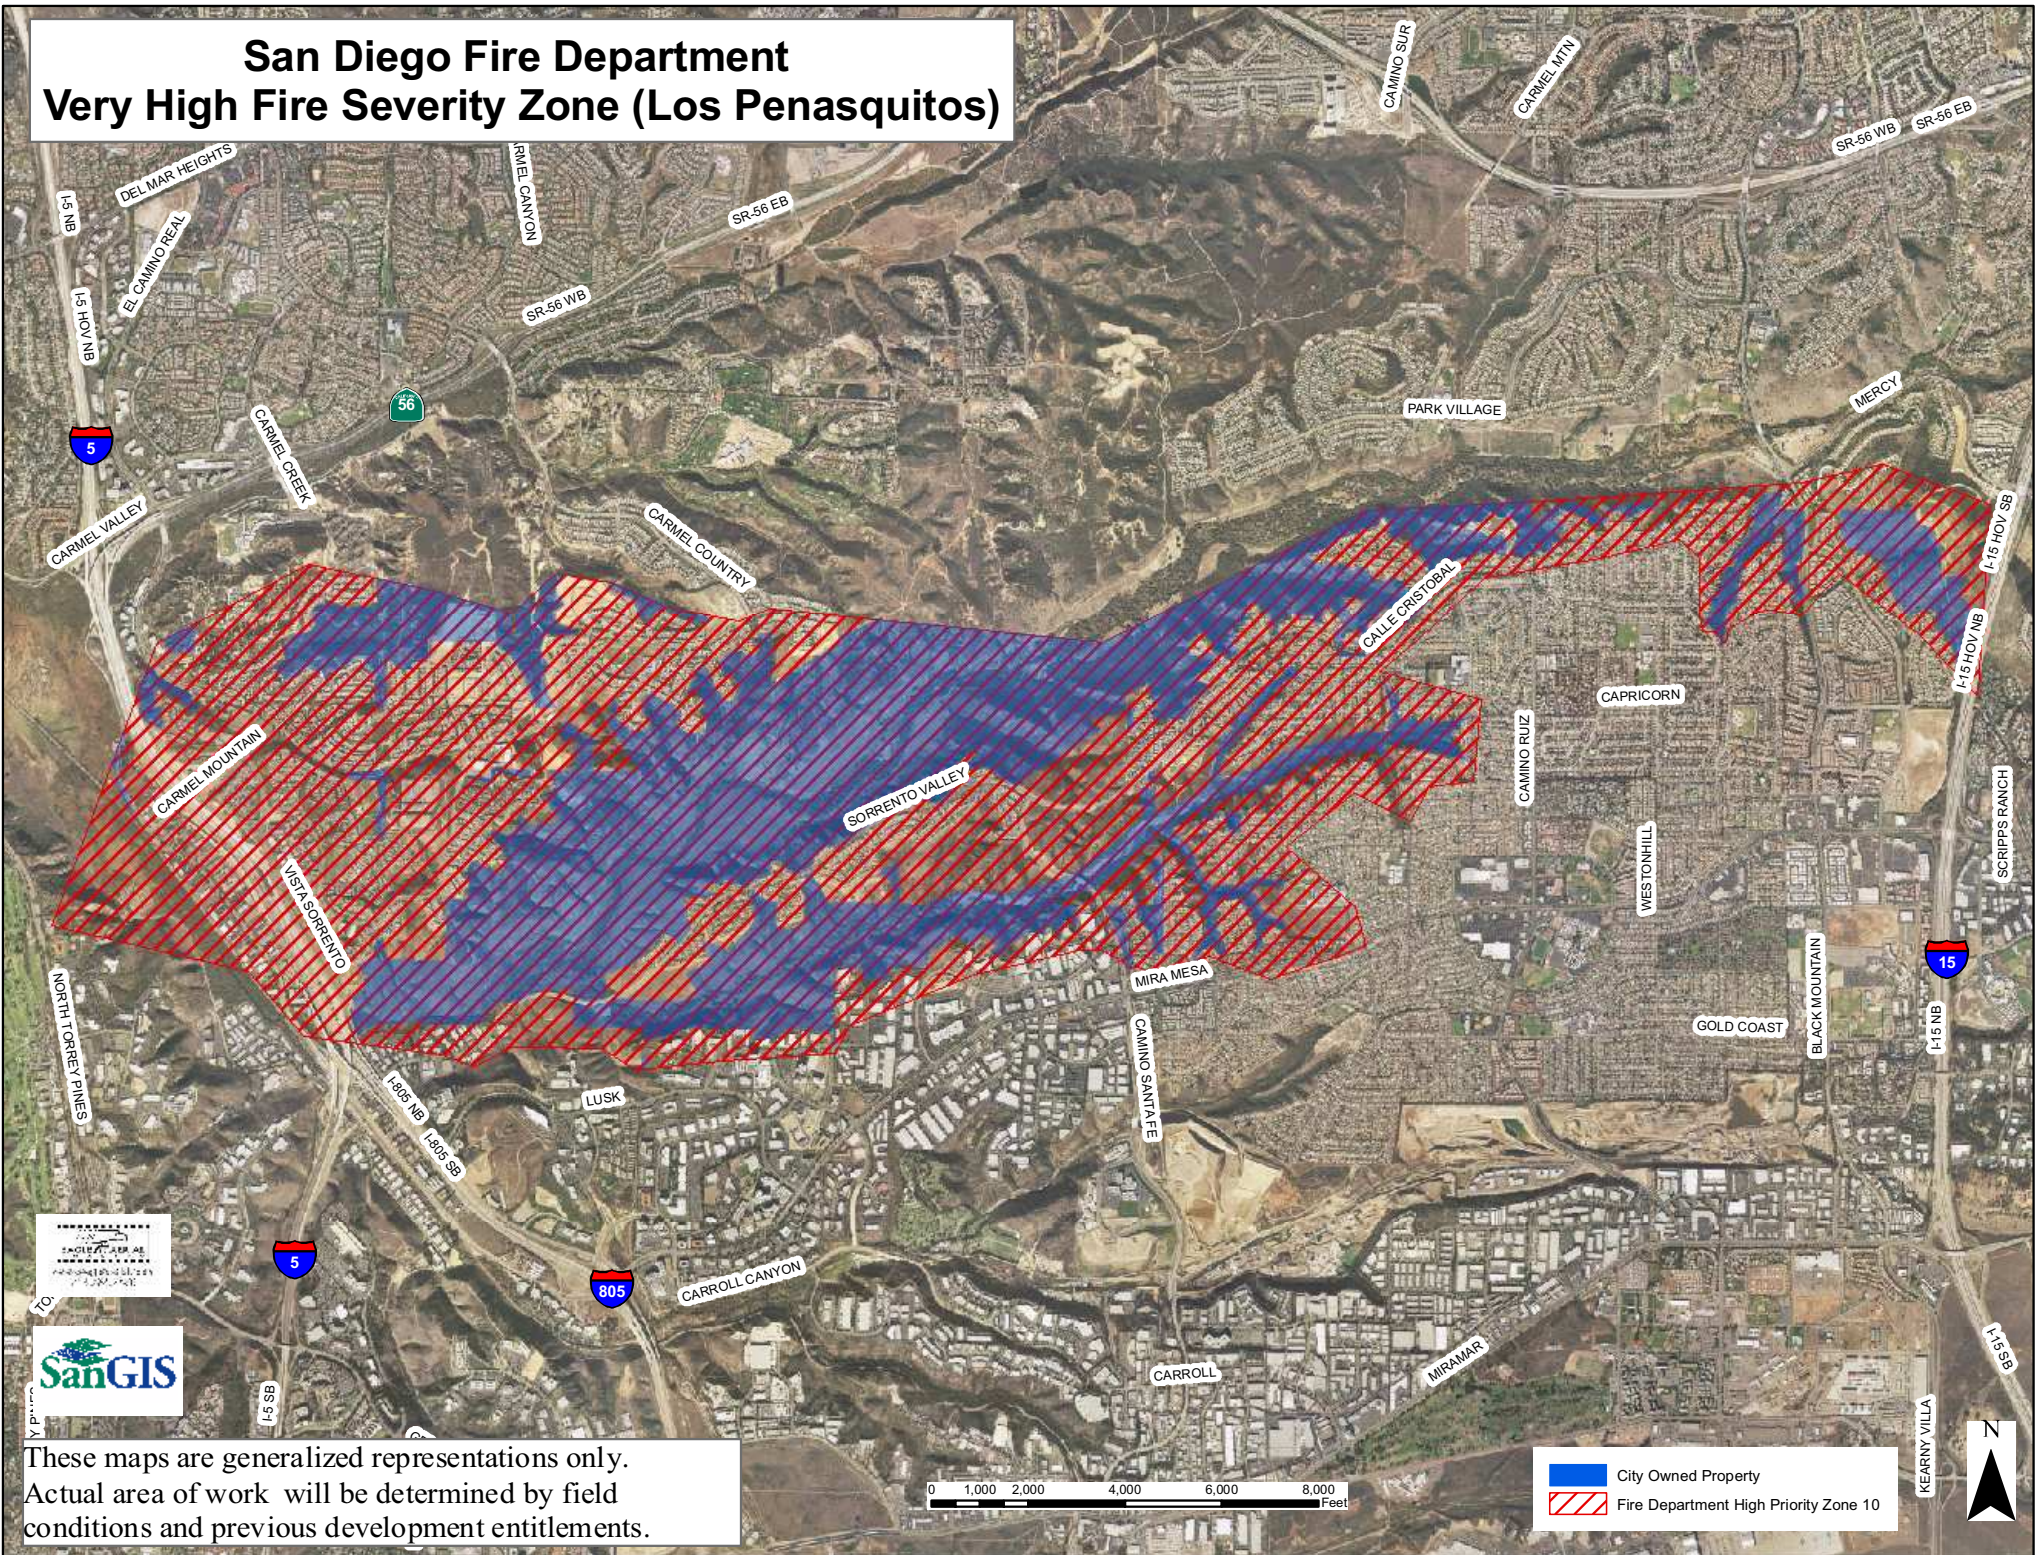

San Diego Fire Department Very High Fire Severity Zone (Los Penasquitos)

These maps are generalized representations only. Actual area of work will be determined by field conditions and previous development entitlements.

- City Owned Property
- Fire Department High Priority Zone 10