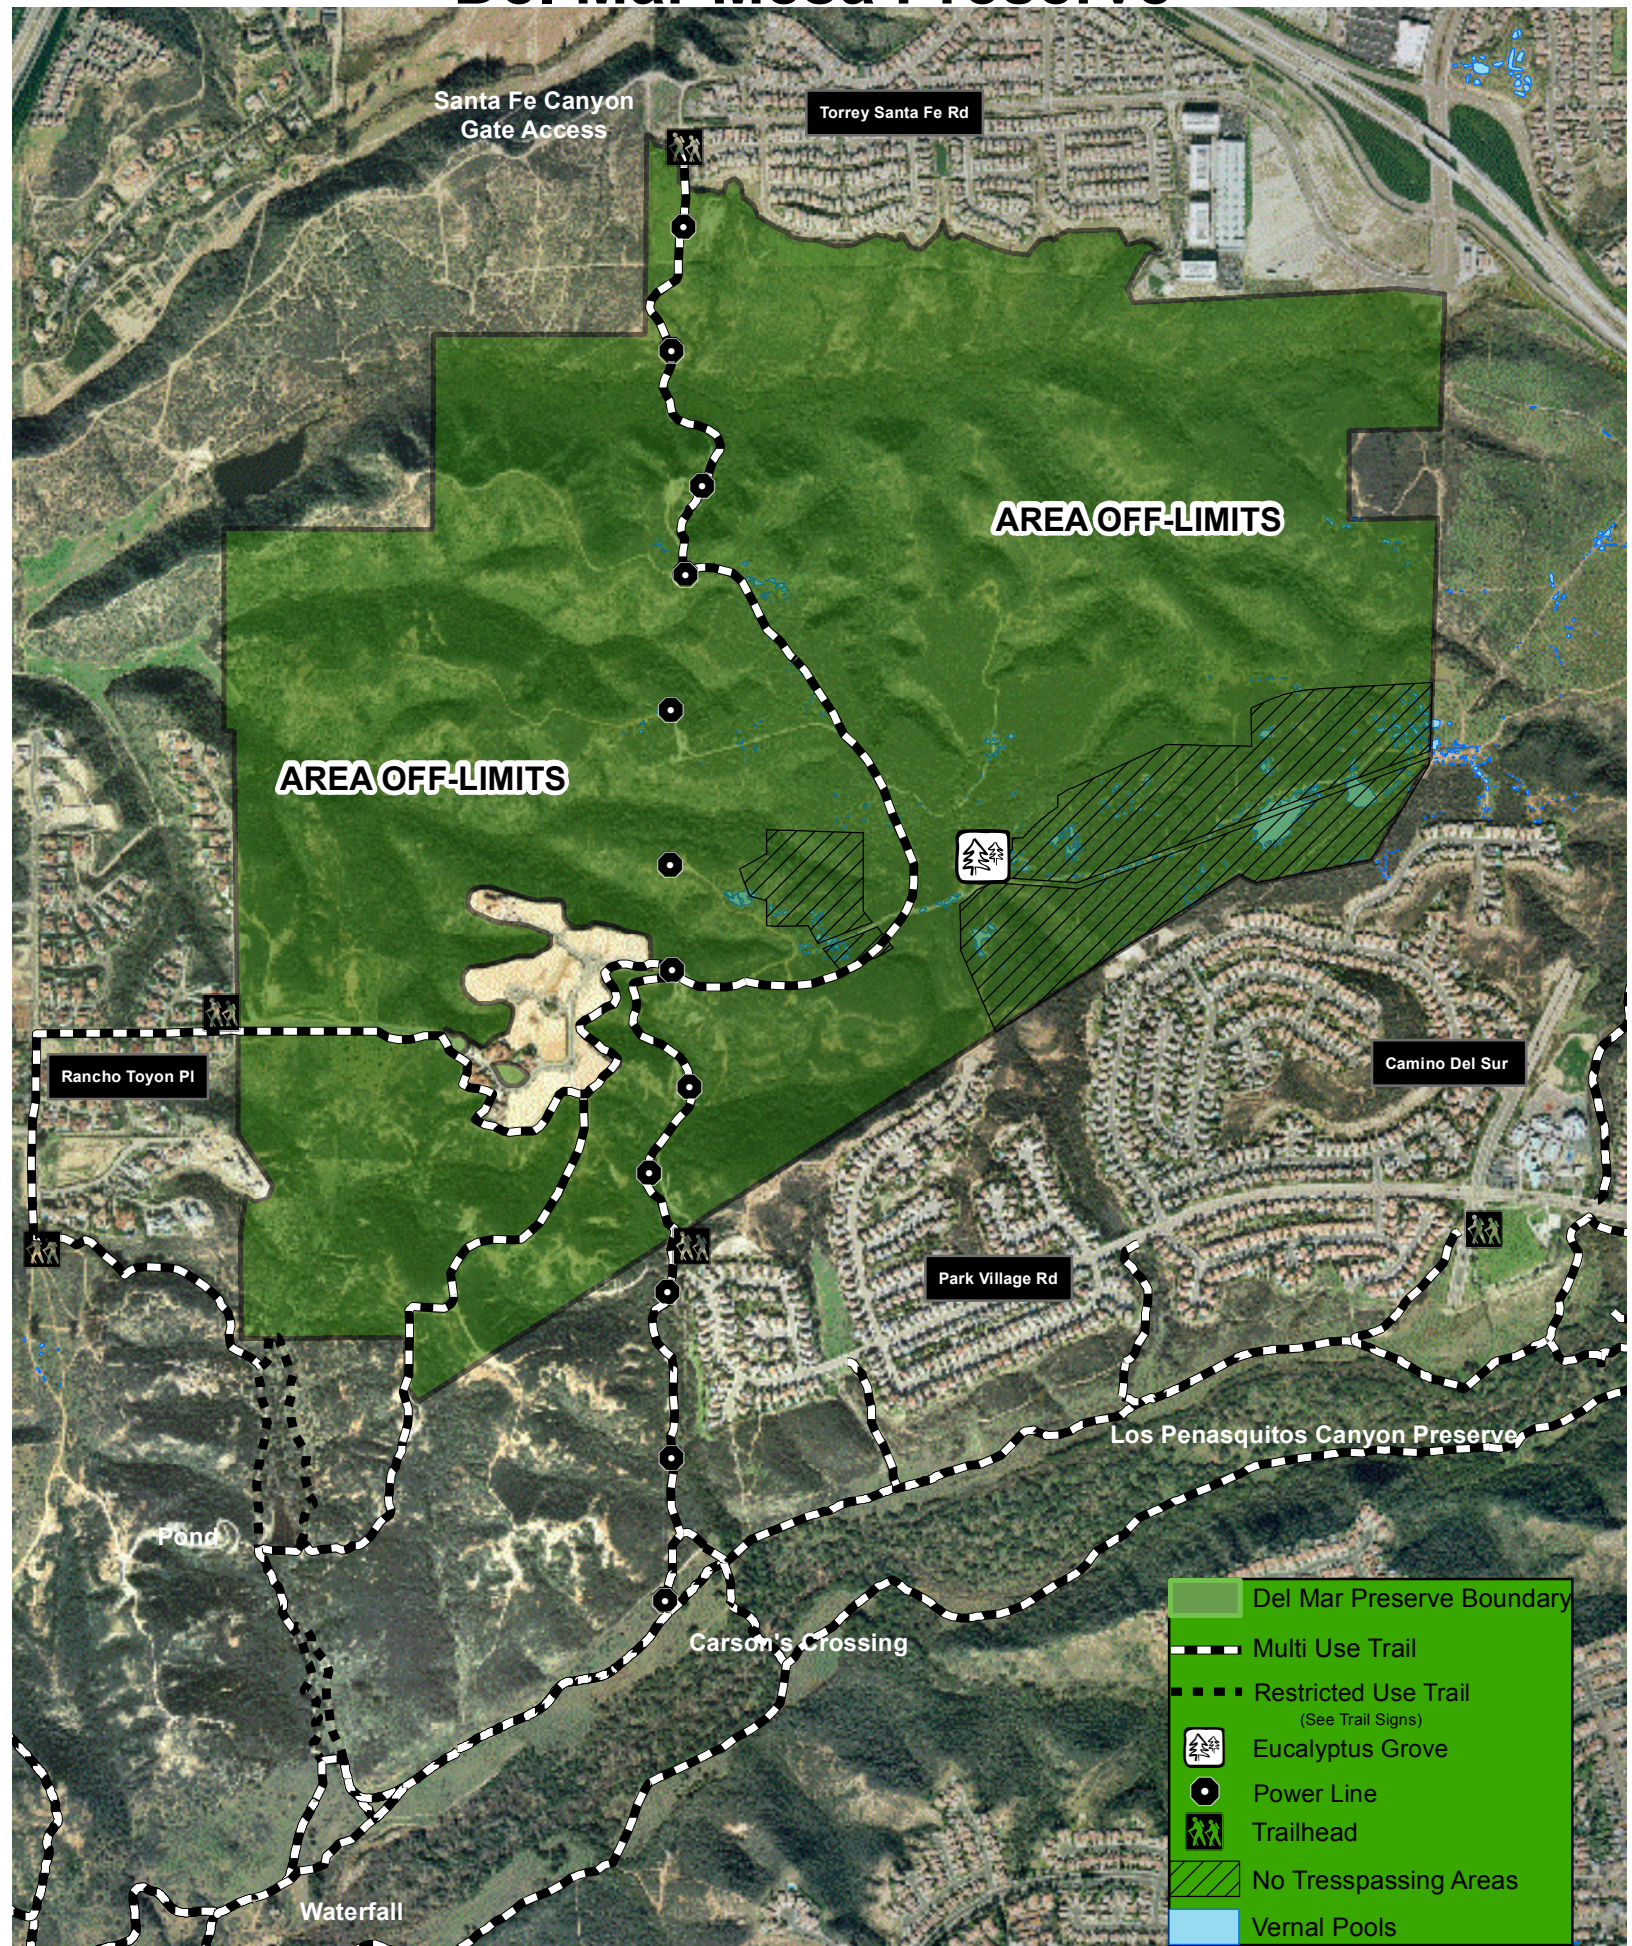

Del Mar Mesa Preserve

-  Del Mar Preserve Boundary
-  Multi Use Trail
-  Restricted Use Trail
(See Trail Signs)
-  Eucalyptus Grove
-  Power Line
-  Trailhead
-  No Trespassing Areas
-  Vernal Pools

Map Created by: Dana White
Open Space Division
June 26, 2012