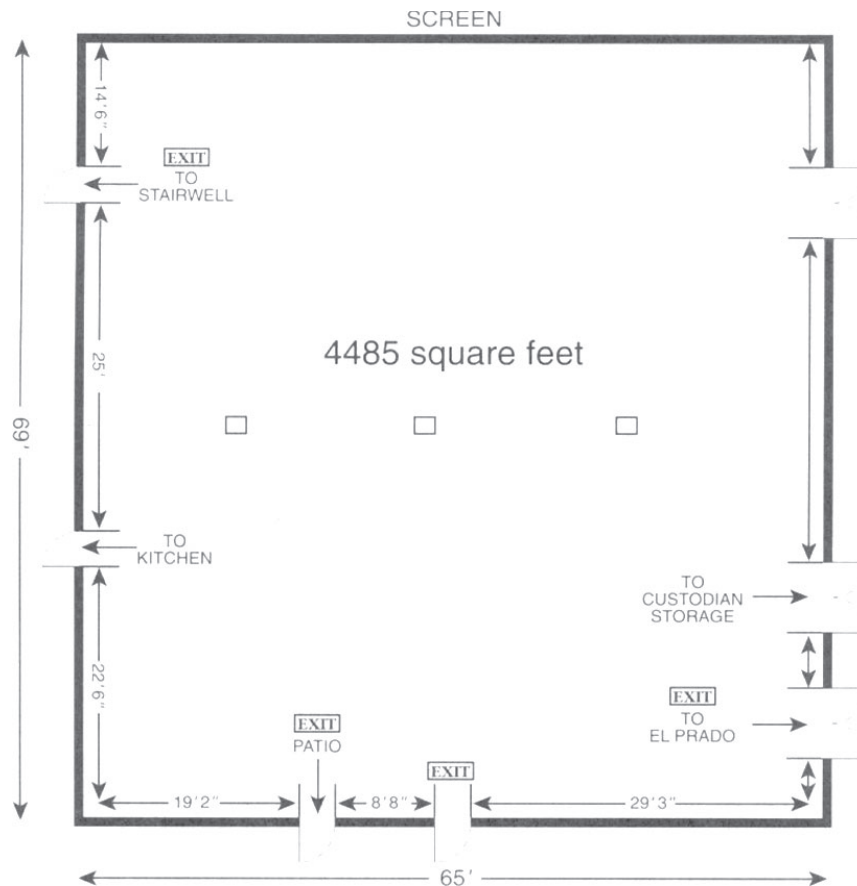

**City of San Diego Park & Recreation Department
Balboa Park Meeting & Banquet Facilities
Casa del Prado – Room 101**

CAPACITY: 300 auditorium/theatre setup
240 dinner setup

TABLE CAPACITY: 40 / 54 tables permitted for flower shows

This room has a permanent screen.

Existing portable stage: 16' by 8' by 14'.

Stage may not be moved.

The spotlights in this room may **not** be used.

Food and drink are allowed.

The exits may not be blocked at any time.