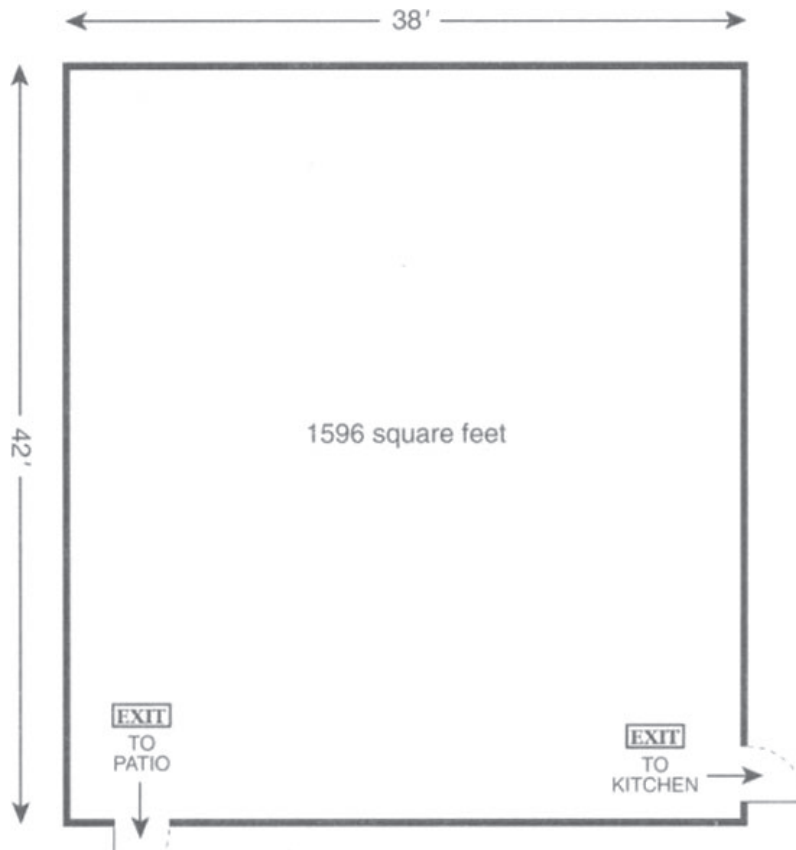

**City of San Diego Park & Recreation Department
Balboa Park Meeting & Banquet Facilities
Casa del Prado – Room 102**

CAPACITY: 96 dinner setup
105 theatre setup
(legal capacity)

TABLE CAPACITY: 16

Food and drink are allowed.