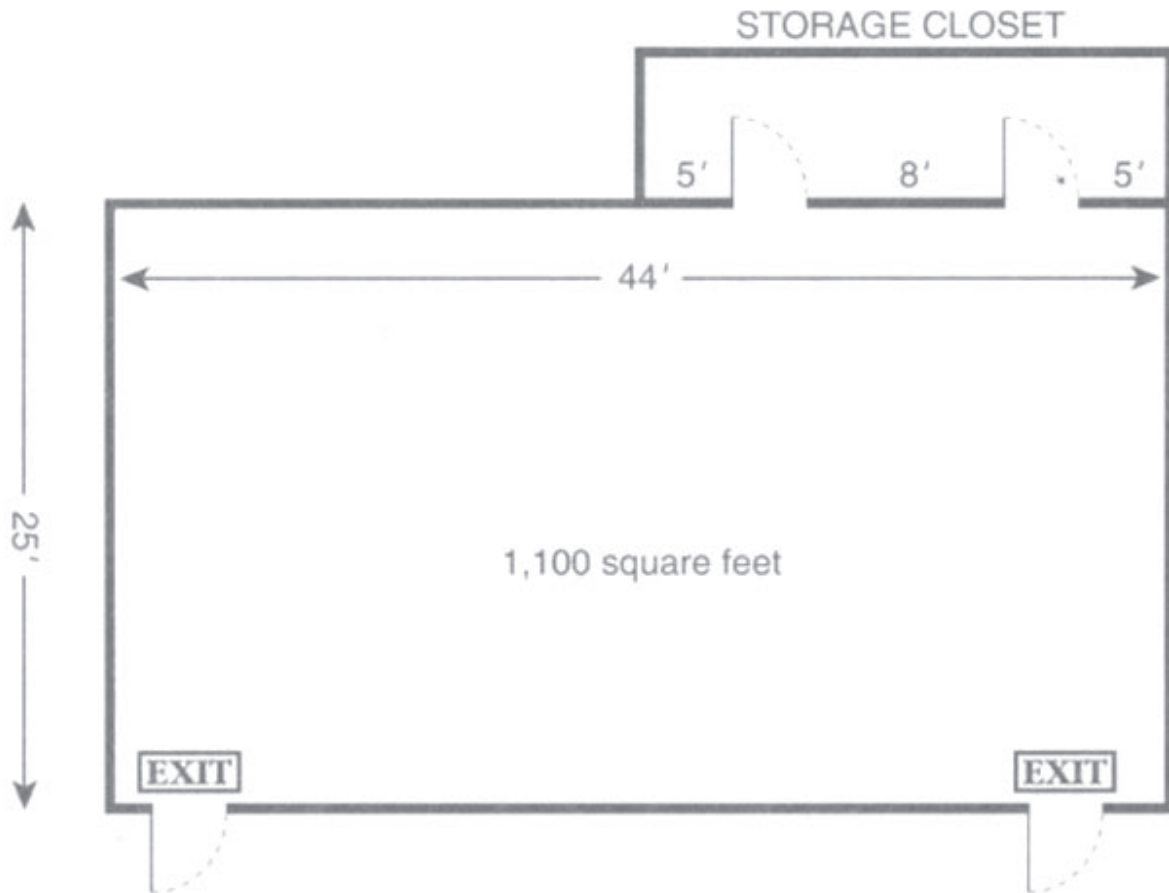

City of San Diego Park & Recreation Department
Balboa Park Meeting & Banquet Facilities
Casa del Prado – Room 103

CAPACITY: 66 dinner setup
75 theatre setup
(legal capacity)

TABLE CAPACITY: 11

Closet/storage space is not available.