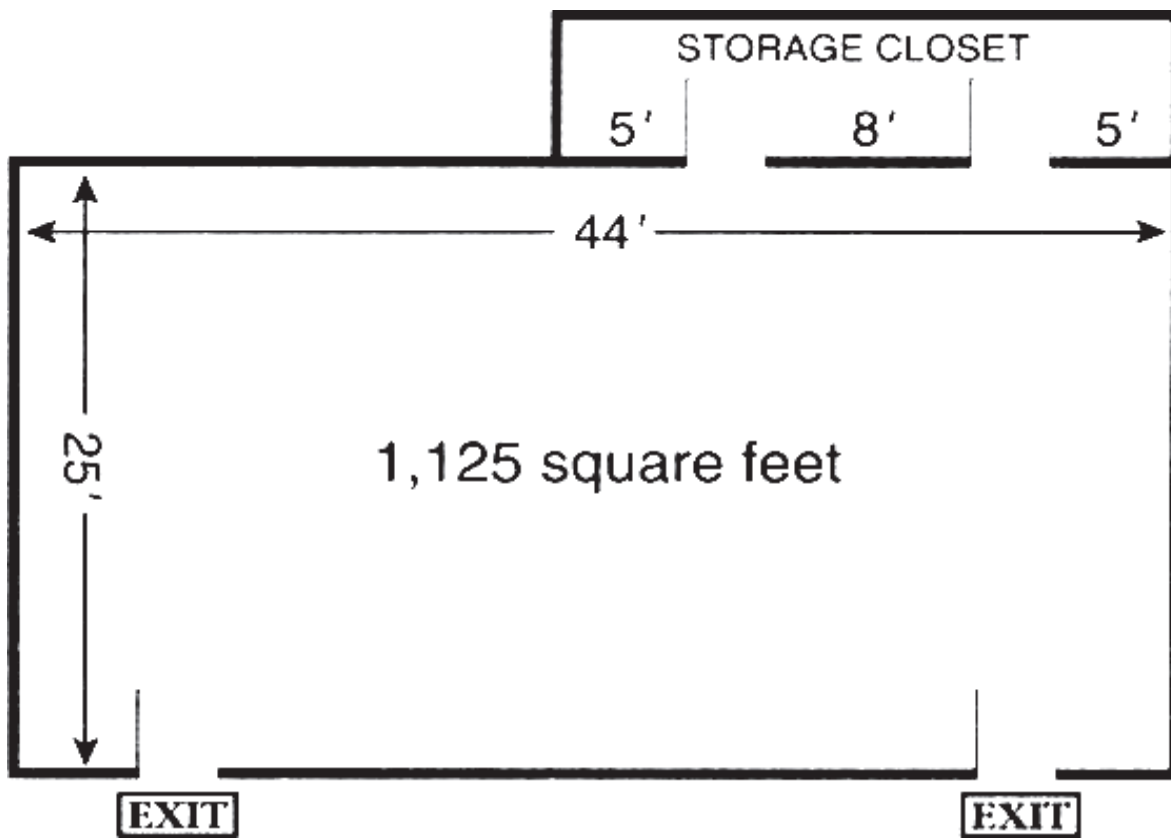

City of San Diego Park & Recreation Department
Balboa Park Meeting & Banquet Facilities
Casa del Prado – Room 204

CAPACITY: 66 dinner set-up
75 theatre set-up

TABLE CAPACITY: 11

Closet/storage space is not available.