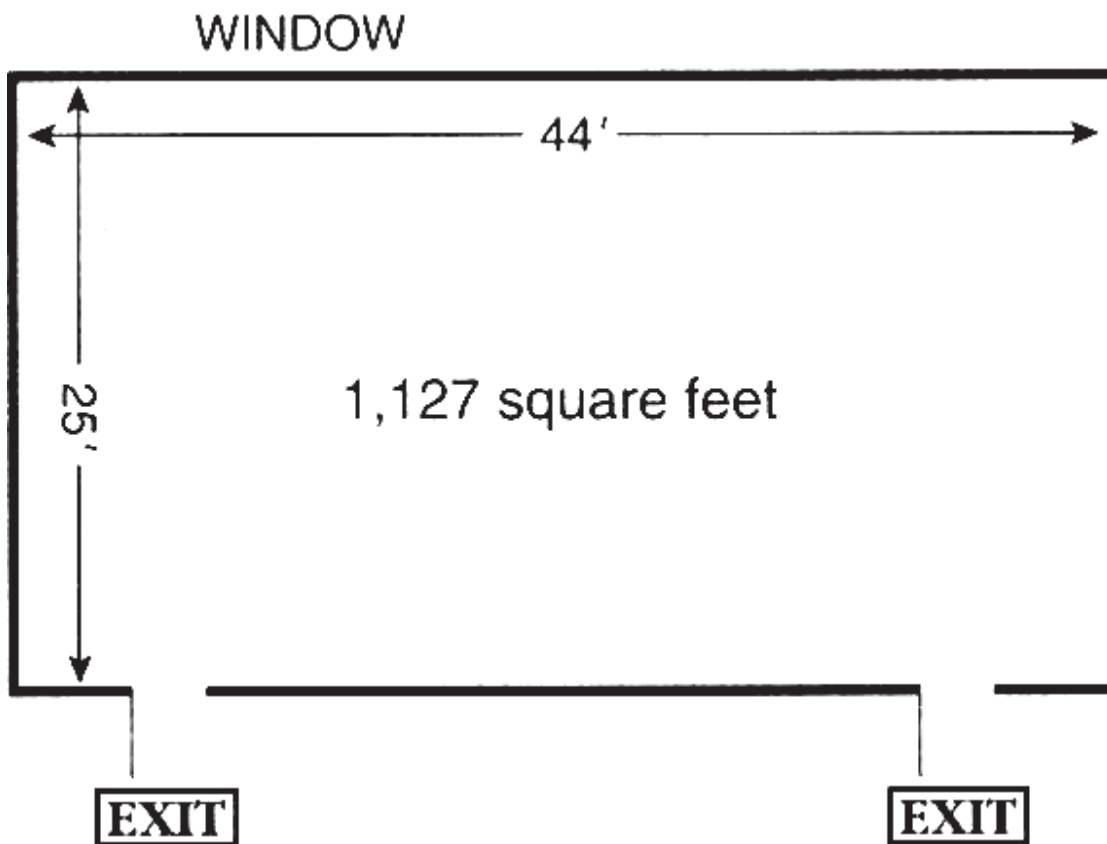

City of San Diego Park & Recreation Department  
Balboa Park Meeting & Banquet Facilities  
Casa del Prado – Room 205

**CAPACITY:** 66 dinner  
setup  
75 theatre  
setup

**TABLE CAPACITY:** 11

Food and drink are allowed.