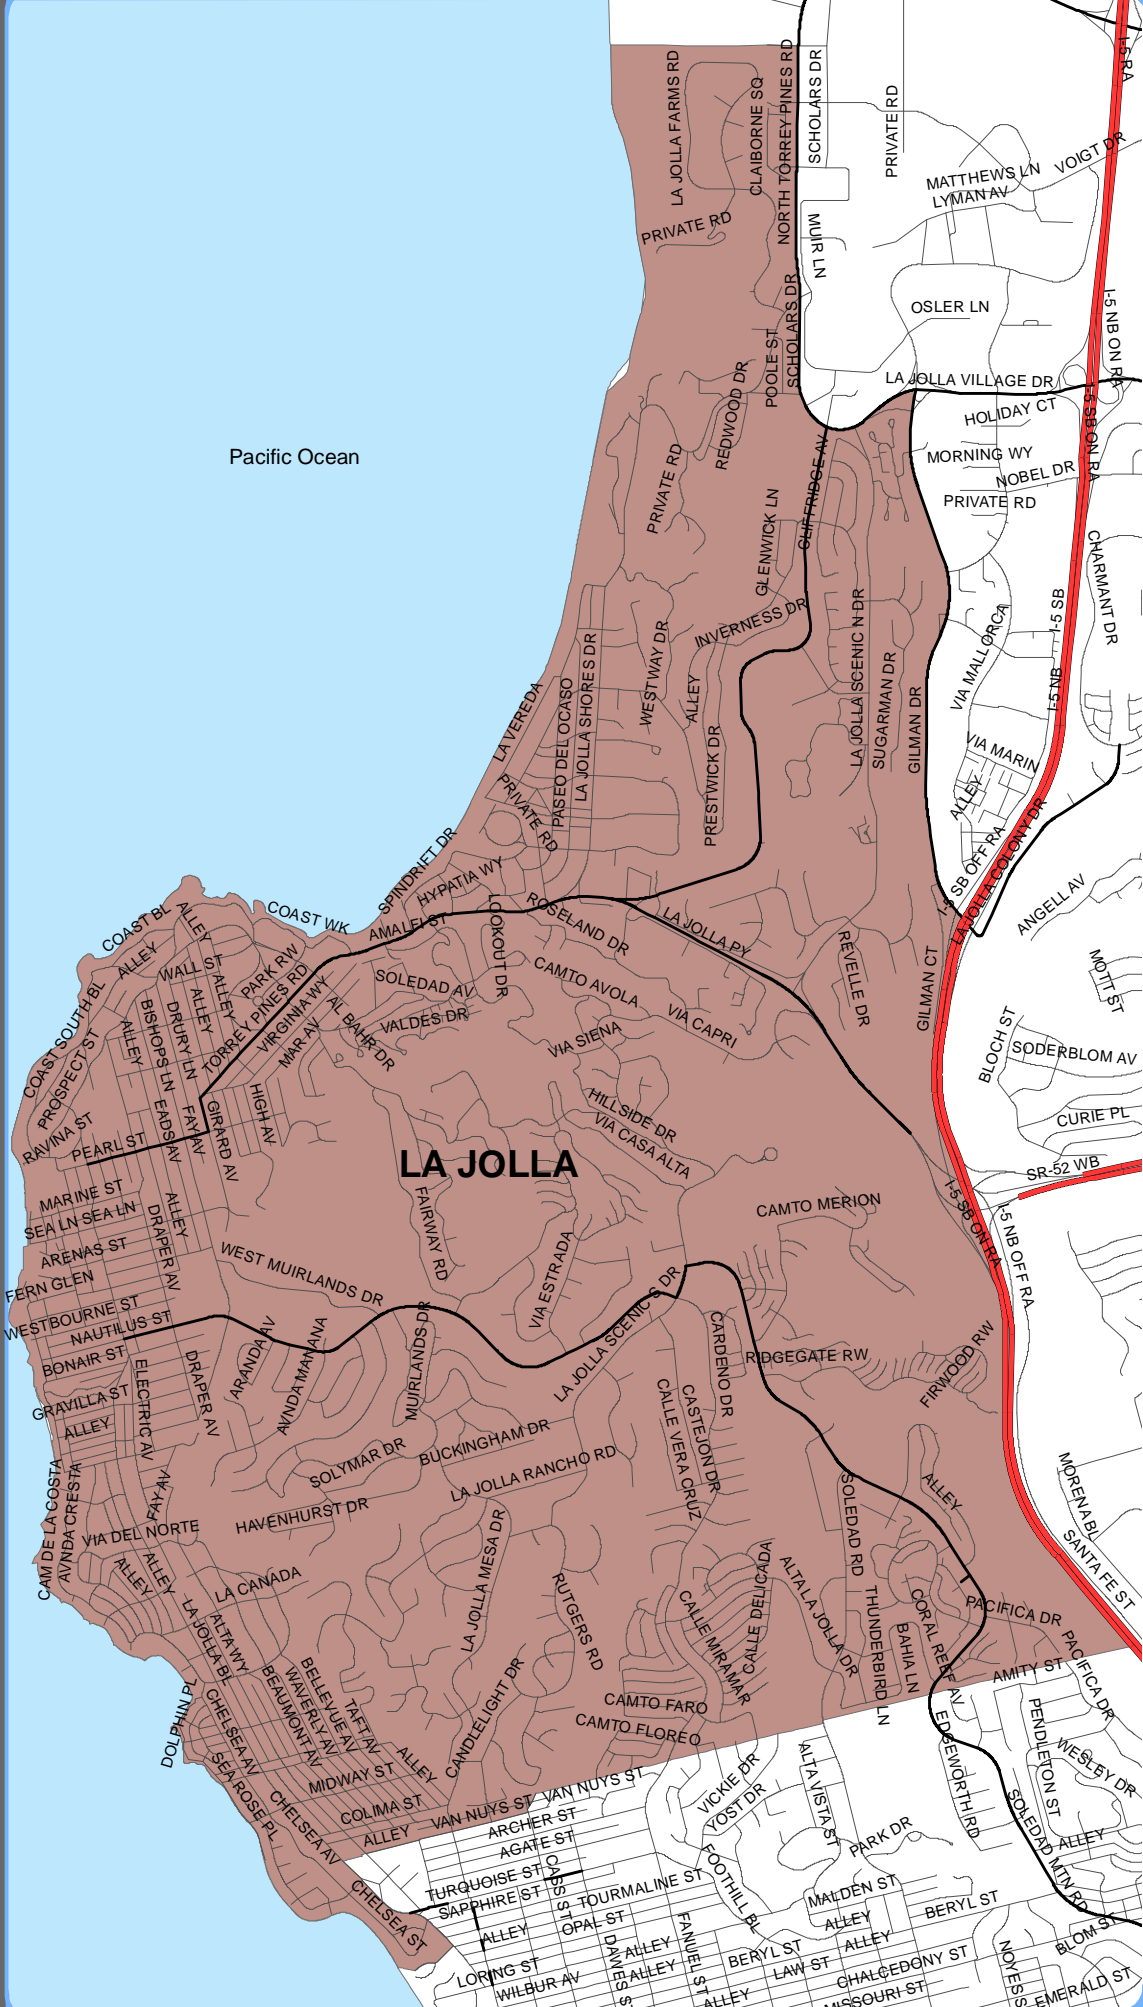

# City of San Diego La Jolla Community Parking District

- Freeway
- Highways
- Major Roads
- Roads
- Water Bodies
- LA JOLLA

**SanGIS**  
*We Have San Diego Covered!*  
Map made exclusively for our client by the  
**San Diego Geographic Information Source**  
5469 Kearny Villa Road, Suite 102  
San Diego, CA 92123  
(858) 574-7000  
[www.sangis.org](http://www.sangis.org)  
For reprints, mapping or additional information  
please contact SanGIS.

THIS MAP IS PROVIDED WITHOUT WARRANTY OF ANY KIND, EITHER EXPRESS OR IMPLIED, INCLUDING BUT NOT LIMITED TO, THE IMPLIED WARRANTIES OF MERCHANTABILITY AND FITNESS FOR A PARTICULAR PURPOSE.  
Copyright SanGIS. All Rights Reserved.  
This product may contain information from the SANDAG Regional Information System which cannot be reproduced without the written permission of SANDAG.  
Reproduction with permission granted by RAND MCNALLY & COMPANY, INC.  
This map is copyrighted by RAND MCNALLY & COMPANY, INC. It is unlawful to copy or reproduce all or any part thereof, whether for personal or commercial use, without the prior written permission of RAND MCNALLY & COMPANY, INC.  
Plot Date: 08/08/08