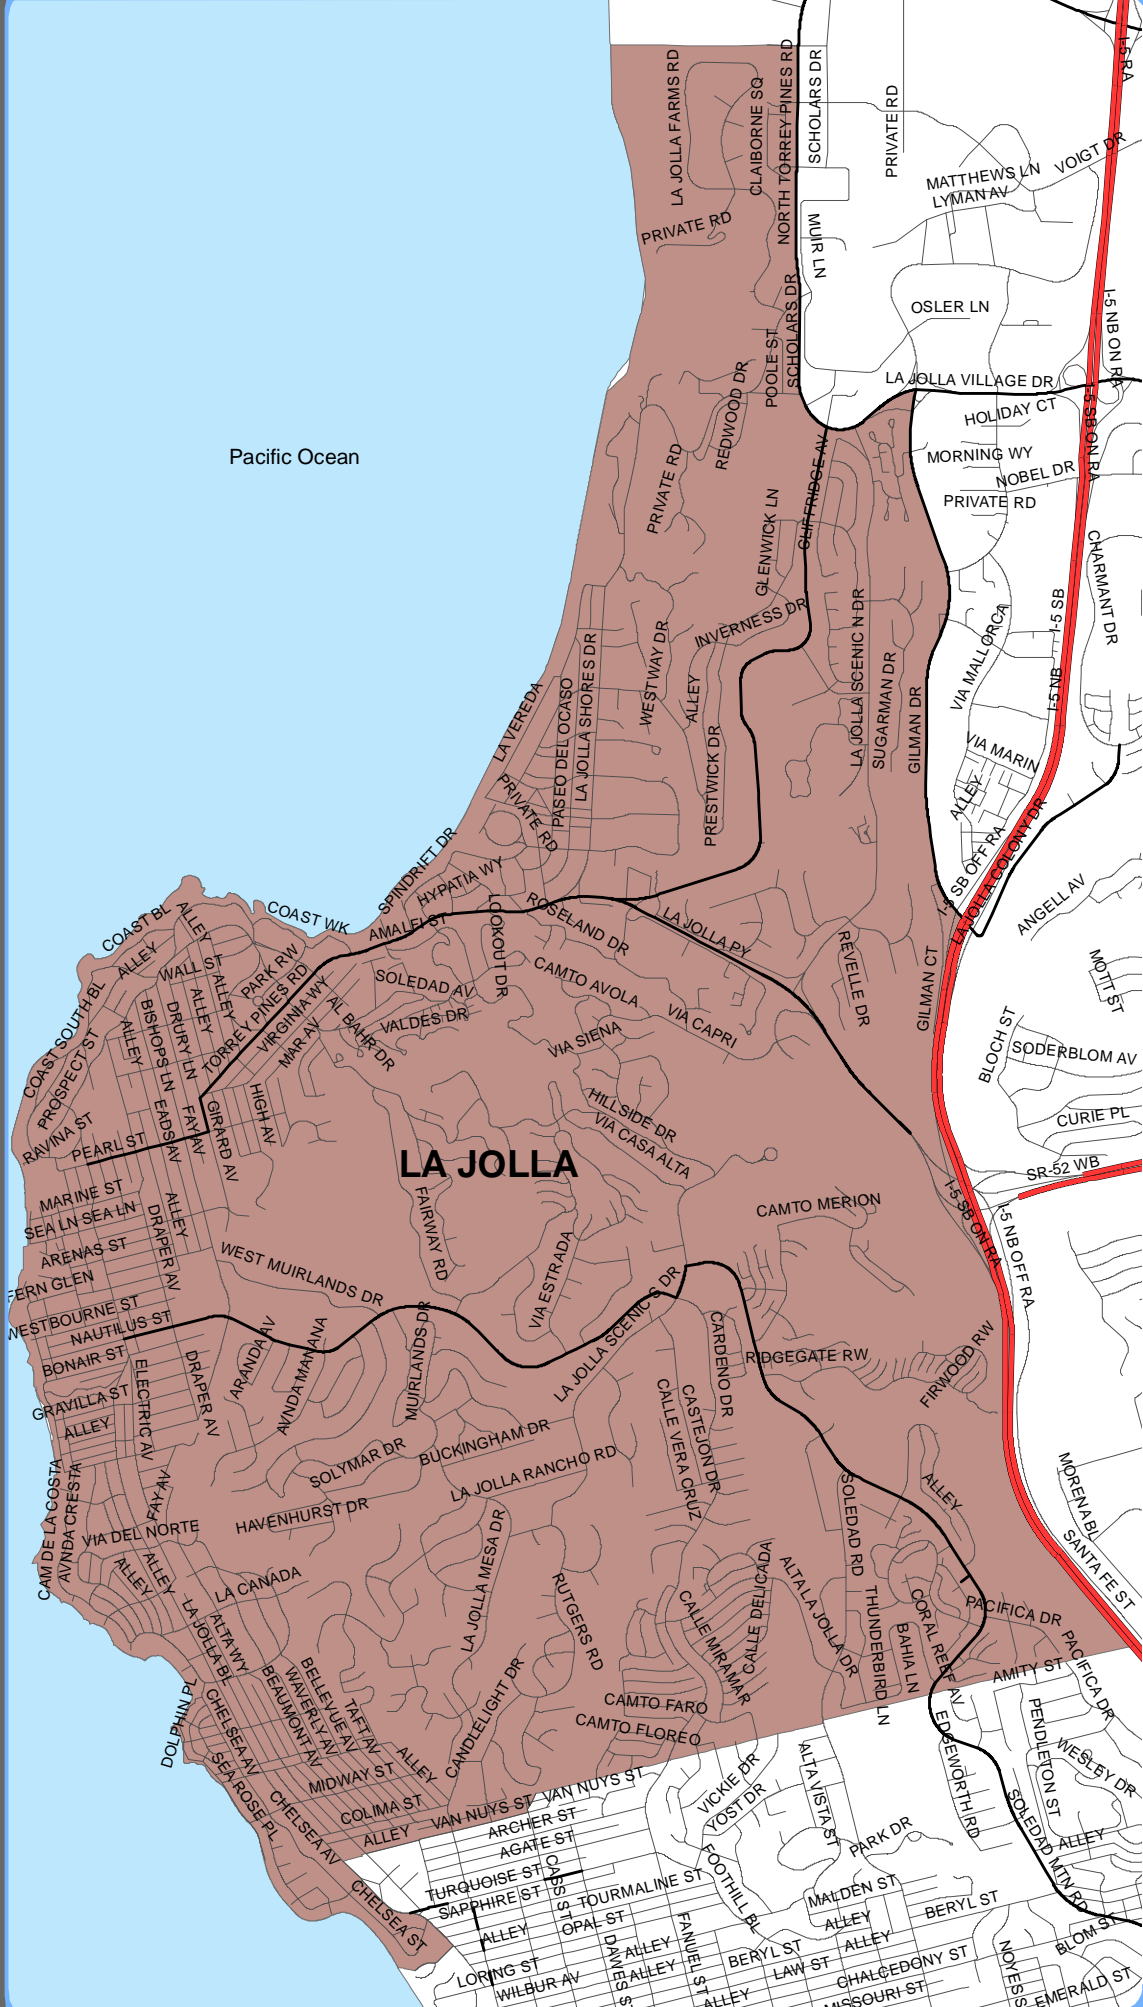

# City of San Diego La Jolla Community Parking District

- Freeway
- Highways
- Major Roads
- Roads
- Water Bodies
- LA JOLLA

**SanGIS**  
*We Have San Diego Covered!*  
Map made exclusively for our client by the  
**San Diego Geographic Information Source**  
5469 Kearny Villa Road, Suite 102  
San Diego, CA 92123  
(858) 574-7000  
[www.sangis.org](http://www.sangis.org)  
For reprints, mapping or additional information  
please contact SanGIS.

THIS MAP IS PROVIDED WITHOUT WARRANTY OF ANY KIND, EITHER EXPRESS OR IMPLIED, INCLUDING BUT NOT LIMITED TO, THE IMPLIED WARRANTIES OF MERCHANTABILITY AND FITNESS FOR A PARTICULAR PURPOSE.  
Copyright SanGIS. All Rights Reserved.  
This product may contain information from the SANDAG Regional Information System which cannot be reproduced without the written permission of SANDAG.  
Reproduced with permission granted by RAND MCNALLY & COMPANY, INC.  
This map is copyrighted by RAND MCNALLY & COMPANY, INC. It is unlawful to copy or reproduce all or any part thereof, whether for personal or commercial use, without the prior written permission of RAND MCNALLY & COMPANY, INC.

Plot Date: 08/08/08