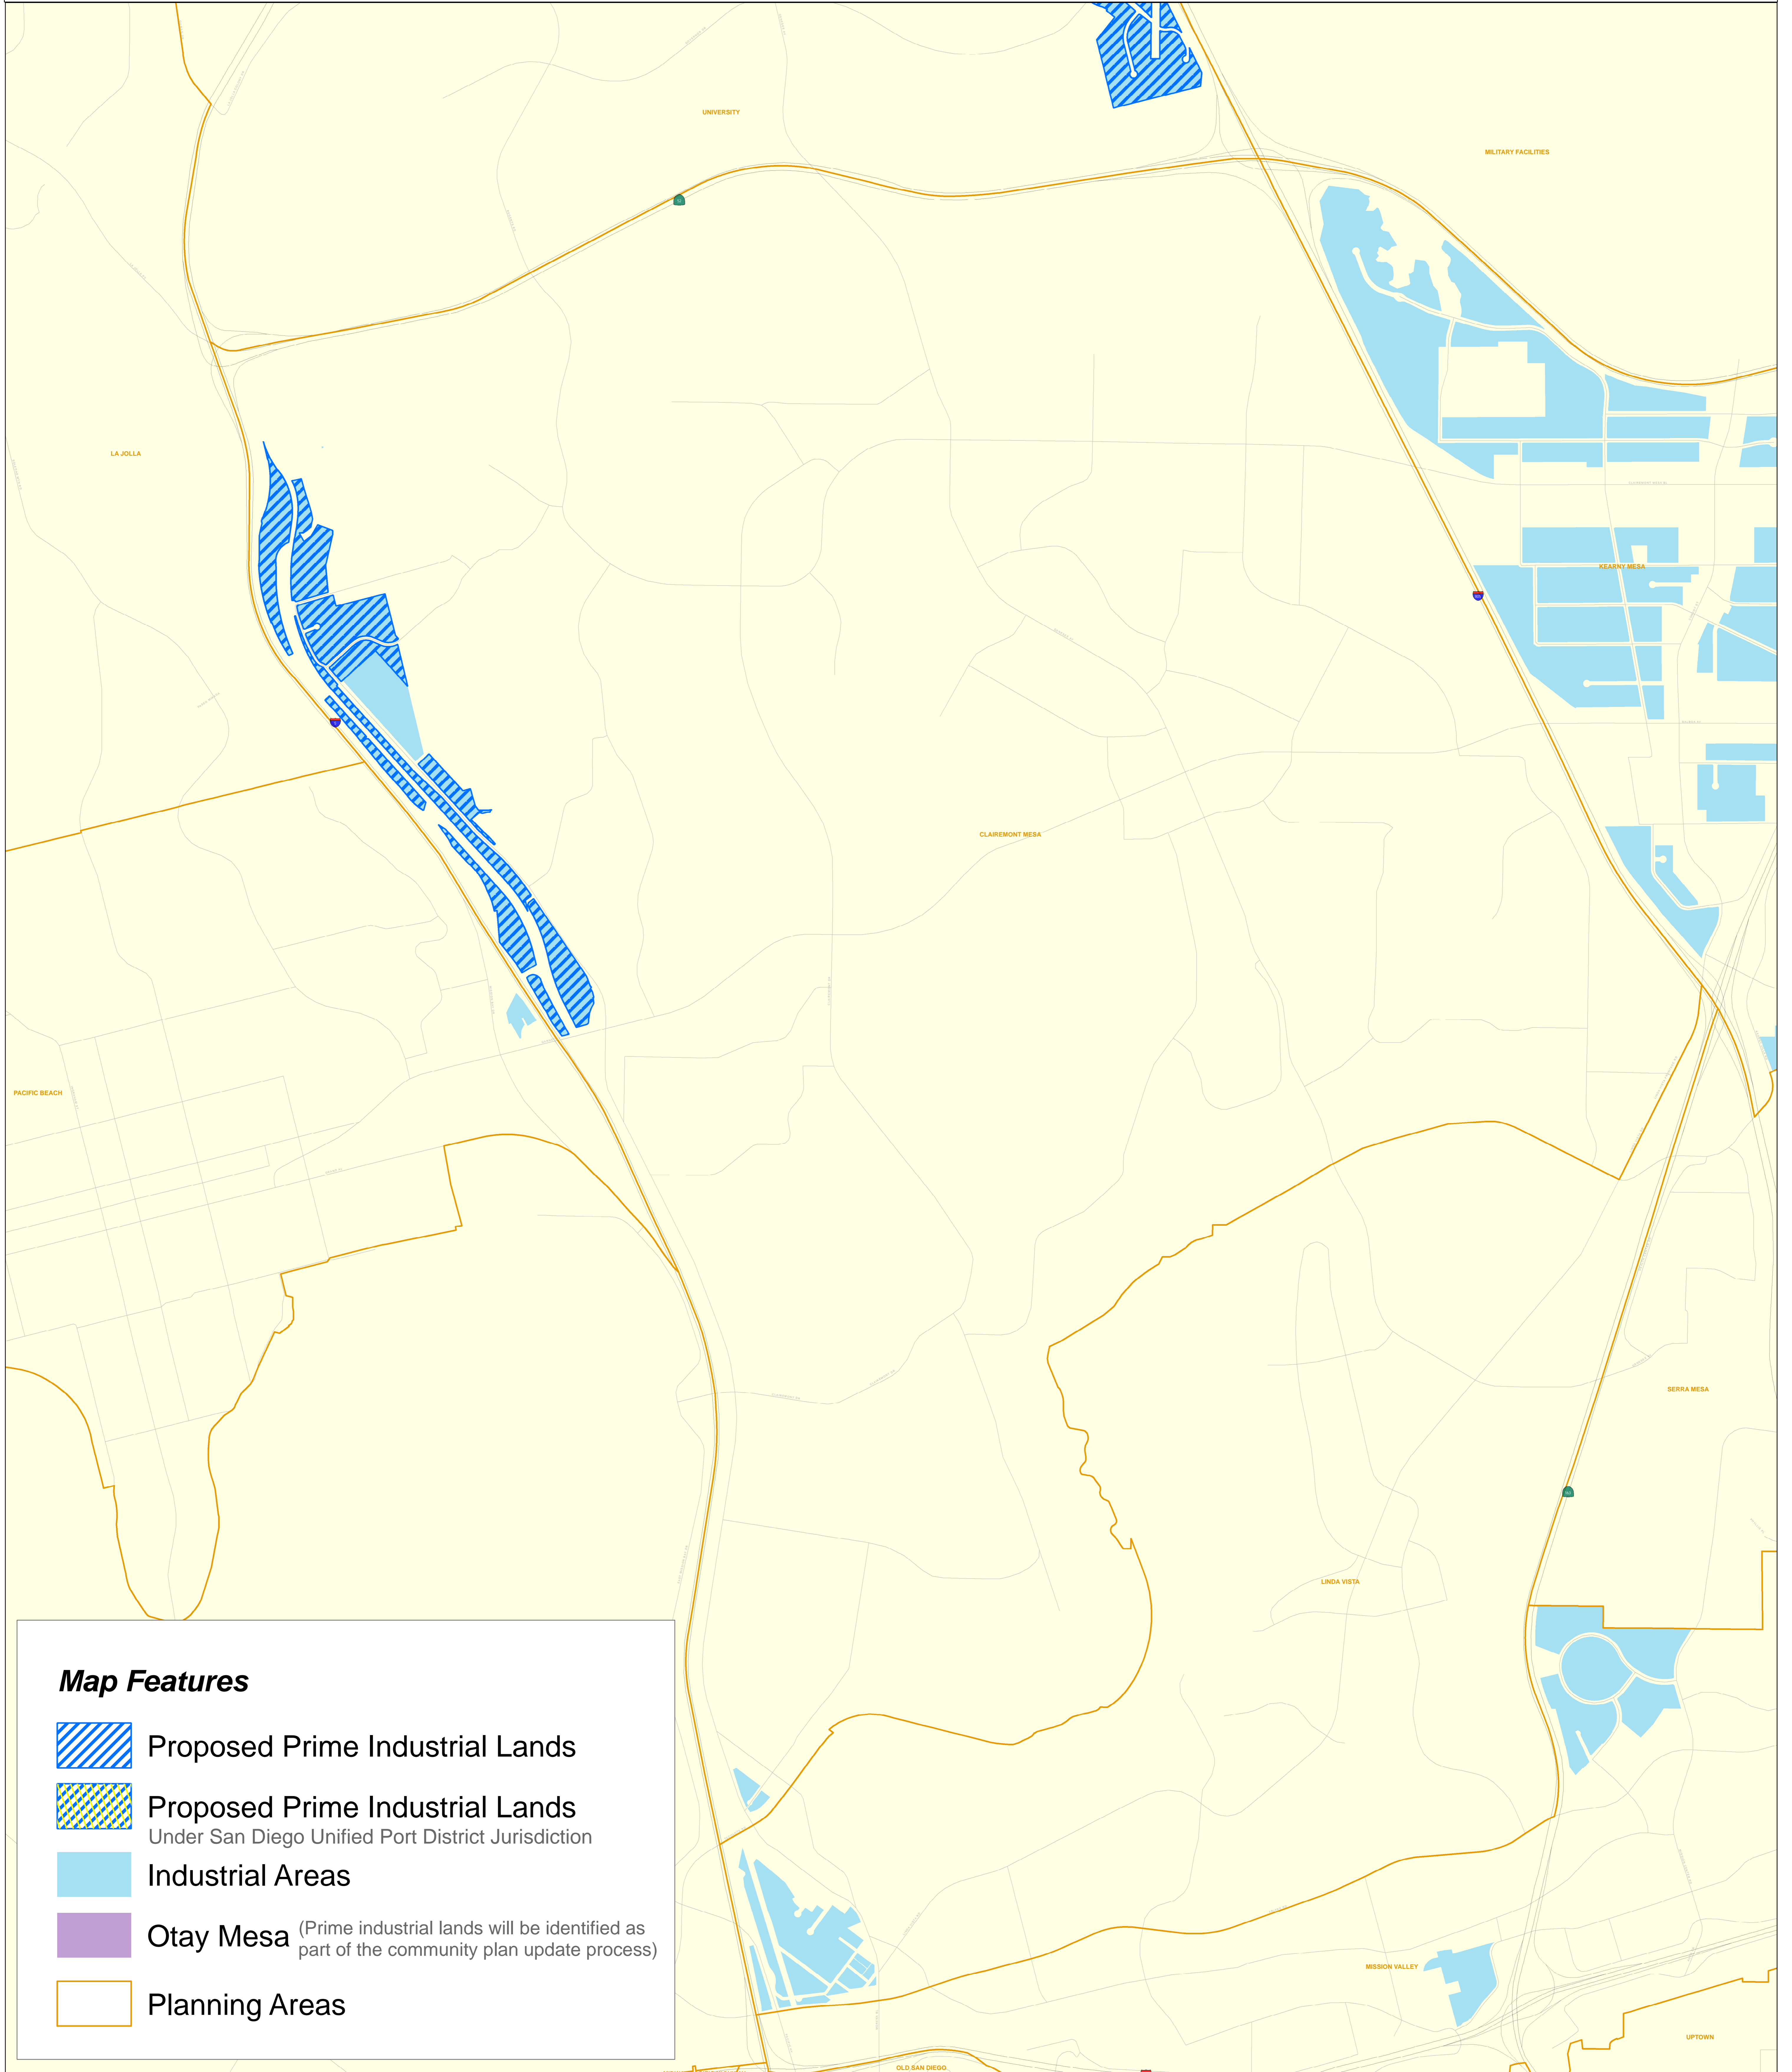

DRAFT - Proposed Prime Industrial Land

Map Features

-  Proposed Prime Industrial Lands
-  Proposed Prime Industrial Lands Under San Diego Unified Port District Jurisdiction
-  Industrial Areas
-  Otay Mesa (Prime industrial lands will be identified as part of the community plan update process)
-  Planning Areas

COMMUNITY:
CLAIREMONT MESA