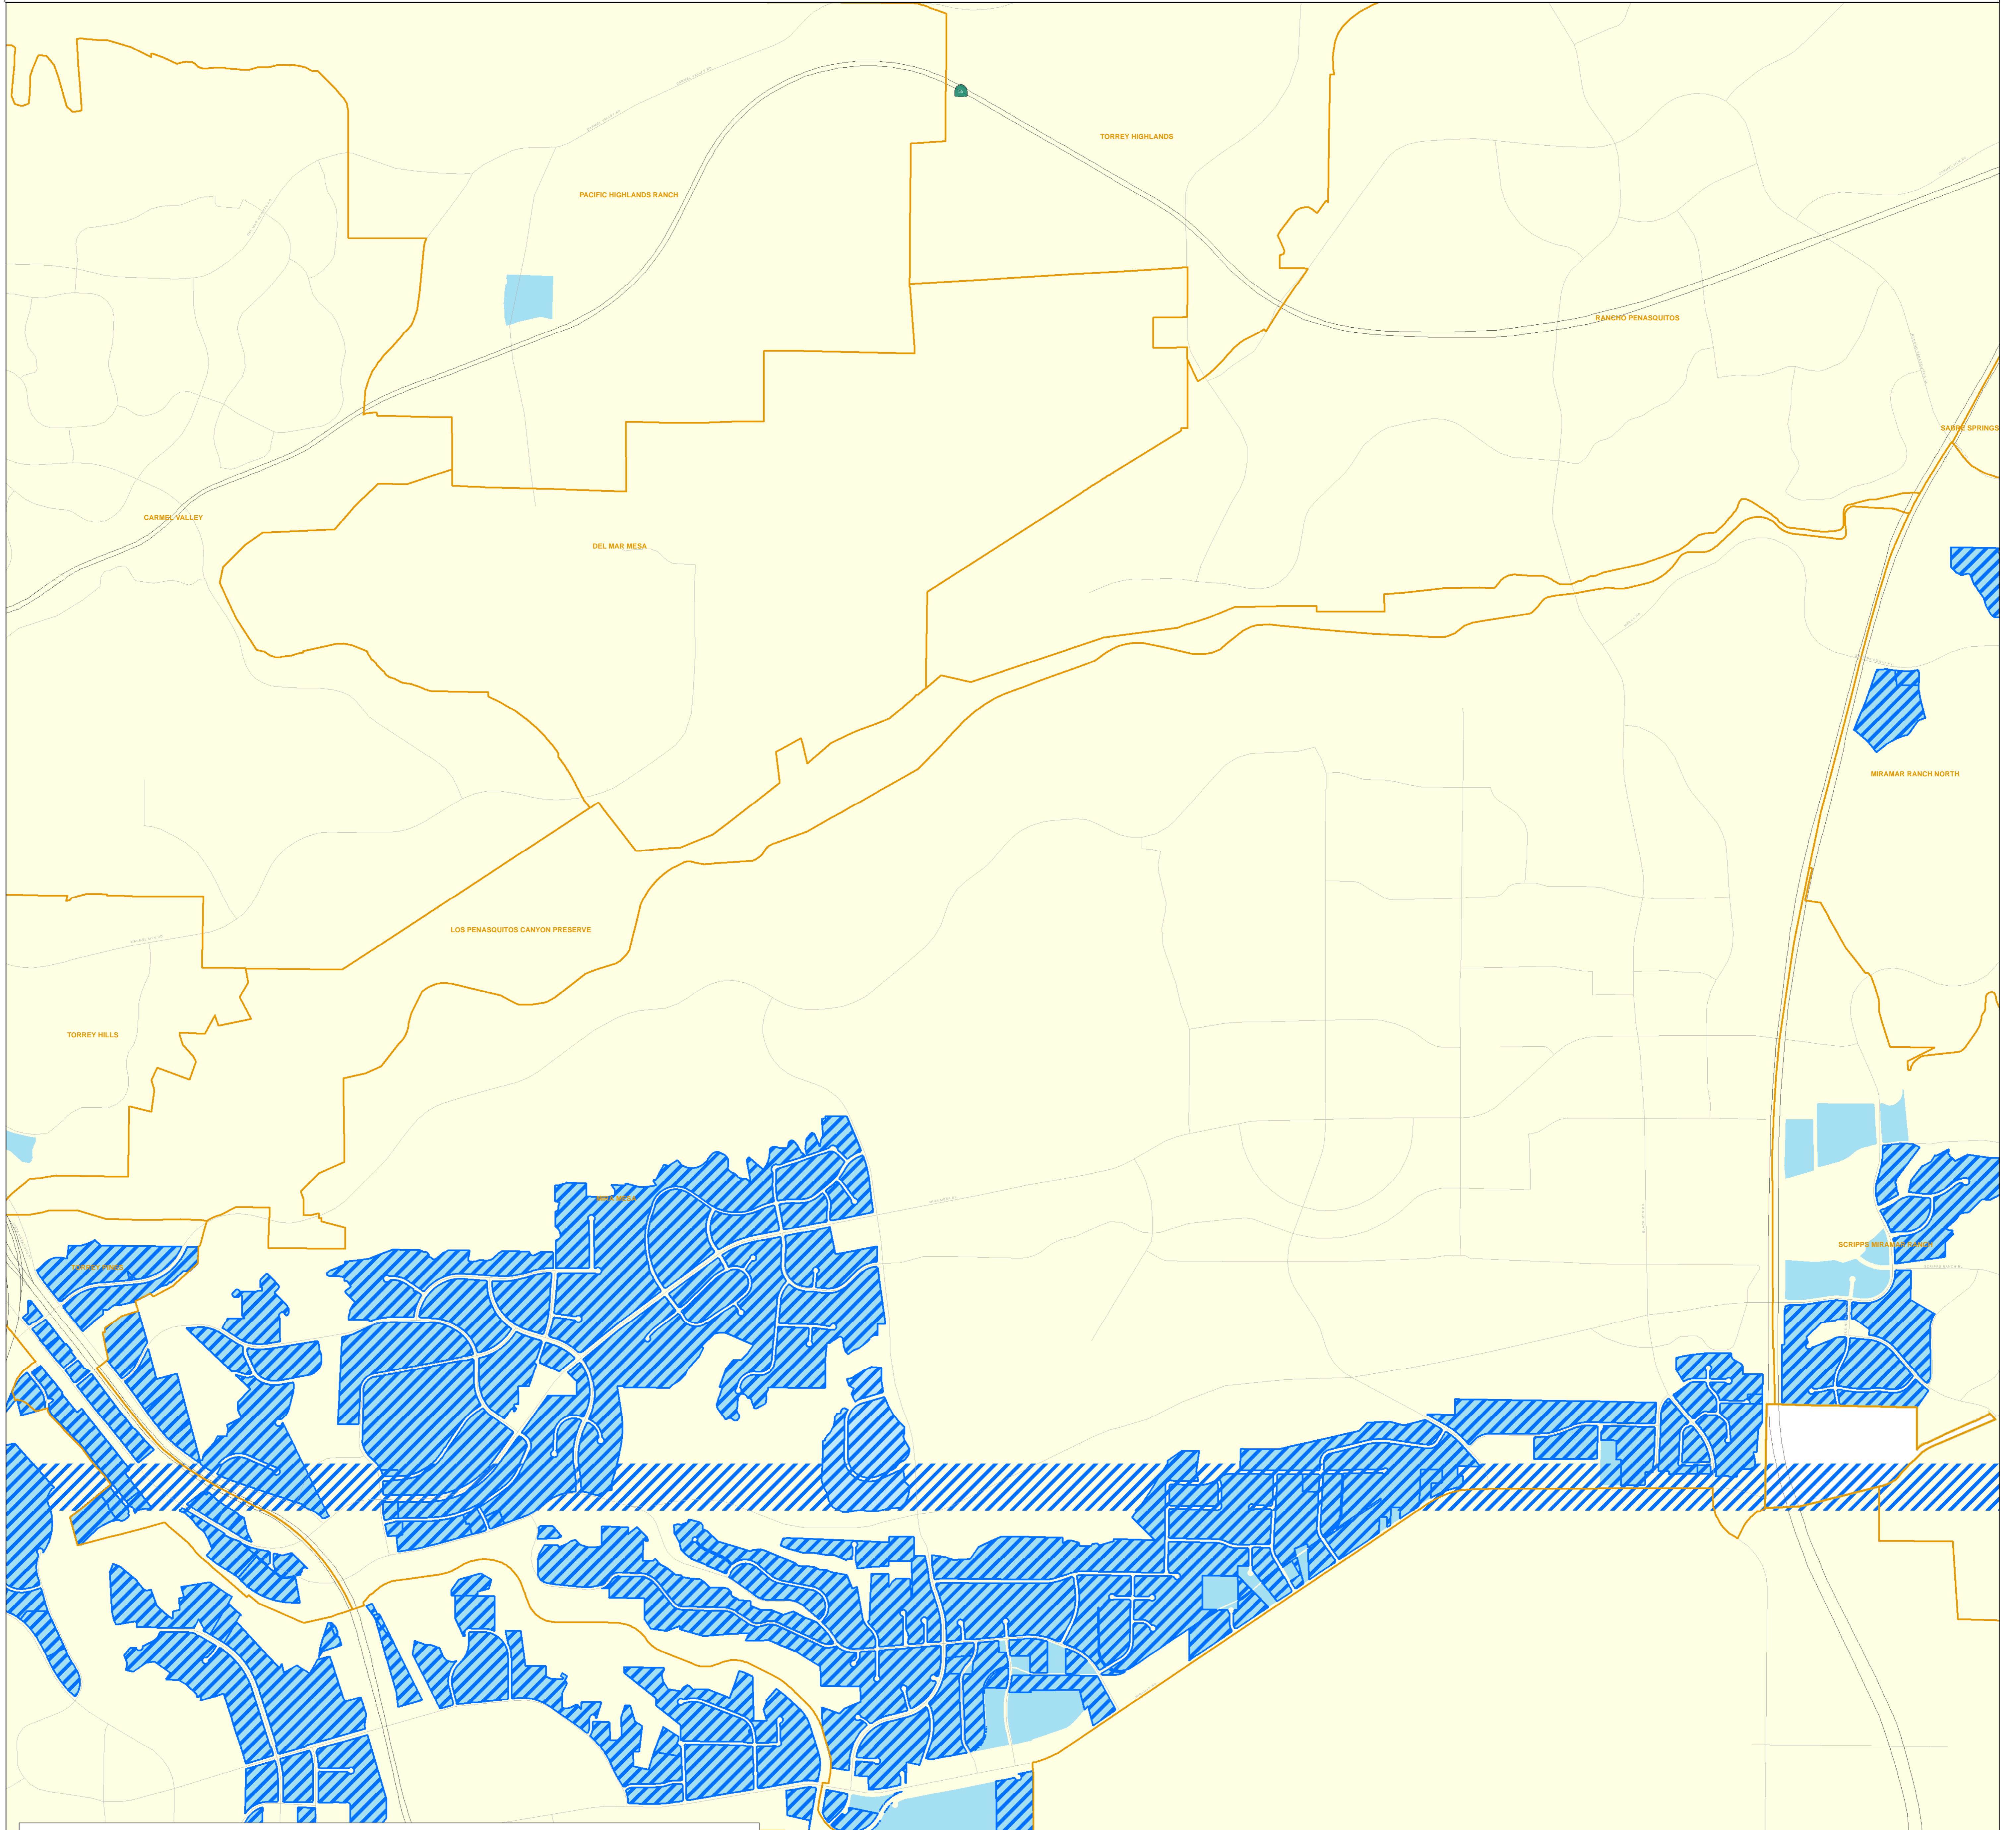

DRAFT - Proposed Prime Industrial Land

Map Features

- Proposed Prime Industrial Lands
- Proposed Prime Industrial Lands Under San Diego Unified Port District Jurisdiction
- Industrial Areas
- Otay Mesa (Prime industrial lands will be identified as part of the community plan update process)
- Planning Areas