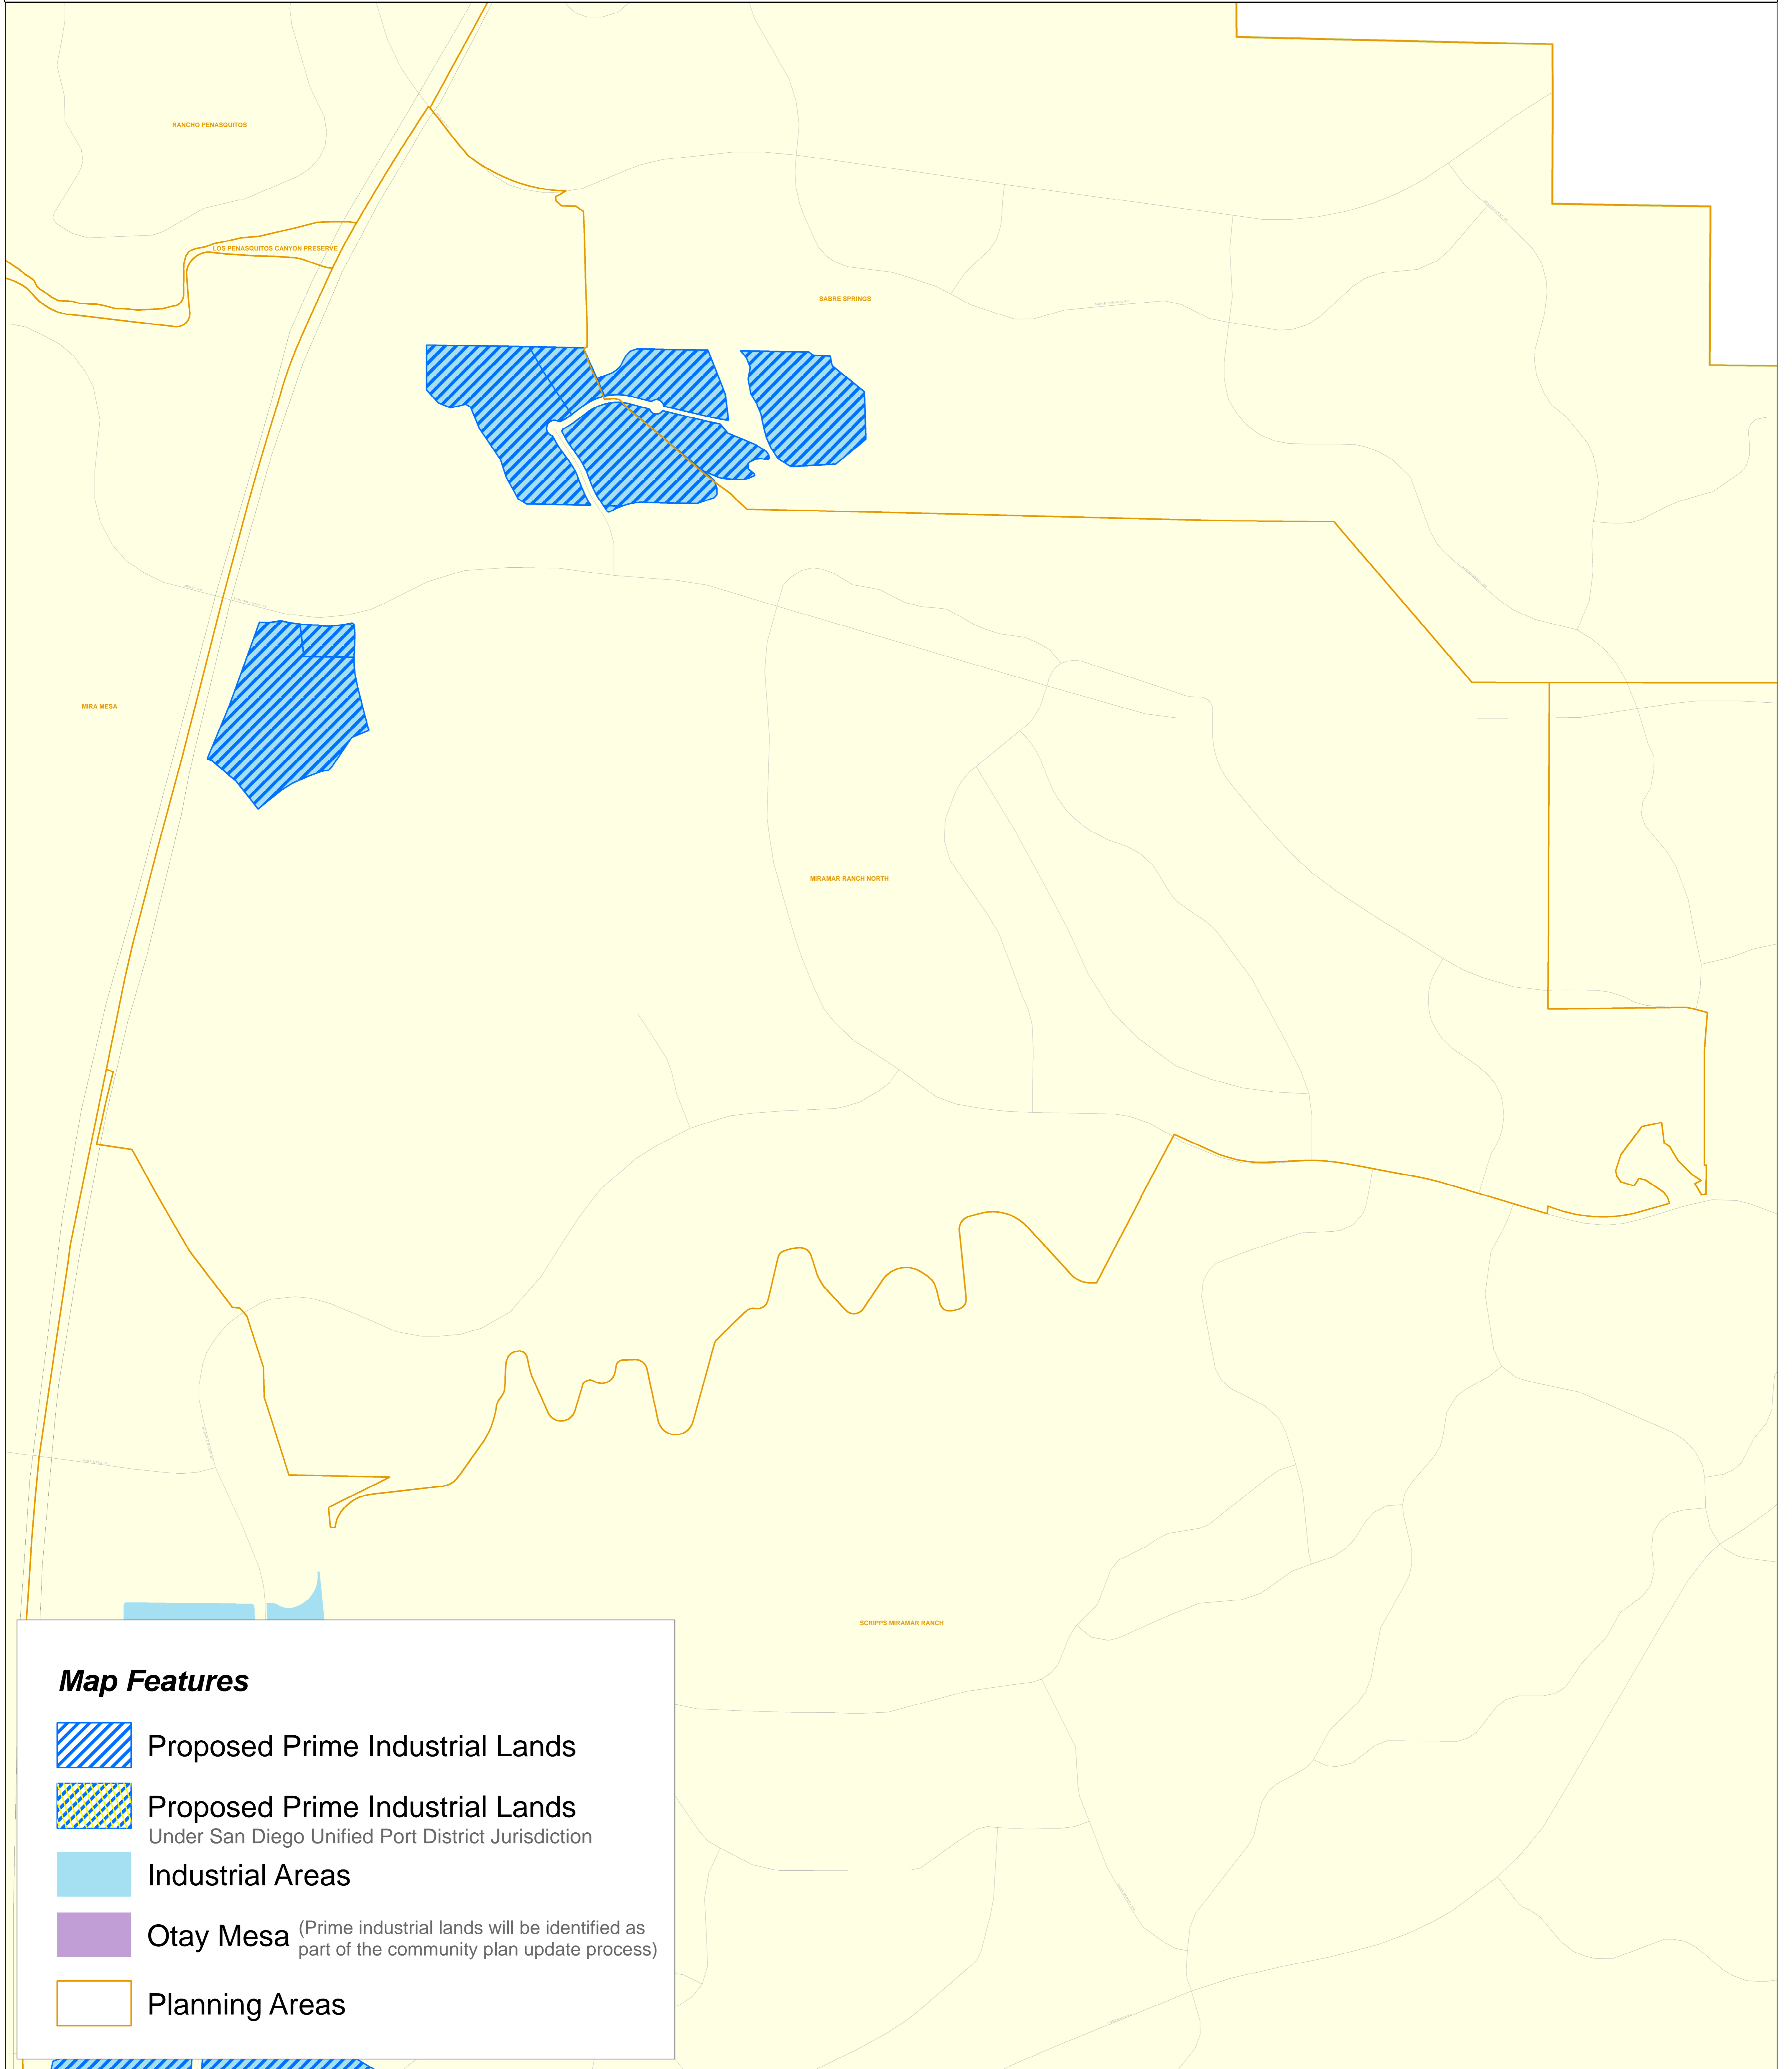

DRAFT - Proposed Prime Industrial Land

Map Features

-  Proposed Prime Industrial Lands
-  Proposed Prime Industrial Lands
Under San Diego Unified Port District Jurisdiction
-  Industrial Areas
-  Otay Mesa (Prime industrial lands will be identified as part of the community plan update process)
-  Planning Areas

COMMUNITY:
MIRAMAR RANCH NORTH