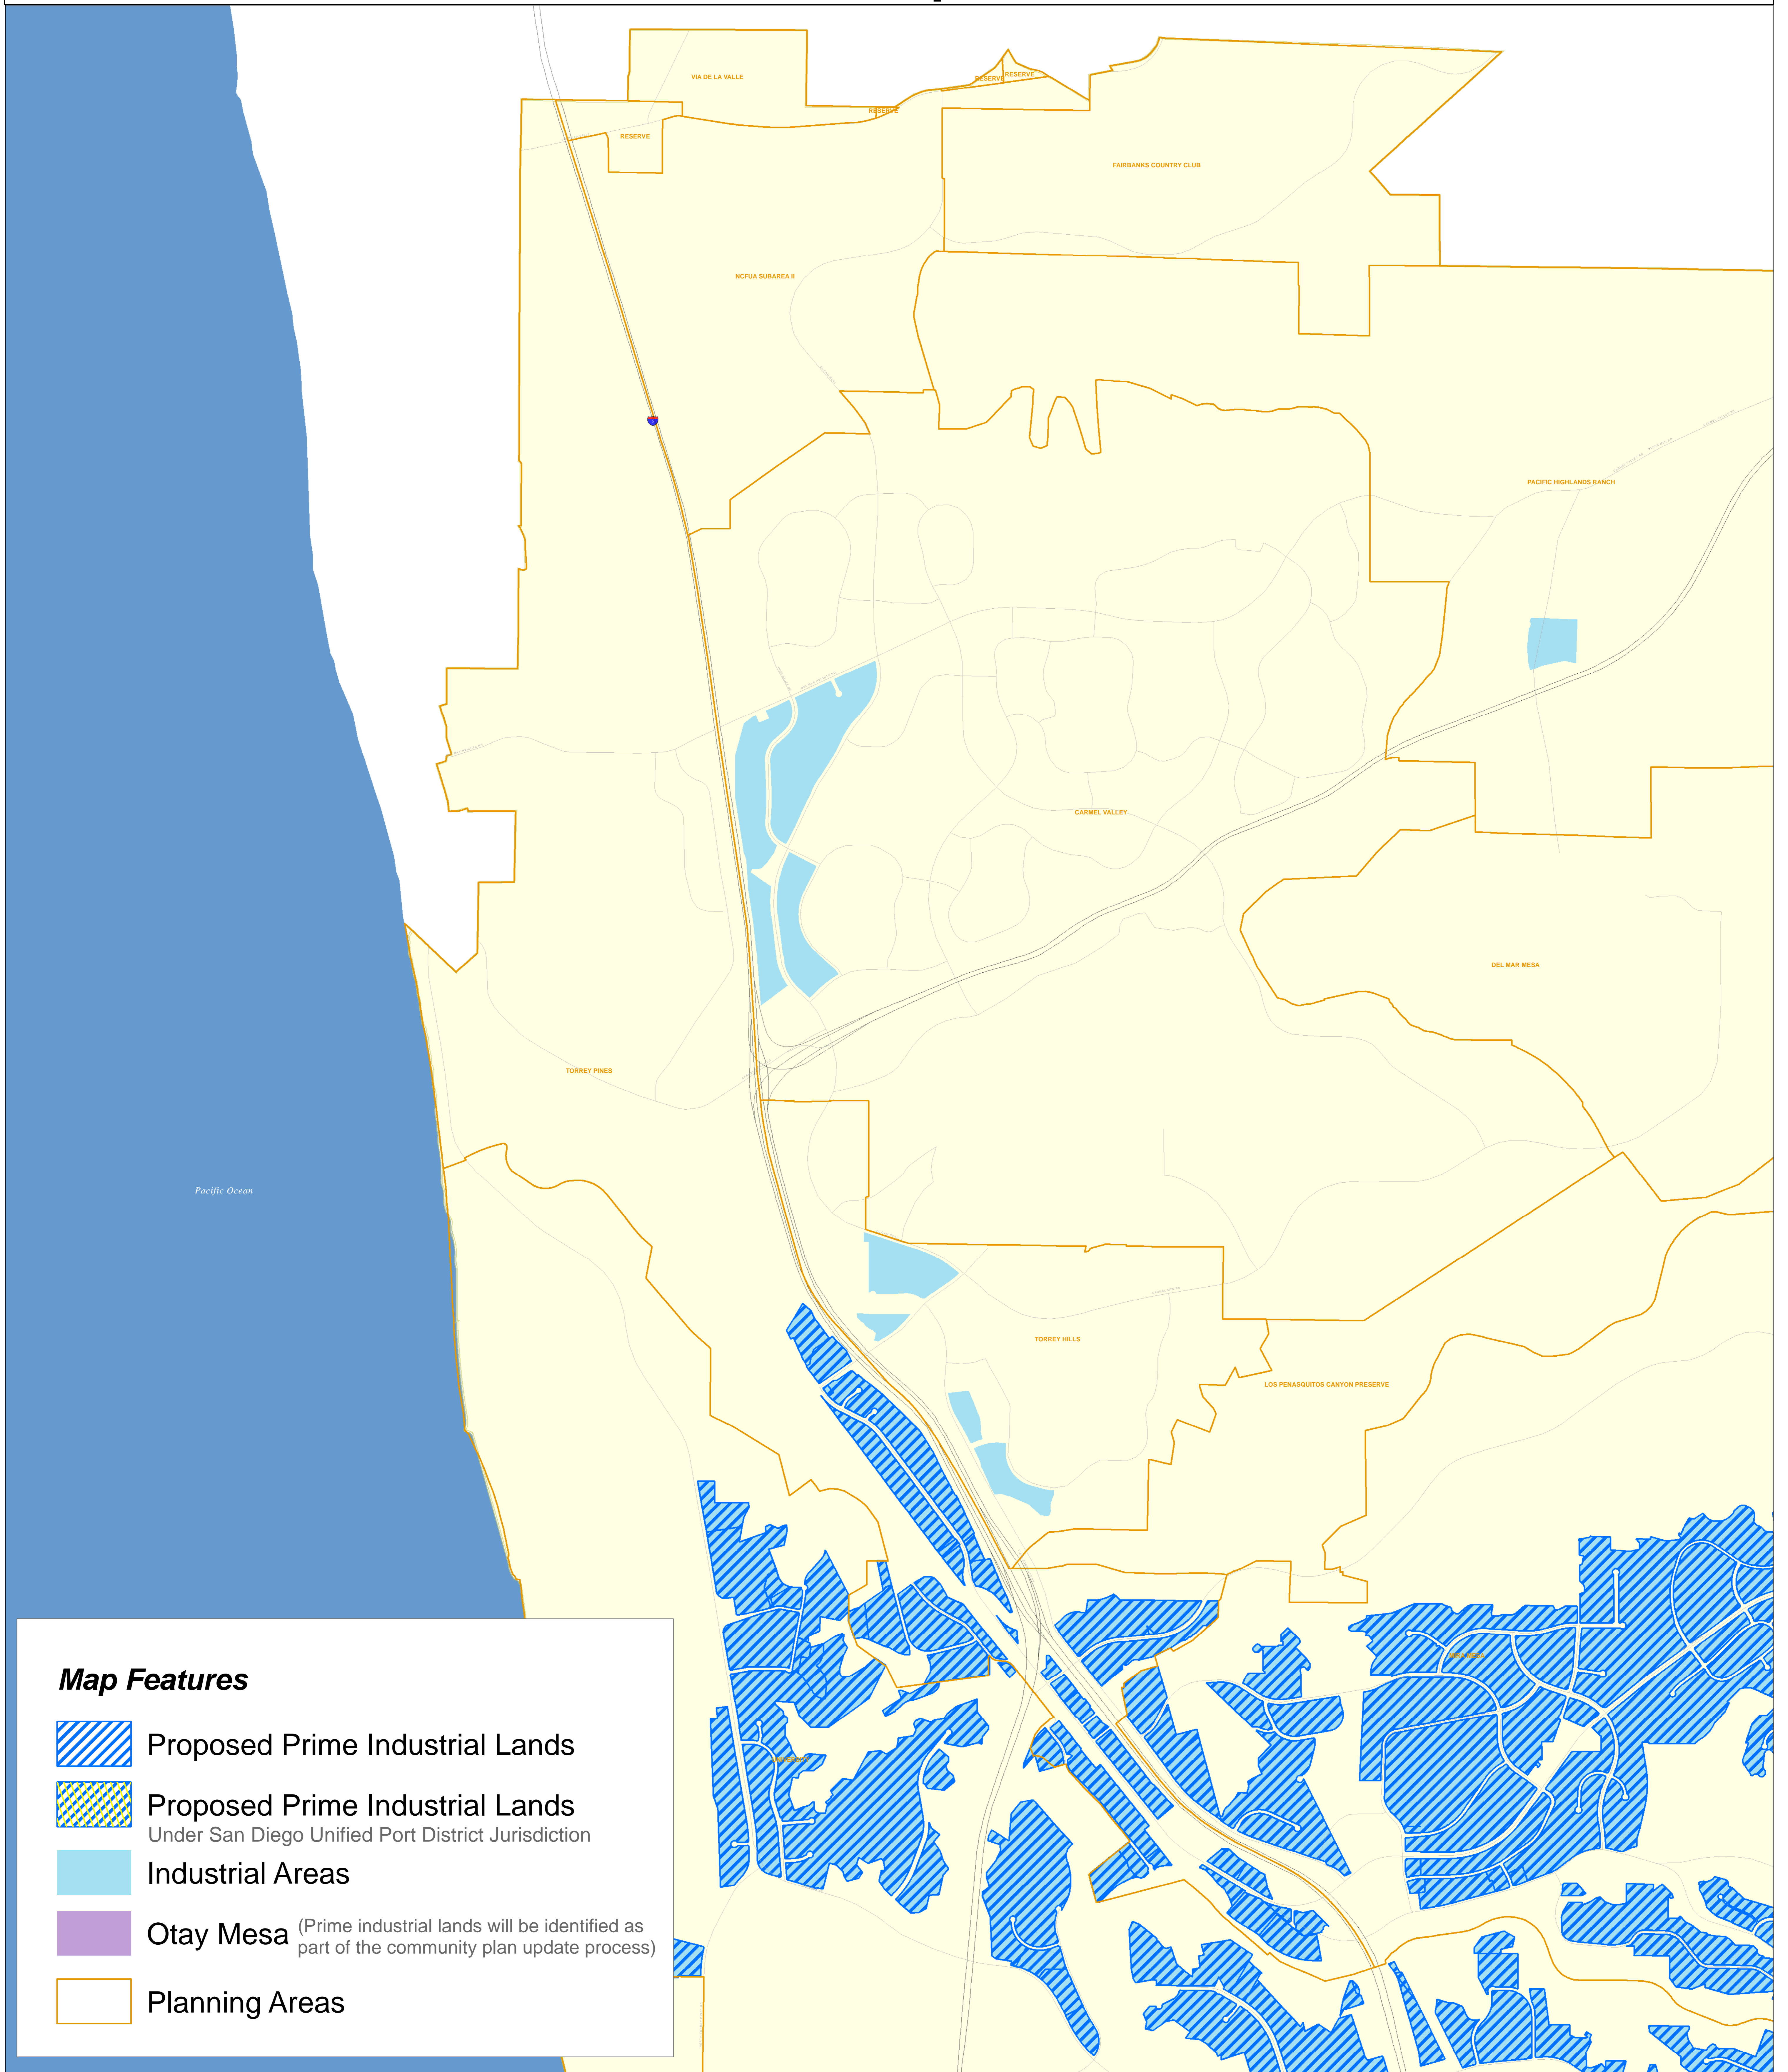

DRAFT - Proposed Prime Industrial Land

Map Features

-  Proposed Prime Industrial Lands
-  Proposed Prime Industrial Lands
Under San Diego Unified Port District Jurisdiction
-  Industrial Areas
-  Otay Mesa (Prime industrial lands will be identified as part of the community plan update process)
-  Planning Areas

COMMUNITY:
TORREY PINES