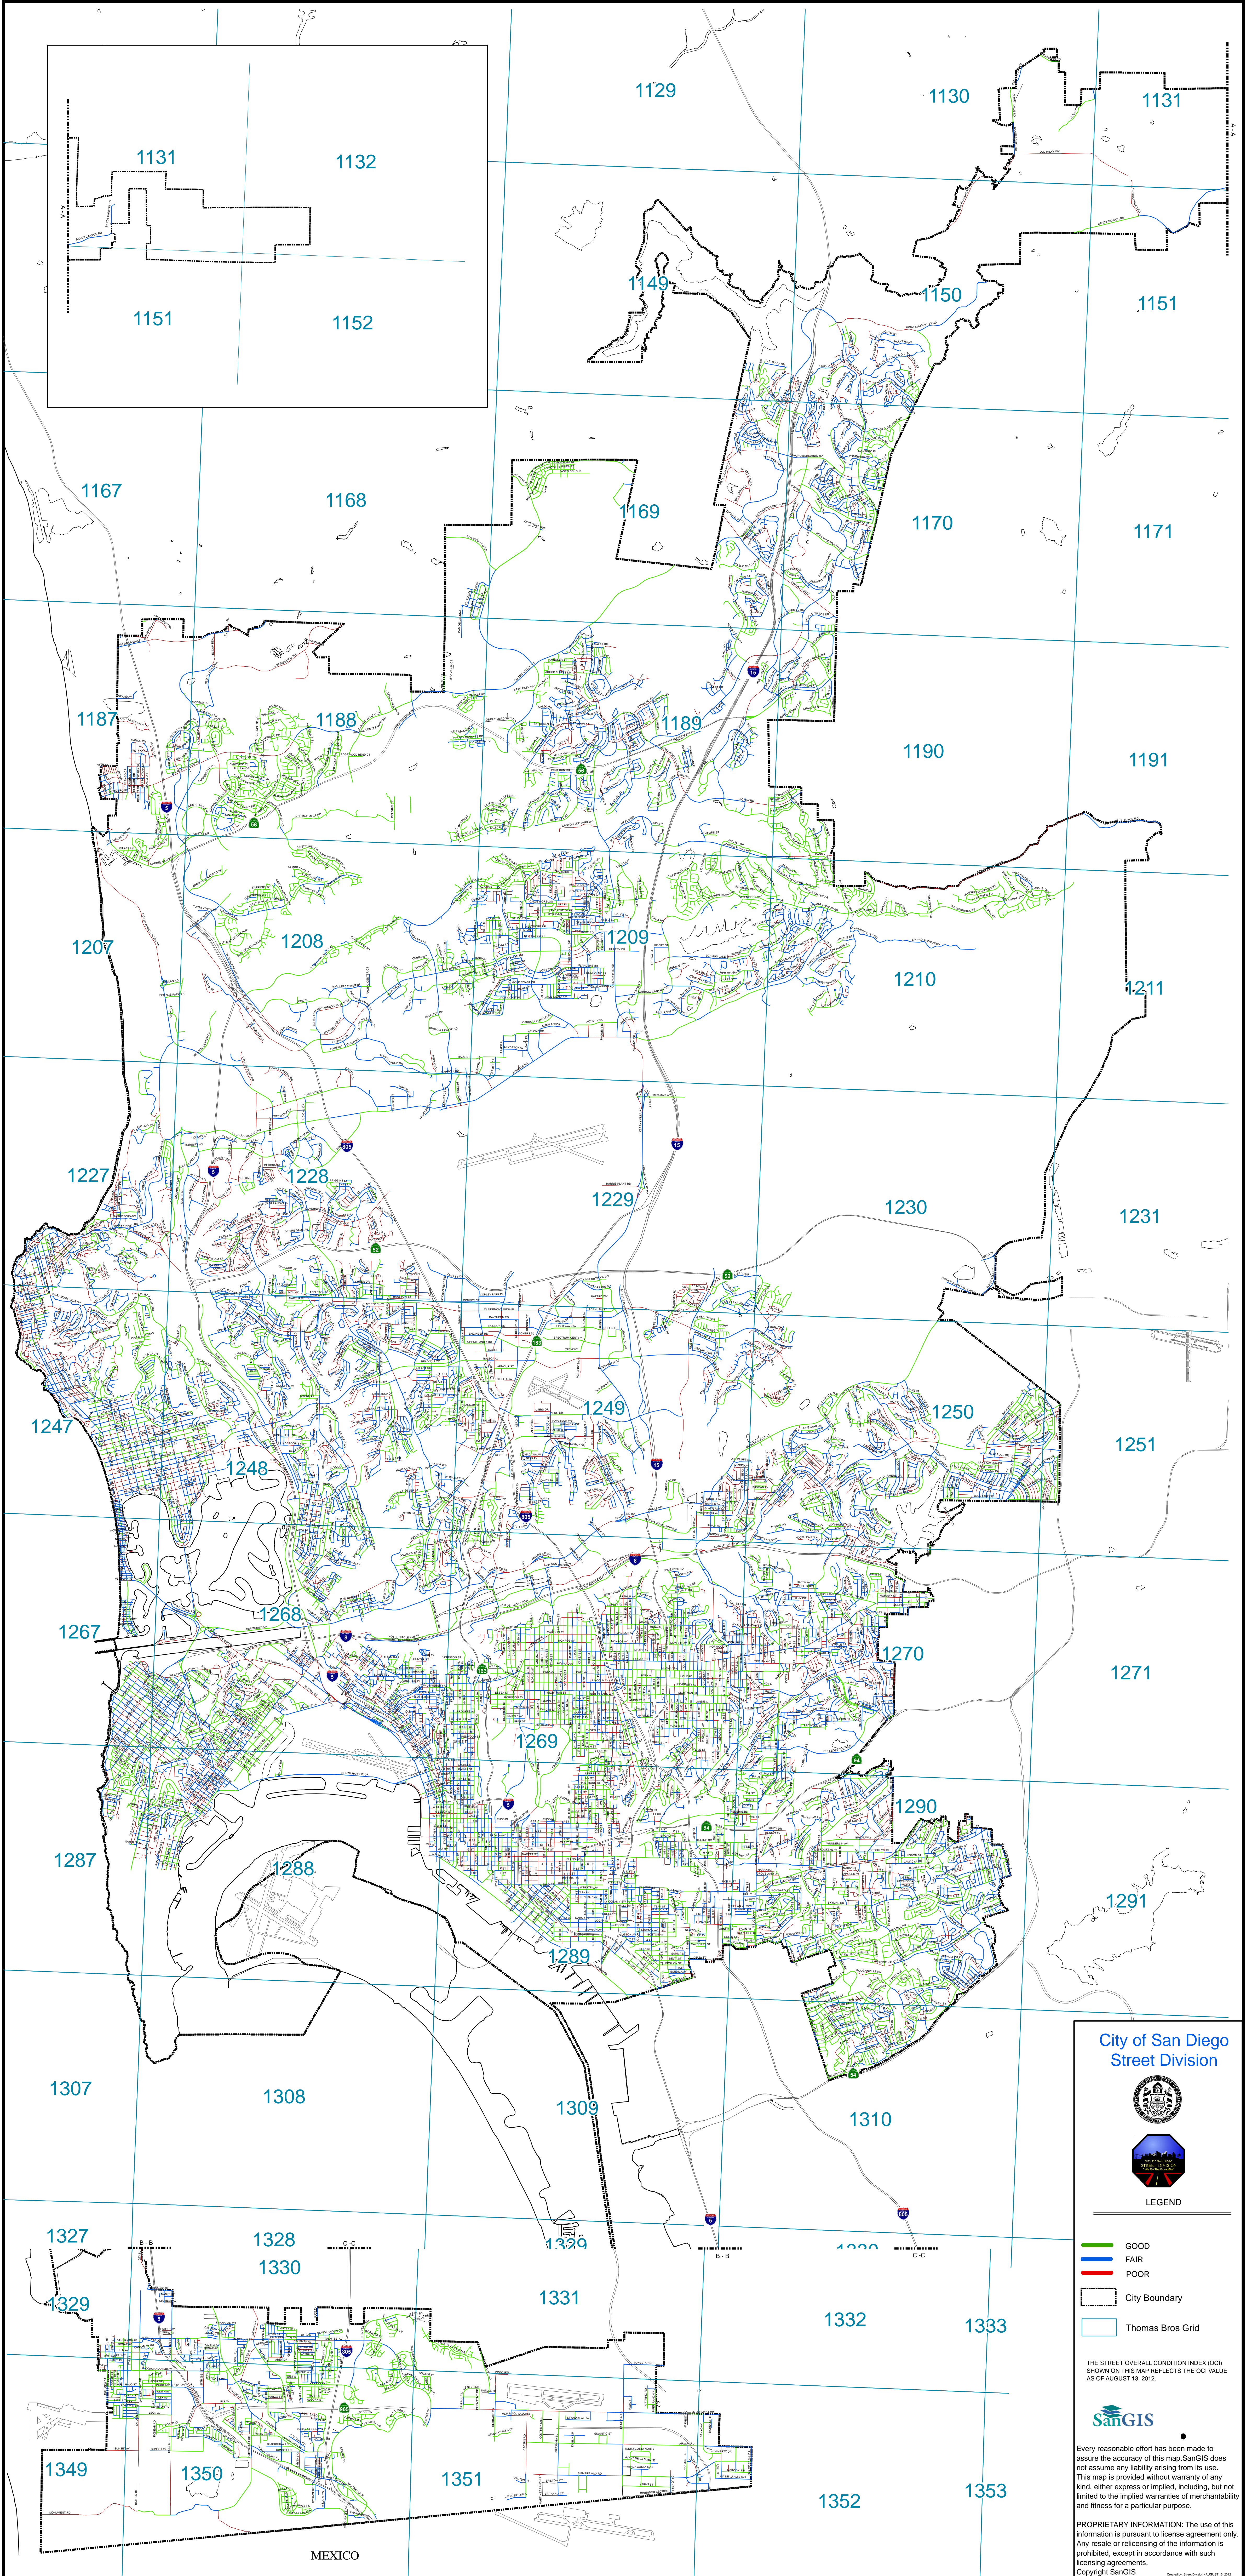

CITY OF SAN DIEGO
STREET OVERALL CONDITION
AUGUST 2012

City of San Diego
Street Division

1. LEGEND
2. GOOD
   - FAIR
   - POOR
   - City Boundary
   - Thomas Bros Grid