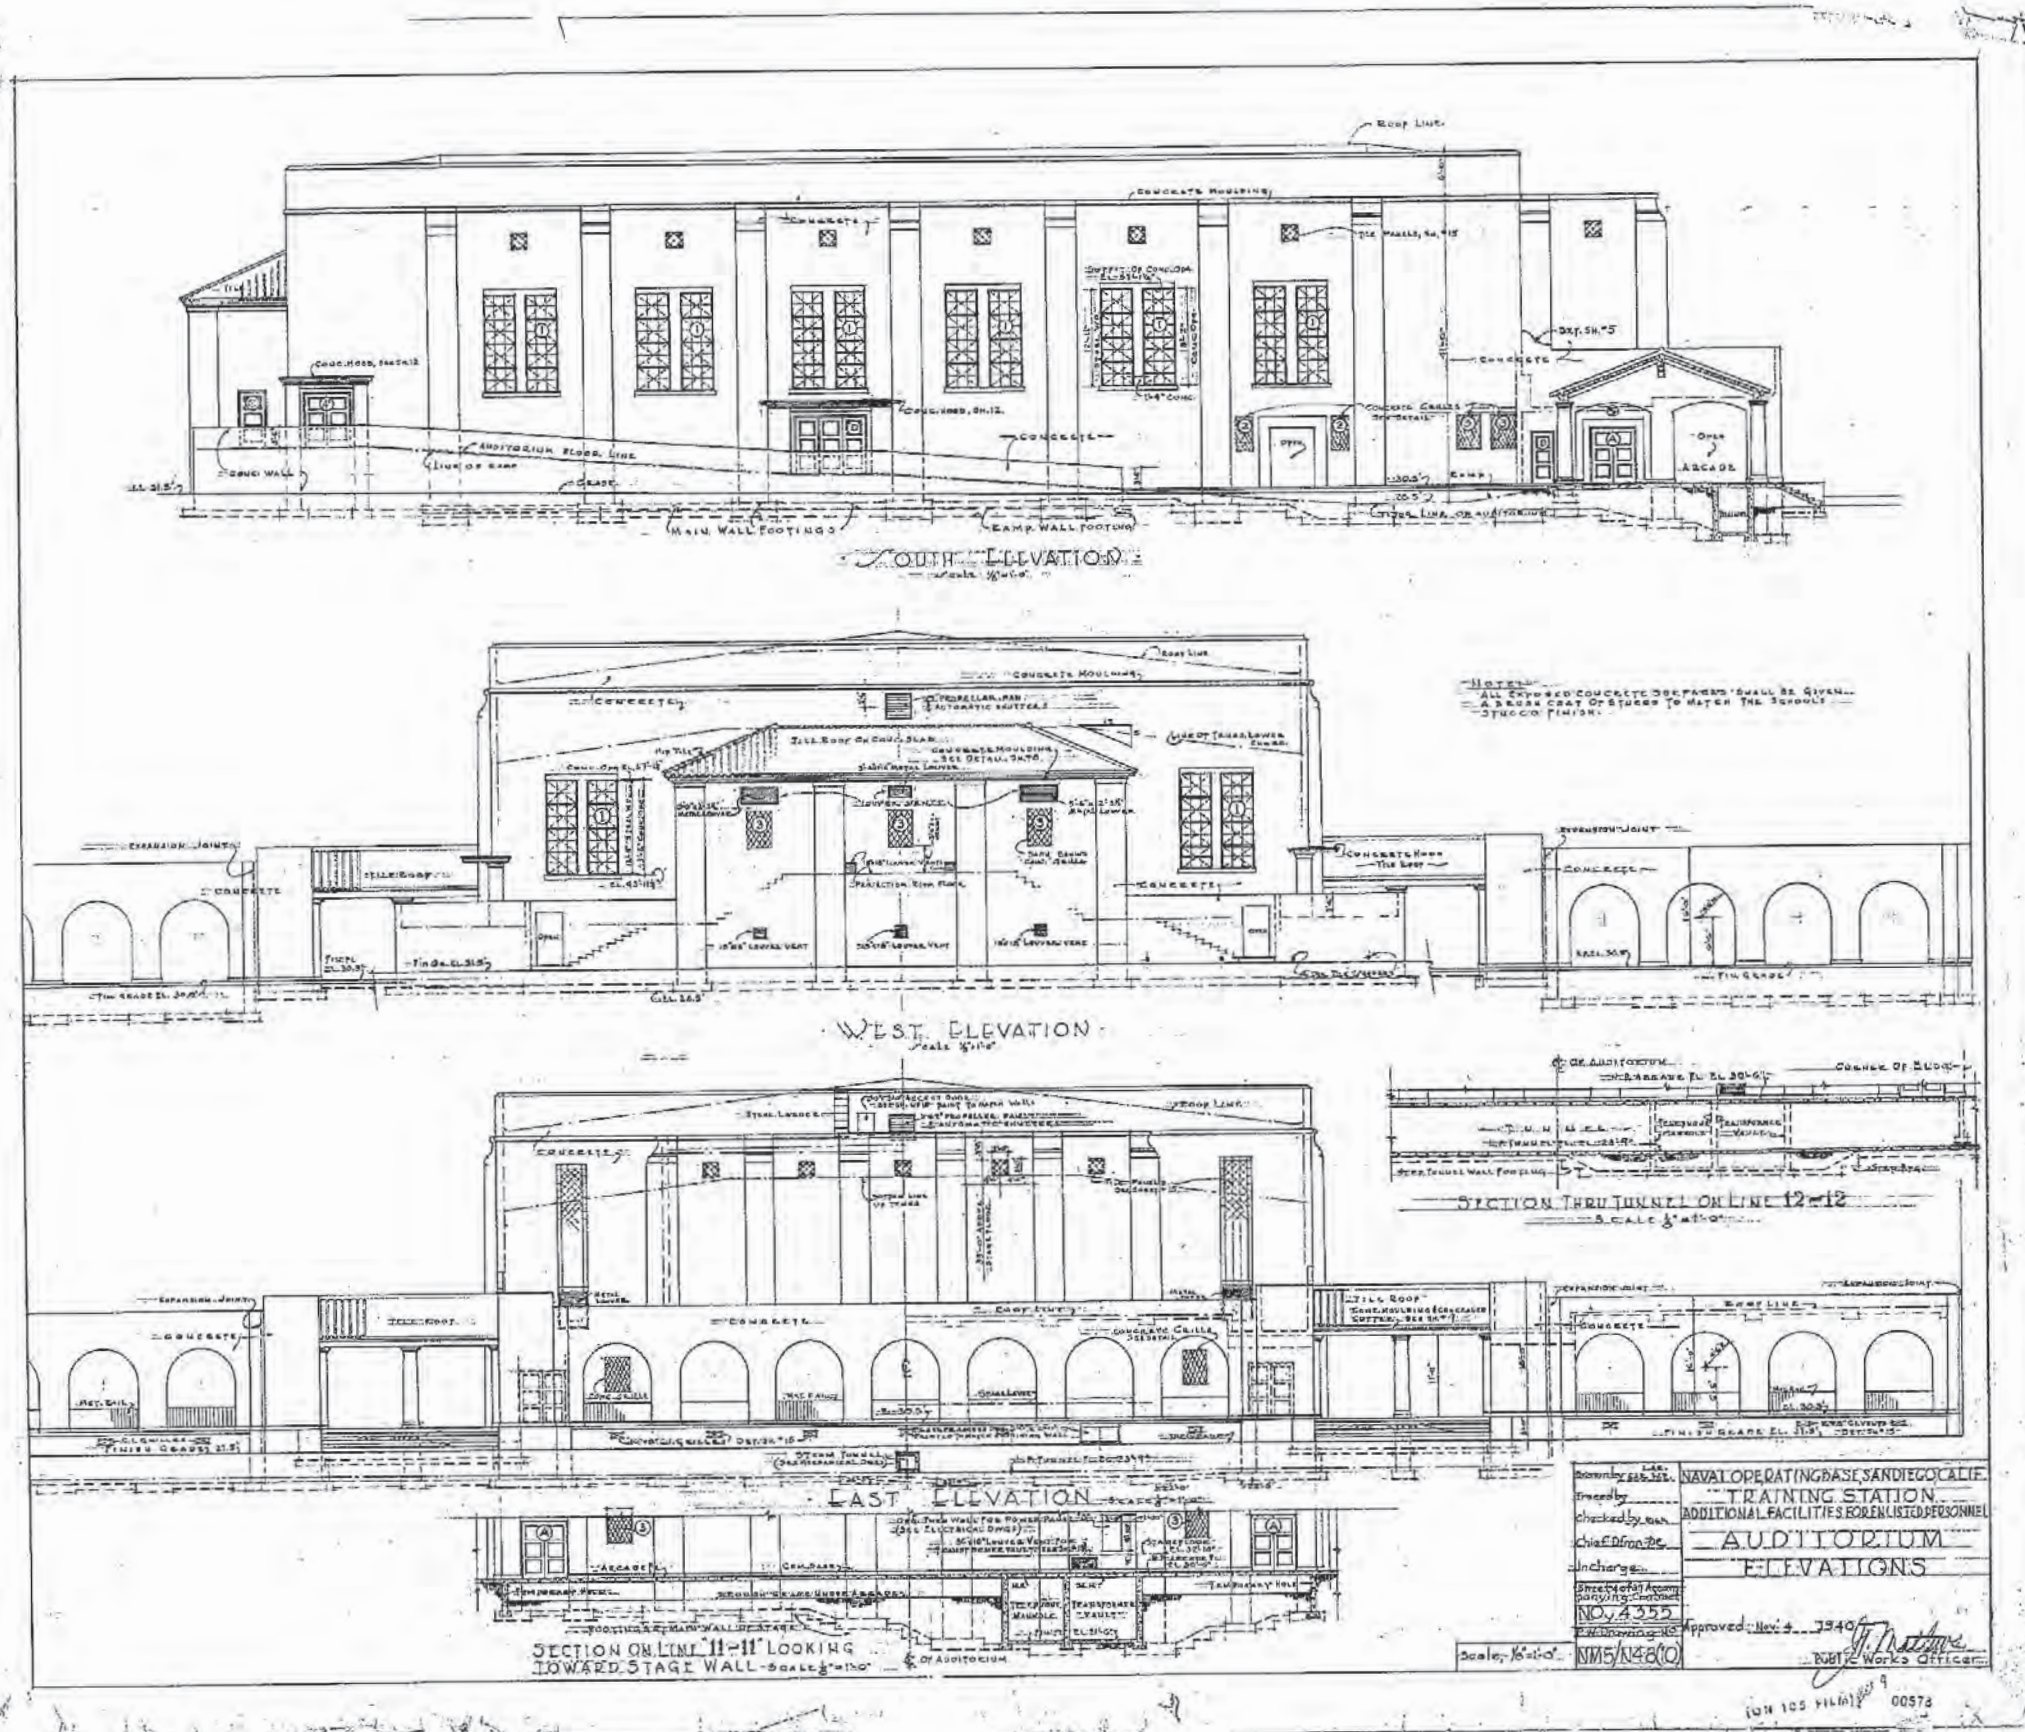

Liberty Station-Luce Auditorium

Point Loma, California

FLOOR PLAN

OCTOBER 17, 2014

Liberty Station-Luce Auditorium

Point Loma, California

AUDITORIUM PLAN

OCTOBER 17, 2014

SECTION A

SECTION B

ELEVATION - EAST

ELEVATION - SOUTH

0 2 4 8 16'

ELEVATION - WEST

ELEVATION - NORTH

IDENTIFICATION SIGN

CHANGEABLE COPY SIGN

PROMOTIONAL BANNER

WALL MOUNTED POSTER CASE

Liberty Station-Luce Auditorium

Point Loma, California

IMAGES
PROPOSED SIGNAGE

OCTOBER 17, 2014

Liberty Station-Luce Auditorium

Point Loma, California

IMAGES
EXISTING BUILDING
EXTERIOR
OCTOBER 17, 2014