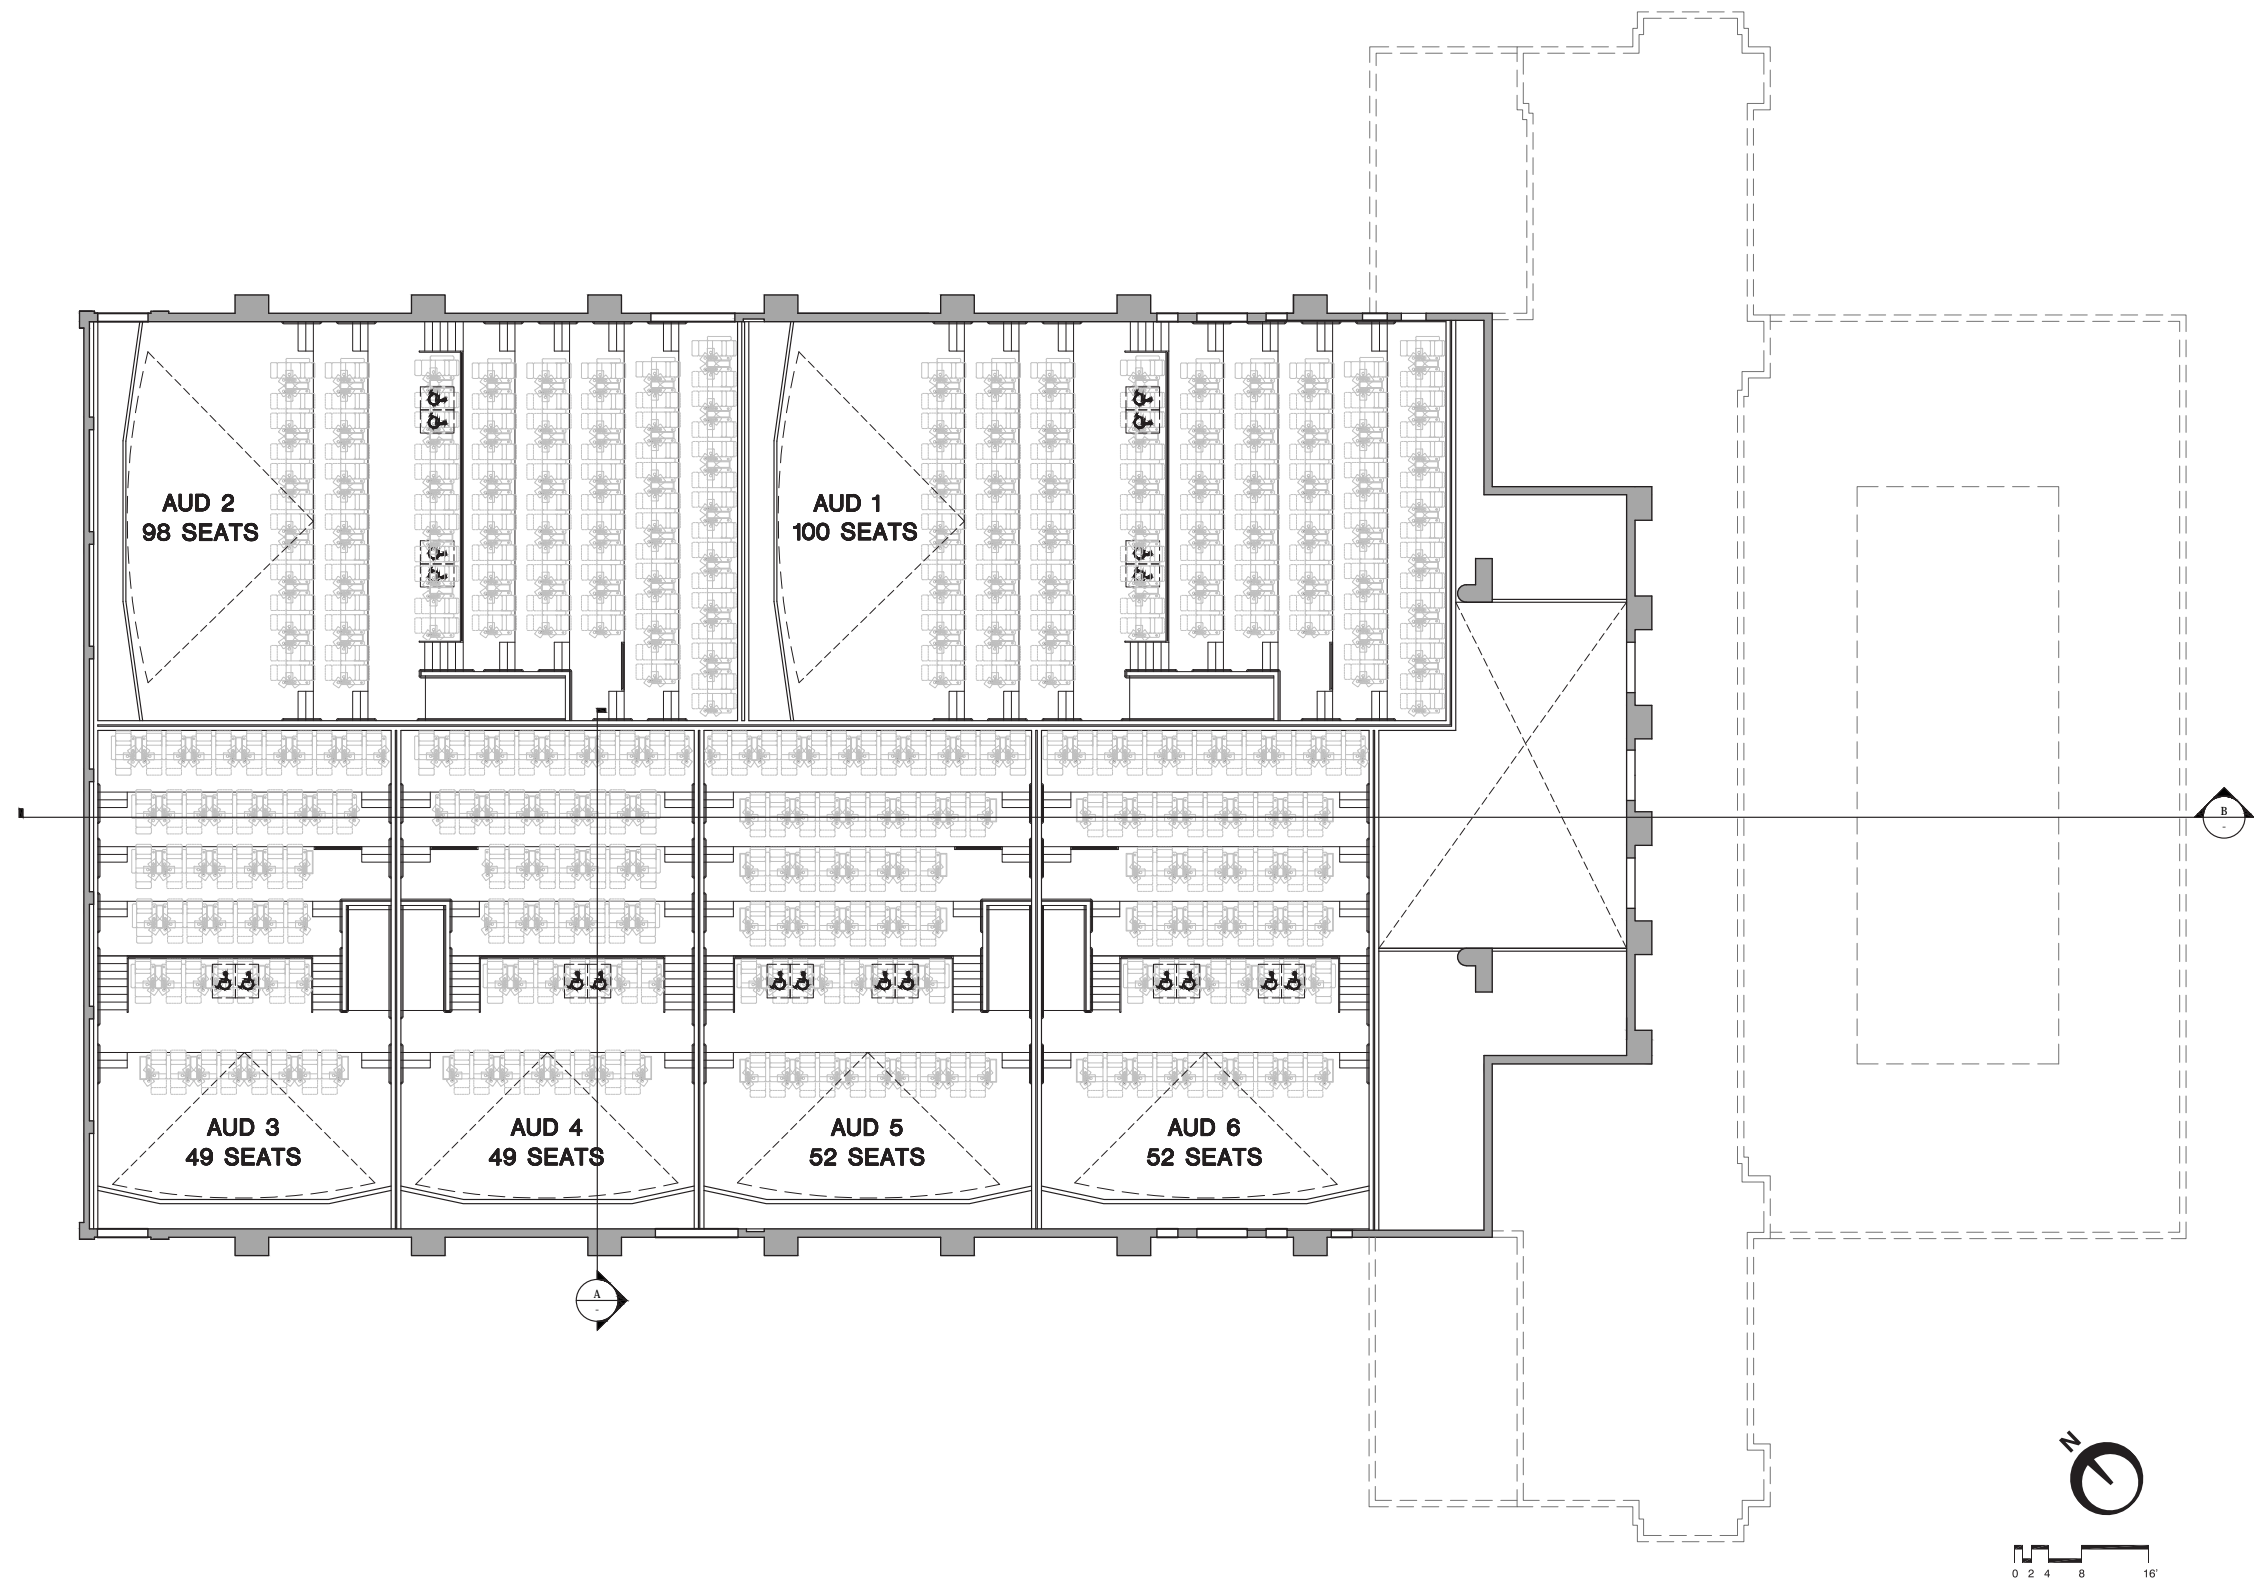

Liberty Station-Luce Auditorium

Point Loma, California

FLOOR PLAN

OCTOBER 17, 2014

Liberty Station-Luce Auditorium

Point Loma, California

AUDITORIUM PLAN

OCTOBER 17, 2014

SECTION A

SECTION B

ELEVATION - EAST

ELEVATION - SOUTH

0 2 4 8 16'

ELEVATION - WEST

ELEVATION - NORTH

IDENTIFICATION SIGN

CHANGEABLE COPY SIGN

PROMOTIONAL BANNER

WALL MOUNTED POSTER CASE

Liberty Station-Luce Auditorium

Point Loma, California

IMAGES
PROPOSED SIGNAGE

OCTOBER 17, 2014

Liberty Station-Luce Auditorium