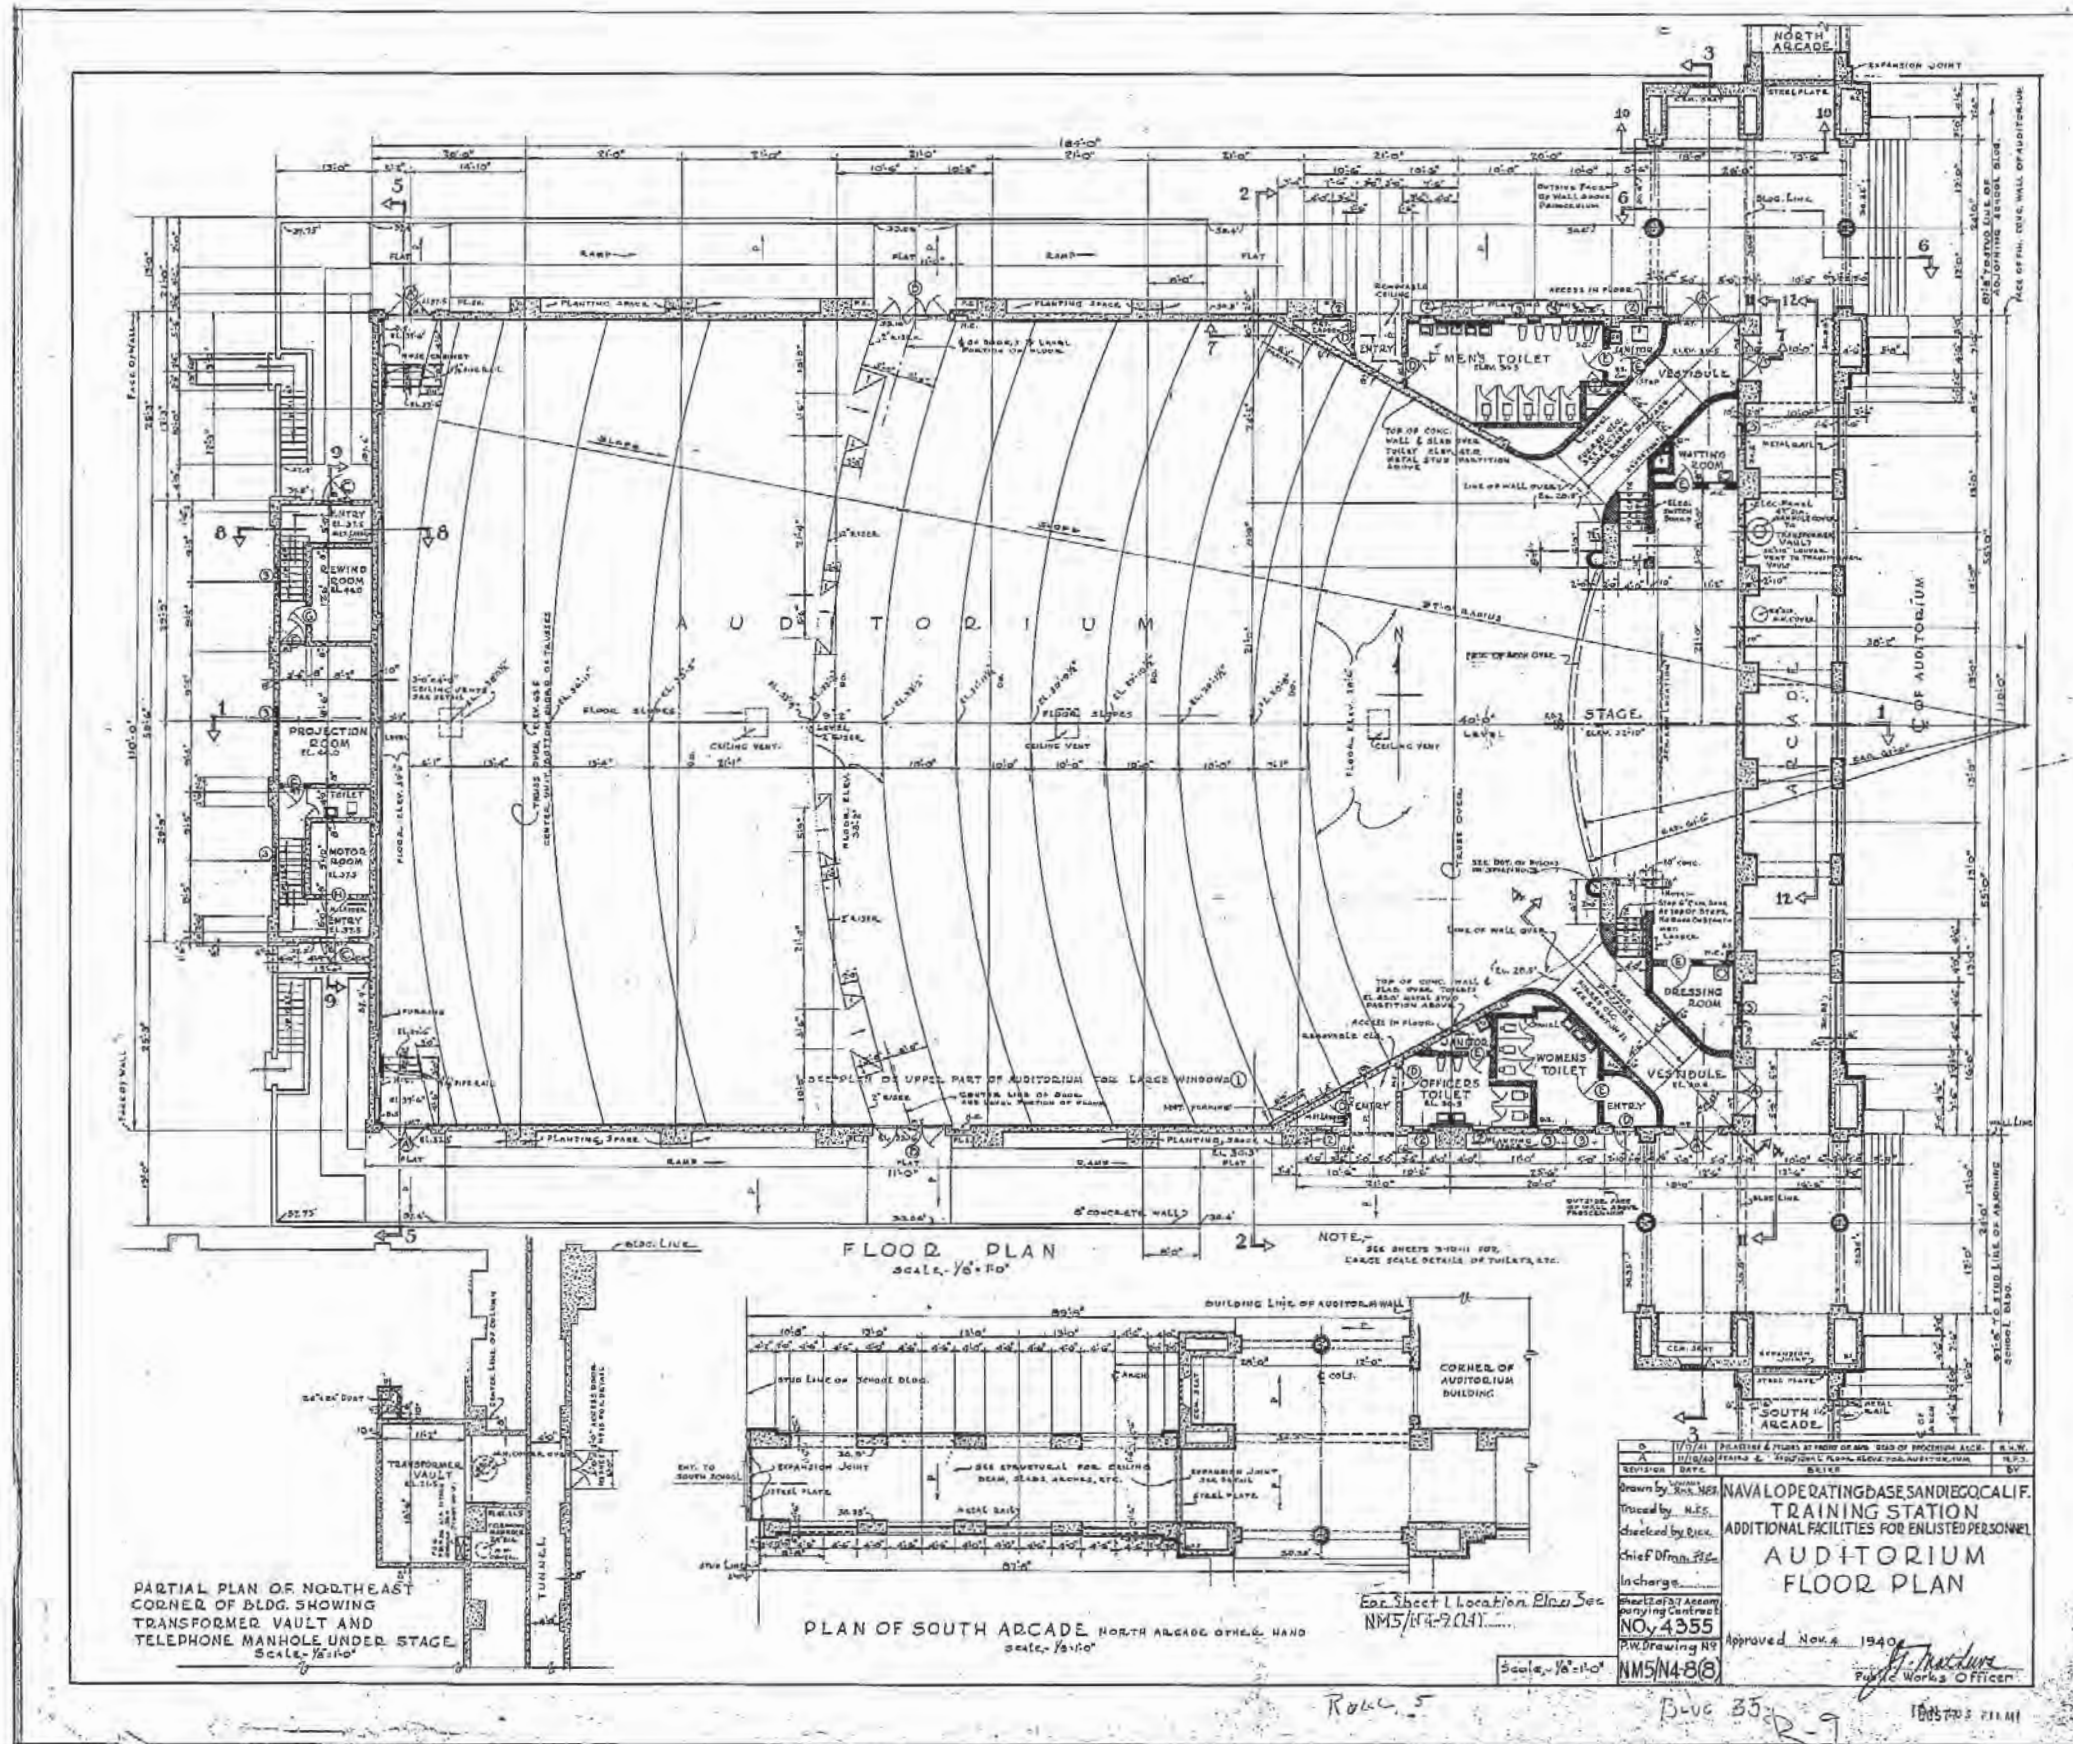

SECTION A

SECTION B

ELEVATION - EAST

ELEVATION - SOUTH

0 2 4 8 16'

ELEVATION - WEST

ELEVATION - NORTH

IDENTIFICATION SIGN

CHANGEABLE COPY SIGN

PROMOTIONAL BANNER

WALL MOUNTED POSTER CASE

Liberty Station-Luce Auditorium

Point Loma, California

IMAGES
PROPOSED SIGNAGE

OCTOBER 17, 2014

Liberty Station-Luce Auditorium