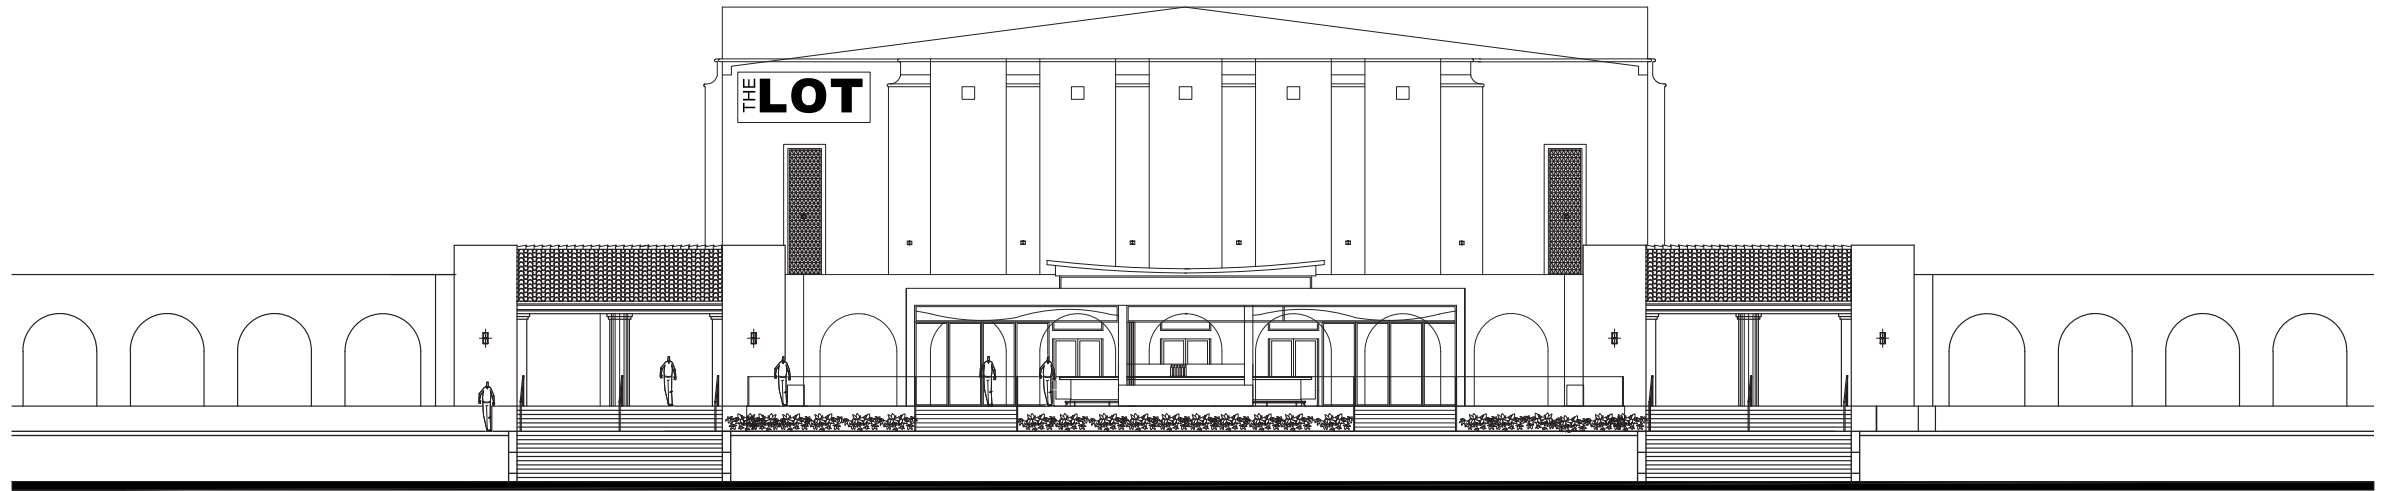

Liberty Station-Luce Auditorium

Point Loma, California

FLOOR PLAN

OCTOBER 17, 2014

Liberty Station-Luce Auditorium

Point Loma, California

AUDITORIUM PLAN

OCTOBER 17, 2014

SECTION A

SECTION B

ELEVATION - EAST

ELEVATION - SOUTH

0 2 4 8 16'

ELEVATION - WEST

ELEVATION - NORTH

IDENTIFICATION SIGN

CHANGEABLE COPY SIGN

PROMOTIONAL BANNER

WALL MOUNTED POSTER CASE

Liberty Station-Luce Auditorium

Point Loma, California

IMAGES
PROPOSED SIGNAGE

OCTOBER 17, 2014

Liberty Station-Luce Auditorium