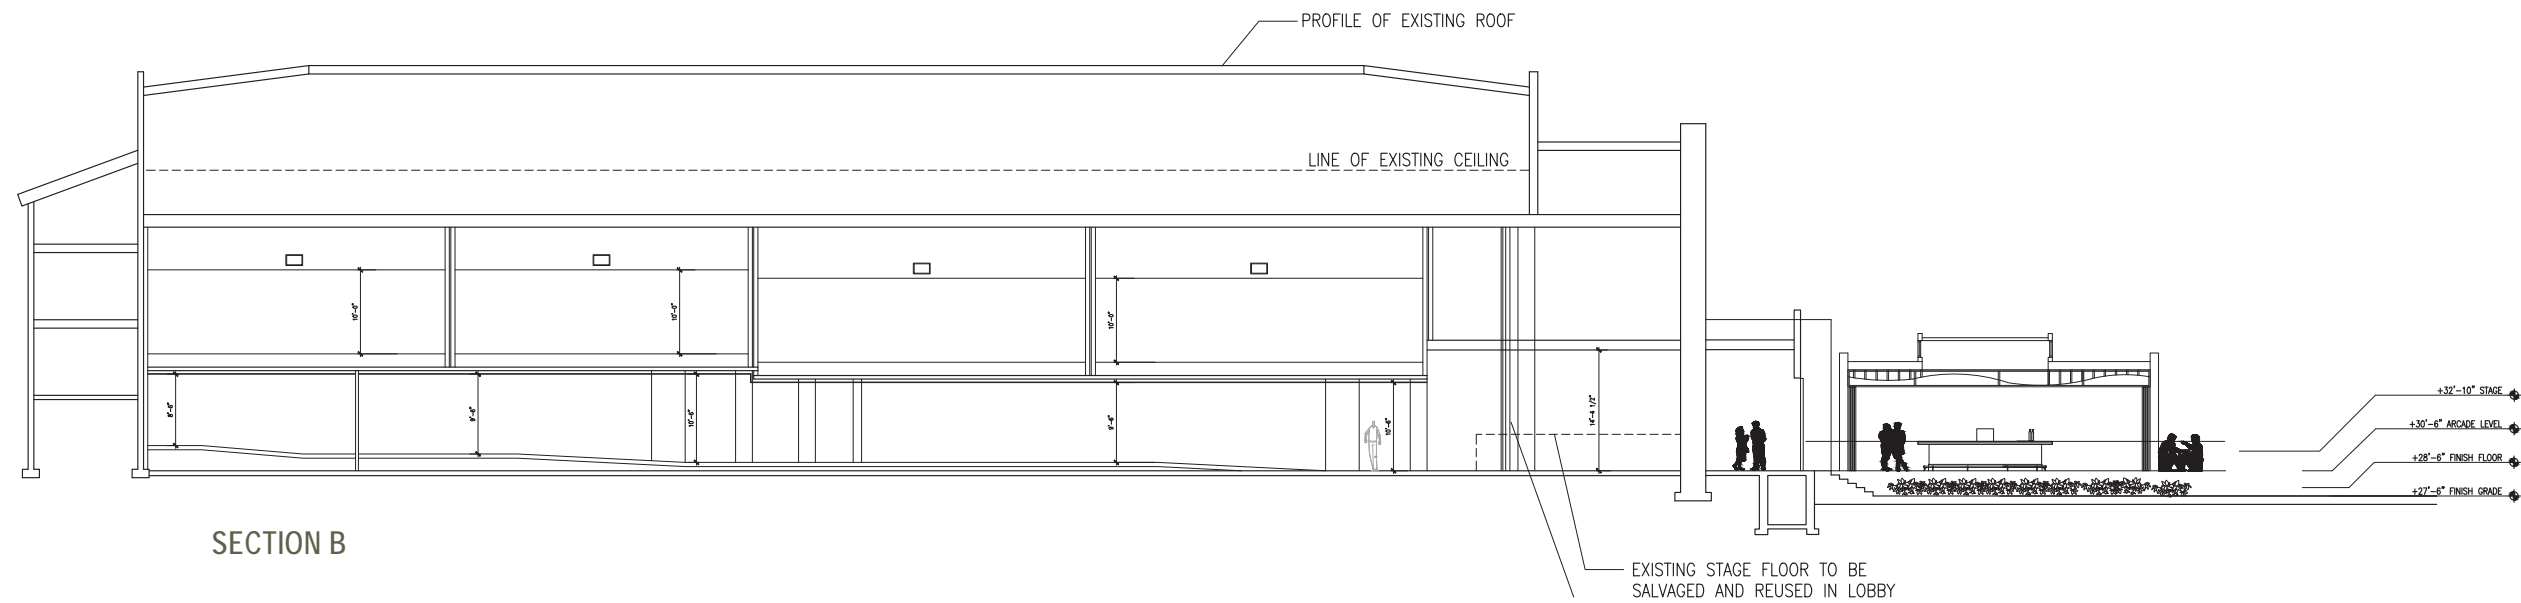

Liberty Station-Luce Auditorium

Point Loma, California

FLOOR PLAN

OCTOBER 17, 2014

Liberty Station-Luce Auditorium

Point Loma, California

AUDITORIUM PLAN

OCTOBER 17, 2014

SECTION A

SECTION B

ELEVATION - EAST

ELEVATION - SOUTH

0 2 4 8 16'

ELEVATION - WEST

ELEVATION - NORTH

IDENTIFICATION SIGN