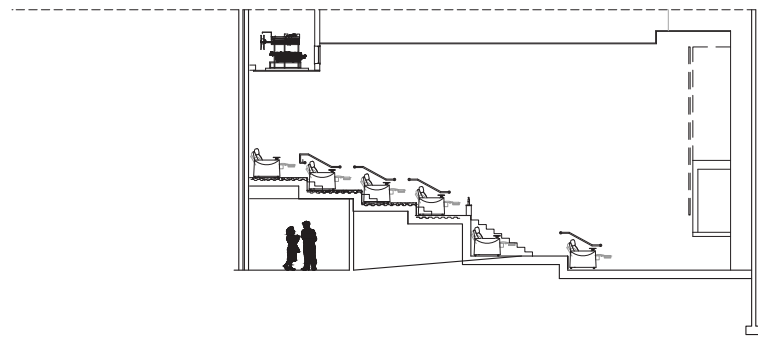

Liberty Station-Luce Auditorium

Point Loma, California

FLOOR PLAN

OCTOBER 17, 2014

Liberty Station-Luce Auditorium

Point Loma, California

AUDITORIUM PLAN

OCTOBER 17, 2014

SECTION A

SECTION B

ELEVATION - EAST

ELEVATION - SOUTH

0 2 4 8 16'

ELEVATION - WEST

ELEVATION - NORTH

IDENTIFICATION SIGN