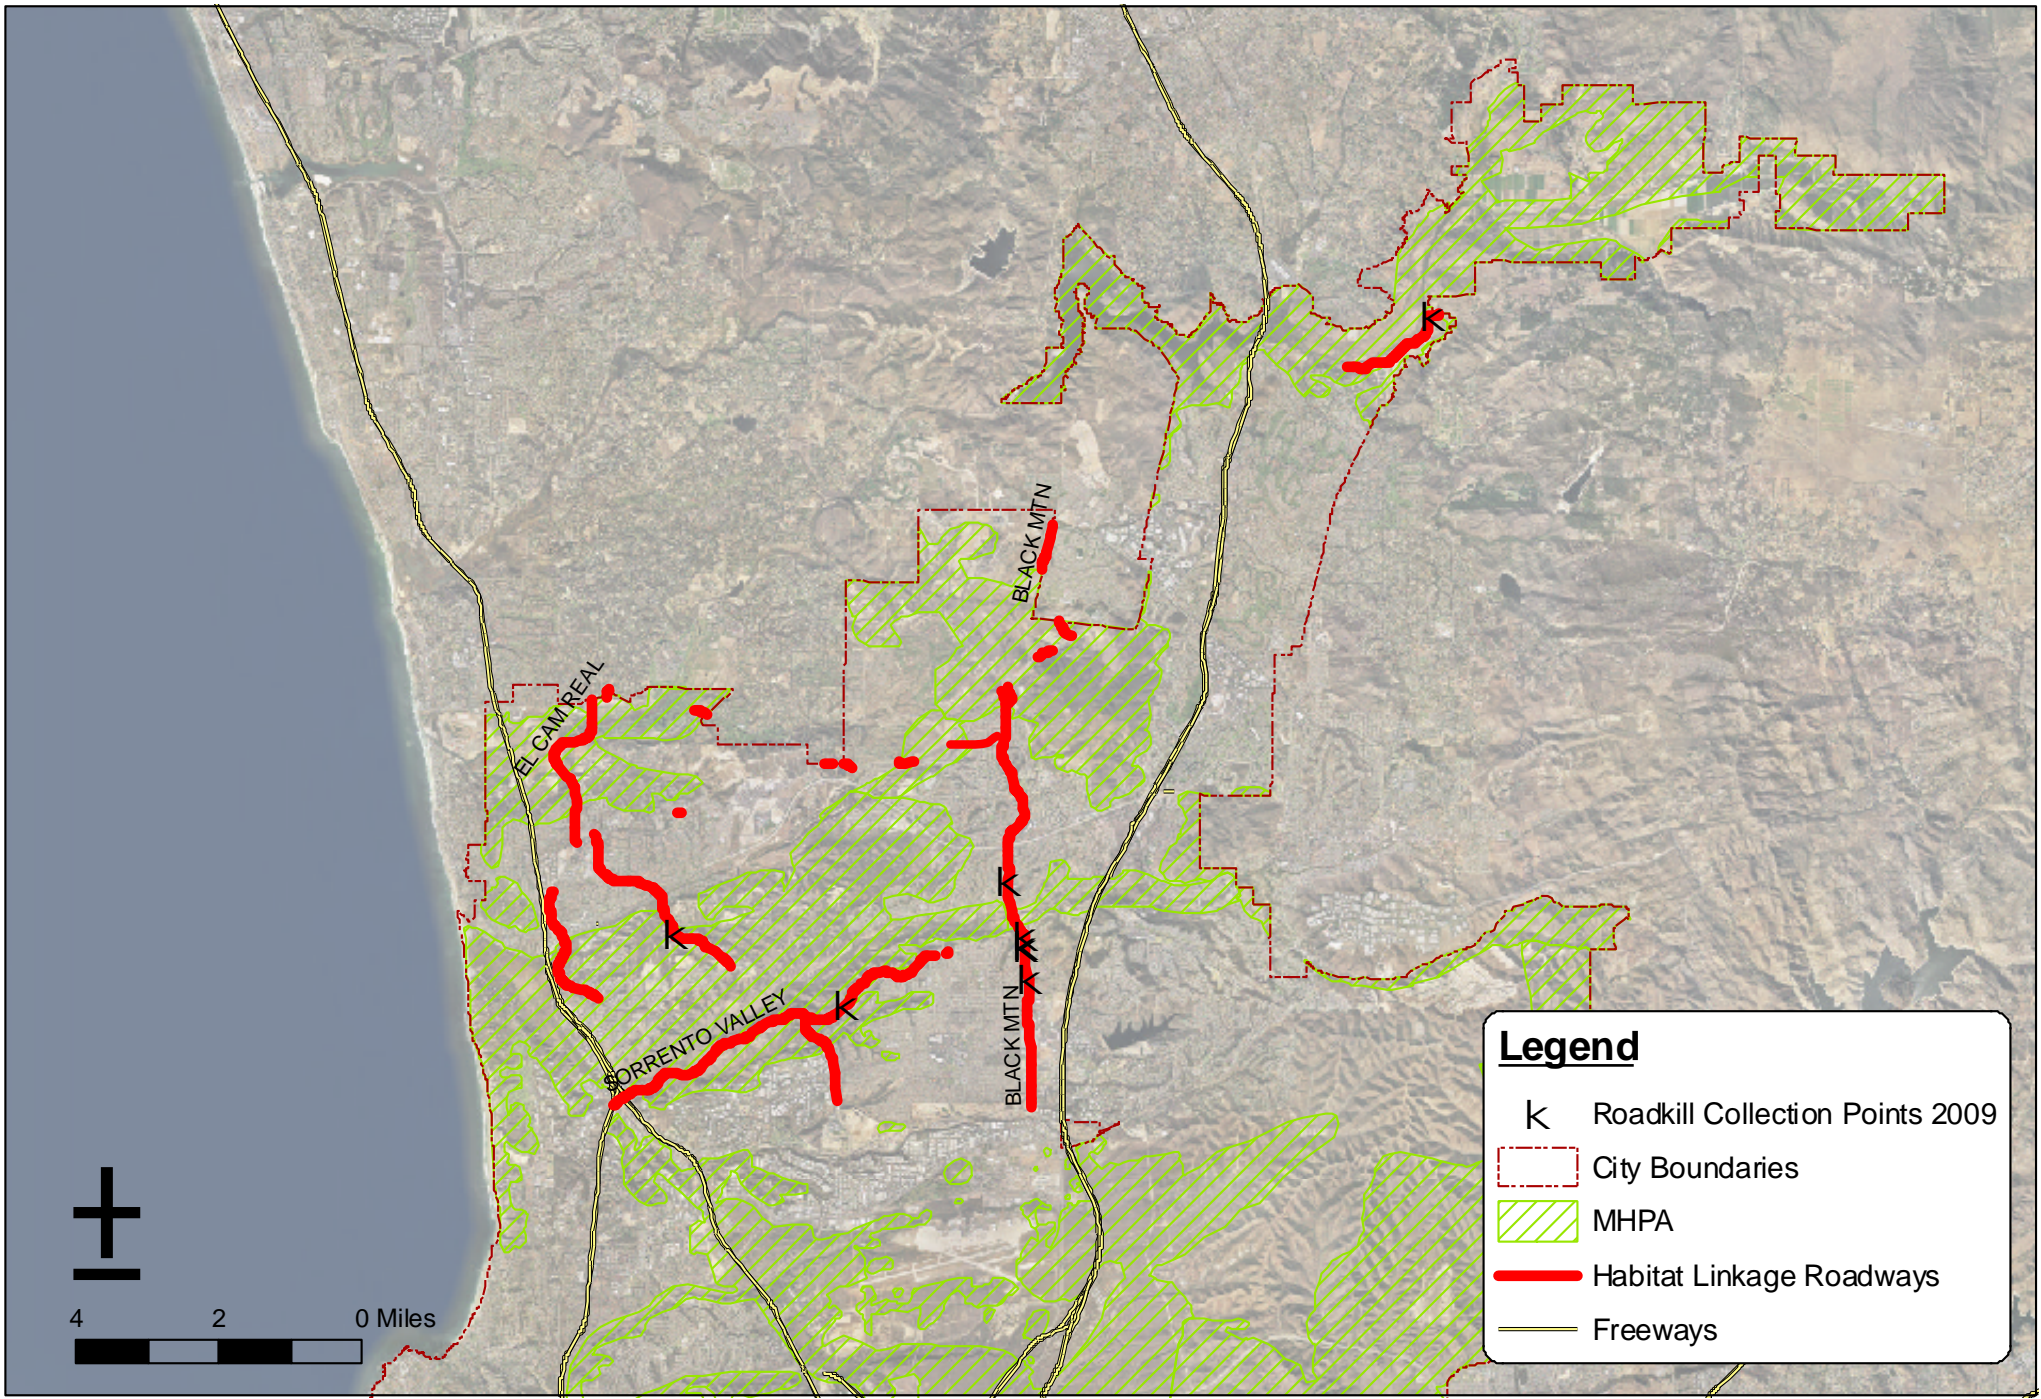

Sources: City of San Diego Environmental Services Department; SanGIS 2006 Aerial

City of San Diego Roadkill Collection: (January 01, 2009 - December 31, 2009)