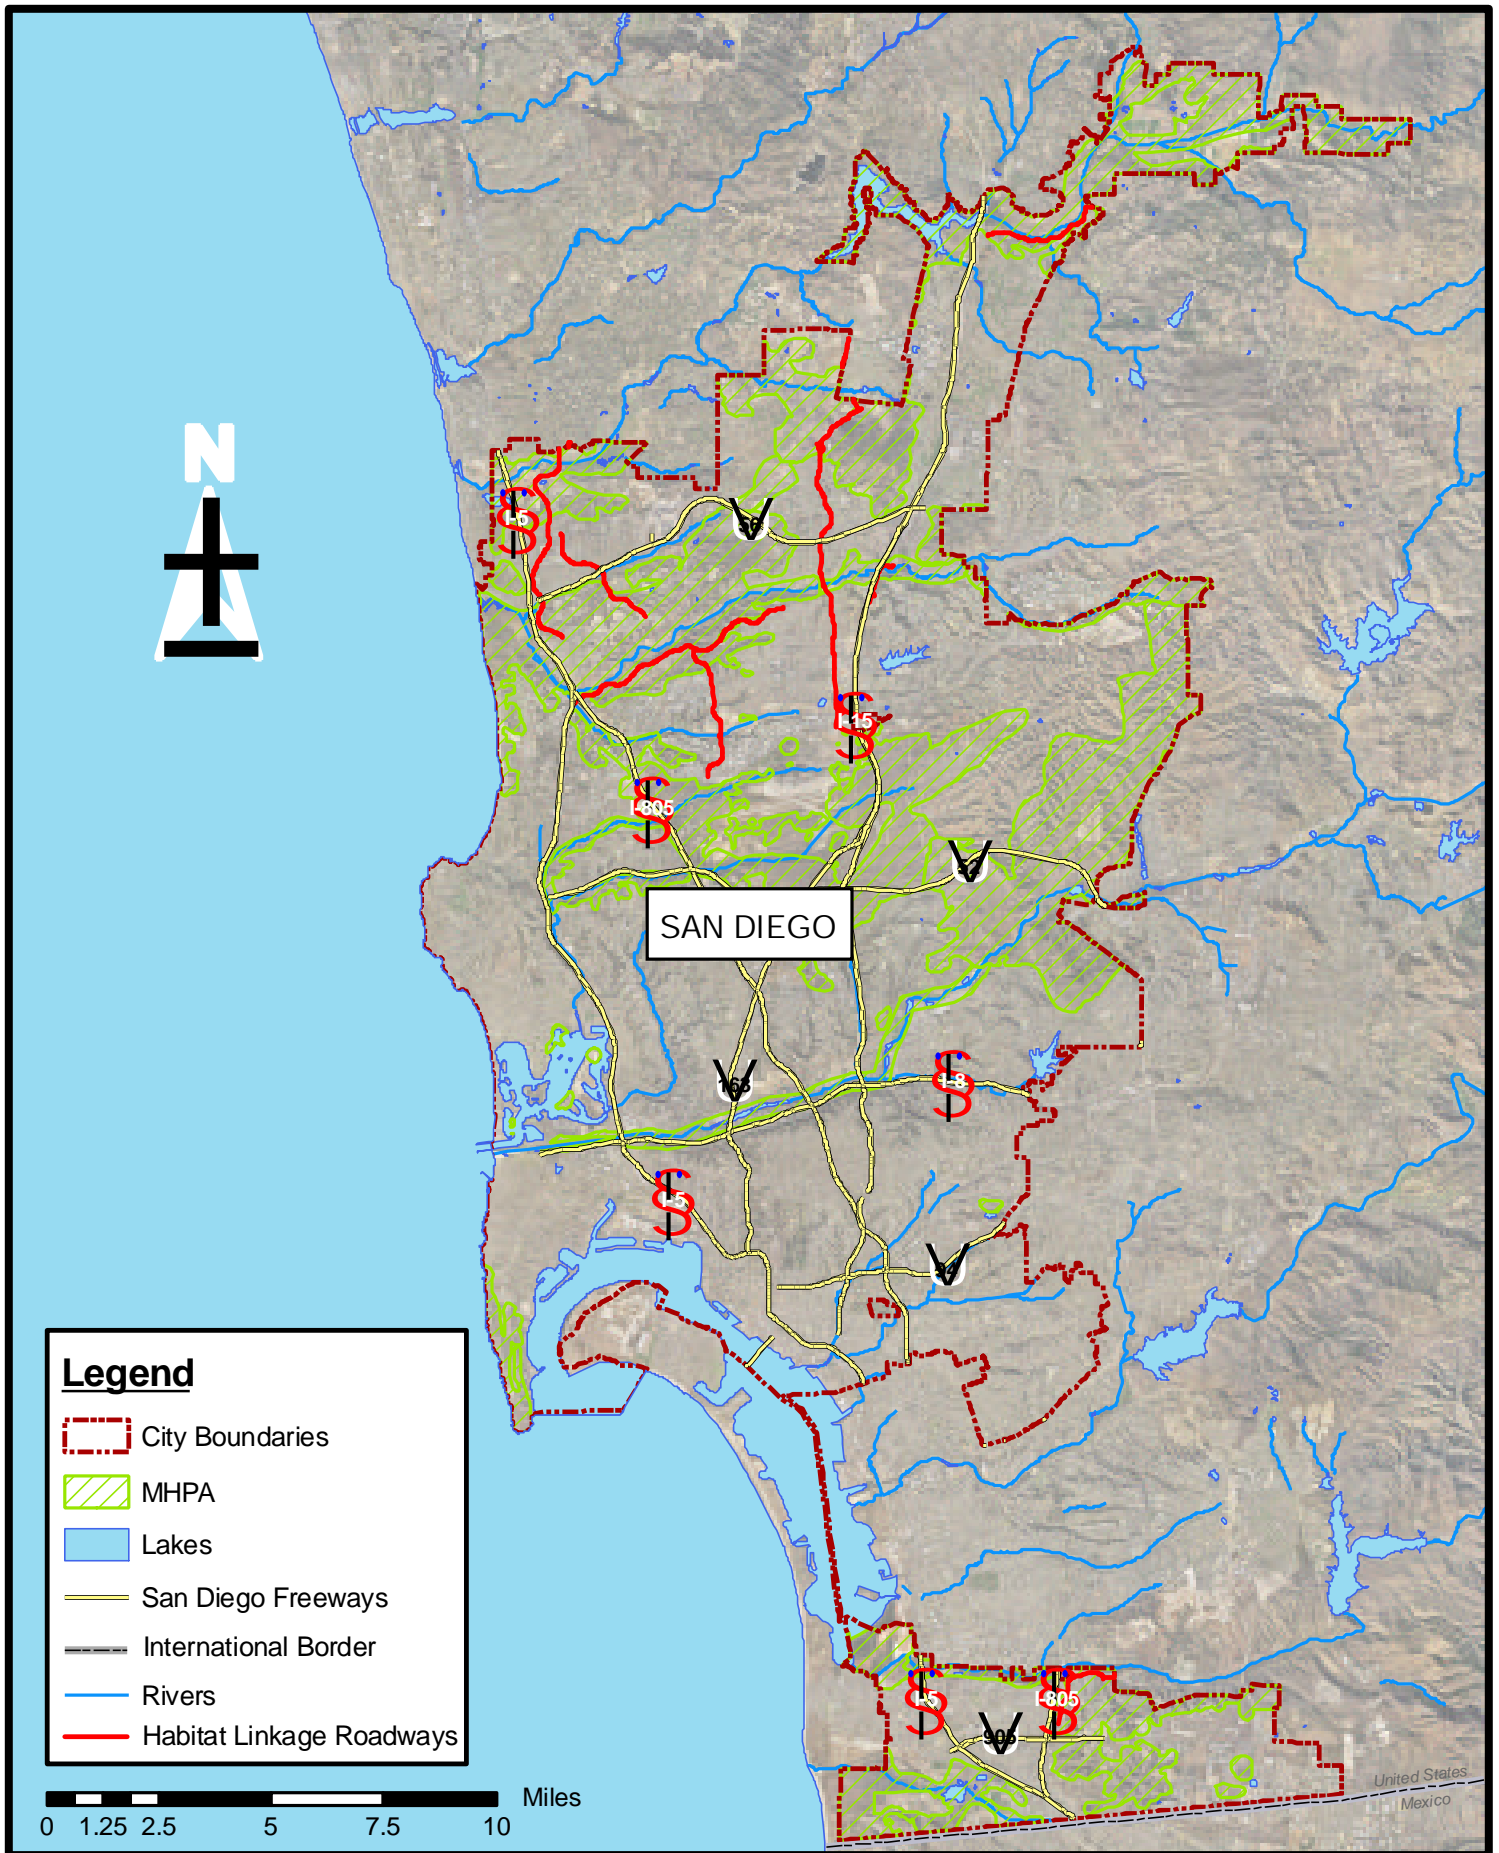

City of San Diego MSCP Roadkill Monitoring MSCP Biological Monitoring Plan Habitat Linkage Roadways

Sources: City of San Diego Environmental Services Department; SanGIS 2006 Aerial