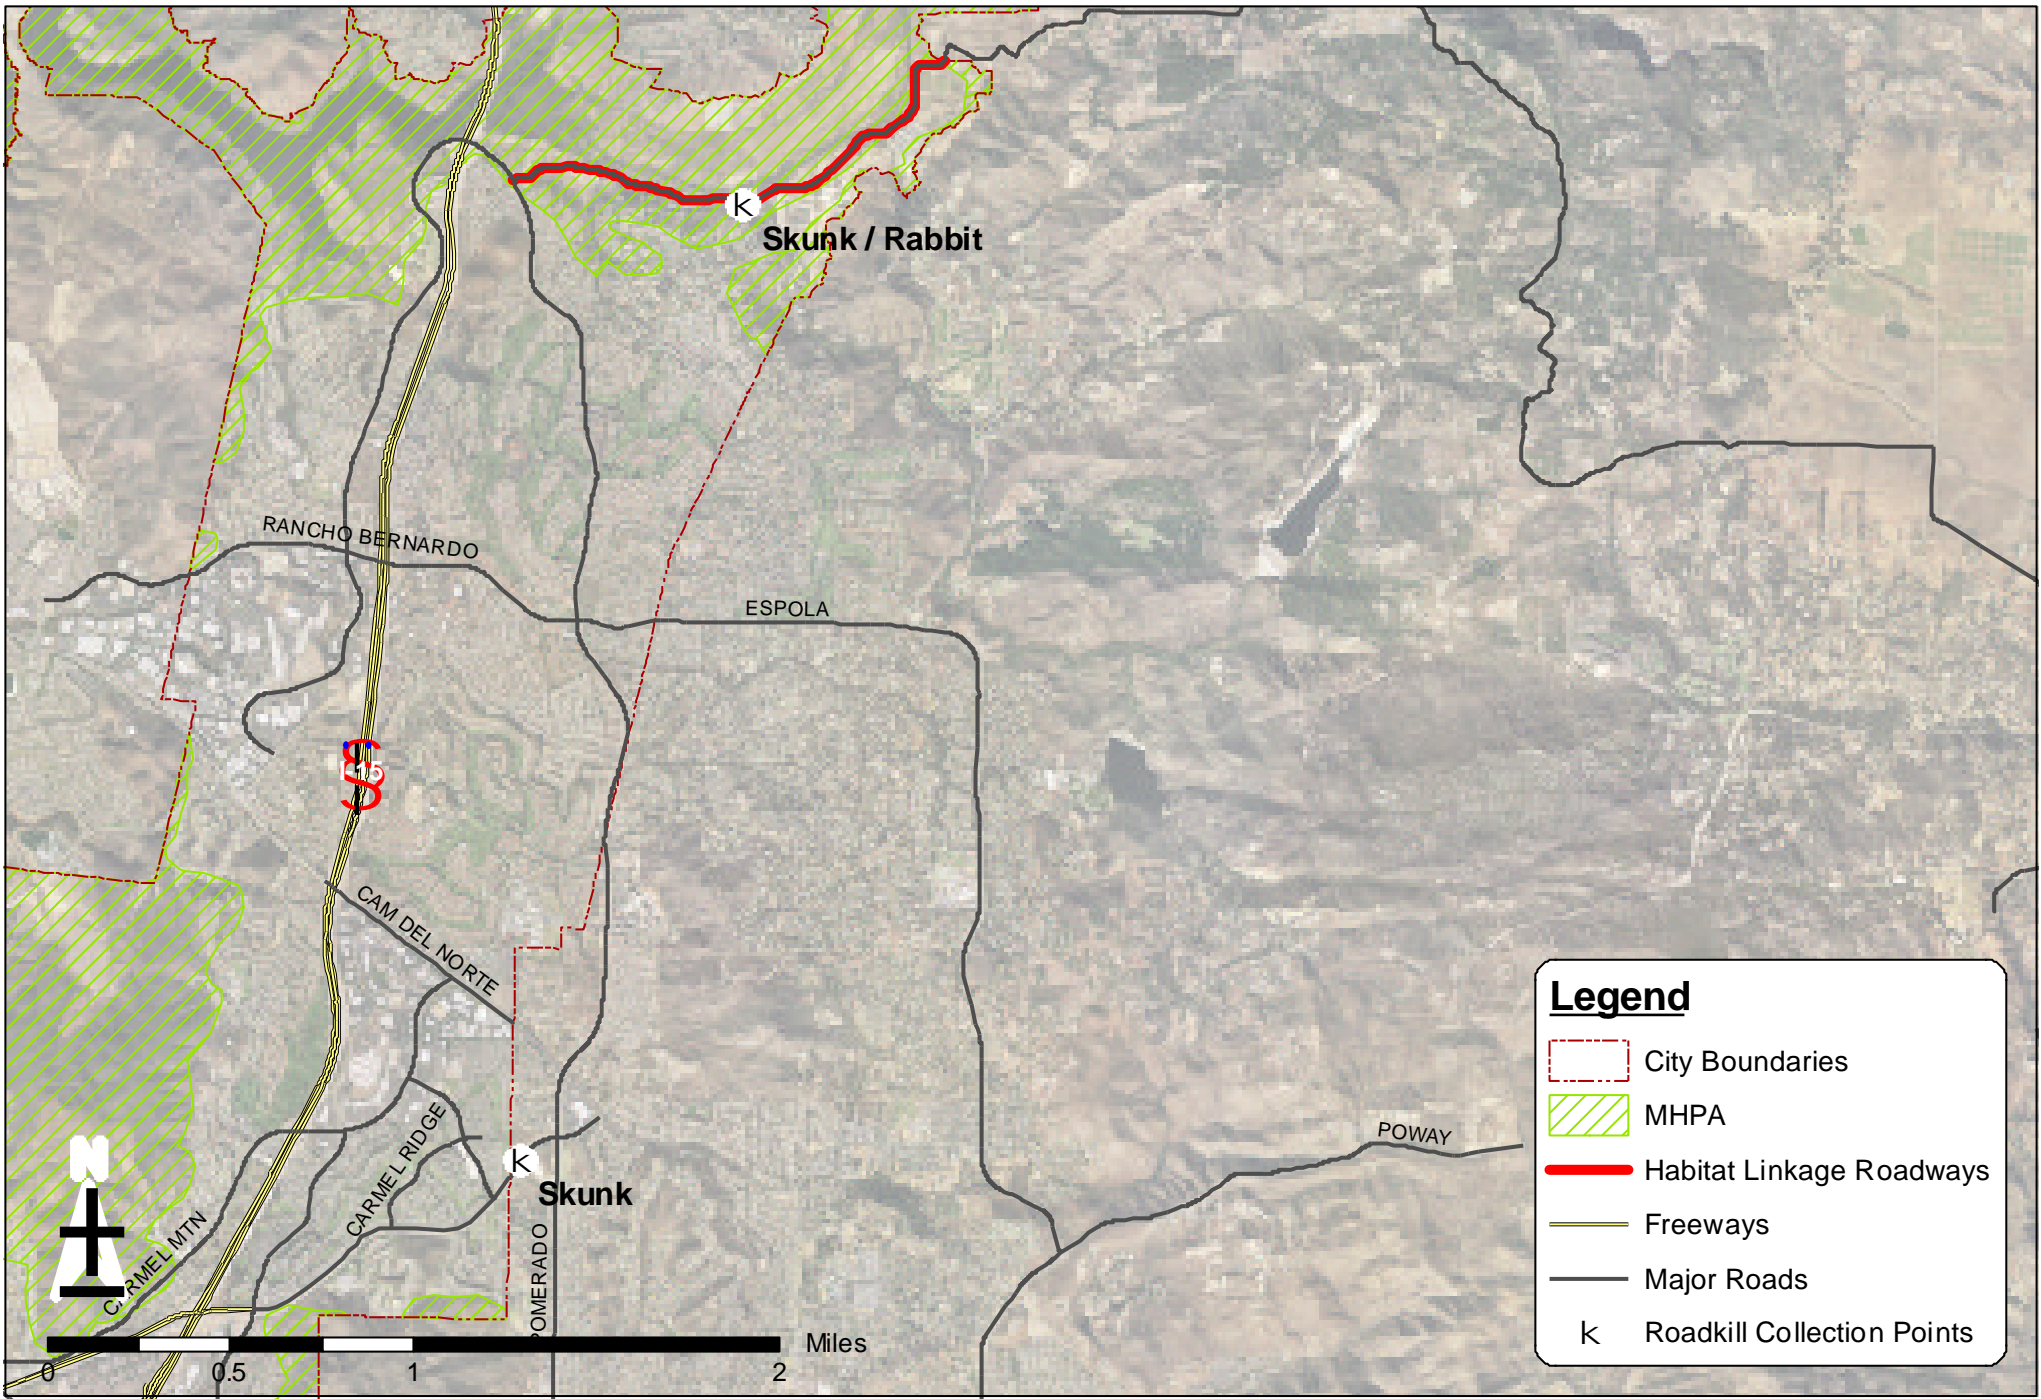

## **MSCP Roadkill Monitoring**

Pursuant to section four of the *Biological Monitoring Plan for the Multiple Species Conservation Program* (1996), the City collects roadkill data in plan-specified habitat linkage roadway areas that are within its jurisdiction.

Jeanie Gaudette, Open Space Intern

**Roadkill Records from Environmental Services Department, January 1, 2007, through December 31, 2007**

DATE	SERVICE REQUEST #	LOCATION	SPECIES	GENDER	DUPLICATE SVC REQUEST #
1/23/2007	887841	CAMINO SANTA FE AND MIRATECH DRIVE	DEER	UNKNOWN	
2/20/2007	895001	SORRENTO VALLEY ROAD AT CAMINO SANTA FE	RACCOON	UNKNOWN	
3/10/2007	900372	HIGHLAND VALLEY RD EAST OF SYCAMORE CREEK	SKUNK	UNKNOWN	
3/27/2007	906405	CARMEL VALLEY RD AND SORRENTO VALLEY RD	OPOSSUM	UNKNOWN	
4/28/2007	913766	SORRENTO VALLEY BLVD AND SHAW	DEER	UNKNOWN	
4/28/2007	913770	VISTA SORRENTO VALLEY PARKWAY	RACCOON	UNKNOWN	
5/31/2007	921990	11600 TED WILLIAMS PARKWAY	SKUNK	UNKNOWN	
7/17/2007	936208	HIGHLAND VALLEY ROAD	RABBIT	UNKNOWN	
7/23/2007	936513	CALLE CRISTOBAL AND CAMINO SANTA FE	DEER	UNKNOWN	
9/6/2007	949794	10240 SORRENTO VALLEY	RACCOON	UNKNOWN	
9/21/2007	955121	SHAW LOPEZ AND SORRENTO VALLEY BLVD	DEER	UNKNOWN	
12/11/2007	975008	11696 SORRENTO VALLEY ROAD	RACCOON	UNKNOWN	

# City of San Diego MSCP Roadkill Monitoring MSCP Biological Monitoring Plan Habitat Linkage Roadways

Sources: City of San Diego Environmental Services Department; SanGIS 2006 Aerial

Sources: City of San Diego Environmental Services Department; SanGIS 2006 Aerial

## City of San Diego Roadkill Collection: Sorrento Valley Area (January 01, 2007 - December 30, 2007)