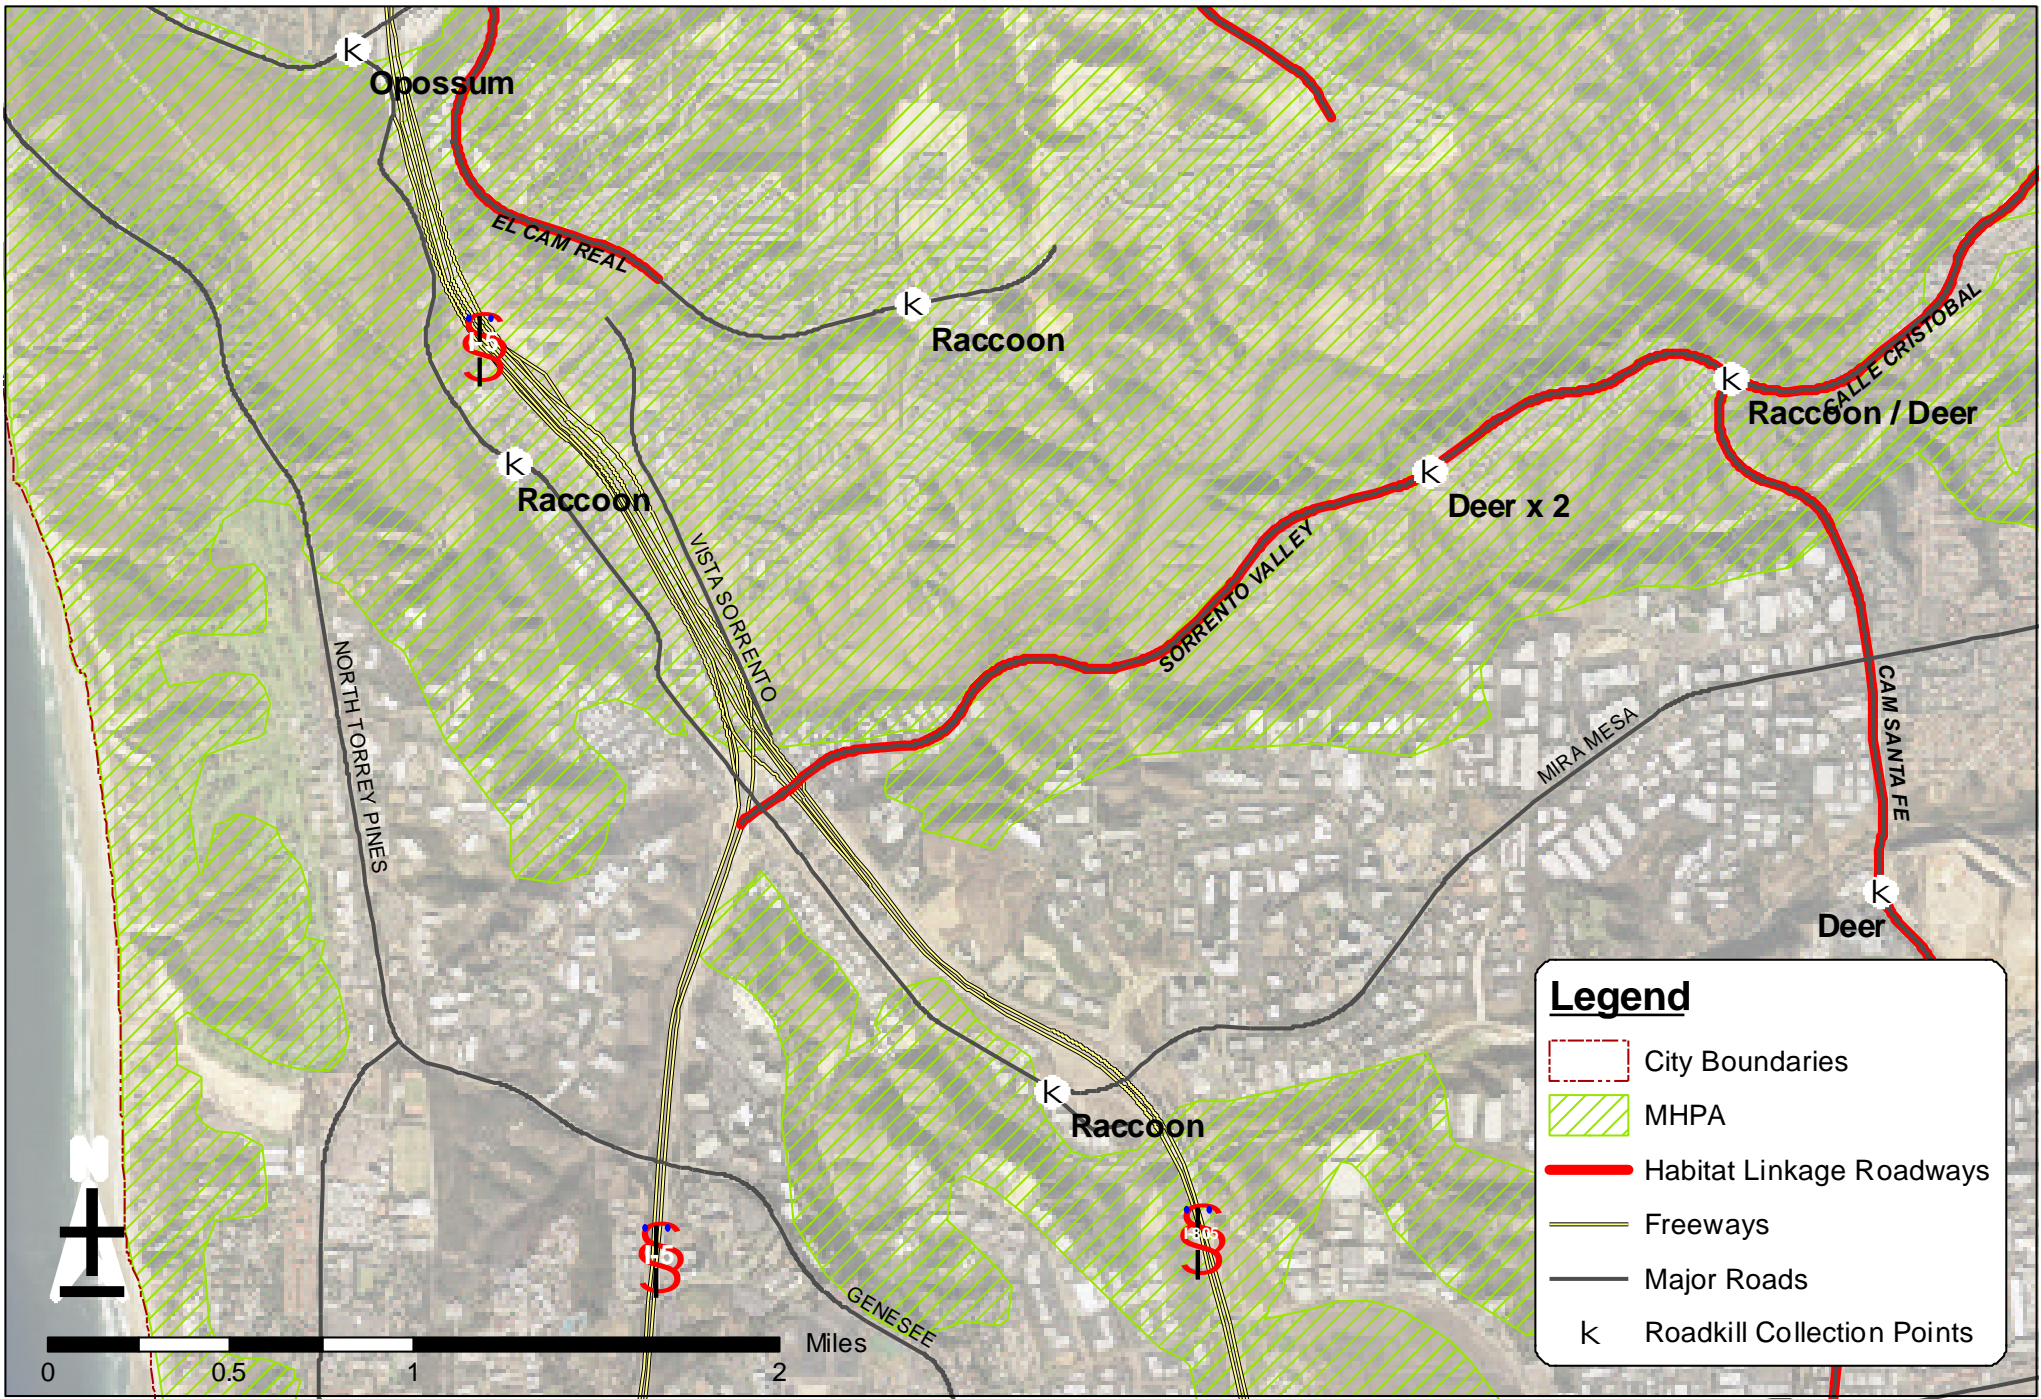

Sources: City of San Diego Environmental Services Department; SanGIS 2006 Aerial

City of San Diego Roadkill Collection: Sorrento Valley Area (January 01, 2007 - December 30, 2007)