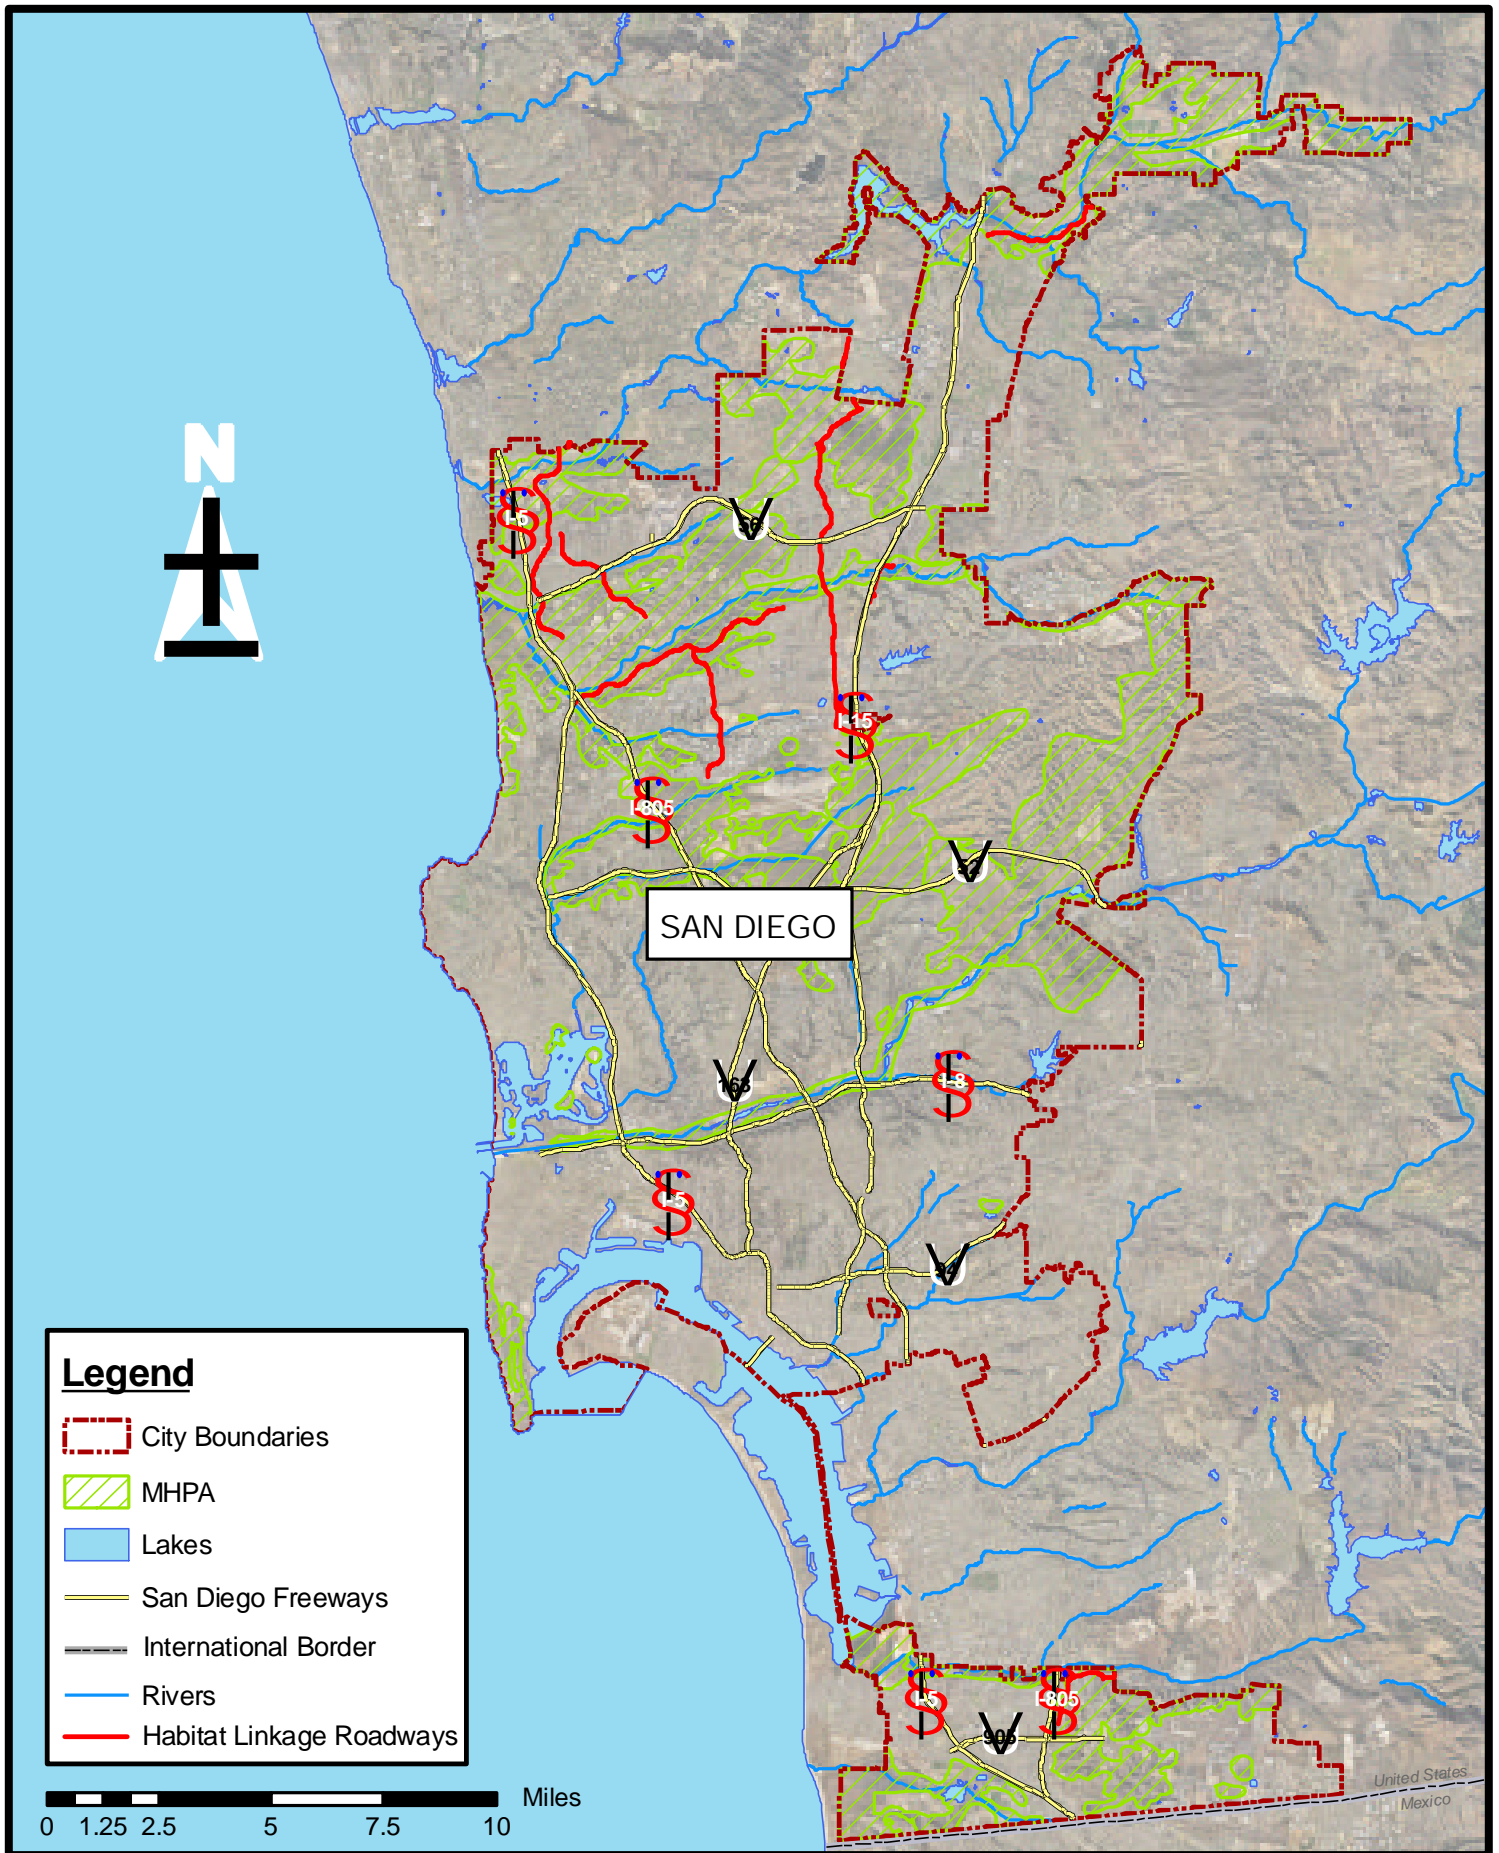

## **MSCP Roadkill Monitoring**

Pursuant to section four of the *Biological Monitoring Plan for the Multiple Species Conservation Program* (1996), the City collects roadkill data in plan-specified habitat linkage roadway areas that are within its jurisdiction.

All information was collected by the City of San Diego's Environmental Services Department (ESD) and is included in the attached list. The species from ESD's list were mapped by the City's MSCP division. All maps and collection information are attached and serve as the City's MSCP roadkill monitoring report.

Jeanie Gaudette, Open Space Intern

**Roadkill Records from Environmental Services Department, January 1, 2007, through December 31, 2007**

DATE	SERVICE REQUEST #	LOCATION	SPECIES	GENDER	DUPLICATE SVC REQUEST #
1/23/2007	887841	CAMINO SANTA FE AND MIRATECH DRIVE	DEER	UNKNOWN	
2/20/2007	895001	SORRENTO VALLEY ROAD AT CAMINO SANTA FE	RACCOON	UNKNOWN	
3/10/2007	900372	HIGHLAND VALLEY RD EAST OF SYCAMORE CREEK	SKUNK	UNKNOWN	
3/27/2007	906405	CARMEL VALLEY RD AND SORRENTO VALLEY RD	OPOSSUM	UNKNOWN	
4/28/2007	913766	SORRENTO VALLEY BLVD AND SHAW	DEER	UNKNOWN	
4/28/2007	913770	VISTA SORRENTO VALLEY PARKWAY	RACCOON	UNKNOWN	
5/31/2007	921990	11600 TED WILLIAMS PARKWAY	SKUNK	UNKNOWN	
7/17/2007	936208	HIGHLAND VALLEY ROAD	RABBIT	UNKNOWN	
7/23/2007	936513	CALLE CRISTOBAL AND CAMINO SANTA FE	DEER	UNKNOWN	
9/6/2007	949794	10240 SORRENTO VALLEY	RACCOON	UNKNOWN	
9/21/2007	955121	SHAW LOPEZ AND SORRENTO VALLEY BLVD	DEER	UNKNOWN	
12/11/2007	975008	11696 SORRENTO VALLEY ROAD	RACCOON	UNKNOWN	

## City of San Diego Roadkill Collection: Sorrento Valley Area (January 01, 2007 - December 30, 2007)