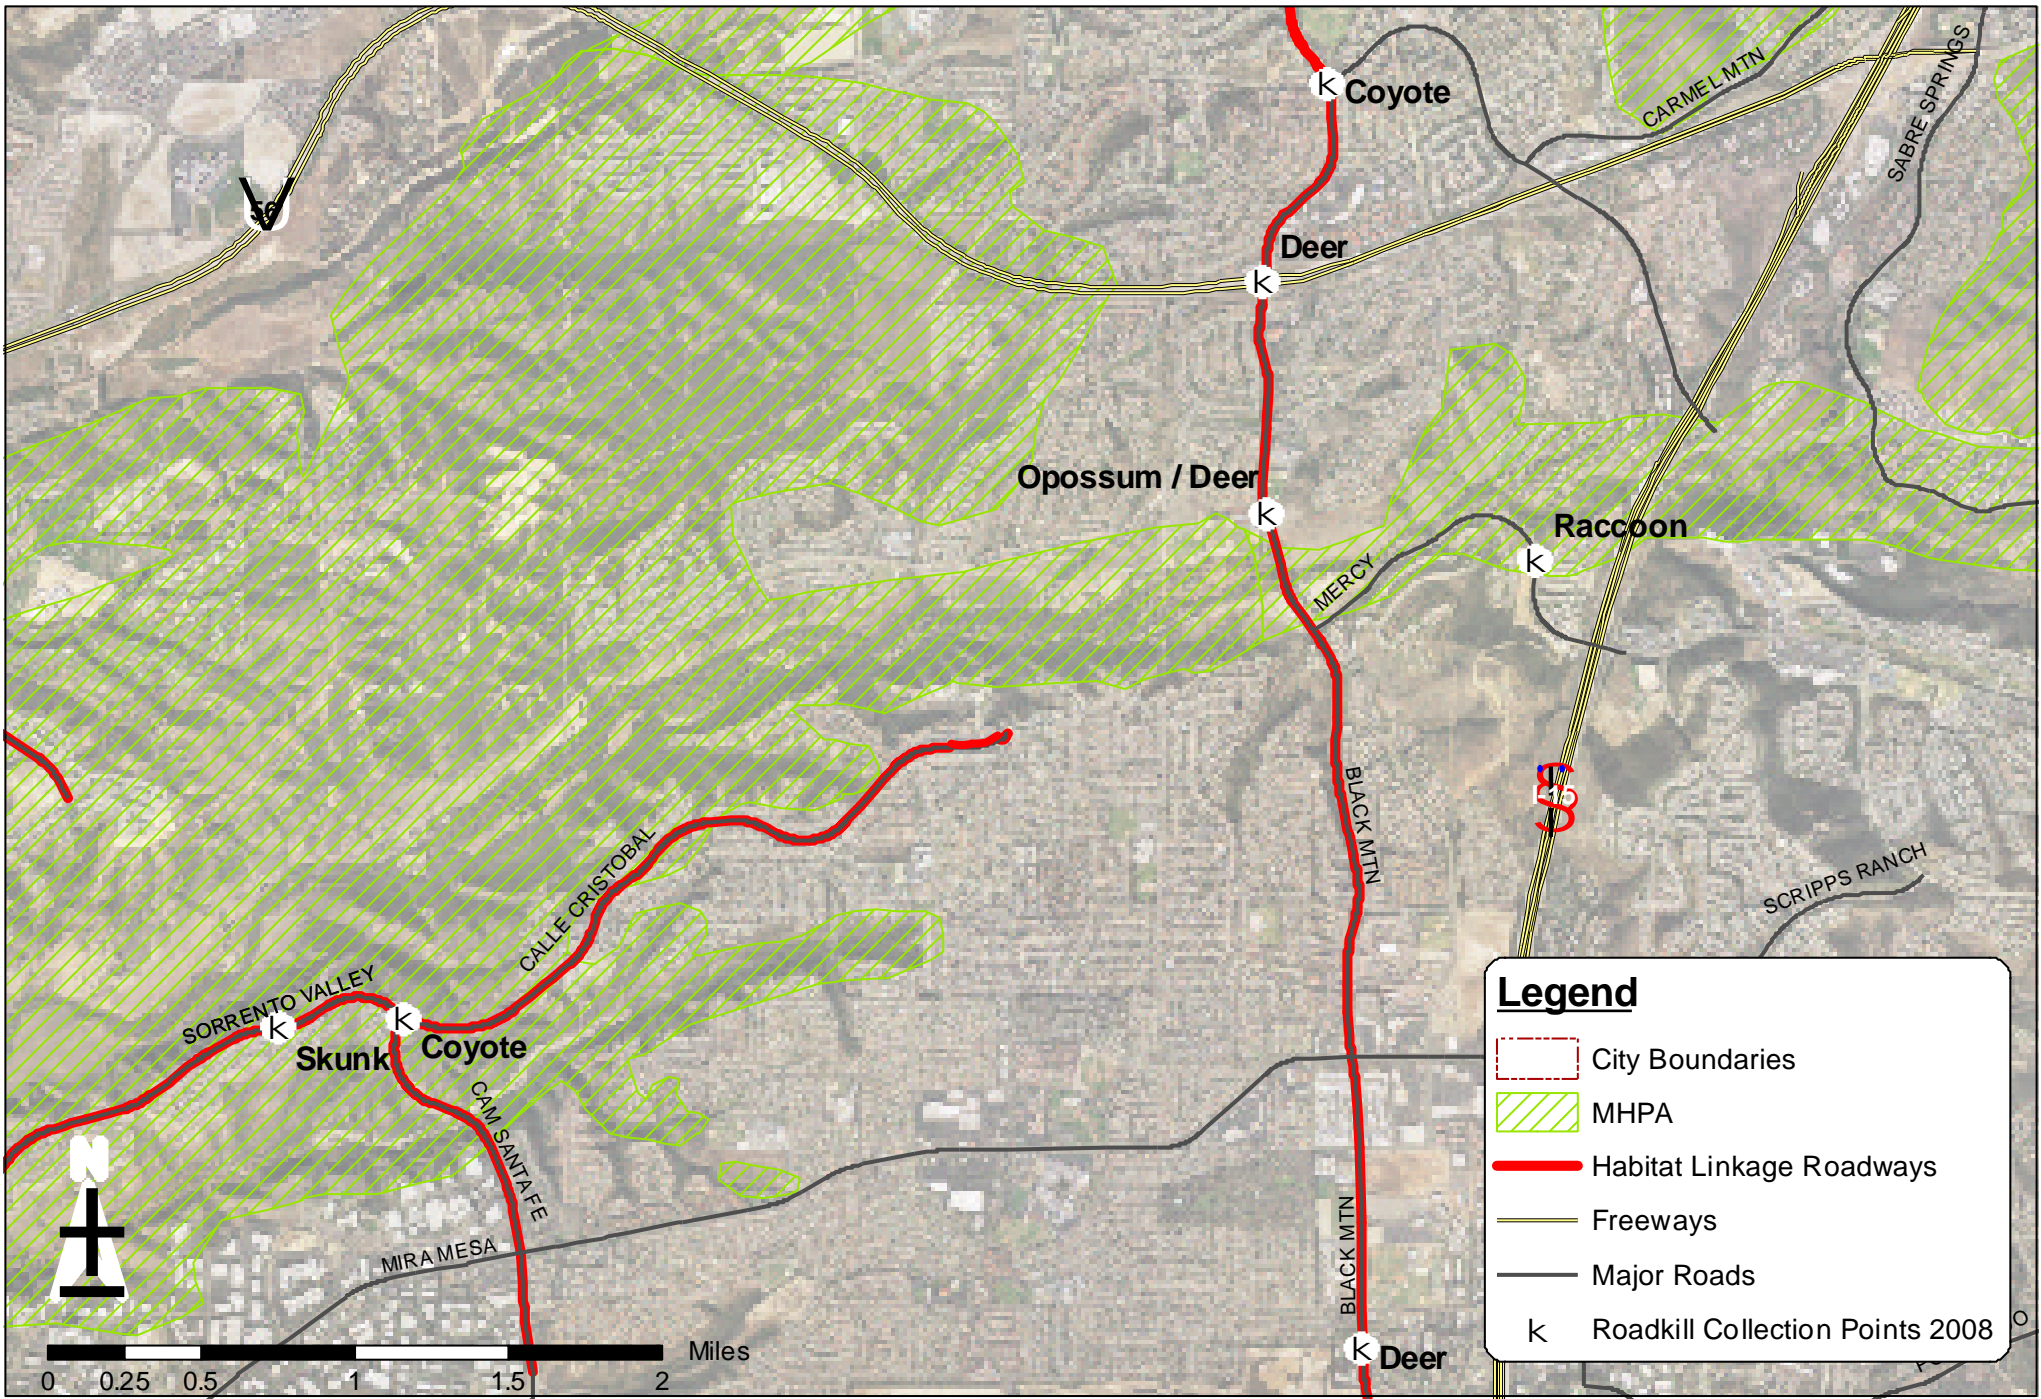

Sources: City of San Diego Environmental Services Department; SanGIS 2006 Aerial

City of San Diego Roadkill Collection: Sorrento Valley / Black Mountain Area (January 01, 2008 - December 38, 2008)