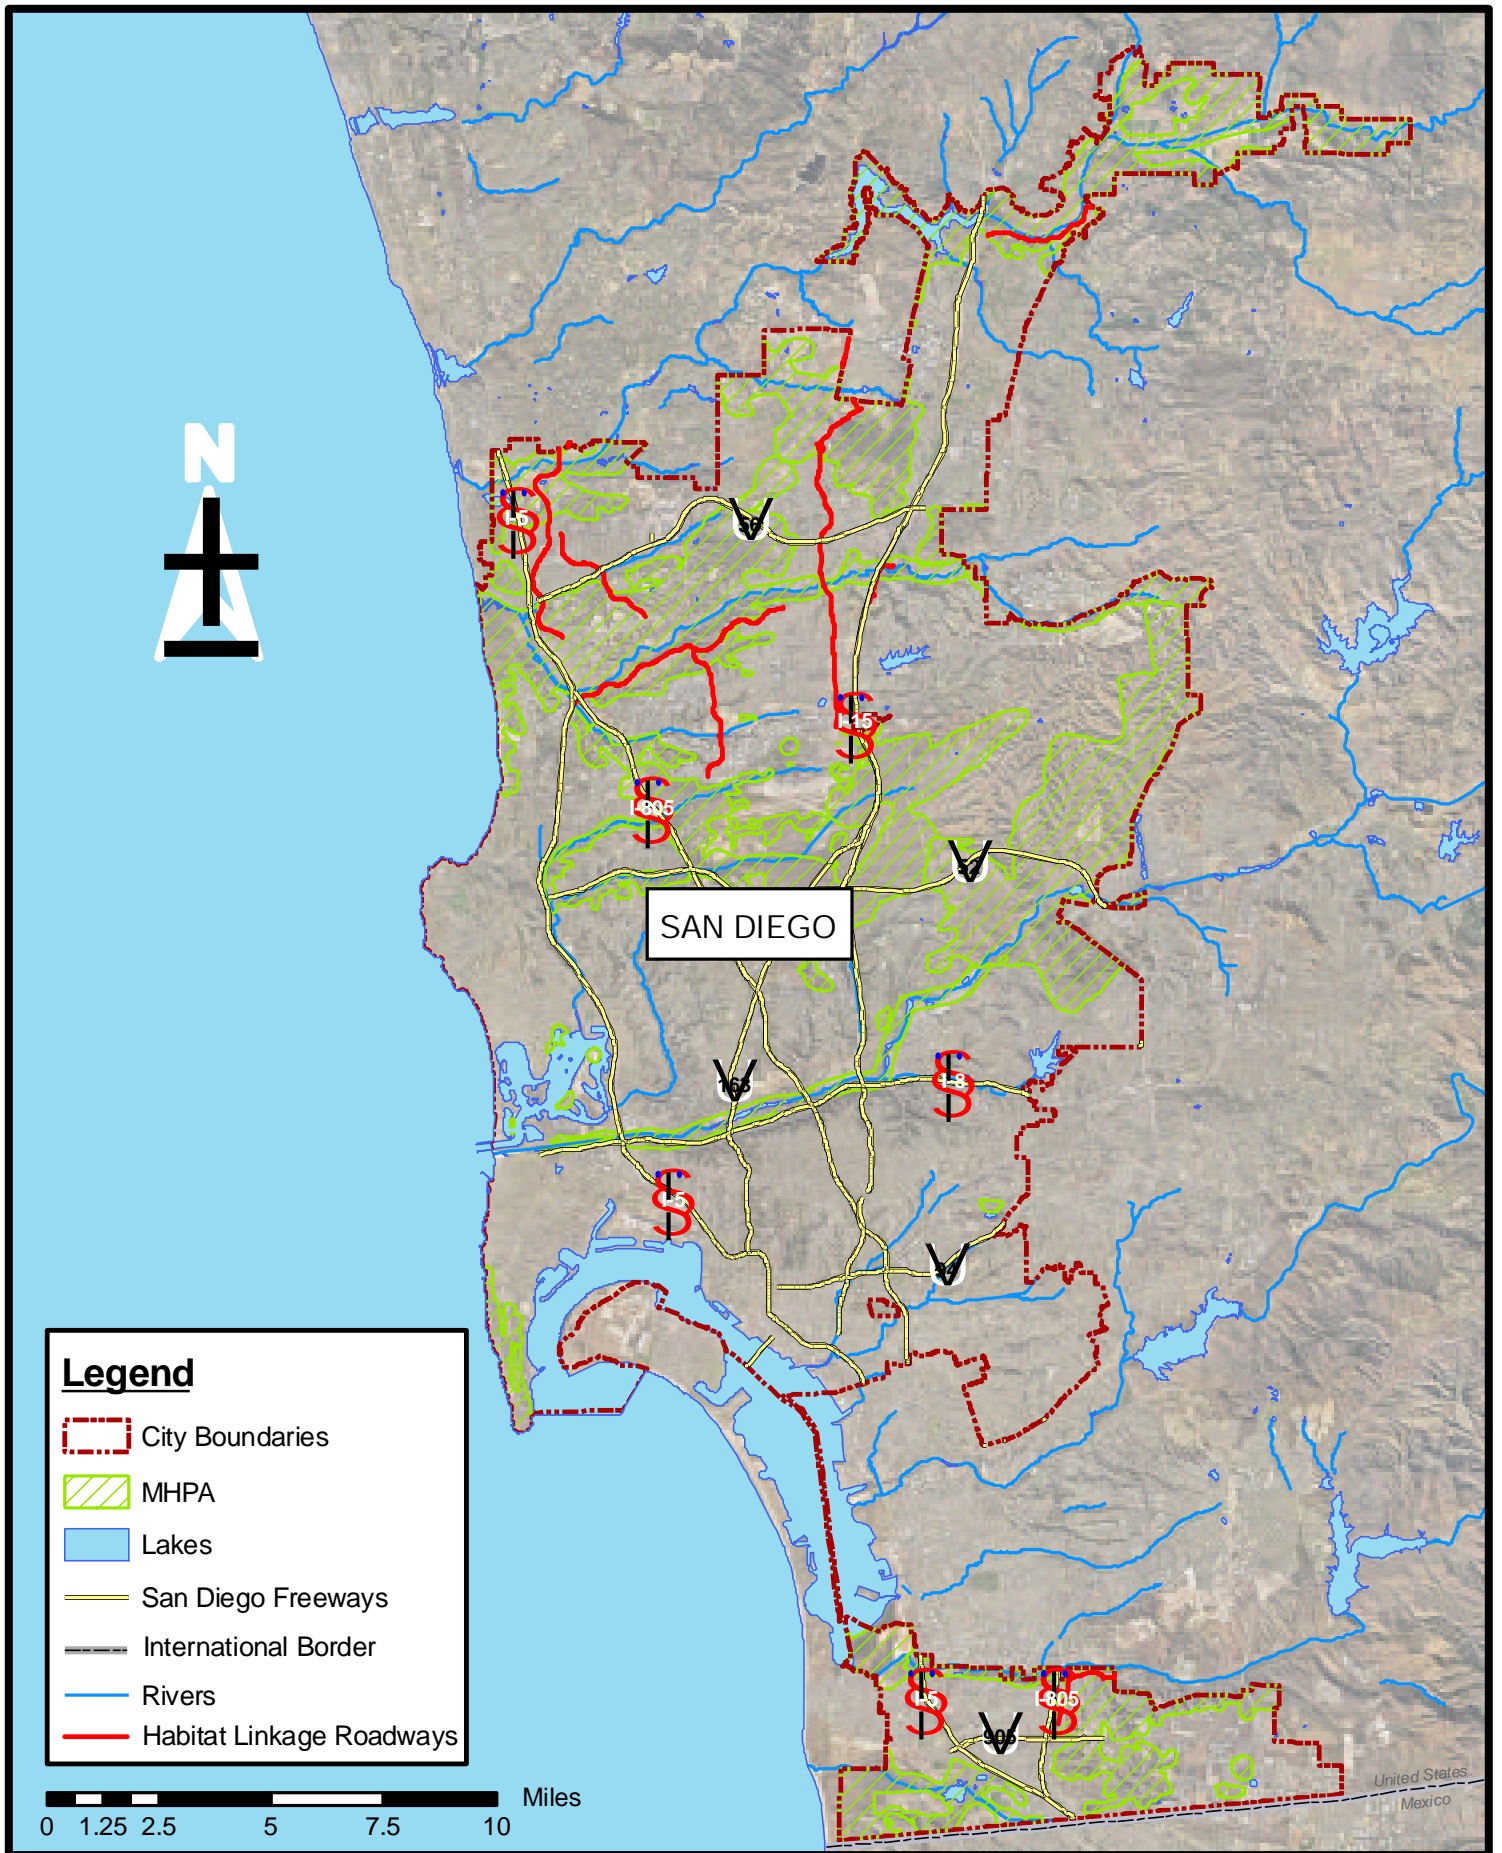

## **MSCP Roadkill Monitoring**

Pursuant to section four of the *Biological Monitoring Plan for the Multiple Species Conservation Program* (1996), the City collects roadkill data in plan-specified habitat linkage roadway areas that are within its jurisdiction.

All information was collected by the City of San Diego's Environmental Services Department (ESD) and is included in the attached list. The species from ESD's list were mapped by the City's MSCP division. All maps and collection information are attached and serve as the City's MSCP roadkill monitoring report.

Jeanie Gaudette, Open Space Intern

**Roadkill Records from Environmental Services Department, January 1, 2008, through December 31, 2008**

<b>DATE</b>	<b>SERVICE REQUEST #</b>	<b>LOCATION</b>	<b>SPECIES</b>	<b>GENDER</b>	<b>DUPLICATE SVC REQUEST #</b>
3/26/2008	1000365	SORRENTO VALLEY AND SUNNY MESA	SKUNK	UNKNOWN	
4/9/2008	1006343	BLACK MTN ROAD AND CANYONSIDE PARK	RACCOON	UNKNOWN	
4/23/2008	1007118	CAMEL COUNTY AND CAMINO CLASTA	RACCOON	UNKNOWN	
5/10/2008	1011157	SORRENTO VALLEY AND CAMINO SANTA FE	OPOSSUM	UNKNOWN	
6/7/2008	1017611	1200 BLACK MOUNTAIN ROAD	DEER	UNKNOWN	
9/8/2008	1040813	10202 BLACK MOUNTAIN ROAD	RACCOON	UNKNOWN	
10/8/2008	1048615	BLACK MTN ROAD AND CARMEL VALLEY ROAD	COYOTE	UNKNOWN	
11/26/2008	1060338	CAMINO SANTA FE AND CALLE CRISTOBAL	DEER	UNKNOWN	

## City of San Diego Roadkill Collection: Sorrento Valley / Black Mountain Area (January 01, 2008 - December 38, 2008)