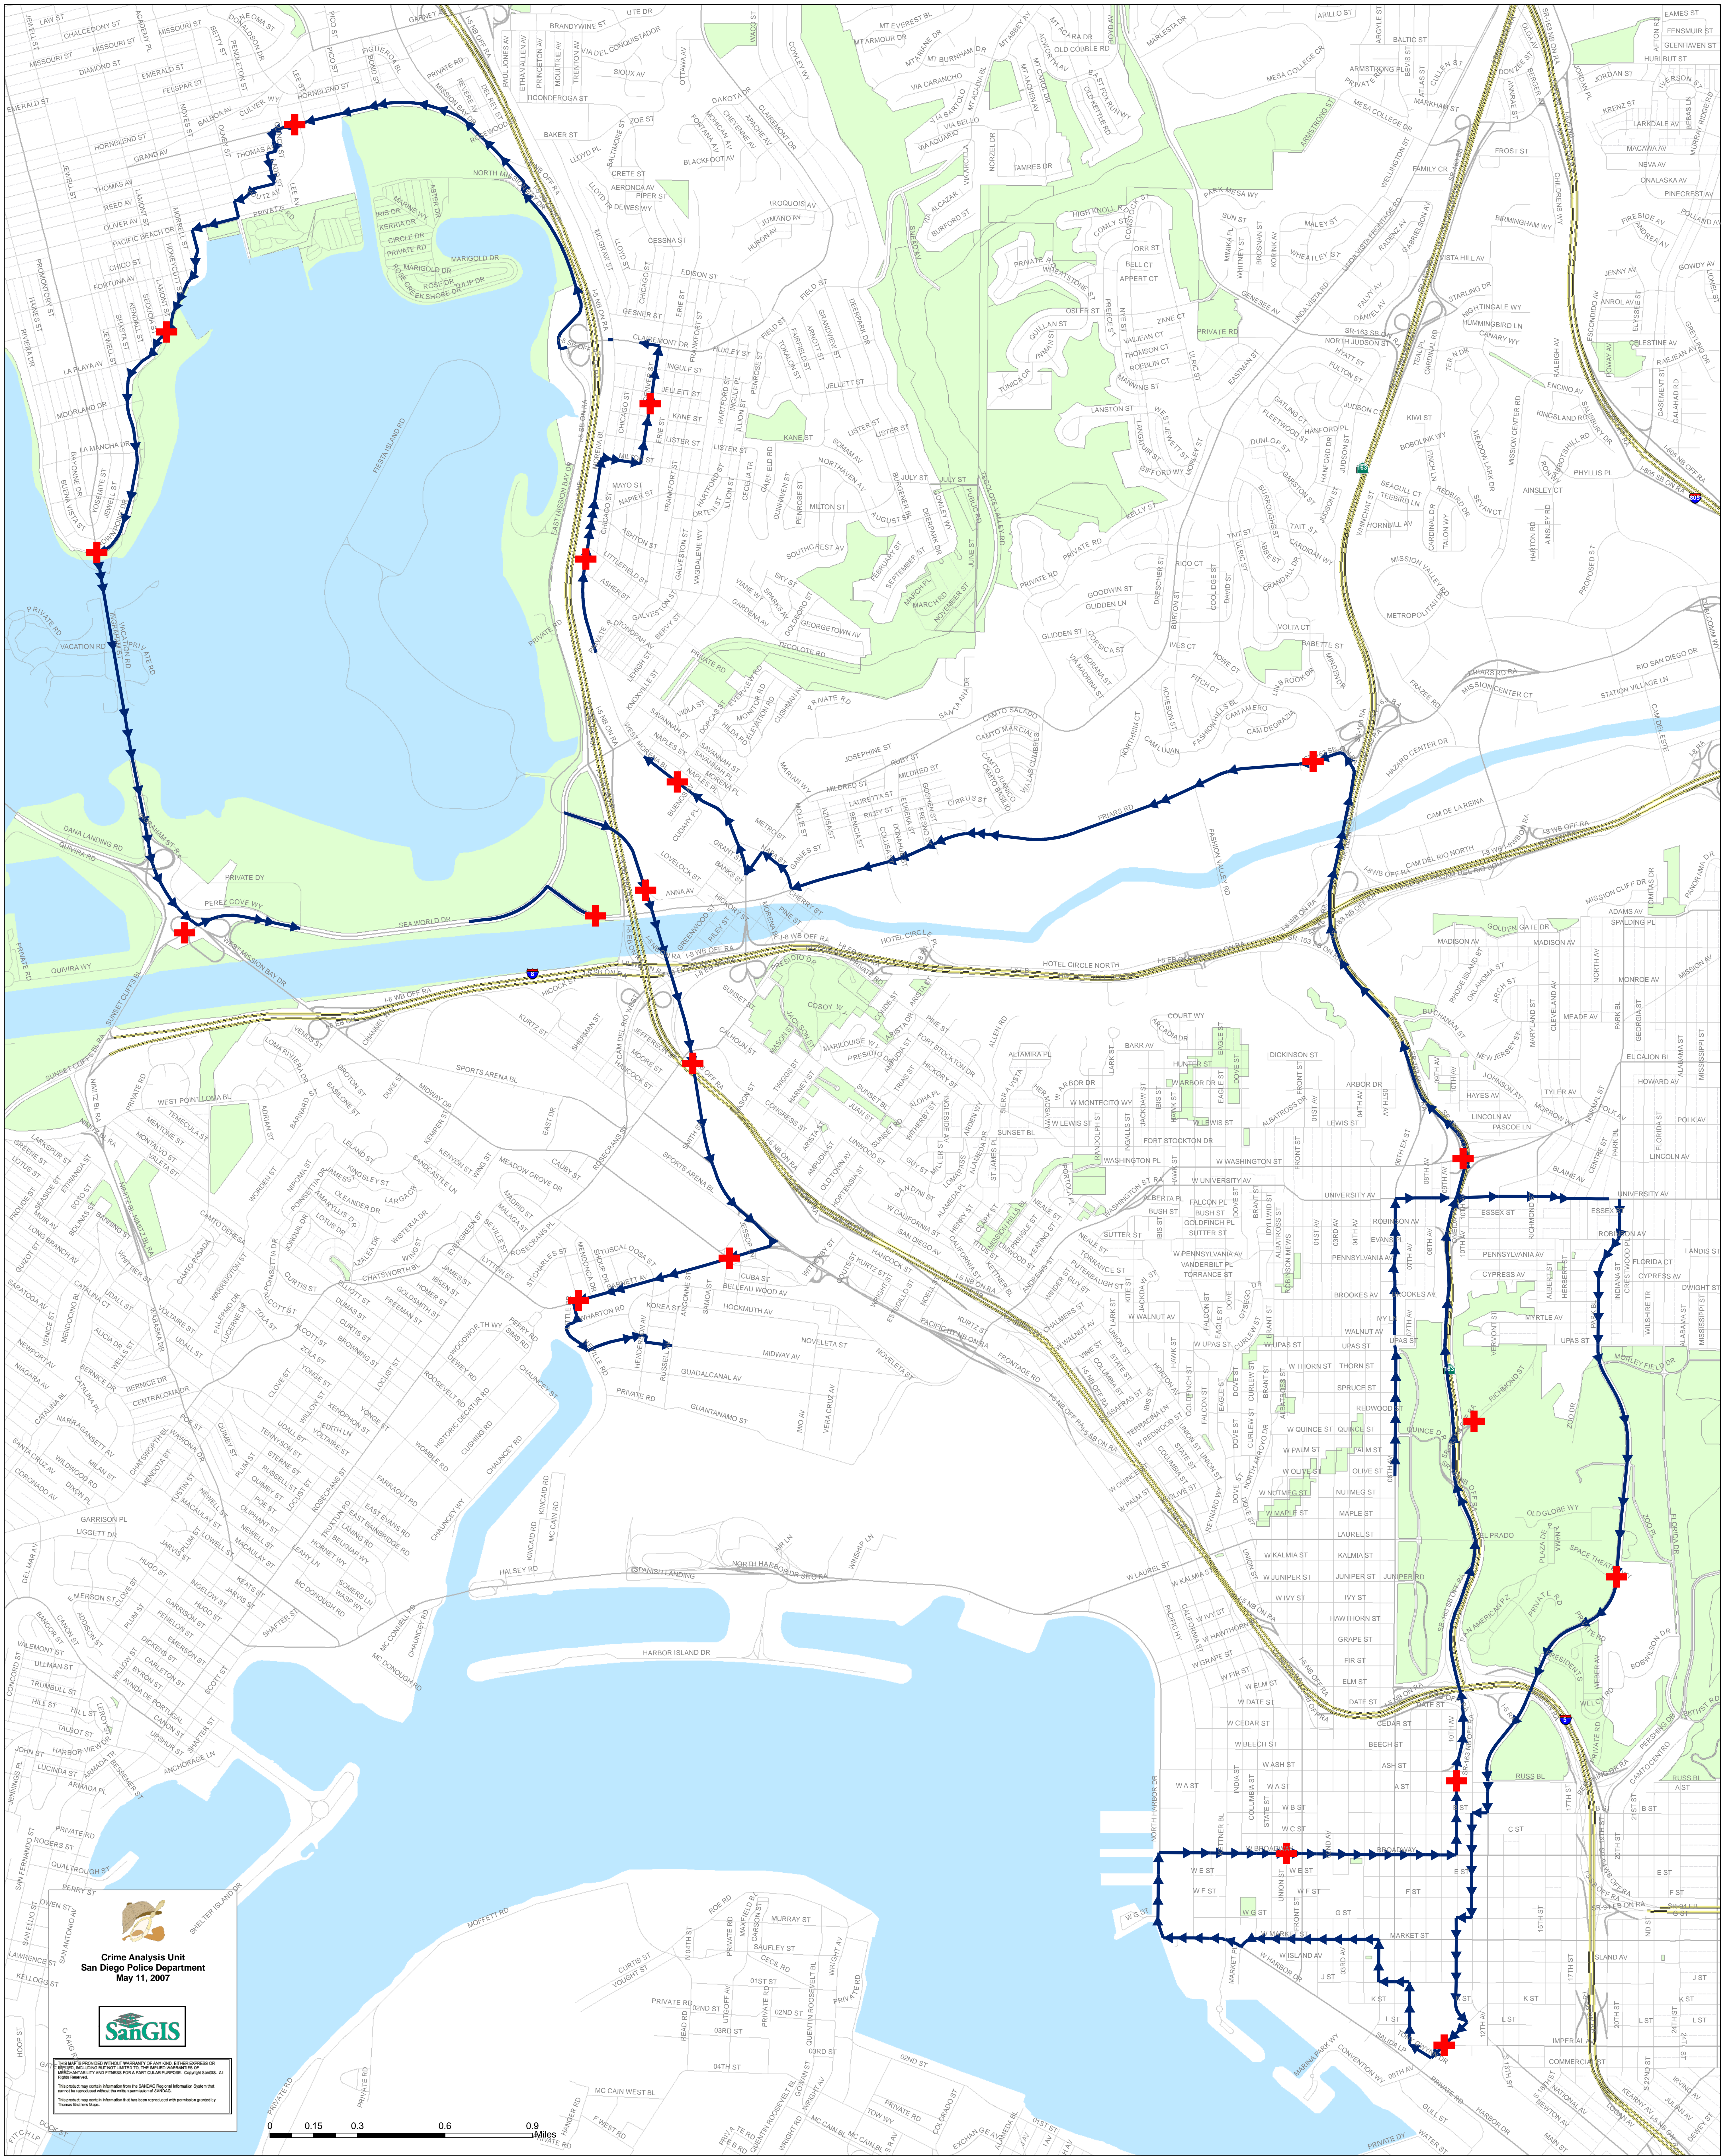

ROCK 'N ROLL MARATHON

San Diego
June 3 2007

Crime Analysis Unit
San Diego Police Department
May 11, 2007