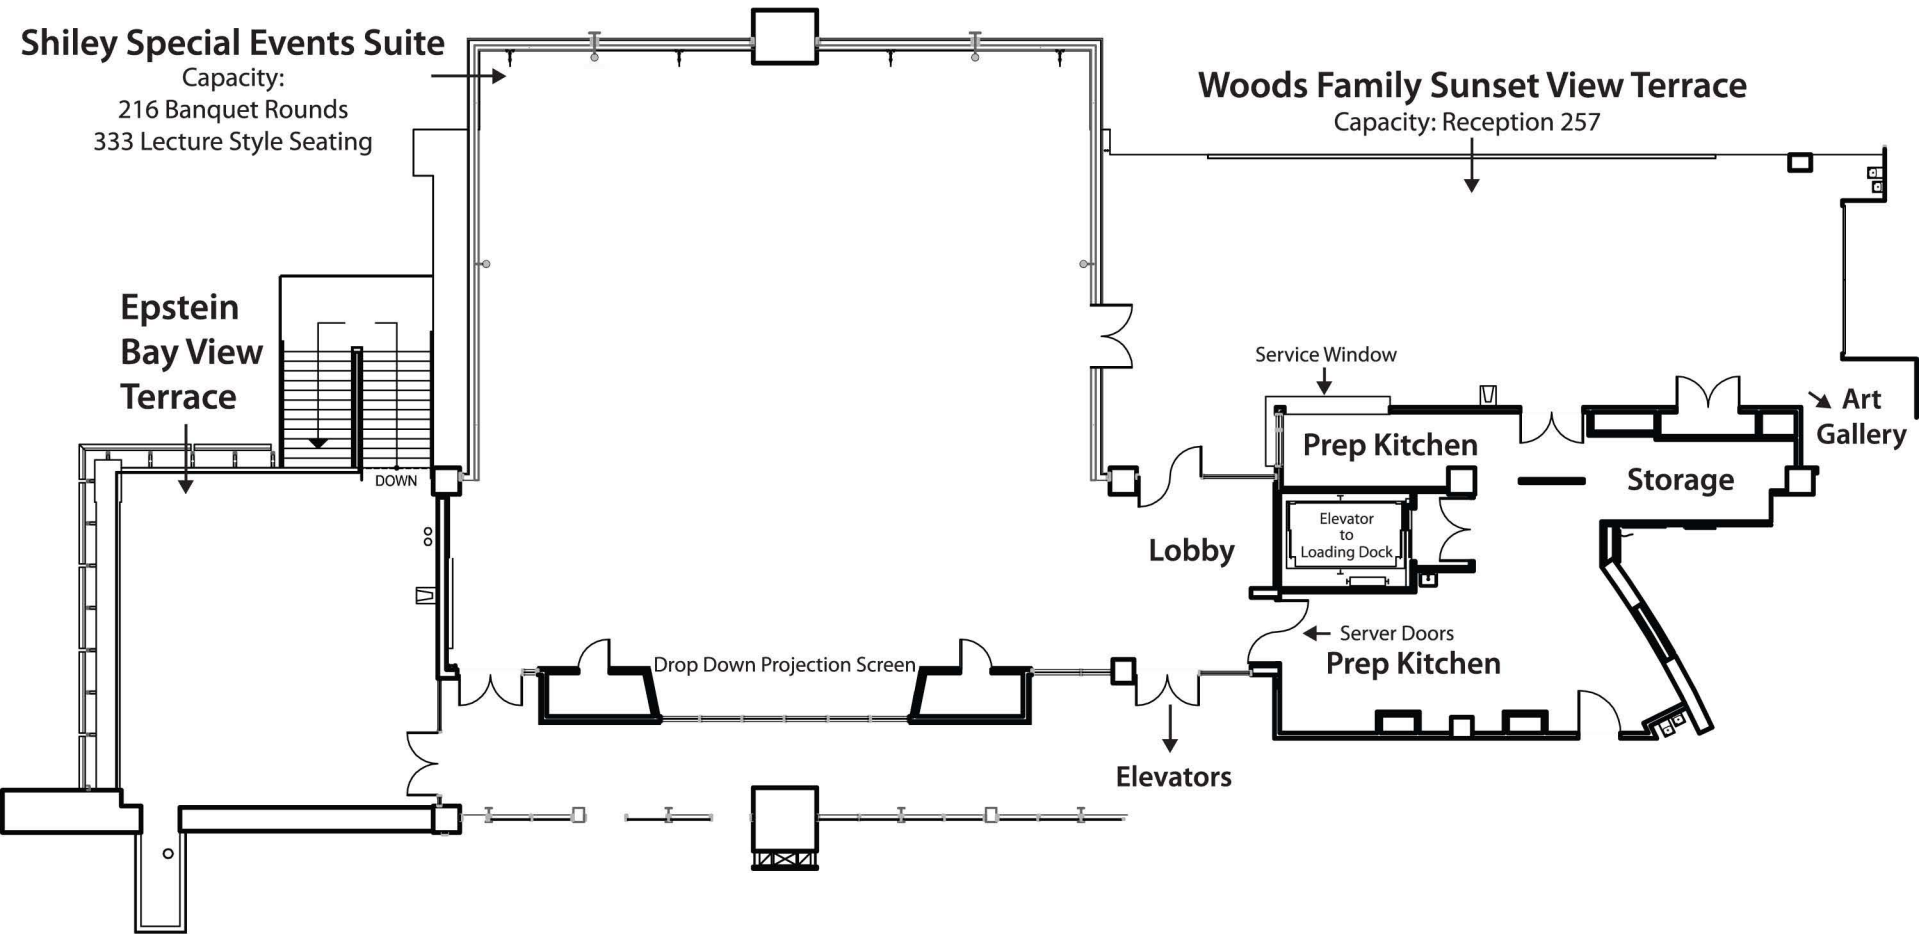

San Diego Central Public Library

Shiley Special Events Suite, Epstein Bay View & Woods Family Sunset View Terraces

9th Floor

Capacity:
216 Banquet Rounds
333 Lecture Style Seating

Woods Family Sunset View Terrace

Elevator to Loading Dock

Drop Down Projection Screen

Server Doors

Prep Kitchen

Elevators

Total Capacity:
Shiley Special Events Suite,
Phyllis Epstein Bay View Terrace & Woods Family Sunset View Terrace
500 Standing

Furniture Available

To Scale

23

60" Round Tables

7

5' Rectangular Tables

338

Chairs

0' 8' 16' 32'

Scale