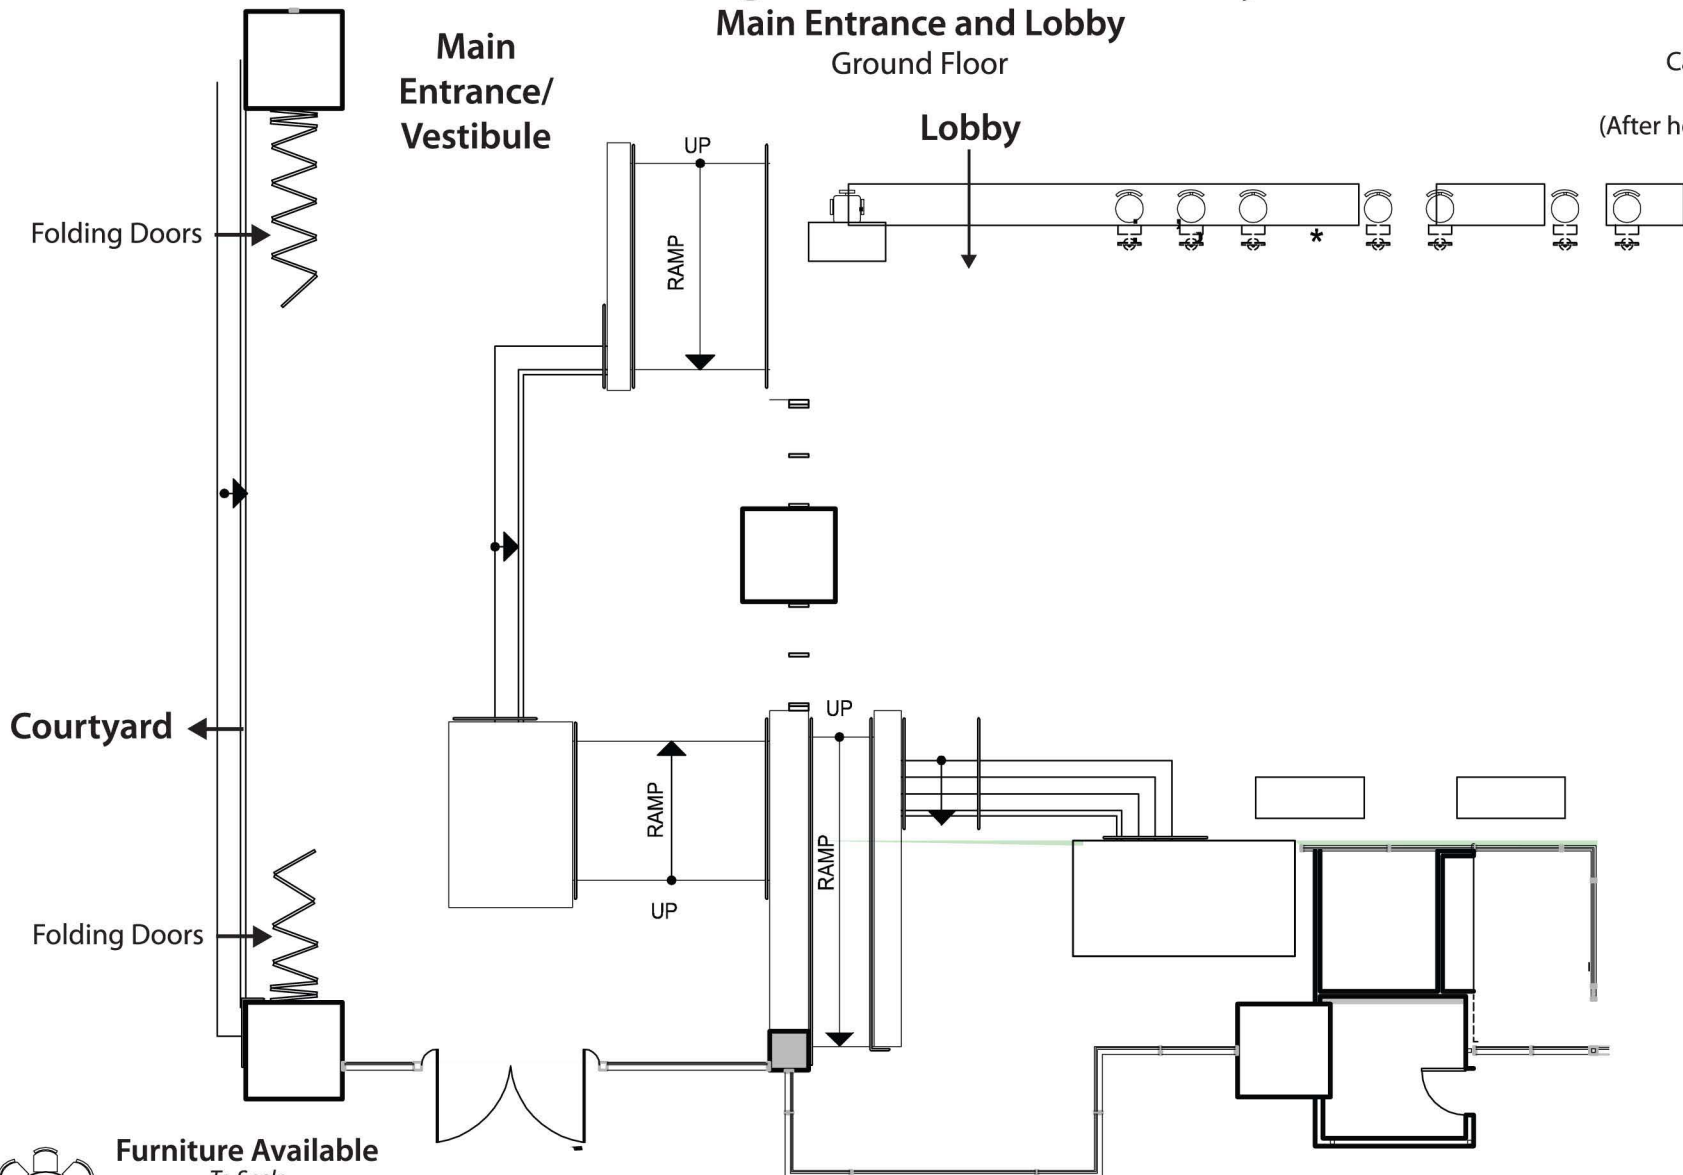

San Diego Central Public Library

Main Entrance and Lobby

Ground Floor

Capacity:
100
(After hours use only)

Furniture Available

To Scale

23

60" Round
Tables

7

5' Rectangular
Tables

338

Chairs

Scale