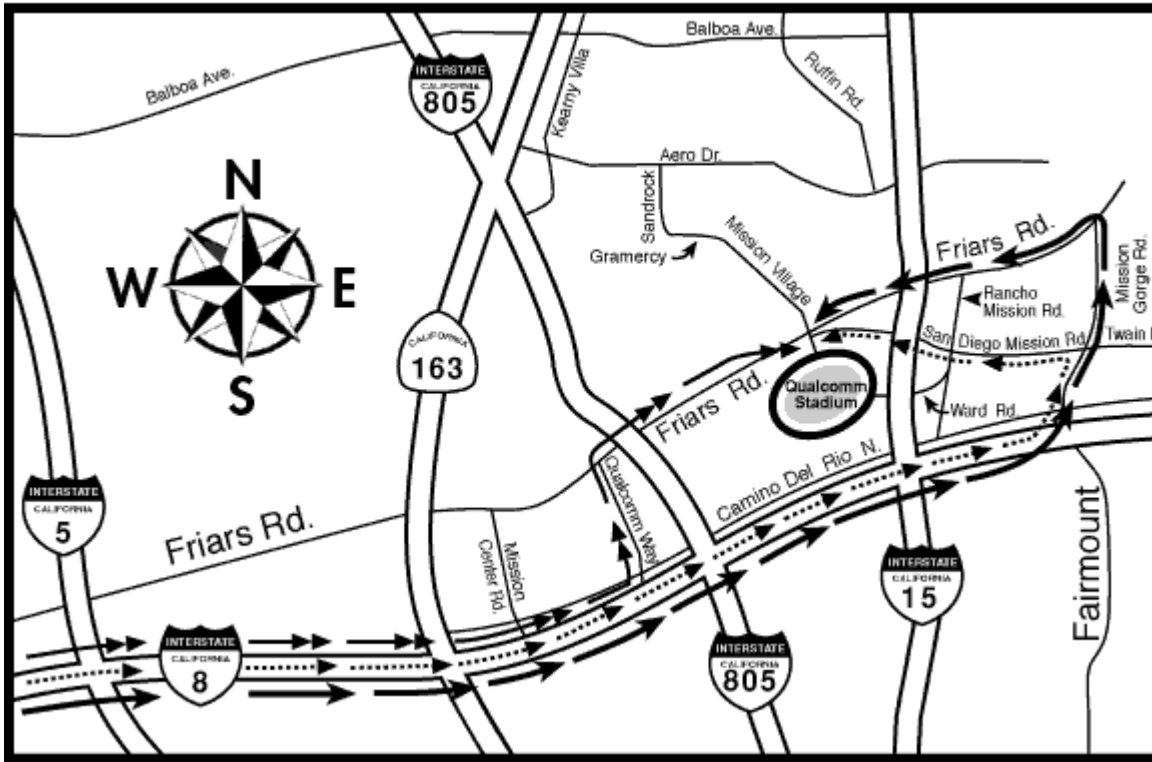

Beaches

Beaches

Directions to San Diego Qualcomm Stadium West from Interstate 8

1. Drive EAST on Interstate 8.
2. Turn NORTH on QUALCOMM Way.
3. Turn EAST on Friars Road.
4. Turn RIGHT into the first parking lot entrance.

Main Gate Entrance:

Please note for most parking lot events or inside Stadium events in which the expected attendance are less than 10,000, you will need to enter and exit through the Stadium's Main Gate.

1. Drive EAST on Interstate 8.
2. Turn NORTH on QUALCOMM Way.
3. Turn EAST on Friars Road.
4. Take Mission Village Drive.
5. Turn RIGHT on Mission Village Drive to the Stadium's Main Gate.