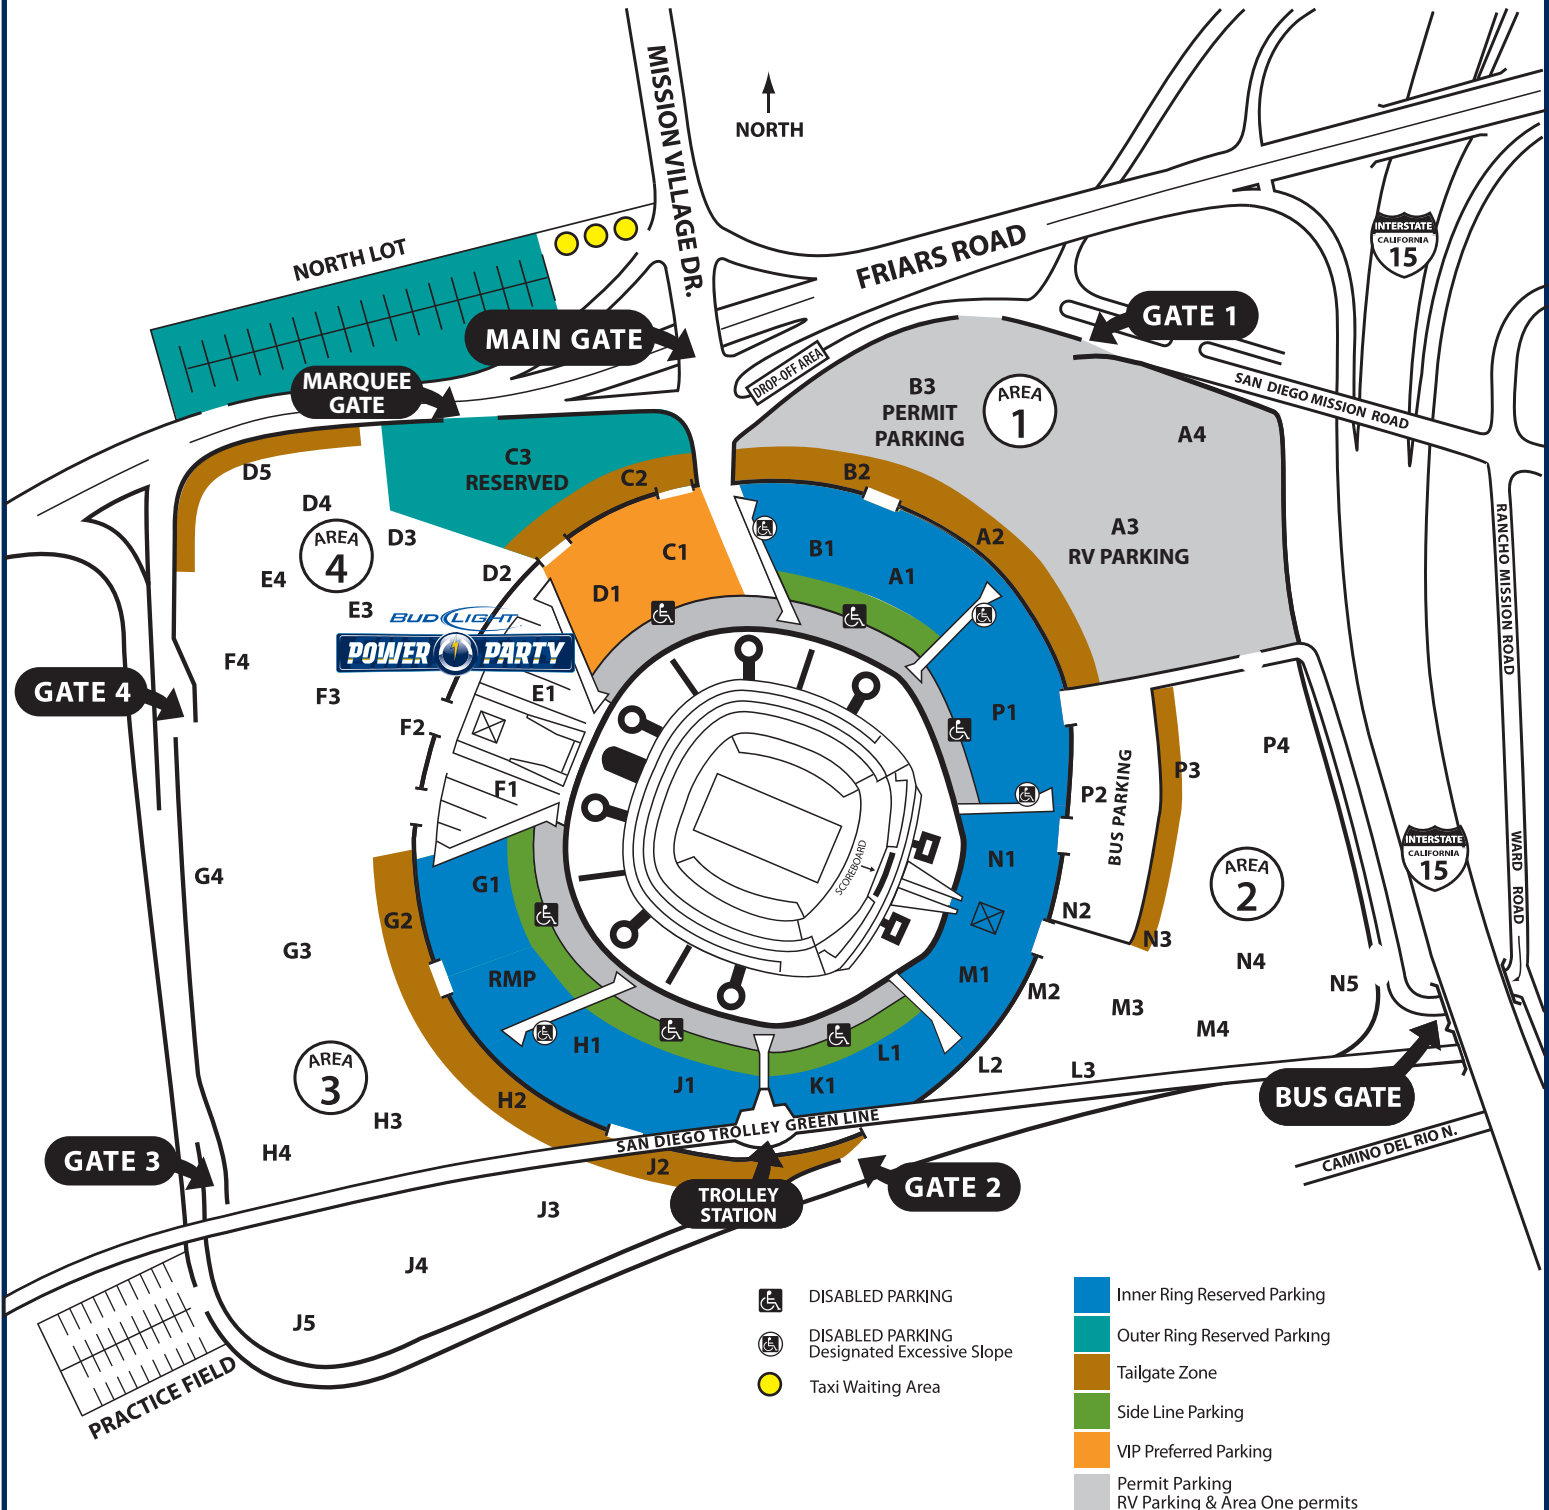

# QUALCOMM STADIUM PARKING LOT

- DISABLED PARKING
- DISABLED PARKING Designated Excessive Slope
- Taxi Waiting Area

- Inner Ring Reserved Parking
- Outer Ring Reserved Parking
- Tailgate Zone
- Side Line Parking
- VIP Preferred Parking
- Permit Parking  
RV Parking & Area One permits