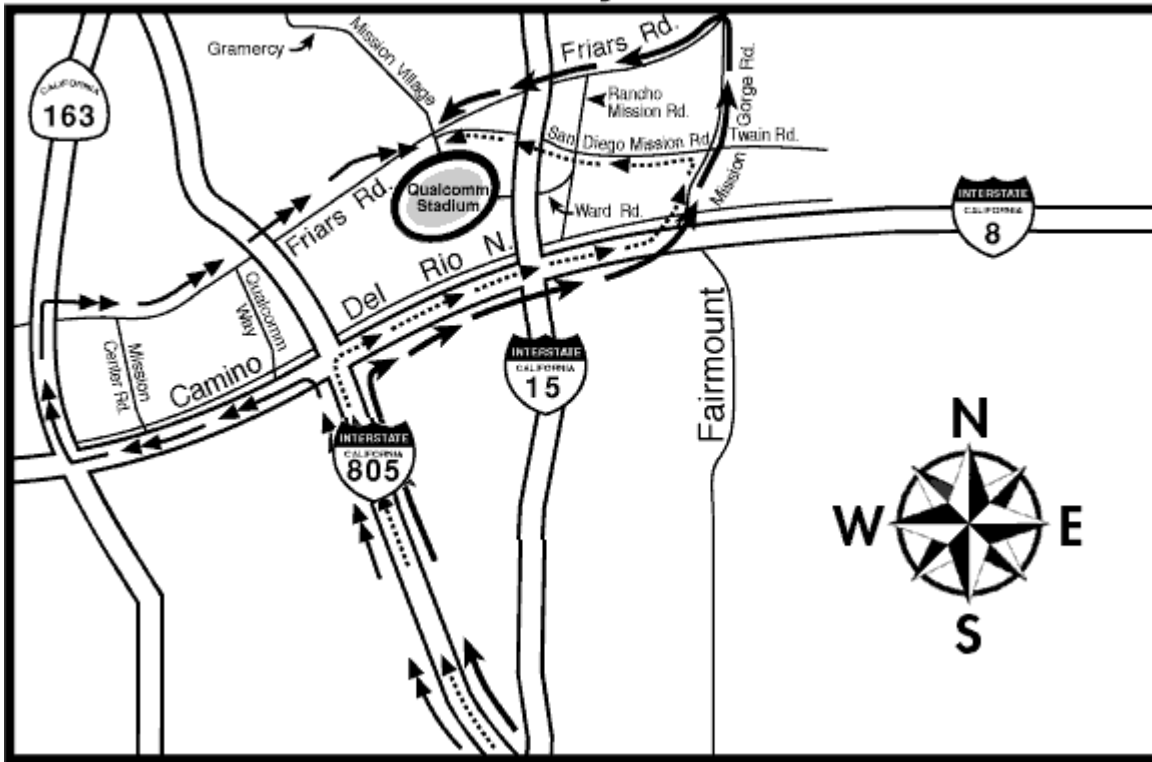

## South Bay Inland

### South Bay Inland

#### Directions to San Diego Qualcomm Stadium South from Freeway 163

1. Drive NORTH on Freeway 163.
2. Turn EAST on Friars Road.
3. Turn RIGHT into the first parking lot entrance.

1. Drive NORTH on Freeway 163.
2. Turn EAST on Friars Road.
3. Take Mission Village Drive.
4. Turn RIGHT on Mission Village Drive to the Stadium's Main Gate.