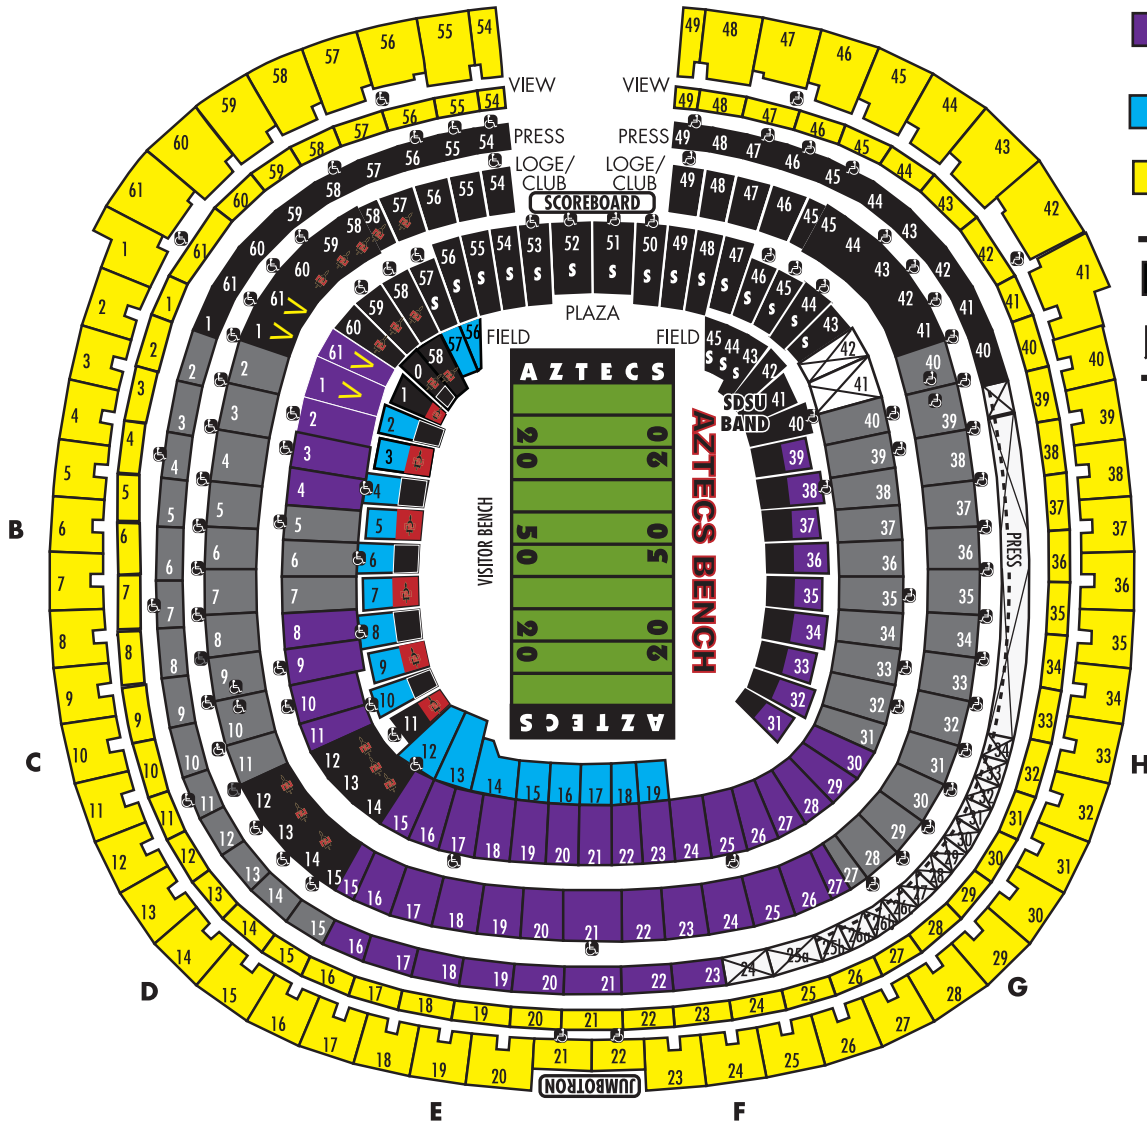

2018 AZTEC FOOTBALL

GROUP TICKET PRICING

Groups of 20 or More
 Prices include \$1 City of San Diego facility fee .

1 2 3

	Field S./Plaza N./Plaza-Loge-Pres EZ	\$20	\$15	\$7
	Field North/Field Endzone	\$13	\$12	\$5
	View - (SkyShow & Select Games)	\$20	\$15	N/A

-  SDSU STUDENT AREA
-  Visiting Team
-   NOT AVAILABLE

Tier 1 - Oregon State and Boise State
 Tier 2 - Eastern Illinois (KGB SkyShow) and Fresno State
 Tier 3 - Nevada and New Mexico