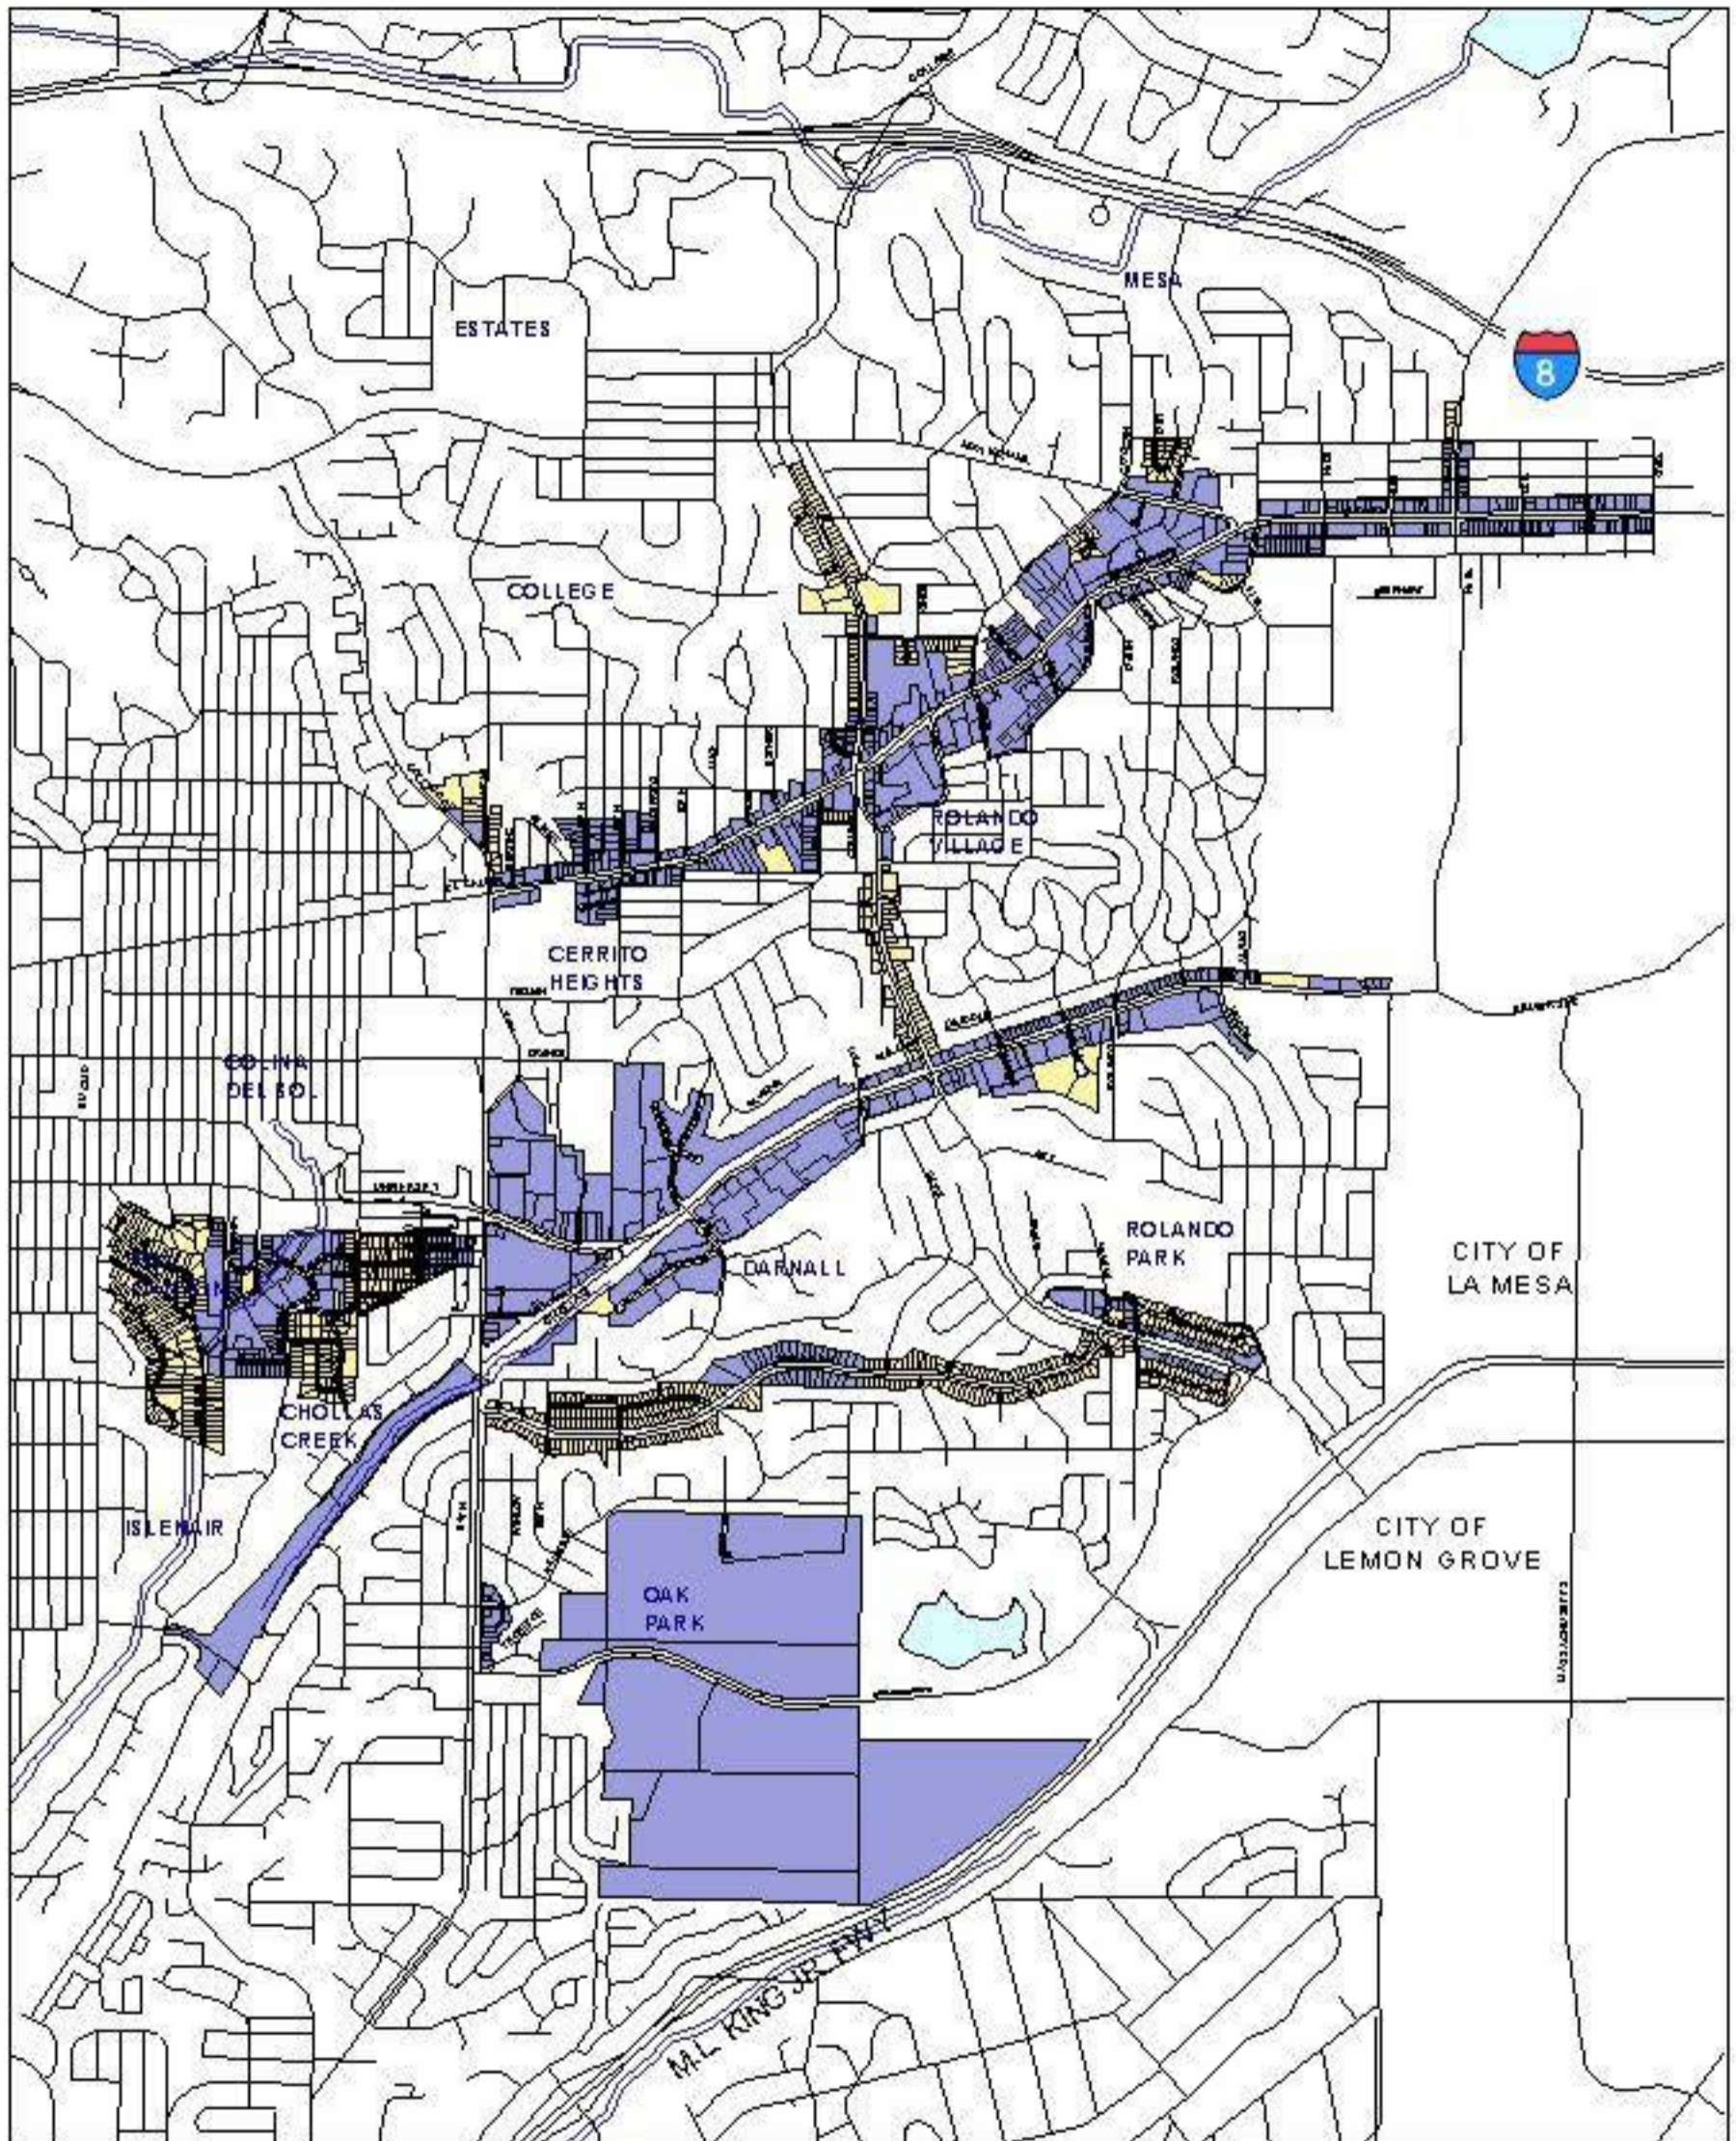

CROSSROADS PROJECT AREA MAP

LEGEND

- Eminent Domain Authorized
- Eminent Domain Not-Authorized

Ordinance Number O-18174 (New: Berlec),
City Clerk Document No. CO-18 94,
Adopted by City Council May 8, 2008

File Date: 5/2/08
Swap: maparea-ec-crossroads.apr
6p15_Reg_Poverk_6.abe