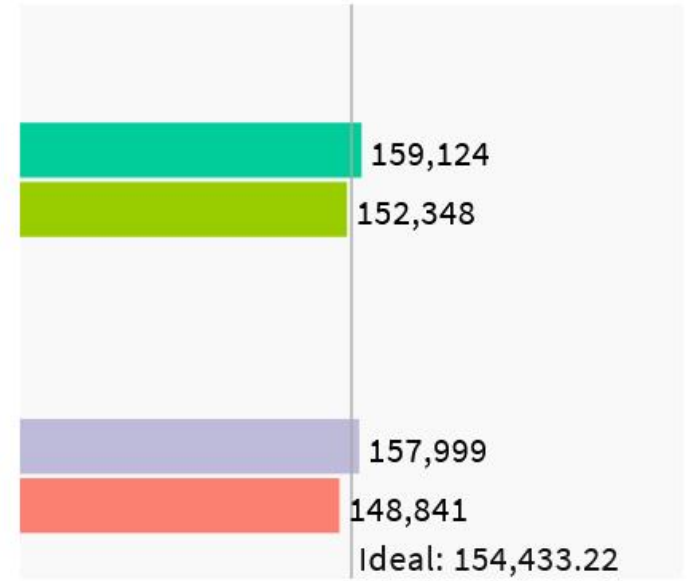

Population

Data Layers

Evaluation

▼ **Population Balance**

Ⓞ Uses 2020 Decennial Census prison-adjusted data on 2020 Blocks.

UNASSIGNED POPULATION: 771,587

MAX. POPULATION DEVIATION: 3.62%

Highlight unassigned units